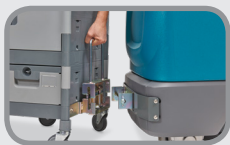

Reduce the overall cost to clean with **T350 and Click-Cart**

Easily connect and disconnect the cart – bring the cart into small spaces or park it while using T350 on open spaces