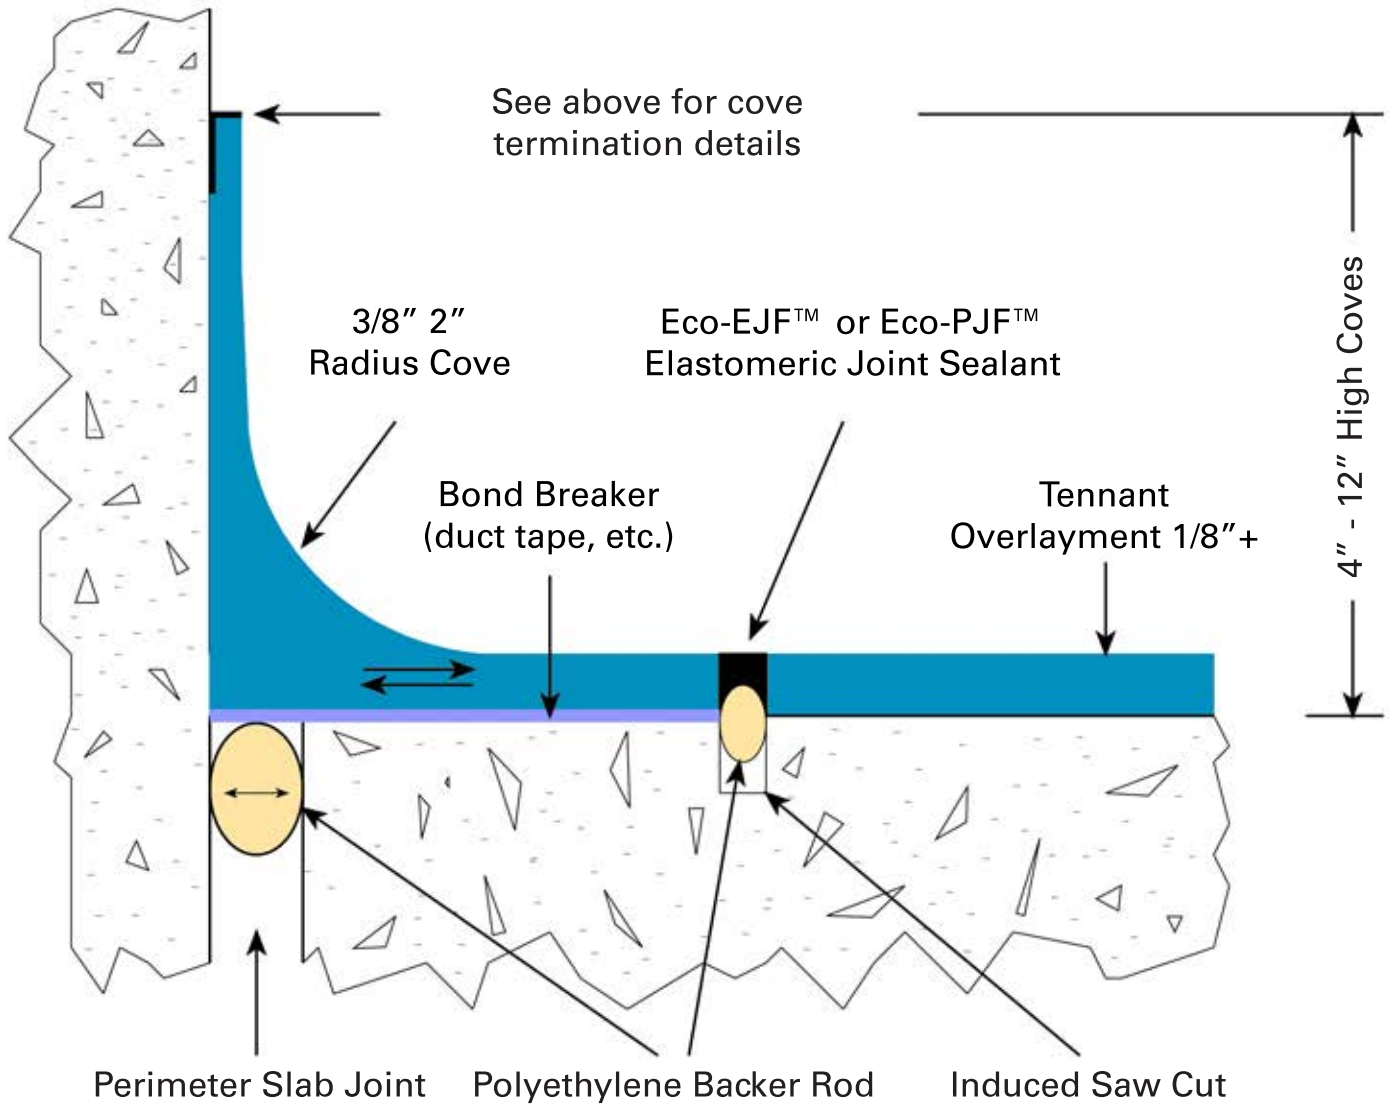

Right Angle Metal  
or Plastic Cove Strip

Stainless Steel  
"Birds Beak"

Mortar Joint

Tape Line