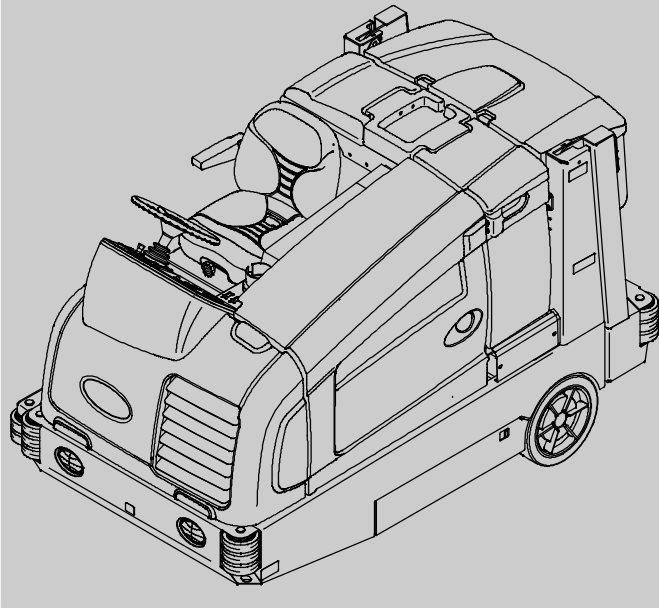

M30

(Diesel)

(SN/ 008700-)
Balayuses-laveuses
Français **FR**
Manuel Opérateur

Foam Scrubbing Technology

The Safe Scrubbing Alternative[®]

ES[®] Extended Scrub System

TennantTrue[®] Parts

Hygenic[®] Fully Cleanable Tanks