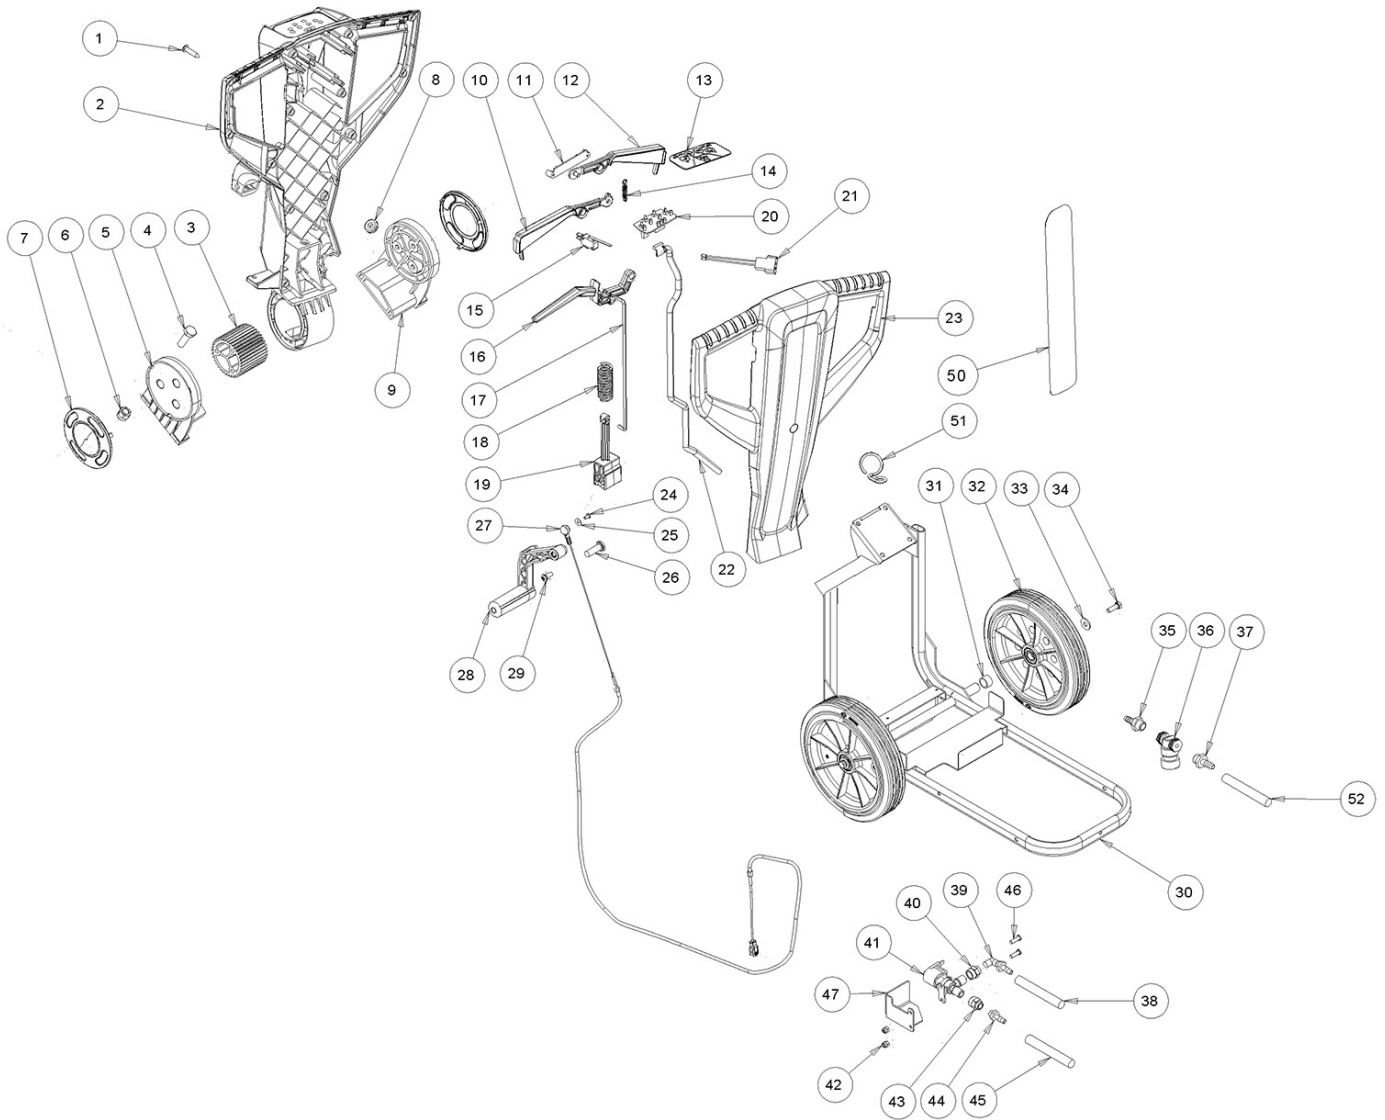

PARTS LIST

HANDLE AND FRAME GROUP

Ref.	Part No.	Serial Number	Description	Qty.
1	897593	(9021147- 00001 -)	SCREW, M4,8X19	14
2	897670	(9021147- 00001 -)	CRANKCASE	1
3	897595	(9021147- 00001 -)	GEAR	1
4	VTVT75724	(9021147- 00001 -)	SCREW, HEX, M8 X 1.25 X 22	4
5	897597	(9021147- 00001 -)	SHELL, DX	1
6	897598	(9021147- 00001 -)	NUT, M8, FLAT	4
7	897599	(9021147- 00001 -)	COVER	2
8	897600	(9021147- 00001 -)	FAIR, LEAD	1
9	897601	(9021147- 00001 -)	SHELL, SX	1
10	897671	(9021147- 00001 -)	LEVER, DX	1
11	897603	(9021147- 00001 -)	CARD,SUPPORT, ELECTRONIC	1
12	897672	(9021147- 00001 -)	LEVER, SX	1
13	897673	(9021147- 00001 -)	LABEL, DASHBOARD [416S]	1
14	897606	(9021147- 00001 -)	SPRING	1
15	9017689	(9021147- 00001 -)	SWITCH, HANDLE	1
16	897674	(9021147- 00001 -)	LEVER, ADJUSTMENT	1
17	KTRI02273	(9021147- 00001 -)	KIT HANDLE ADJUST ROD	1
18	897608	(9021147- 00001 -)	SPRING	1