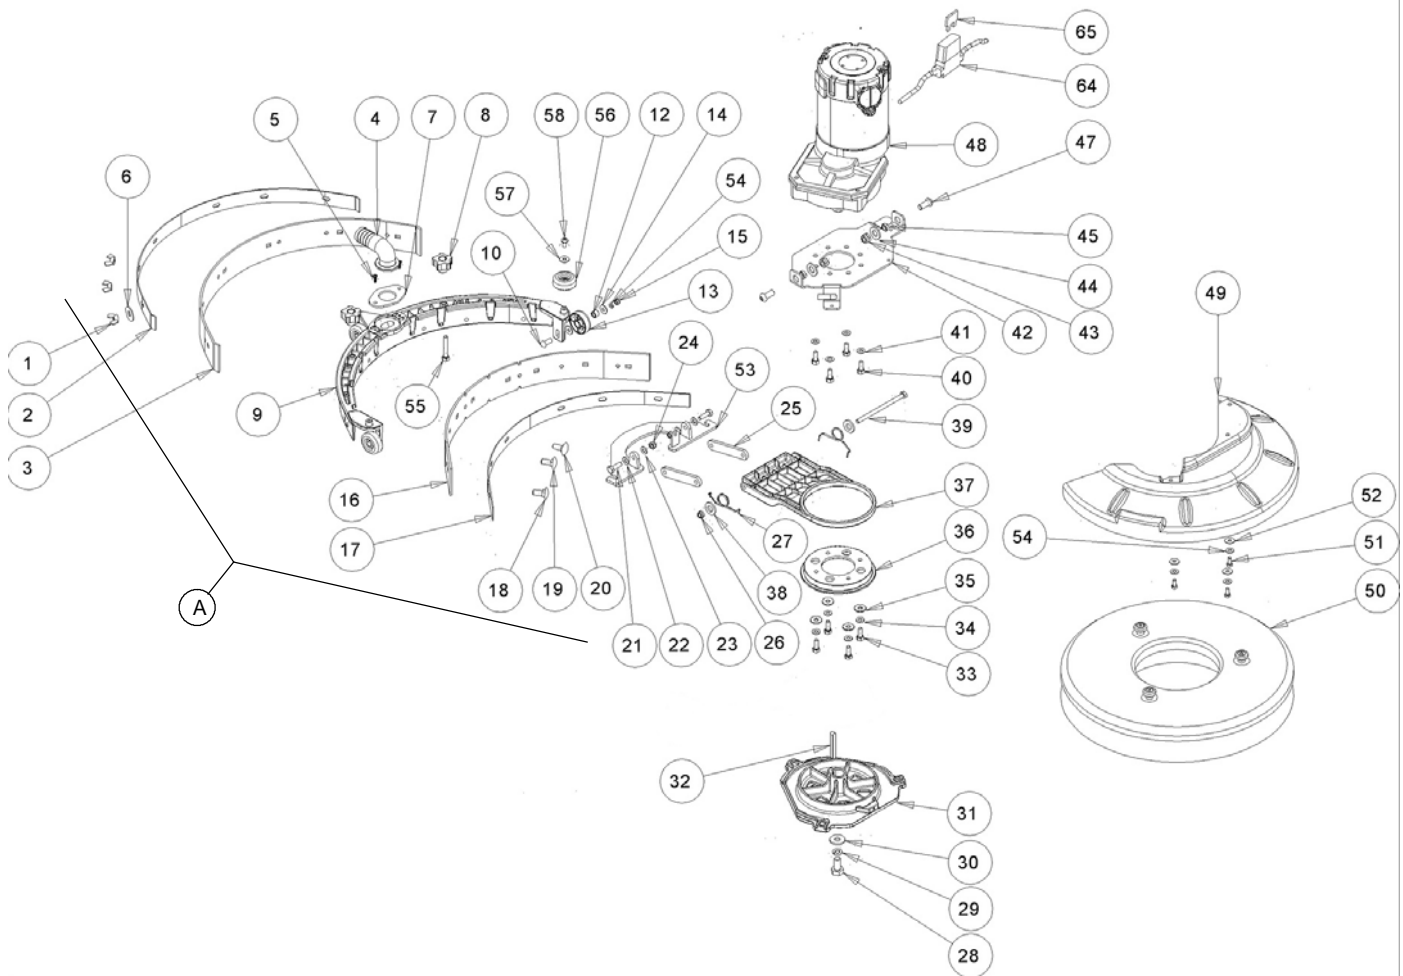

PARTS LIST

SQUEEGEE ASSEMBLY AND BRUSH DRIVE GROUP

Ref.	Part No.	Serial Number	Description	Qty.
A	PMVR06994	(9021147- 00001 -)	SQUEEGEE ASSY KIT, LINATEX BLADES [STANDARD] (includes items 1-20, 54-58)	1
1	897626	(9021147- 00001 -)	NUT, M5	6
2	897627	(9021147- 00001 -)	BRACKET	1
3	9017830	(9021147- 00001 -)	BLADE, SQGE, REAR, 596L, LINATEX [STANDARD]	1
3	9017827	(9021147- 00001 -)	BLADE, SQGE, REAR, 596L, LATEX [OPTION]	1
3	9017832	(9021147- 00001 -)	BLADE KIT, SQGE, REAR & FRONT, PYU [OPTION]	1
4	897628	(9021147- 00001 -)	FITTING, CONNECTOR, ELBOW	1
5	VTVT48694	(9021147- 00001 -)	SCREW TCB TC 5 X12 UNI 9707 TZ	2
6	897384	(9021147- 00001 -)	WASHER D. 5X14 INX	6
7	897629	(9021147- 00001 -)	FLANGE	1
8	897630	(9021147- 00001 -)	KNOB, SMALL	2
9	897631	(9021147- 00001 -)	FLOOR, WIPER, YELLOW, RAL1021	1
10	897632	(9021147- 00001 -)	SCREW, M5X20	3
12	897633	(9021147- 00001 -)	BUSHING	3
13	9017848	(9021147- 00001 -)	WHEEL, SQGE	3
14	897384	(9021147- 00001 -)	WASHER D. 5X14 INX	6
15	897497	(9021147- 00001 -)	NUT, M5, INOX	3
16	9017829	(9021147- 00001 -)	BLADE, SQGE, FRONT, 536L, LINATEX [STANDARD]	1
16	9017826	(9021147- 00001 -)	BLADE, SQGE, FRONT, 536L, LATEX [OPTION]	1
16	9017832	(9021147- 00001 -)	BLADE KIT, SQGE, REAR & FRONT, PYU [OPTION]	1
17	897634	(9021147- 00001 -)	BRACKET	1
18	897635	(9021147- 00001 -)	SCREW M5x25	2