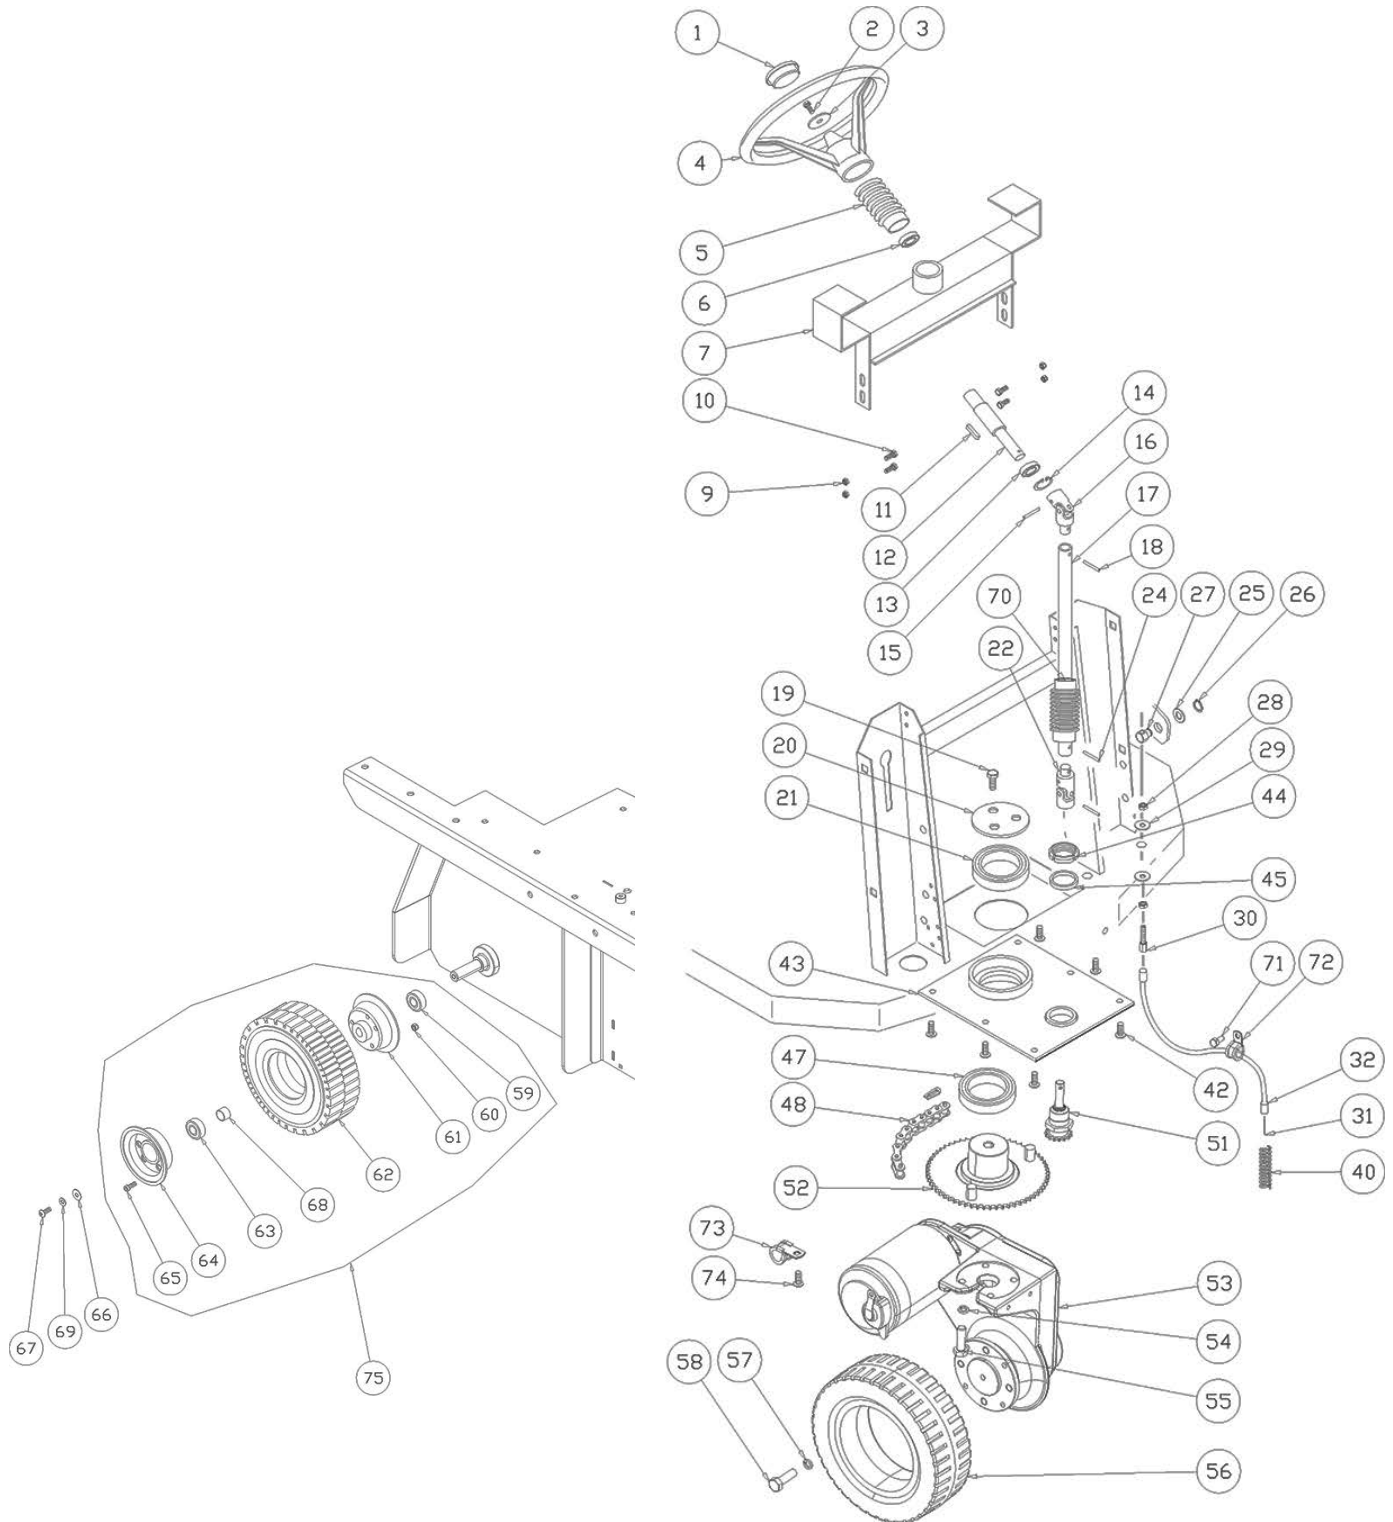

DRIVE WHEEL AND REAR WHEEL GROUP

DRIVE WHEEL AND REAR WHEEL GROUP

Ref.	Part No.	Mfr. Date	Description	Qty.
1	MPVR47026	( )	Cap, Black L.14	1
2	VTVT47025	( )	Screw Tbce Iso 7380 10x16 Zb	1
3	897401	( )	Washer, M10x40x2,5, Uni6593, Zb	1
4	897400	( )	Wheel, Steering 320mm	1
5	MPVR47066	( )	Lifting Arm Protection	1
6	CUVR00005	( )	Bearing 6202 2rs	1
7	LAFN09337	( )	Support	1
9	VTDD07887	( )	Nut M 6 Serpress	4
10	VTVT62920	( )	Screw Te F/Rond. M 6x 16 Zb	4
11	VTVR13164	( )	Key Uni 6604 5x5x30	1
12	ALTR00011	( )	Shaft, Steering Wheel	1
13	CUVR00005	( )	Bearing 6202 2rs	1
14	VTAE17002	( )	Circlip D. 35 Uni 7437	1
15	VTVR00327	( )	Plug	1
16	PMTR00021	( )	Shaft Steering Wheel 1000 T	1
17	PMTR00021	( )	Shaft Steering Wheel 1000 T	1
18	VTVR00327	( )	Plug	1
19	16931	( )	Screw, Hex, M8 X 1.25 X 20, 8.8	3
20	LAFN47004	( )	Flange	1
21	897388	( )	Bearing 51112	1
22	PMTR00021	( )	Shaft Steering Wheel 1000 T	1
24	VTVR00327	( )	Plug	1
25	VTRS00506	( )	Washer D.12 Uni 6592	1
26	VTAE14016	( )	Seeger External Din 471 D.12	1
27	LAFN75973	( )	Pin Fixing Flap Stop Cable	1
28	41359	( )	Nut, Hex, Std, M6 X 1.00, 8	2
29	VTRS04026	( )	Washer D. 6x18x2.38	2
30	CMCV02396	( )	Register Ch. 8x 6max30	1
31	CMCV00468	( )	Cable 1250- 1280 E- Dp	1
32	CMCV00467	( )	Sheath 1250- 1280 E- Dp	1
40	MLML00033	( )	Spring Lift Flap Silver Zb	1
42	39283	( )	Screw, Hex, M10x1.50x25, 8.8	6
43	LAFN85521	( )	Flange, Wheel Front	1
44	VTVR75747	( )	Ring Nut Autoblok M 35 X 1,5 Guk	1
45	LAFN75913	( )	Spacer Eccentric Bush	1
46	MPVR75734	( )	Thickness 15x22x0,5	1
47	897388	( )	Bearing 51112	1
48	MTCR85008	( )	Chain Sweep	1
51	KTRI46514	( )	Bushing, Complete	1
52	LAFN08185	( )	Brake	1
53	MOCC00434	( )	Motorwheel W/ Brake	1
54	VTRS00107	( )	Washer M10 Grover	4
55	39283	( )	Screw, Hex, M10x1.50x25, 8.8	4
56	RTRT00548	( )	Wheel Front 1250- 1280 E- Dp	1
56	KTRI02348	( )	Kit No- Mark Wheels (option)	1
57	897544	( )	Washer, D.12, Grover, Uni1751, Inox	4