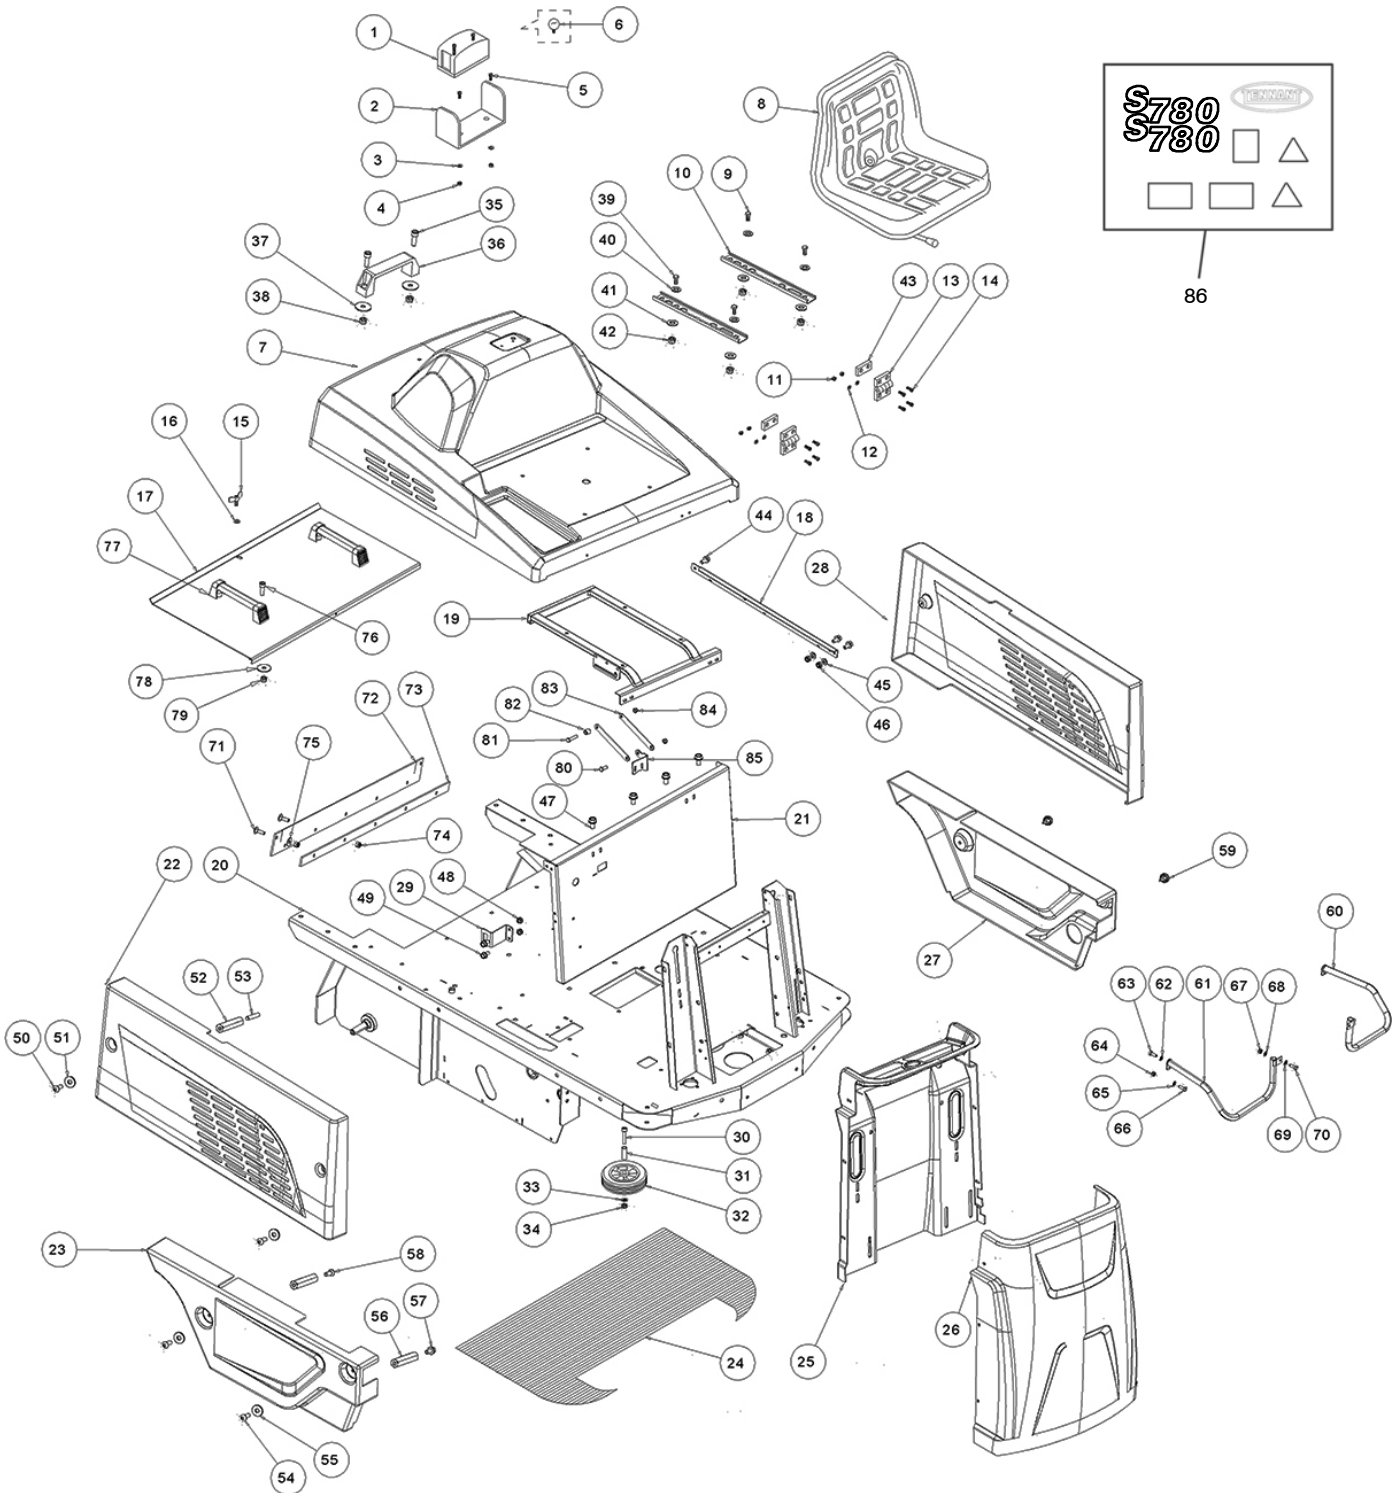

FRAME GROUP

FRAME GROUP

Ref.	Part No.	Mfr. Date	Description	Qty.
▽	1	KTRI00103	( ) Lamp Flash 24v Orange	1
▲	2	KTRI00103	( ) Lamp Flash 24v Orange	1
▲	3	VTRS15958	( ) Washer Uni 6592 5x15x1,5 Zb	2
▲	4	VTDD08171	( ) Nut M 5 Tef	2
▲	5	897476	( ) Screw, M5x16, Tbce, Iso7380, Zb	2
▲	6	MELF33431	( ) Lamp 24 V 21 W	1
	7	MPVR13417	( ) Cover	1
▽	8	SESD45982	( ) Sensor, Seat	1
	9	06955	( ) Screw, Hex, M8 X 1.25 X 35, 8.8	4
▲	10	N/A	( ) Rail, Slide, Seat	2
	11	VTDD00491	( ) Nut M 6 Tef	4
	12	VTRS00503	( ) Washer D. 6 Uni 6592	4
	13	CEVR85332	( ) Hinge Meb F D.6 Tk	2
	14	33951	( ) Screw, Soc, M6 X 1.00 X 20, 12.9	4
	15	VTVR00044	( ) Wing Nut D.30 M6x20	1
	16	VTRS63242	( ) Washer D. 6 X24 Zc	1
	17	LAFN85308	( ) Cover, Filter	1
	18	LAFN08190	( ) Sheet Metal Pa.	1
	19	LAFN08178	( ) Support	1
	20	LAFN36061	( ) Frame	1
	21	LAFN08150	( ) Panel	1
	22	MPVR12409	( ) Cover, Body, Right, Grey	1
	23	MPVR06096	( ) Crankcase	1
	24	MPVR00738	( ) Plane Millerig.1000e W Biades	1
	25	MPVR12411	( ) Cover, Front, Grey	1
	26	MPVR13418	( ) Crankcase, Front	1
	27	MPVR06095	( ) Crankcase	1
	28	MPVR12408	( ) Cover, Battery, Body, Left Grey	1
	29	LAFN08210	( ) Bracket	2
	30	VTVT28307	( ) Screw	2
	31	LAFN47011	( ) Bushing Bu15x10x47 X Ruota1250056	2
	32	RTRT00013	( ) Wheel Rubber D.125	2
	33	VTRS00505	( ) Washer D.10 Uni 6592	2
	34	08714	( ) Nut, Hex, Lock, M10 X 1.5, NI, Ss	2
	35	39308	( ) Screw, Soc, M8 X 1.25 X 25, 12.9	2
	36	MPVR00411	( ) Handle Trg	1
	37	VTRS00513	( ) Washer Uni 6593 8x32x2,5 Zb	2
	38	897598	( ) Nut, M8, Flat	2
	39	06955	( ) Screw, Hex, M8 X 1.25 X 35, 8.8	4
	40	VTRS00504	( ) Washer D. 8 Zc. Uni 6592	2
	41	897619	( ) Washer, D.8x24, Zc	4
	42	897598	( ) Nut, M8, Flat	4
	43	LAFN07909	( ) Bracket	2
	44	VTVT62920	( ) Screw Te F/Rond. M 6x 16 Zb	3
	45	VTRS00503	( ) Washer D. 6 Uni 6592	2
	46	VTDD00491	( ) Nut M 6 Tef	2
	47	VTVT62920	( ) Screw Te F/Rond. M 6x 16 Zb	4
	48	VTDD00491	( ) Nut M 6 Tef	4
	49	VTVT62920	( ) Screw Te F/Rond. M 6x 16 Zb	4
	50	VTVT75726	( ) Screw Tbei M 6x 16 Iso 7380 Zb	4