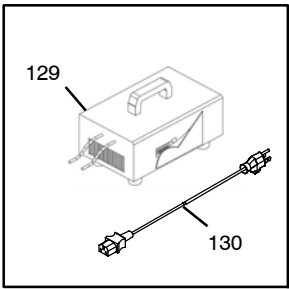

ELECTRICAL COMPONENTS GROUP - Cont'd

ELECTRICAL COMPONENTS GROUP - Cont'd

Ref.	Part No.	Mfr. Date	Description	Qty.	
51	VTAE87276	( )	Seeger Ext. D10 Din471	1	
52	LAFN47030	( )	Bushing Fiss. Perforated Break Pedal	1	
53	LAFN47030	( )	Bushing Fiss. Perforated Break Pedal	1	
54	MECE00201	( )	Relay 24v 10,20a	1	
55	897510	( )	Fuse 30a	1	
56	9018332	( )	Fuse, 50a	1	
57	897189	( )	Nut, M3, Inox	2	
58	LAFN11827	( )	Plate, Sheet Metal	1	
59	MECE00925	( )	Itlsea Brd Swepr1250- 1280,S680,S780,S880	1	
60	MECE00591	( )	Board Logic 1250- 1280	1	
61	LAFN08204	( )	Support Metal Dashboard	1	
62	MEVR02017	( )	Alarm	1	
63	MECE00182	( )	Alarm	1	
64	KTRI05576	( )	Kit Potentiometer Speed Contr	1	
65	KTRI01935	( )	Kit	1	
66	MEVR85330	( )	Button	1	
▽	67	1011402	( )	Switch, Key	1
▲	67	1017696	( )	Key Set - 2pc,Replmt[F/Keyswitch 1011402]	1
68	MECI00665	( )	Support	1	
69	MECI00664	( )	Contact 1nc	1	
70	MECI00667	( )	Selector	1	
71	VTVT00311	( )	Screw, Te, M4x12	1	
72	42368	( )	Nut, Hex, Std, M4 X 0.70, 8	1	
73	VTDD00491	( )	Nut M 6 Tef	1	
74	897598	( )	Nut, M8, Flat	2	
75	MEVR01116	( )	Support Fuse 120 A	2	
76	VTRS01080	( )	Washer D. 8 Grw	2	
77	39311	( )	Nut, Hex, Std, M8 X 1.25	2	
78	604209	( )	Screw, M4x16	4	
79	VTDD04369	( )	Nut M 4 Tef Uni 7473	2	
80	VTVT00527	( )	Screw Te Fr 6x10 Zb Zig.	3	
81	VTVT00659	( )	Screw Tc+ M. 4- 15	8	
82	MEVR01708	( )	Column	4	
83	VTVT75726	( )	Screw Tbei M 6x 16 Iso 7380 Zb	2	
84	VTRS00503	( )	Washer D. 6 Uni 6592	2	
85	VTDD00491	( )	Nut M 6 Tef	2	
86	VTVT01170	( )	Screw Tc 2x16	2	
87	MECI00588	( )	Microswitch	1	
88	VTDD00213	( )	Nut M2	2	
89	897502	( )	Screw, M4x16, Tspei, Uni5933	2	
90	VTDD04369	( )	Nut M 4 Tef Uni 7473	2	
91	LAFN09383	( )	Bracket	1	
92	VTVT01350	( )	Screw, M3x20	2	
93	MERL00016	( )	Switch Relay 24v	1	
94	MERL00016	( )	Switch Relay 24v	1	
95	MECE00456	( )	Relay, Brush Head	1	
96	LAFN08166	( )	Pin	1	
97	LAFN03742	( )	Spacer Silencer	1	
98	VTVT01669	( )	Screw, M4x6	2	
99	VTRS00501	( )	Washer, D.4, 0.232, Uni6592	2