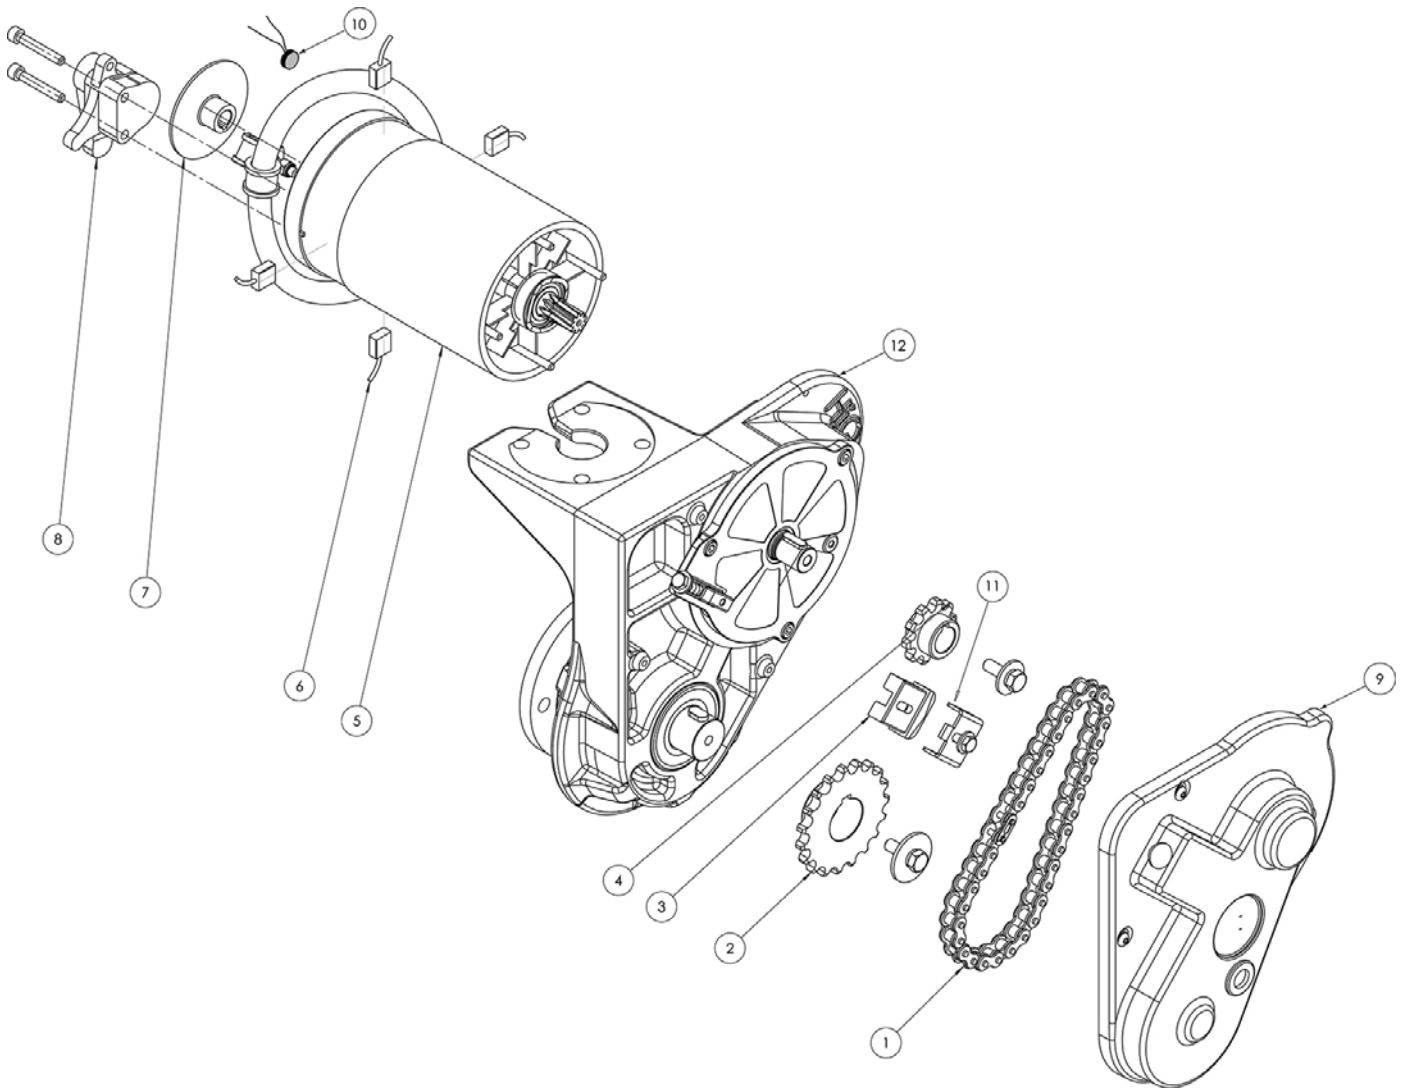

DRIVE WHEEL BREAKDOWN GROUP

DRIVE WHEEL BREAKDOWN GROUP

Ref.	Part No.	Mfr. Date	Description	Qty.
▽	MOCC00434	( )	Motorwheel W/ Brake	1
▲	1	MTCR00104	( ) Chain	1
▲	2	MTIG00130	( ) Pinion 1/2x5/16 Z19	1
▲	3	LAFN08226	( ) Chain, Stretcher	1
▲	4	MTIG00129	( ) Pinion 1/2x5/16 Z10	1
▲	5	MOCC00445	( ) Motor, Traction	1
▲	6	MEVR02107	( ) Kit, Traction Motor	1
▲	7	LAFN08224	( ) Disc	1
▲	8	LAFN08225	( ) Disc Brake Caliper 1d.311	1
▲	9	MPVR11196	( ) Cover, Crankcase Motor	1
▲	10	MEVR02827	( ) Sensor, Thermal	1

▽ ASSEMBLY

▲ INCLUDED IN ASSEMBLY