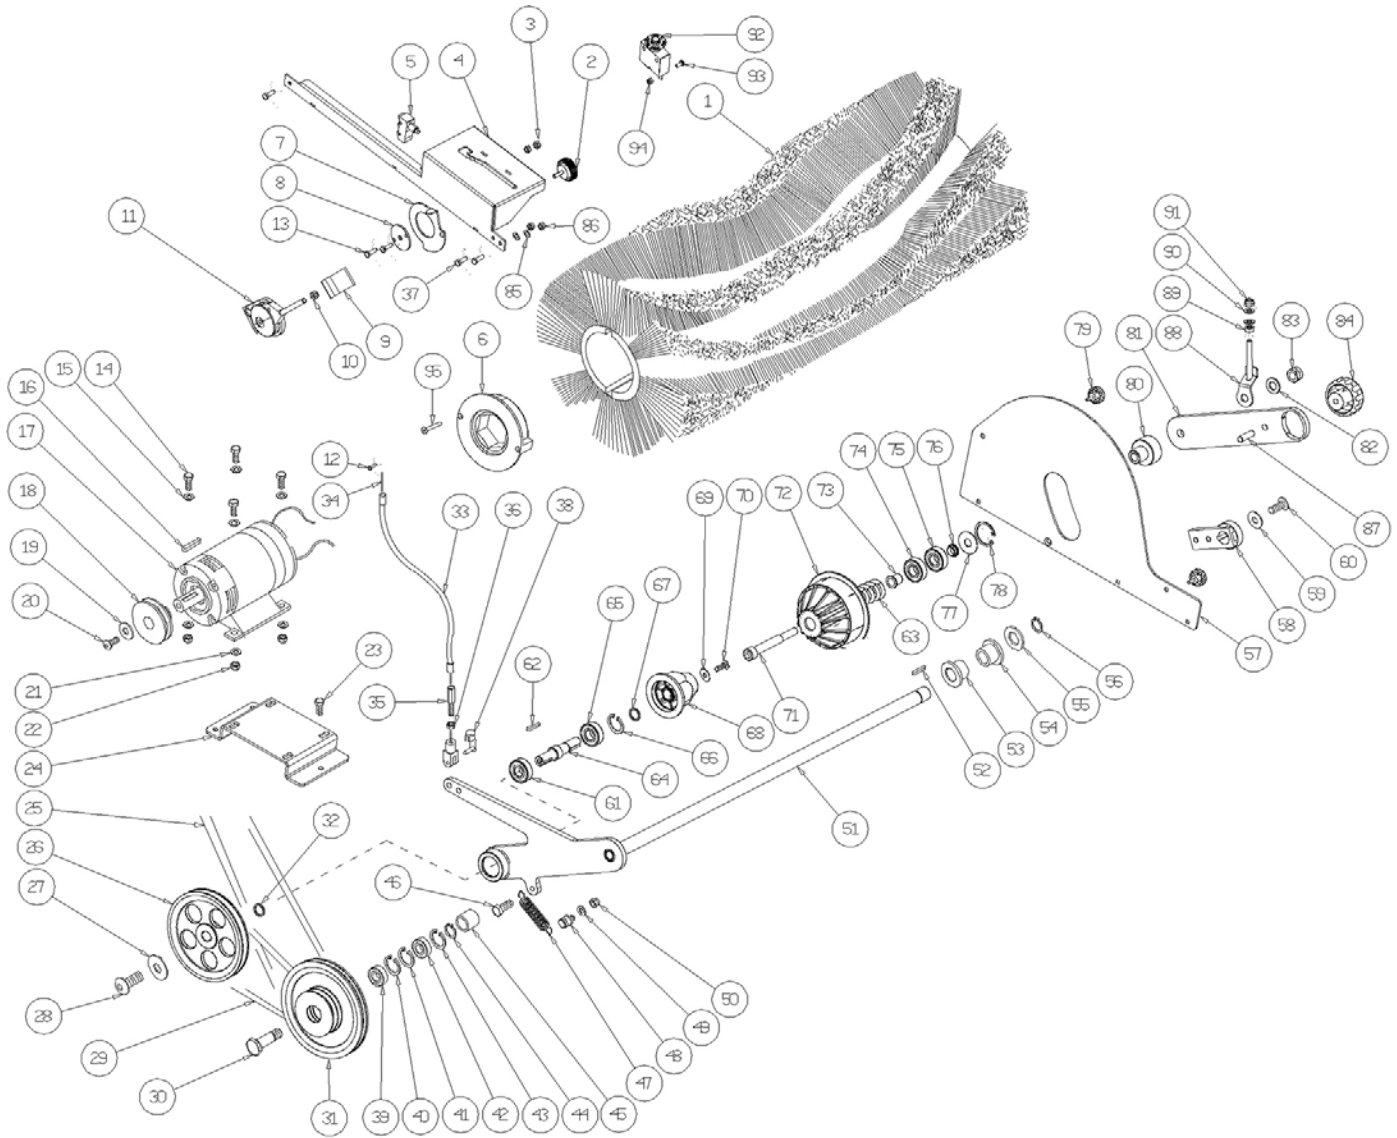

MAIN BRUSH GROUP

MAIN BRUSH GROUP

Ref.	Part No.	Mfr. Date	Description	Qty.
1	SPPV75791	( )	Brush, Swp, Main Ppl, Medium	1
2	VTVT00125	( )	Handwheel D.40 M6x15	1
3	VTDD00491	( )	Nut M 6 Tef	2
4	LAFN08182	( )	Lever	1
5	MECI75801	( )	Microswitch	1
6	LAFN45099	( )	Drive Disk Central Brush	1
7	LAFN08186	( )	Sheet Metal Pa.	1
8	LAFN08176	( )	Thickness	1
9	CMCV33356	( )	Lever, Manuever	1
10	39311	( )	Nut, Hex, Std, M8 X 1.25	1
11	CMCV33356	( )	Lever, Manuever	1
12	897565	( )	Screw, Te, M5x10, Uni5739	1
13	06943	( )	Screw, Hex, M6 X 1.00 X 20, 8.8	2
14	76570	( )	Screw, Hex, M8 X 1.25 X 30, 8.8	4
15	VTRS00504	( )	Washer D. 8 Zc. Uni 6592	4
16	VTVR13165	( )	Key Uni 6604 5x5x20	1
17	MOCC87164	( )	Motor Mp80 5/2 24v 3	1
17	9017784	( )	Vr, Brush, Motor, Transaxle	1
18	MTPL00215	( )	Pulley	1
19	VTRS63242	( )	Washer D. 6 X24 Zc	1
20	06942	( )	Screw, Hex, M6 X 1.00 X 16, 8.8	1
21	VTRS00504	( )	Washer D. 8 Zc. Uni 6592	4
22	897598	( )	Nut, M8, Flat	4
23	VTVT62920	( )	Screw Te F/Rond. M 6x 16 Zb	3
24	LAFN08171	( )	Plate	1
25	MTCG00139	( )	Belt Xpz Esec.6t 6b Lp825	1
26	MTPL75998	( )	Pulley Central Brush Activation	1
27	VTRS00513	( )	Washer Uni 6593 8x32x2,5 Zb	1
28	17284	( )	Screw, Btn, M8 X 1.25 X 16, Ss	1
29	MTCG00138	( )	Belt Xpz Esec.6t 6b Lp758	1
30	LAFN00465	( )	Pin Push Return Pulley	1
31	MTPL75999	( )	Pulley Belt Transmission Cent.Br	1
32	LAFN06823	( )	Spacer, Bearings	1
33	CMCV75904	( )	Brake Sheath	1
34	CMCV00451	( )	Cable Steel Main Brush Lifting	1
35	LAFN76659	( )	Pin Lift Brush	1
36	VTDD86871	( )	Nut Uni 5589 M7 Zb	1
37	VTVT62920	( )	Screw Te F/Rond. M 6x 16 Zb	3
38	CMCV75718	( )	Clip Uni 1676 M8	1
39	CUVR00005	( )	Bearing 6202 2rs	1
40	VTAE17002	( )	Circlip D. 35 Uni 7437	1
41	VTAE17002	( )	Circlip D. 35 Uni 7437	1
42	CUVR00005	( )	Bearing 6202 2rs	1
43	VTAE17002	( )	Circlip D. 35 Uni 7437	1
44	VTAE17003	( )	Circlip Esterno Din 471 D.15	1
45	LAFN00091	( )	Bushing For Pull- Up Pulley	1
46	VTVT63129	( )	Screw Te F/Rond. M 8x16 Zb	1
47	MLML87162	( )	Spring D.17x2x150	1
48	LAFN00464	( )	Pin Spring Return Central Brush	1