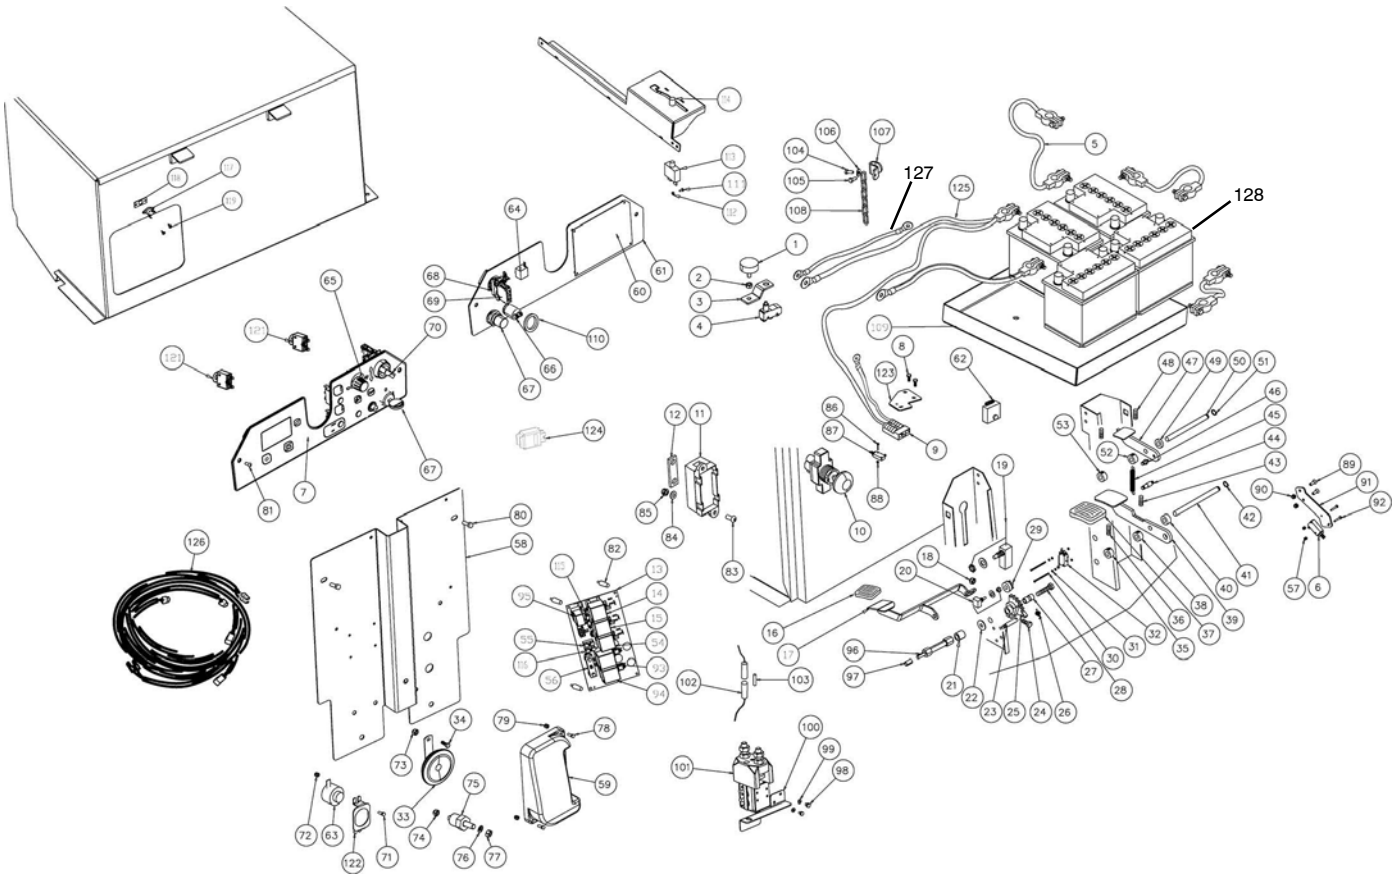

ELECTRICAL COMPONENTS GROUP

ELECTRICAL COMPONENTS GROUP

Ref.	Part No.	Mfr. Date	Description	Qty.
1	ABG00026	(	) Vibration Damp	2
2	39311	(	) Nut, Hex, Std, M8 X 1.25	4
3	LAFN07862	(	) Bracket	1
4	MECI75801	(	) Microswitch	1
5	897205	(	) Wiring Battery Bridge W/Terminal	3
6	MECI00114	(	) Microswitch	1
7	ETET16198	(	) Label	1
8	09205	(	) Screw, Hex, M4 X 0.70 X 25, 8.8	2
9	MEVR02595	(	) Connector, Anderson, 50a, Red	1
10	MECI00571	(	) Button Emergency Bl.Sb 1250	1
11	MEVR00146	(	) Fuse Box	1
12	MEVR00145	(	) Fuse 100a	1
13	MECE00592	(	) Board Power Service 1250- 1280	1
14	MECE00201	(	) Relay 24v 10,20a	1
15	MECE00201	(	) Relay 24v 10,20a	1
16	MPVR85654	(	) Pedal Cover Small V1020	1
17	LAFN08165	(	) Pedal	1
18	897598	(	) Nut, M8, Flat	1
19	MECI75801	(	) Microswitch	2
20	KTRI02289	(	) Kit, Potentiometer, Pedal	1
21	LAFN04042	(	) Spacer D8.5- 15	1
22	VTRS00504	(	) Washer D. 8 Zc. Uni 6592	1
23	LAFN75969	(	) Pin Strap Support D.9 H.33	1
24	VTVT01688	(	) Screw Tbei M 8x 30 Iso 7380 lx	1
25	MTIG85317	(	) Gear Sw 1000	1
26	MLML85997	(	) Sprng D.2	1
27	LAFN47084	(	) Bushing, Accelerator	1
28	39278	(	) Screw, Hex, M8 X 1.25 X50, 8.8	1
29	MTIG85318	(	) Gear Sw 1000	1
30	VTVT00021	(	) Screw Te Uni 5739 3x25 Zb	2
31	VTDD00001	(	) Nut, M3, Uni5588, Zb	4
32	MECI30642	(	) Micro- Switch 11a 0.33hp	1
33	MEVR02112	(	) Horn 24v	1
34	VTVT00527	(	) Screw Te Fr 6x10 Zb Zig.	1
35	LAFN47030	(	) Bushing Fiss. Perforated Break Pedal	1
36	VTVT75731	(	) Screw Uni 5923 6 X5	1
37	MPVR45096	(	) Pedal Cover Large V1021	1
38	LAFN47030	(	) Bushing Fiss. Perforated Break Pedal	1
39	LAFN09344	(	) Pedal	1
40	LAFN47019	(	) Bushing Brake Pedal Fixing	1
41	LAFN47036	(	) Pin Fixed Brake Pedal	1
42	VTAE87276	(	) Seeger Ext. D10 Din471	1
43	VTVT75731	(	) Screw Uni 5923 6 X5	1
44	LAFN47035	(	) Pin Ch.10 H.26 Spring Attachment	1
45	MLML75960	(	) Spring D. 8 X1 X32	1
46	LAFN47029	(	) Pin Ch.10 H.16 Spring Connection	1
47	LAFN47032	(	) Pedal, Brake, Block, Zinc	1
48	VTVT75731	(	) Screw Uni 5923 6 X5	1
49	LAFN47033	(	) Bushing Pedal Pin Fixing	1
50	LAFN47031	(	) Pin, Brake Pedal, Block	1