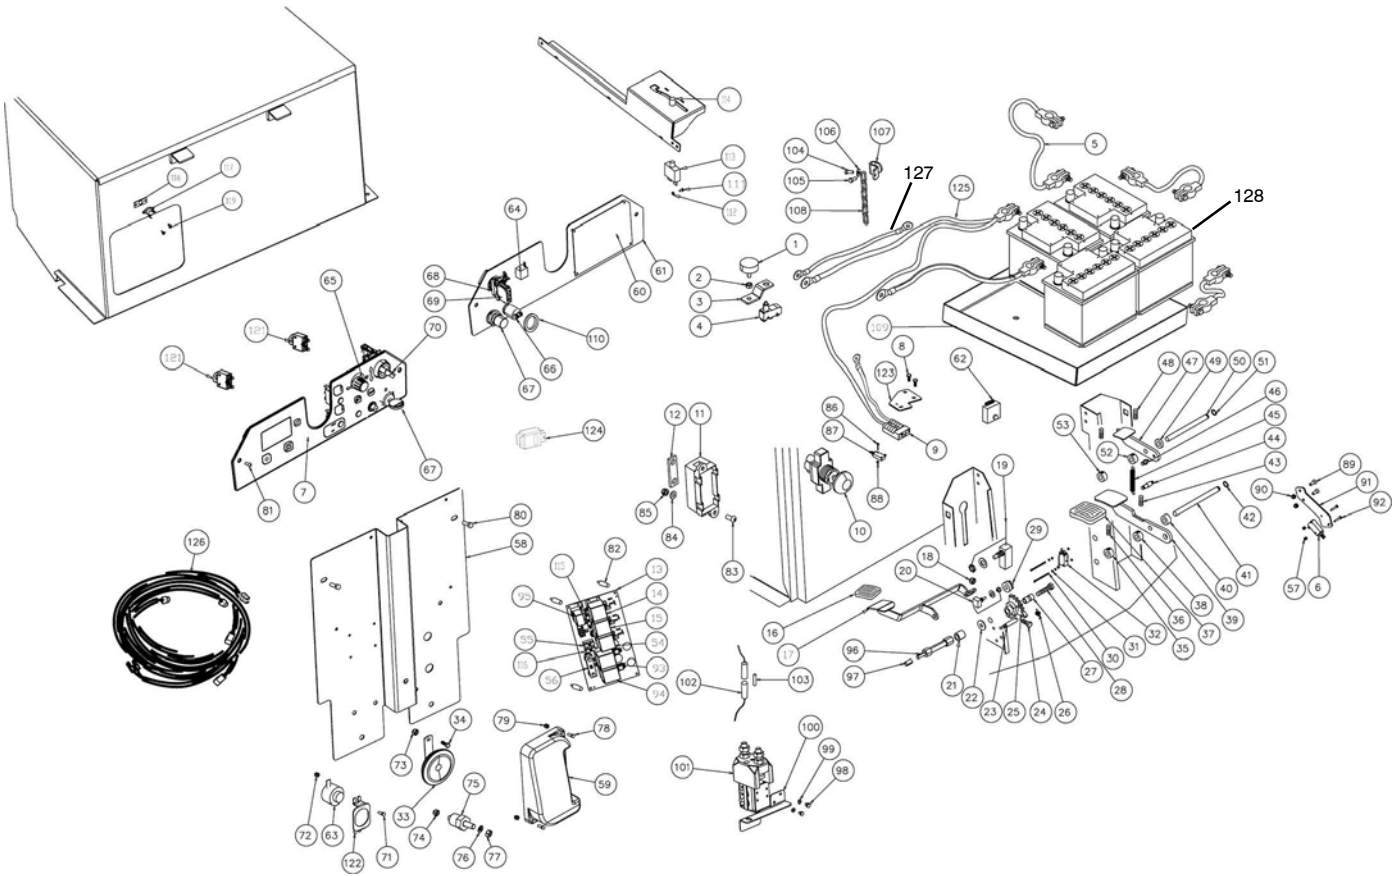

ELECTRICAL COMPONENTS GROUP - Cont'd

ELECTRICAL COMPONENTS GROUP - Cont'd

Ref.	Part No.	Mfr. Date	Description	Qty.	
51	VTAE87276	( )	Seeger Ext. D10 Din471	1	
52	LAFN47030	( )	Bushing Fiss. Perforated Break Pedal	1	
53	LAFN47030	( )	Bushing Fiss. Perforated Break Pedal	1	
54	MECE00201	( )	Relay 24v 10,20a	1	
55	897510	( )	Fuse 30a	1	
56	9018332	( )	Fuse, 50a	1	
57	897189	( )	Nut, M3, Inox	2	
58	LAFN11827	( )	Plate, Sheet Metal	1	
59	MECE00925	( )	Itlsea Brd Swepr1250- 1280,S680,S780,S880	1	
60	MECE00591	( )	Board Logic 1250- 1280	1	
61	LAFN08204	( )	Support Metal Dashboard	1	
62	MEVR02017	( )	Alarm	1	
63	MECE00182	( )	Alarm	1	
64	KTRI05576	( )	Kit Potentiometer Speed Contr	1	
65	KTRI01935	( )	Kit	1	
66	MEVR85330	( )	Button	1	
▽	67	1011402	( )	Switch, Key	1
▲	67	1017696	( )	Key Set - 2pc,Replmt[F/Keyswitch 1011402]	1
68	MECI00665	( )	Support	1	
69	MECI00664	( )	Contact 1nc	1	
70	MECI00667	( )	Selector	1	
71	VTVT00311	( )	Screw, Te, M4x12	1	
72	42368	( )	Nut, Hex, Std, M4 X 0.70, 8	1	
73	VTDD00491	( )	Nut M 6 Tef	1	
74	897598	( )	Nut, M8, Flat	2	
75	MEVR01116	( )	Support Fuse 120 A	2	
76	VTRS01080	( )	Washer D. 8 Grw	2	
77	39311	( )	Nut, Hex, Std, M8 X 1.25	2	
78	604209	( )	Screw, M4x16	4	
79	VTDD04369	( )	Nut M 4 Tef Uni 7473	2	
80	VTVT00527	( )	Screw Te Fr 6x10 Zb Zig.	3	
81	VTVT00659	( )	Screw Tc+ M. 4- 15	8	
82	MEVR01708	( )	Column	4	
83	VTVT75726	( )	Screw Tbei M 6x 16 Iso 7380 Zb	2	
84	VTRS00503	( )	Washer D. 6 Uni 6592	2	
85	VTDD00491	( )	Nut M 6 Tef	2	
86	VTVT01170	( )	Screw Tc 2x16	2	
87	MECI00588	( )	Microswitch	1	
88	VTDD00213	( )	Nut M2	2	
89	897502	( )	Screw, M4x16, Tspei, Uni5933	2	
90	VTDD04369	( )	Nut M 4 Tef Uni 7473	2	
91	LAFN09383	( )	Bracket	1	
92	VTVT01350	( )	Screw, M3x20	2	
93	MERL00016	( )	Switch Relay 24v	1	
94	MERL00016	( )	Switch Relay 24v	1	
95	MECE00456	( )	Relay, Brush Head	1	
96	LAFN08166	( )	Pin	1	
97	LAFN03742	( )	Spacer Silencer	1	
98	VTVT01669	( )	Screw, M4x6	2	
99	VTRS00501	( )	Washer, D.4, 0.232, Uni6592	2