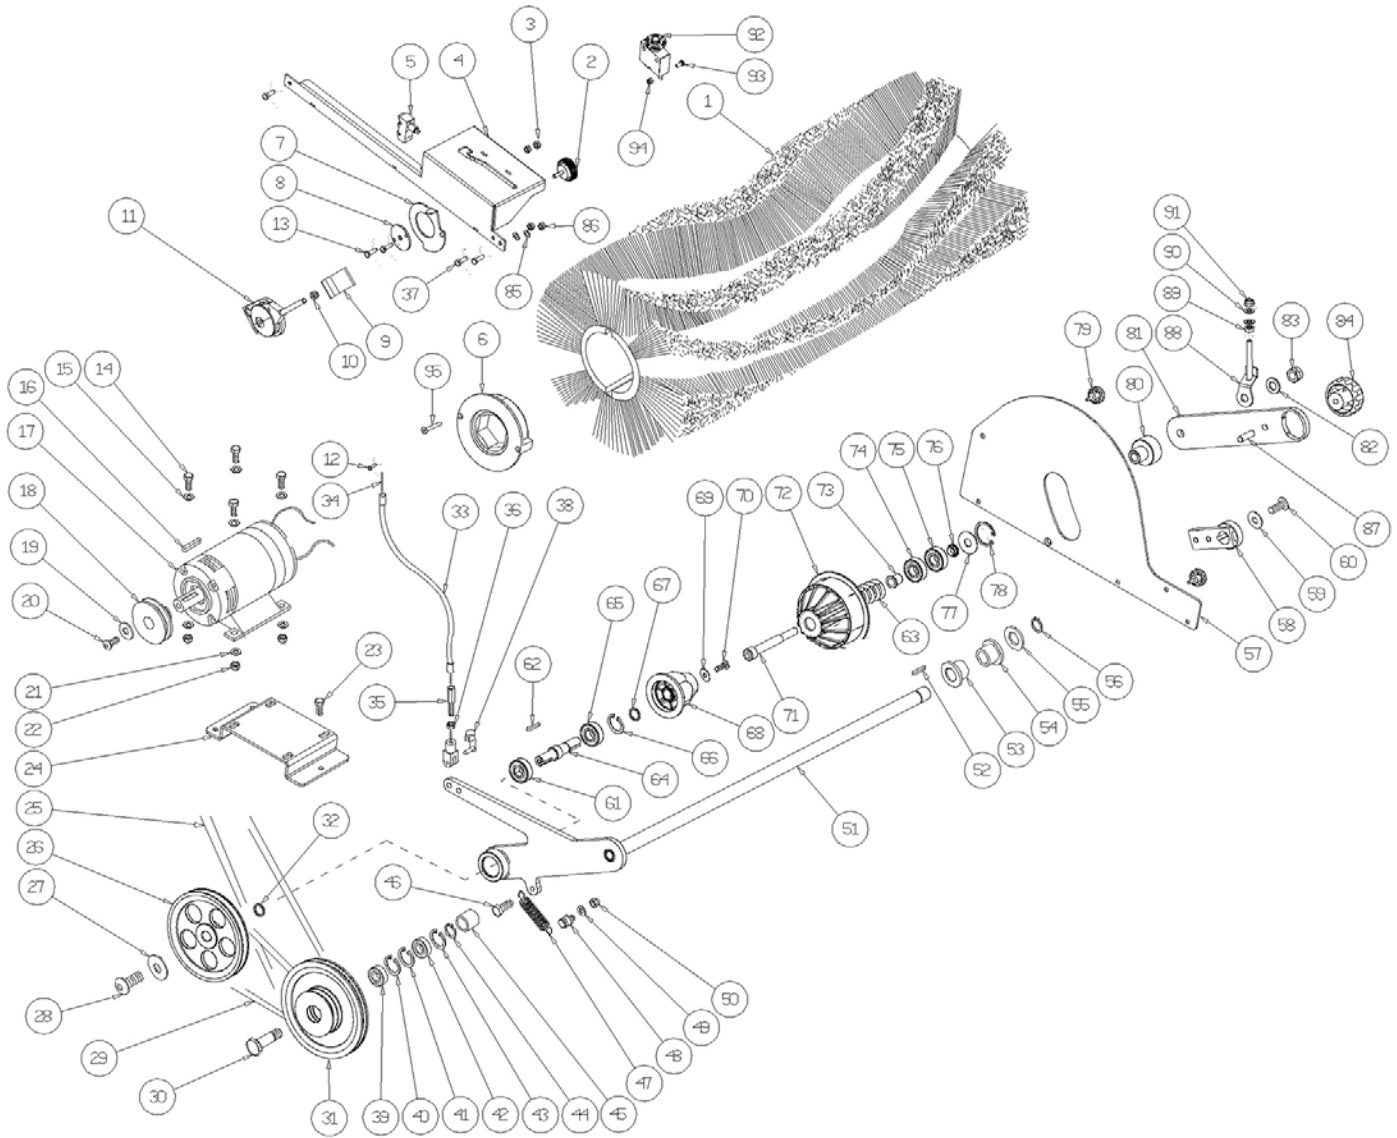

MAIN BRUSH GROUP - Cont'd

MAIN BRUSH GROUP - Cont'd

Ref.	Part No.	Mfr. Date	Description	Qty.
49	VTRS00504	( )	Washer D. 8 Zc. Uni 6592	1
50	897598	( )	Nut, M8, Flat	1
51	LAFN08197	( )	Arm	1
52	VTVR28706	( )	Key 6x 6x20 Uni 6604a	1
53	MPVR85319	( )	Bushing Internal Balance Support.	1
54	MPVR85319	( )	Bushing Internal Balance Support.	1
55	VTRS00509	( )	Washer D.20 Flat Z. Uni6592	1
56	897280	( )	Circlip, D. 20, Uni7435	1
57	LAFN36064	( )	Cover, Brush Closure	1
58	LAFN00699	( )	Clamp, Spray Block Arm	1
59	VTRS00514	( )	Washer D.10x30x11.4	1
60	VTVT47025	( )	Screw Tbce Iso 7380 10x16 Zb	1
61	CUVR17004	( )	Ball Bearing 6202 - 2rs1	1
62	VTVR13165	( )	Key Uni 6604 5x5x20	1
63	MLML00295	( )	Spring, Brush, Central	1
64	LAFN08198	( )	Shaft	1
65	CUVR17004	( )	Ball Bearing 6202 - 2rs1	1
66	VTAE17002	( )	Circlip D. 35 Uni 7437	1
67	LAFN06823	( )	Spacer, Bearings	1
68	MPVR04915	( )	Hub, Brush Central	1
69	VTRS04026	( )	Washer D. 6x18x2.38	1
70	VTVT62920	( )	Screw Te F/Rond. M 6x 16 Zb	1
71	VTVT01128	( )	Screw Tcce Uni 5931 12x120 Zb	1
72	MPVR04923	( )	Support, Brush Central	1
73	LAFN06782	( )	Bushing, Bearing	1
74	CUVR17004	( )	Ball Bearing 6202 - 2rs1	1
75	CUVR17004	( )	Ball Bearing 6202 - 2rs1	1
76	LAFN06783	( )	Bushing, Bearing	1
77	VTRS00553	( )	Washer, Dust	1
78	VTAE17002	( )	Circlip D. 35 Uni 7437	1
79	RTRT00022	( )	Handwheel D.30 M6x15	2
80	LAFN09473	( )	Bushing	1
81	LAFN08193	( )	Arm	1
82	VTRS00506	( )	Washer D.12 Uni 6592	1
83	VTDD00012	( )	Nut Autoblock Din 985 M12 Zb	1
84	VTVR00047	( )	Knob D.50 M8	1
85	VTRS00504	( )	Washer D. 8 Zc. Uni 6592	2
86	VTDD00491	( )	Nut M 6 Tef	2
87	VTVT00046	( )	Grub Screw Uni 5923 8x35 Zb	1
88	LAFN08826	( )	Arm	1
89	39311	( )	Nut, Hex, Std, M8 X 1.25	1
90	VTRS00504	( )	Washer D. 8 Zc. Uni 6592	2
91	897598	( )	Nut, M8, Flat	1
92	MEVR02899	( )	Fuse Circuit Breaker 35a	1
93	897203	( )	Screw	2
94	9018496	( )	Nut, Strap, Sqge	2
95	VTVT01705	( )	Screw 4x45 Uni 9709	2