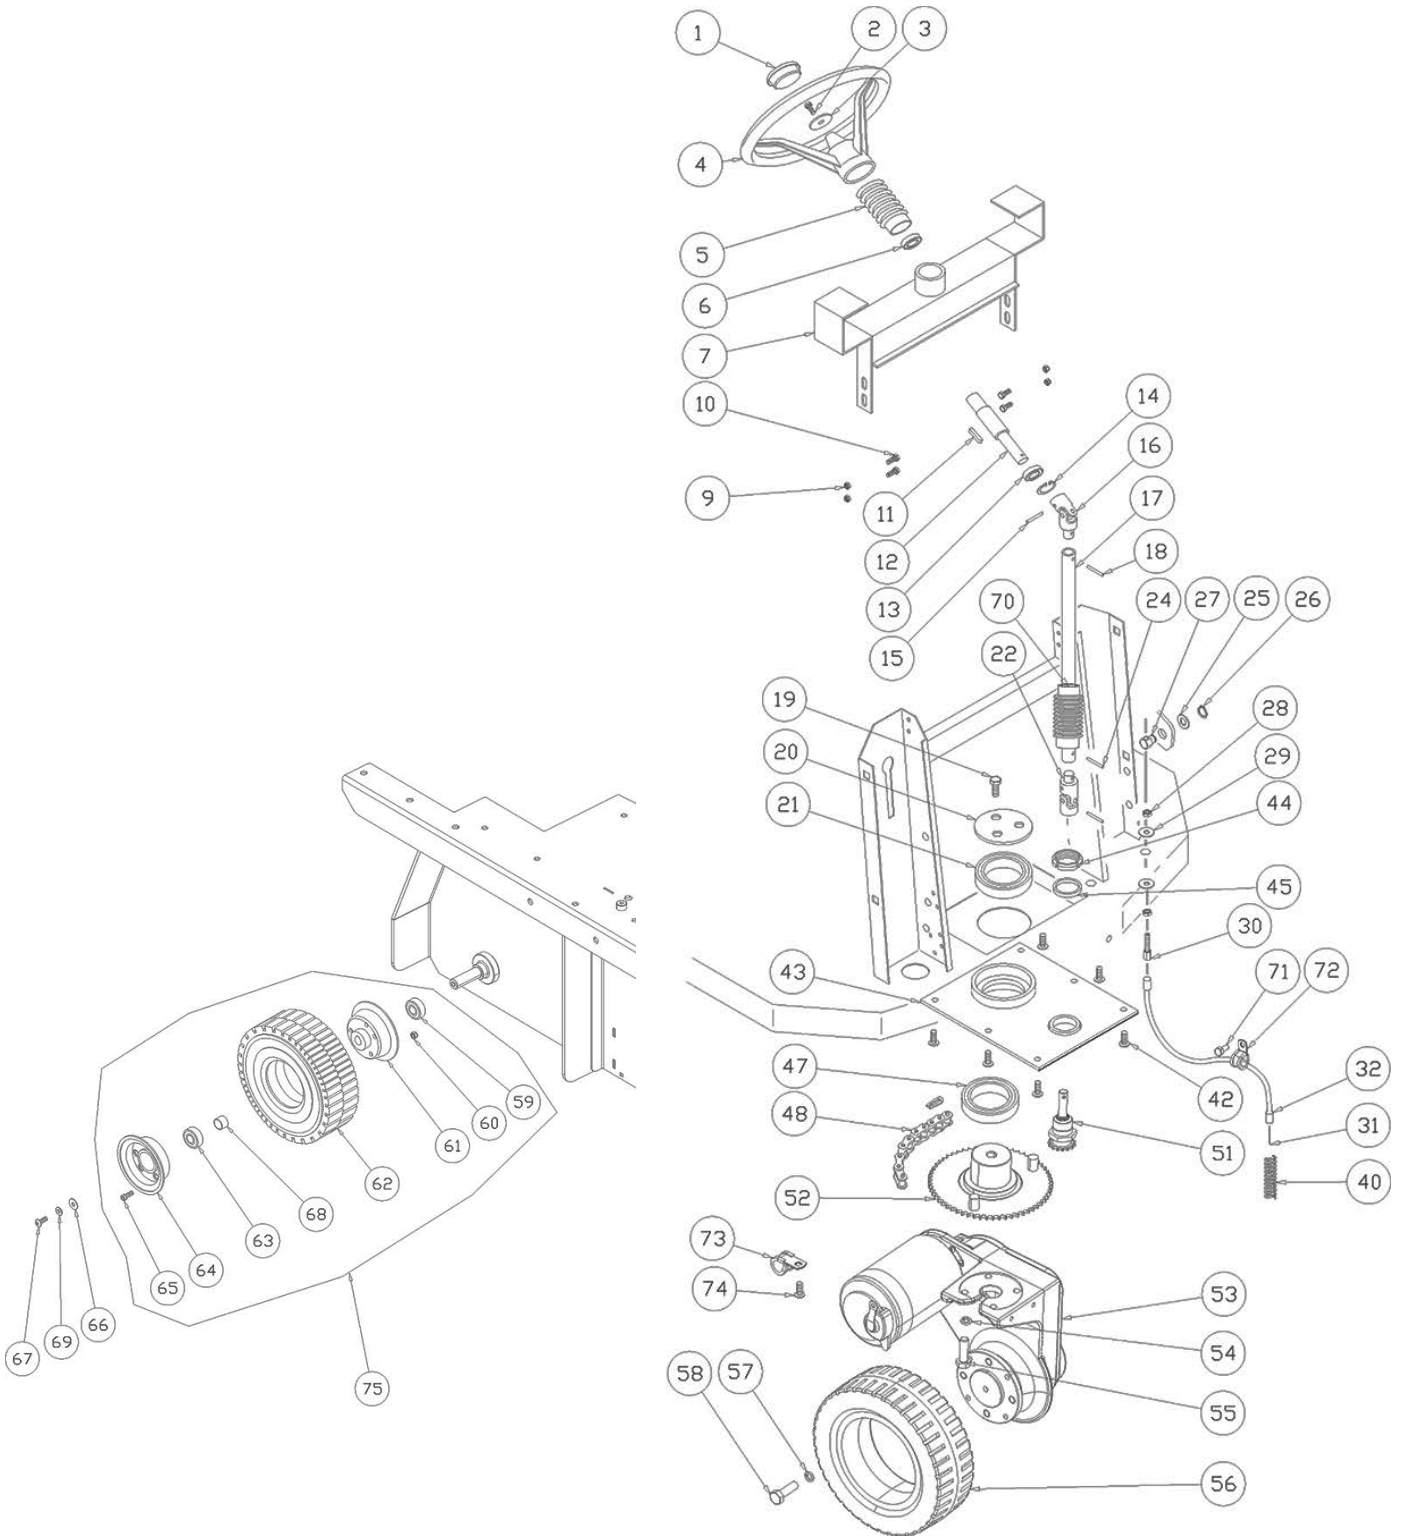

DRIVE WHEEL AND REAR WHEEL GROUP - Cont'd

DRIVE WHEEL AND REAR WHEEL GROUP - Cont'd

Ref.	Part No.	Mfr. Date	Description	Qty.
58	VTVT00025	( )	Screw Te Uni	4
59	CUVR00104	( )	Bearing Skf 6003- 2rsh	2
60	897598	( )	Nut, M8, Flat	10
61	LAFN85380	( )	Hub Sw 1000e/S 22501005	2
62	KTRI75744	( )	Tire, Rear Wheel	2
63	CUVR00104	( )	Bearing Skf 6003- 2rsh	2
64	LAFN85290	( )	Wheel Hub 124x57,5	2
65	39308	( )	Screw, Soc, M8 X 1.25 X 25, 12.9	10
66	897619	( )	Washer, D.8x24, Zc	2
67	897676	( )	Screw, Te, M8x16, Uni5739	2
68	LAFN00275	( )	Spacer Internal Wheel Post.Tk1300	2
69	VTRS01080	( )	Washer D. 8 Grw	2
70	MPVR47066	( )	Lifting Arm Protection	1
71	VTVT62920	( )	Screw Te F/Rond. M 6x 16 Zb	1
72	FSVR00005	( )	Clamp, Ecohole, Mm8 D.1	1
73	897364	( )	Clamp, Stl, 16d, Insulated	1
74	VTVT62920	( )	Screw Te F/Rond. M 6x 16 Zb	1
75	PMVR02380	( )	Wheel, Rear, Complete	1
75	KTRI02348	( )	Kit No- Mark Wheels (option)	1