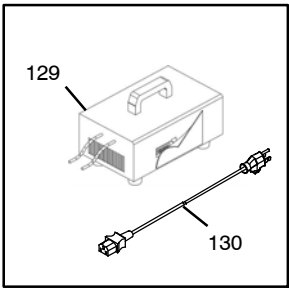

ELECTRICAL COMPONENTS GROUP

ELECTRICAL COMPONENTS GROUP

Ref.	Part No.	Mfr. Date	Description	Qty.
1	ABG00026	(	) Vibration Damp	2
2	39311	(	) Nut, Hex, Std, M8 X 1.25	4
3	LAFN07862	(	) Bracket	1
4	MECI75801	(	) Microswitch	1
5	897205	(	) Wiring Battery Bridge W/Terminal	3
6	MECI00114	(	) Microswitch	1
7	ETET16198	(	) Label	1
8	09205	(	) Screw, Hex, M4 X 0.70 X 25, 8.8	2
9	MEVR02595	(	) Connector, Anderson, 50a, Red	1
10	MECI00571	(	) Button Emergency Bl.Sb 1250	1
11	MEVR00146	(	) Fuse Box	1
12	MEVR00145	(	) Fuse 100a	1
13	MECE00592	(	) Board Power Service 1250- 1280	1
14	MECE00201	(	) Relay 24v 10,20a	1
15	MECE00201	(	) Relay 24v 10,20a	1
16	MPVR85654	(	) Pedal Cover Small V1020	1
17	LAFN08165	(	) Pedal	1
18	897598	(	) Nut, M8, Flat	1
19	MECI75801	(	) Microswitch	2
20	KTRI02289	(	) Kit, Potentiometer, Pedal	1
21	LAFN04042	(	) Spacer D8.5- 15	1
22	VTRS00504	(	) Washer D. 8 Zc. Uni 6592	1
23	LAFN75969	(	) Pin Strap Support D.9 H.33	1
24	VTVT01688	(	) Screw Tbei M 8x 30 Iso 7380 lx	1
25	MTIG85317	(	) Gear Sw 1000	1
26	MLML85997	(	) Sprng D.2	1
27	LAFN47084	(	) Bushing, Accelerator	1
28	39278	(	) Screw, Hex, M8 X 1.25 X50, 8.8	1
29	MTIG85318	(	) Gear Sw 1000	1
30	VTVT00021	(	) Screw Te Uni 5739 3x25 Zb	2
31	VTDD00001	(	) Nut, M3, Uni5588, Zb	4
32	MECI30642	(	) Micro- Switch 11a 0.33hp	1
33	MEVR02112	(	) Horn 24v	1
34	VTVT00527	(	) Screw Te Fr 6x10 Zb Zig.	1
35	LAFN47030	(	) Bushing Fiss. Perforated Break Pedal	1
36	VTVT75731	(	) Screw Uni 5923 6 X5	1
37	MPVR45096	(	) Pedal Cover Large V1021	1
38	LAFN47030	(	) Bushing Fiss. Perforated Break Pedal	1
39	LAFN09344	(	) Pedal	1
40	LAFN47019	(	) Bushing Brake Pedal Fixing	1
41	LAFN47036	(	) Pin Fixed Brake Pedal	1
42	VTAE87276	(	) Seeger Ext. D10 Din471	1
43	VTVT75731	(	) Screw Uni 5923 6 X5	1
44	LAFN47035	(	) Pin Ch.10 H.26 Spring Attachment	1
45	MLML75960	(	) Spring D. 8 X1 X32	1
46	LAFN47029	(	) Pin Ch.10 H.16 Spring Connection	1
47	LAFN47032	(	) Pedal, Brake, Block, Zinc	1
48	VTVT75731	(	) Screw Uni 5923 6 X5	1
49	LAFN47033	(	) Bushing Pedal Pin Fixing	1
50	LAFN47031	(	) Pin, Brake Pedal, Block	1