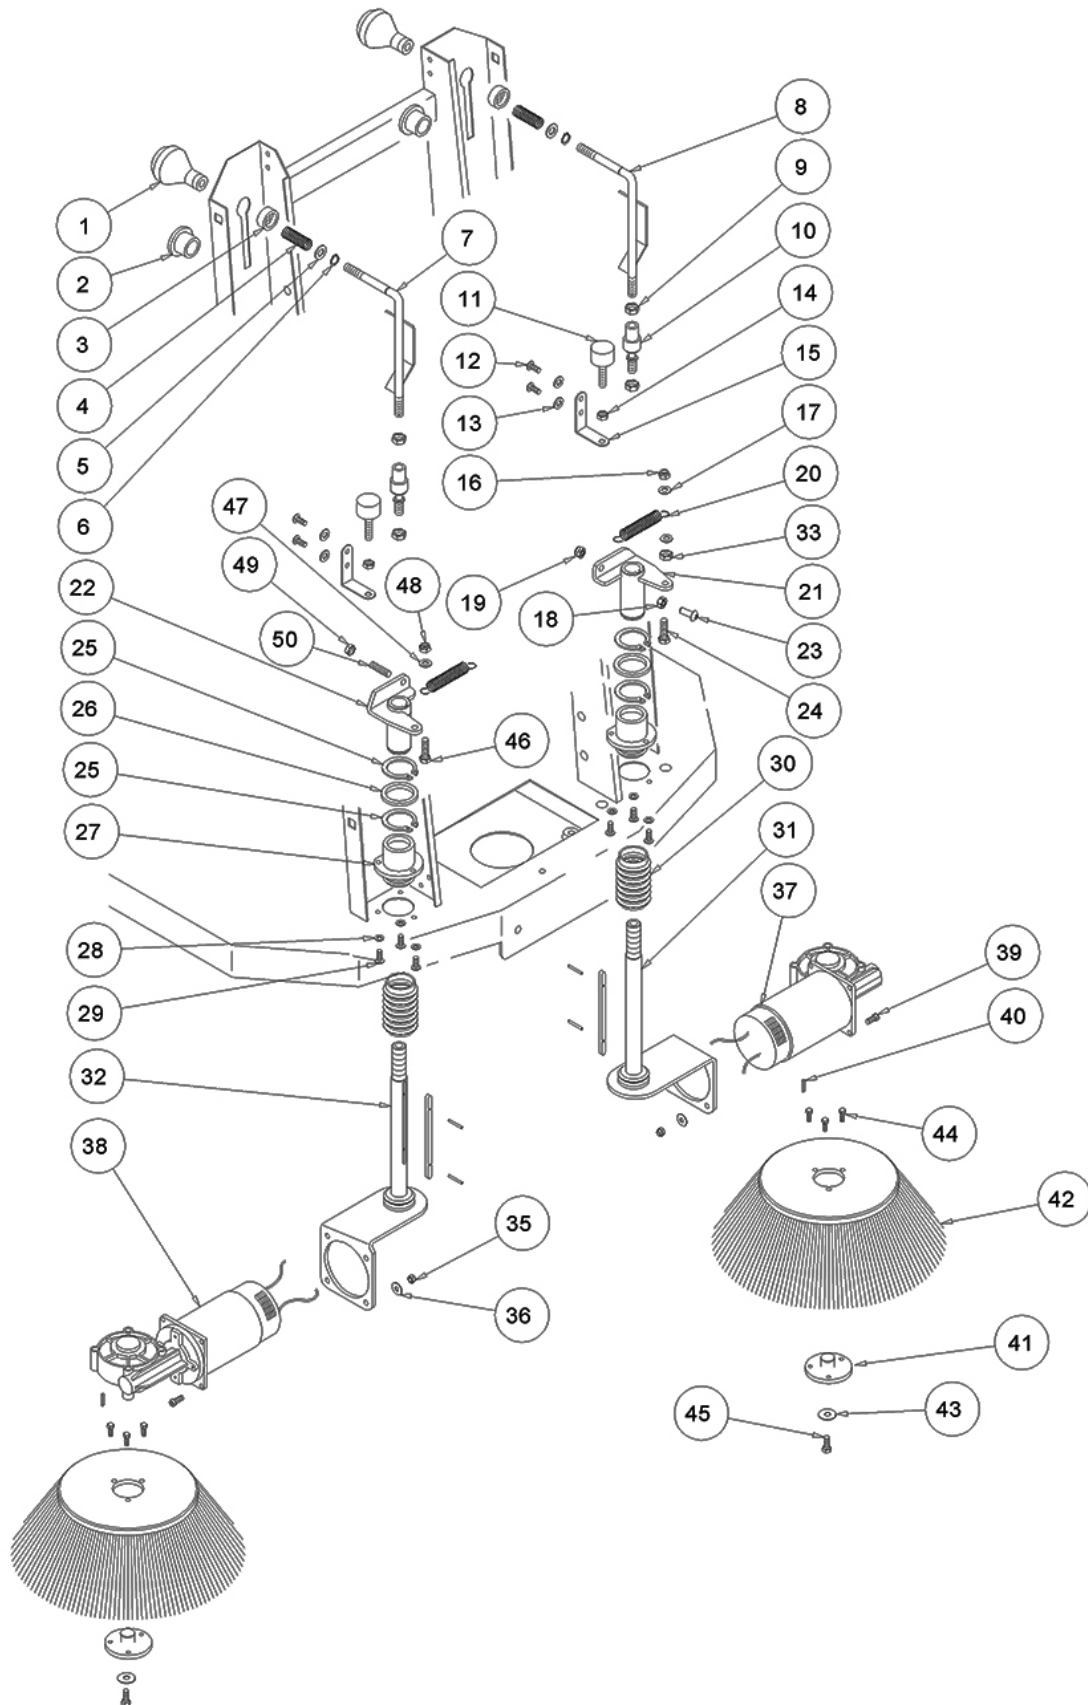

SIDE BRUSH GROUP

SIDE BRUSH GROUP

Ref.	Part No.	Mfr. Date	Description	Qty.
1	MPVR87264	(	) Knob, Side	2
2	MPVR47076	(	) Bushing Of Side Standing Arm	2
3	MPVR47074	(	) Bushing Standing Lift Brush Side Interio	2
4	MLML47075	(	) Spring Side Brush Lever.D.15x1,5x24	2
5	VTRS00505	(	) Washer D.10 Uni 6592	2
6	VTAE87276	(	) Seeger Ext. D10 Din471	2
7	LAFN00700	(	) Arm, Left, Lift Brush	1
8	LAFN87265	(	) Arm, Brush Right	1
9	VTDD00008	(	) Nut M10 Uni 5589 Zb	4
10	VTVR47072	(	) Articulation As M10	2
11	ABG000008	(	) Vibration Damp. Pm 20x20 M6x20	2
12	VTVT75726	(	) Screw Tbei M 6x 16 Iso 7380 Zb	4
13	VTRS04026	(	) Washer D. 6x18x2.38	4
14	41359	(	) Nut, Hex, Std, M6 X 1.00, 8	2
15	MPVR86579	(	) Support	2
16	897598	(	) Nut, M8, Flat	2
17	VTRS00504	(	) Washer D. 8 Zc. Uni 6592	2
18	39311	(	) Nut, Hex, Std, M8 X 1.25	1
19	897598	(	) Nut, M8, Flat	1
20	MLML00015	(	) Spring Rit.Br.Lat.D.19x3,25x57zb	2
21	LAFN08975	(	) Guide	1
22	LAFN08974	(	) Guide	1
23	VTVT75724	(	) Screw, Hex, M8x1.25x22	1
24	39277	(	) Screw, Hex, M8 X 1.25 X 25, 8.8	1
25	VTAE12644	(	) Circlip External Din 471 D.30	4
26	LAFN47081	(	) Arm Spacer	2
27	LAFN08973	(	) Flange	2
28	VTRS00504	(	) Washer D. 8 Zc. Uni 6592	6
29	VTVT75725	(	) Screw Tbei M 6x 10 Iso 7380 Zb	6
30	MPVR47066	(	) Lifting Arm Protection	2
31	LAFN08196	(	) Support	1
32	LAFN08195	(	) Support	1
33	39311	(	) Nut, Hex, Std, M8 X 1.25	1
36	VTRS00503	(	) Washer D. 6 Uni 6592	8
37	MOCC00443	(	) Motor Left Side Brush	1
37	MEVR31145	(	) Side Brush Motor Carbons	1
38	MOCC00442	(	) Motor Right Side Brush	1
38	MEVR31145	(	) Side Brush Motor Carbons	1
39	71388	(	) Screw, Soc, M6 X 1.00 X 16, 12.9	8
40	1014328	(	) Key, Sq, 05mm X 05mm, 25mml	2
41	LAFN45010	(	) Flange L.1400 Lt	2
42	PMVR00283	(	) Brush, Side, Ppl	2
43	VTRS63242	(	) Washer D. 6 X24 Zc	2
44	VTVT62920	(	) Screw Te F/Rond. M 6x 16 Zb	6
45	VTVT00527	(	) Screw Te Fr 6x10 Zb Zig.	2
46	VTVT63129	(	) Screw Te F/Rond. M 8x16 Zb	1
47	VTRS00504	(	) Washer D. 8 Zc. Uni 6592	1
48	08709	(	) Nut, Hex, Lock, M8 X 1.25, NI	1
49	39311	(	) Nut, Hex, Std, M8 X 1.25	1
50	VTVT00046	(	) Grub Screw Uni 5923 8x35 Zb	1