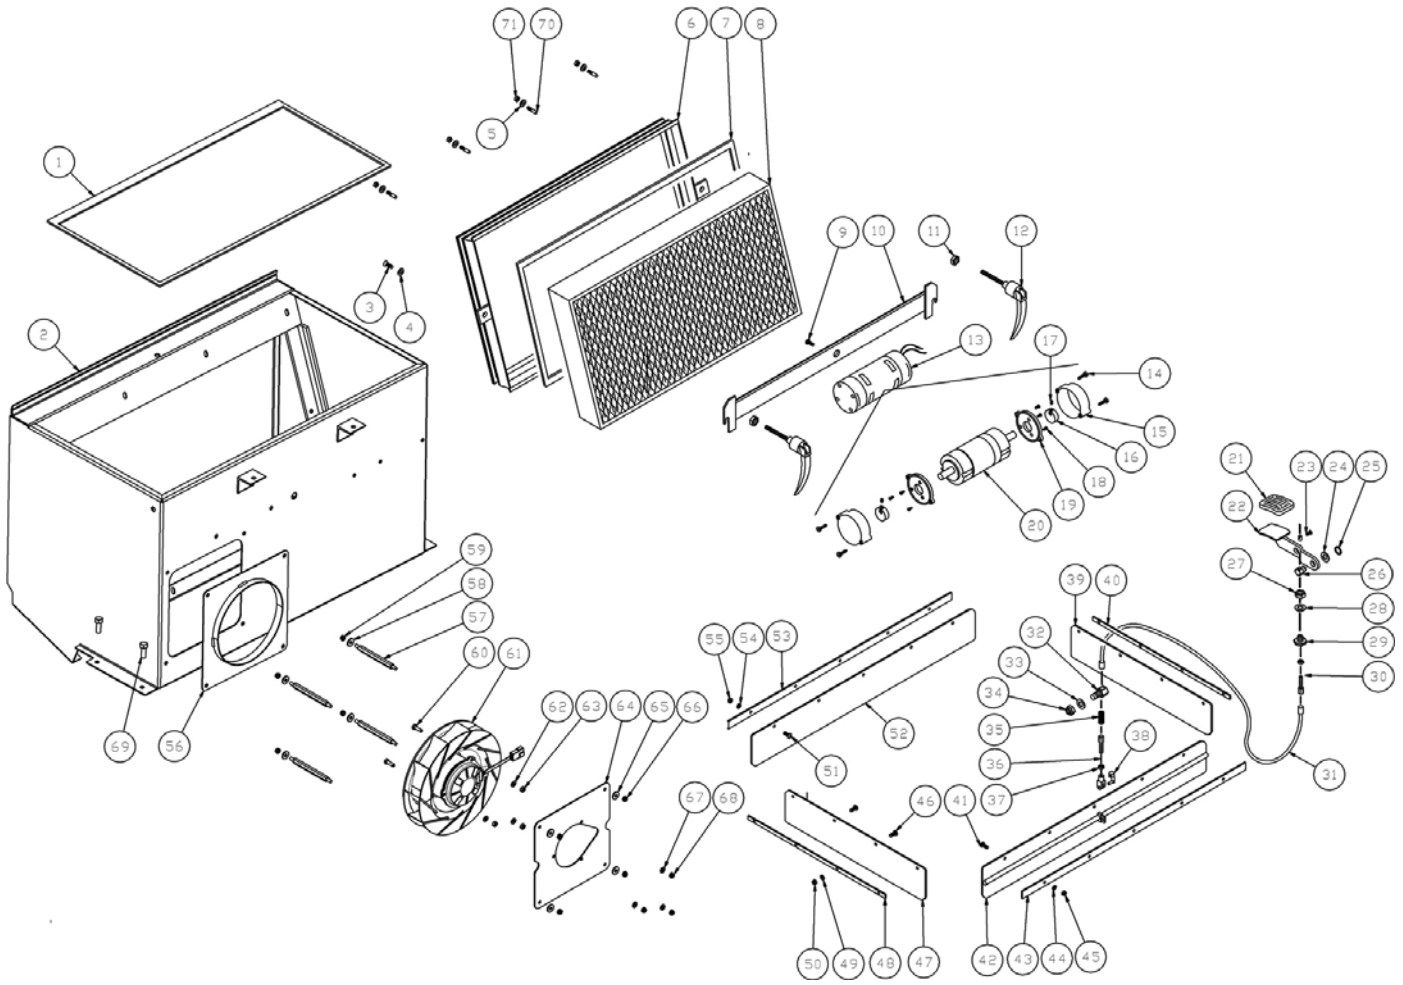

FILTER AND DUST FLAP GROUP

FILTER AND DUST FLAP GROUP

Ref.	Part No.	Mfr. Date	Description	Qty.
1	MPVR86607	(	) Kit, Gasket, Filter Mousse	1
2	LAFN36059	(	) Container Filter Panel	1
3	VTVT75726	(	) Screw Tbei M 6x 16 Iso 7380 Zb	4
4	VTRS04026	(	) Washer D. 6x18x2.38	4
5	VTRS04026	(	) Washer D. 6x18x2.38	6
6	LAFN01014	(	) Frame, Port Filter	1
7	MPVR86606	(	) Kit, Gasket, Filter Mousse	1
8	FTDP76070	(	) Filter, Panel, Polyester	1
8	FTDP76067	(	) Filter, Panel Paper	1
9	VTVT47143	(	) Screw Tsce Uni 5933 10x16 Zb	1
10	LAFN00720	(	) Support, Motor Filter	1
11	VTDD00057	(	) Nut Uni 5589 M8 Bass	2
12	PMVR00215	(	) Handle Block Filtr.1000e- S	2
13	MOCC45112	(	) Motor Filter Shaker 24v	1
14	VTVT47138	(	) Screw Autof.Tsp Uni 6955 3,9x32	4
15	LAFN47139	(	) Cover, Filter	2
16	LAFN47140	(	) Bushing Counterweight For Shake Filter	2
17	VTVT75731	(	) Screw Uni 5923 6 X5	2
18	VTVT00474	(	) Screw Tsce Uni 5933 4x12 Zb	6
19	MFVR47141	(	) Flange, Filter, Shaker Motor	2
20	MOCC00004	(	) Motor D.63 24v G3800 W35	1
21	MPVR45096	(	) Pedal Cover Large V1021	1
22	LAFN76008	(	) Pedal, Flap Lift, Zinc	1
23	VTVR00028	(	) Clamp, Drawer	1
24	VTRS00506	(	) Washer D.12 Uni 6592	1
25	VTAE14016	(	) Seeger External Din 471 D.12	1
26	LAFN75973	(	) Pin Fixing Flap Stop Cable	1
27	VTDD01682	(	) Nut M12 Zc Uni 5588	1
28	VTRS00505	(	) Washer D.10 Uni 6592	1
29	LAFN75975	(	) Pin Center Brake Pedal	1
30	CMCV75723	(	) Register D.7	1
31	CMCV75905	(	) Sheath X Cable	1
32	LAFN75976	(	) Pin Roller Lift Flap	1
33	VTRS00506	(	) Washer D.12 Uni 6592	1
34	VTDD00012	(	) Nut Autoblock Din 985 M12 Zb	1
35	MLML75962	(	) Spring	1
36	CMCV45110	(	) Cord D. 2.5 Flap L.14	1
37	41359	(	) Nut, Hex, Std, M6 X 1.00, 8	1
38	CMCV75717	(	) Clip Uni 1676 M6	1
39	MPVR75936	(	) Flap Side	1
40	LAFN00305	(	) Clamp, Flap	1
41	VTVT75721	(	) Screw Ttde Uni 5732 6x16 Zb	8
42	MPVR75935	(	) Flap, Front	1
43	LAFN86529	(	) Clamp, Flap	1
44	VTRS00503	(	) Washer D. 6 Uni 6592	8
45	VTDD00491	(	) Nut M 6 Tef	8
46	VTVT75721	(	) Screw Ttde Uni 5732 6x16 Zb	4
47	MPVR75936	(	) Flap Side	1
48	LAFN00305	(	) Clamp, Flap	1