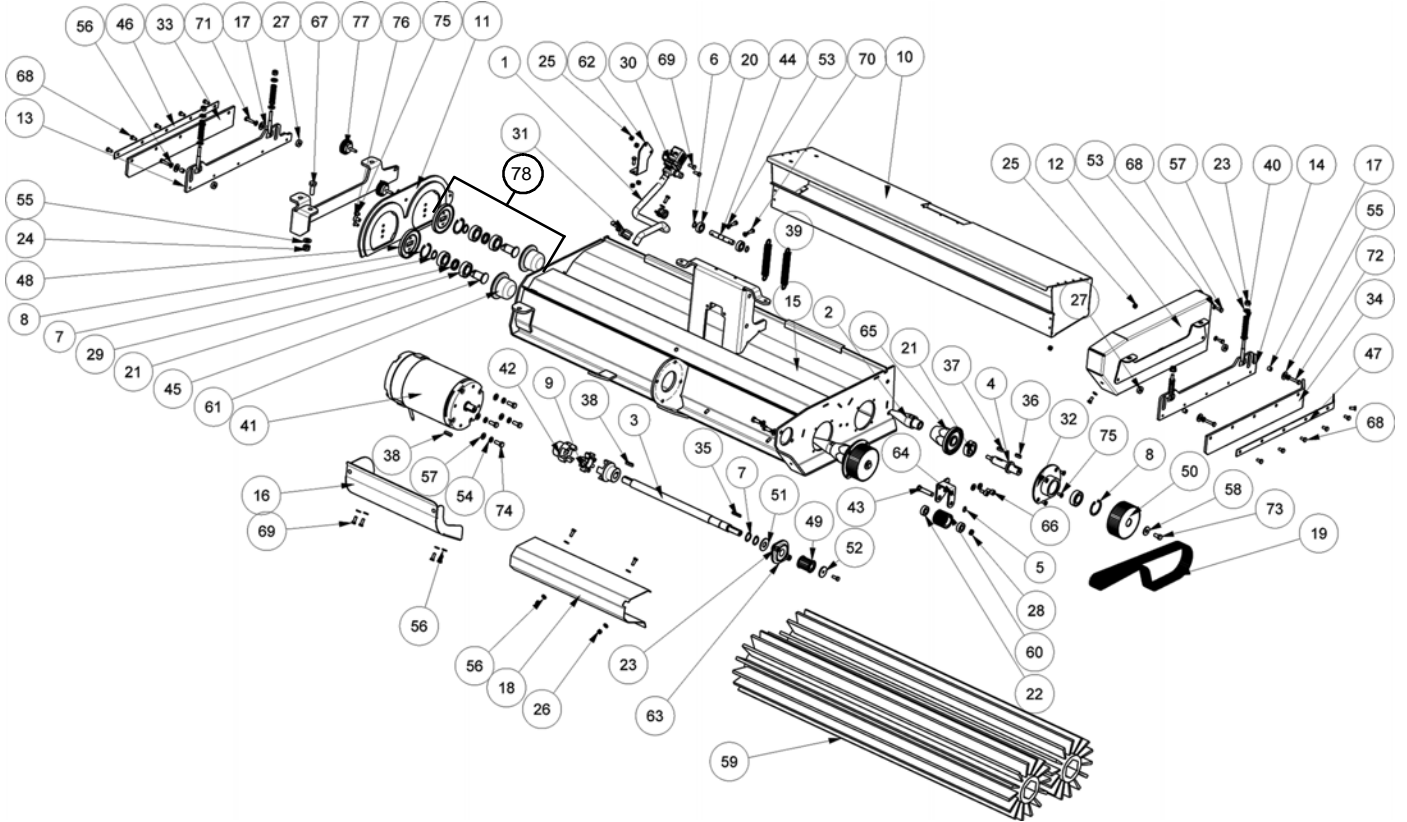

STANDARD PARTS

SCRUB HEAD GROUP (100cm Cylindrical Brush Model) - Contd

SCRUB HEAD GROUP (100cm Cylindrical Brush Model) - Contd

Ref.	Part No.	Mfr. Date	Description	Qty.
46	LAFN08077	( )	Support, Flap, Right	1
47	LAFN08079	( )	Bracket, Left	1
48	LAFN08086	( )	Cover	2
49	MTPL00154	( )	Pulley, Motor, Test	1
50	MTPL00210	( )	Pulley	2
51	LAFN36058	( )	Washer Inox A 15,3x35 Sp2	1
52	897576	( )	Washer, M30x6x3	1
53	897129	( )	Washer, D.6, Grw, Uni1751, Inox	5
54	897216	( )	Washer, D. 8, Grw, Uni1751, Inox	4
55	897432	( )	Washer, D. 10x21, Uni6592, Inox	5
56	897106	( )	Washer, Flat, 6,00x11,00x1,6, Ss	14
57	897152	( )	Washer, D.8, Uni6592, Inox	16
58	897120	( )	Washer, D.8x24, Uni6593, Inox	2
59	SPPV01330	( )	Brush, Soft, Ppl, 100cm [Std]	2
60	MTPL00193	( )	Roller	1
61	LAFN08087	( )	Roller	2
62	LAFN08101	( )	Support, Ev	1
63	897283	( )	Support	1
64	LAFN06848	( )	Support, Belt Tensioner	1
65	LAFN08059	( )	Disk, Drive	2
66	897347	( )	Screw, Tcei, M.8x16	2
67	VTVT01541	( )	Screw Te, M10x30, Inox,Uni5739	1
68	897130	( )	Screw, Te, M6x12, Uni5739, A2	14
69	897128	( )	Screw Te 6x16 Uni5739	13
70	897287	( )	Screw, Te, M6x20, Uni5739, Inox	2
71	897532	( )	Screw, Te, M6x25, Uni5739, Inox	2
72	VTVT00433	( )	Screw, M6x30	2
73	897184	( )	Screw, Te, M8x16, Uni5739, A2	2
74	897316	( )	Screw, Te, M8x20, Uni5739, Inox	6
75	VTVT00678	( )	Screw	12
76	897394	( )	Screw, Tspei, M8x16	2
77	VTVT00125	( )	Handwheel D.40 M6x15	2
78	KTRI05006	( )	Kit, Driver Roll (Includes Items #4, 21, 32, 36, 37, 65 & 75)	2