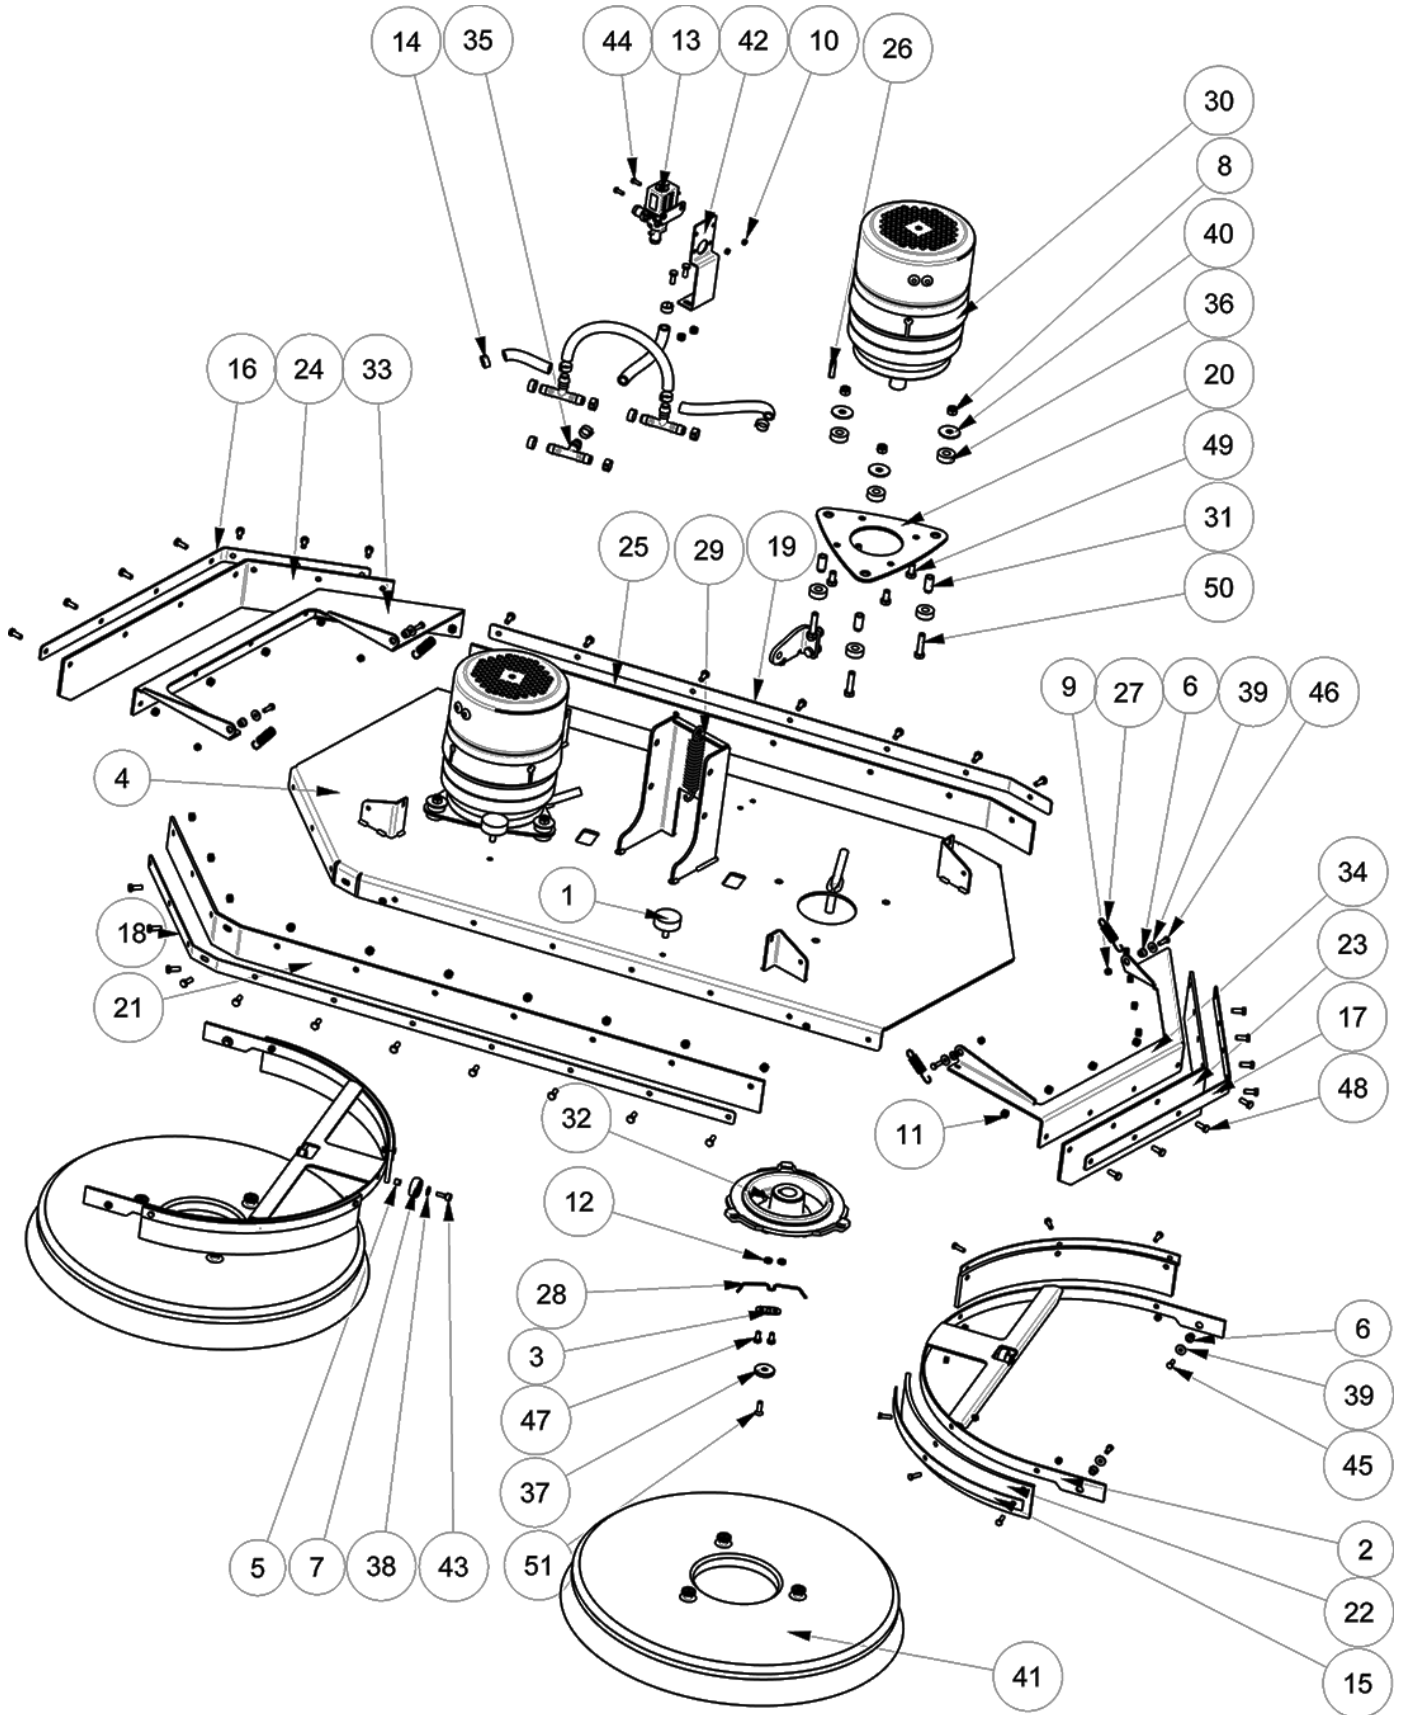

SCRUB HEAD GROUP (105cm Disk Model) - Contd

SCRUB HEAD GROUP (105cm Disk Model) - Contd

Ref.	Part No.	Mfr. Date	Description	Qty.
40	897375	( )	Washer, D. 8 X32, Uni6593, Inox	6
41	SPPV01546	( )	Brush, Ppl, Soft 53cm	2
42	LAFN05835	( )	Bracket, Solenoid Valve	1
43	897352	( )	Screw, Tcei, M.6x16	2
44	897453	( )	Screw, Te, M4x12, Uni5739, Inox	2
45	897459	( )	Screw, M5x12, Te, Inox	4
46	897145	( )	Screw, Te, M5x16, Uni5739, Inox	16
47	897130	( )	Screw, Te, M6x12, Uni5739, A2	4
48	897128	( )	Screw Te 6x16 Uni5739	35
49	897184	( )	Screw, Te, M8x16, Uni5739, A2	8
50	897243	( )	Screw Te M8x35 Uni5739 Inox	6
51	897277	( )	Screw, Tspei, M6x20, Uni5933	2