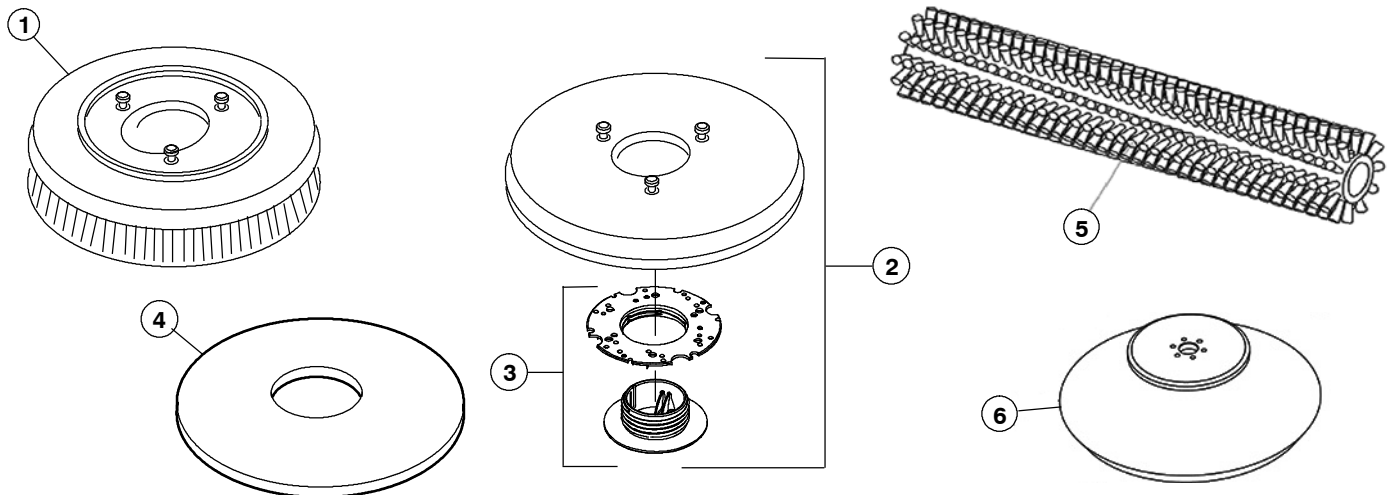

BRUSHES / PAD DRIVER AND PADS

105cm Disk Model

Ref.	Part No.	Mfr. Date	Description	Qty.
1	SPPV01545	( )	Brush, Disk, Ppl, 53cm [Std]	2
1	SPPV01546	( )	Brush, Ppl, Soft 53cm	2
1	SPPV01547	( )	Brush, Abrv, 53cm (Tynex 120)	2
1	SPPV01548	( )	Brush, Abrv, 53cm (Tynex 240)	2
1	SPPV01549	( )	Brush, Abrv, 53cm (Tynex 320)	2
1	SPPV01550	( )	Brush, Disk, Pes, Mix 5, 48cm	2
∇	2	SPPV01154	( ) Pad Holder, 53cm	2
▲	3	MPVR04717	( ) Screw, Fixed, Disk	1
4	SPPV01433	( )	Pad, Red, Buffing, 21.0/533 [Box=4pc]	1
4	SPPV01415	( )	Pad, White, Polish, 21.0/533 [Box=4pc]	1
4	SPPV01442	( )	Pad, Blue, Scrub, 21.0/533 [Box=4pc]	1
4	SPPV01460	( )	Pad, Brown, Strip, 21.0/533 [Box=4pc]	1
4	SPPV01469	( )	Pad, Strip, 21.0d, Black [Qty 5]	1
4	SPPV01451	( )	Pad, Polish, 21.0d, Green [Qty 5]	1
4	SPPV01424	( )	Pad, 21.0d, Beige [Qty 5]	1

100cm Cylindrical Brush Model

Ref.	Part No.	Mfr. Date	Description	Qty.
5	SPPV01330	( )	Brush, Soft, Ppl, 100cm [Std]	2
5	SPPV01331	( )	Brush, Cyl, Med, Ppl, 100cm	2
6	PMVR00283	( )	Brush, Side, Ppl	2
6	PMVR07065	( )	Brush, Side, Mix Ppl/Steel, Abr	2

∇ ASSEMBLY

▲ INCLUDED IN ASSEMBLY