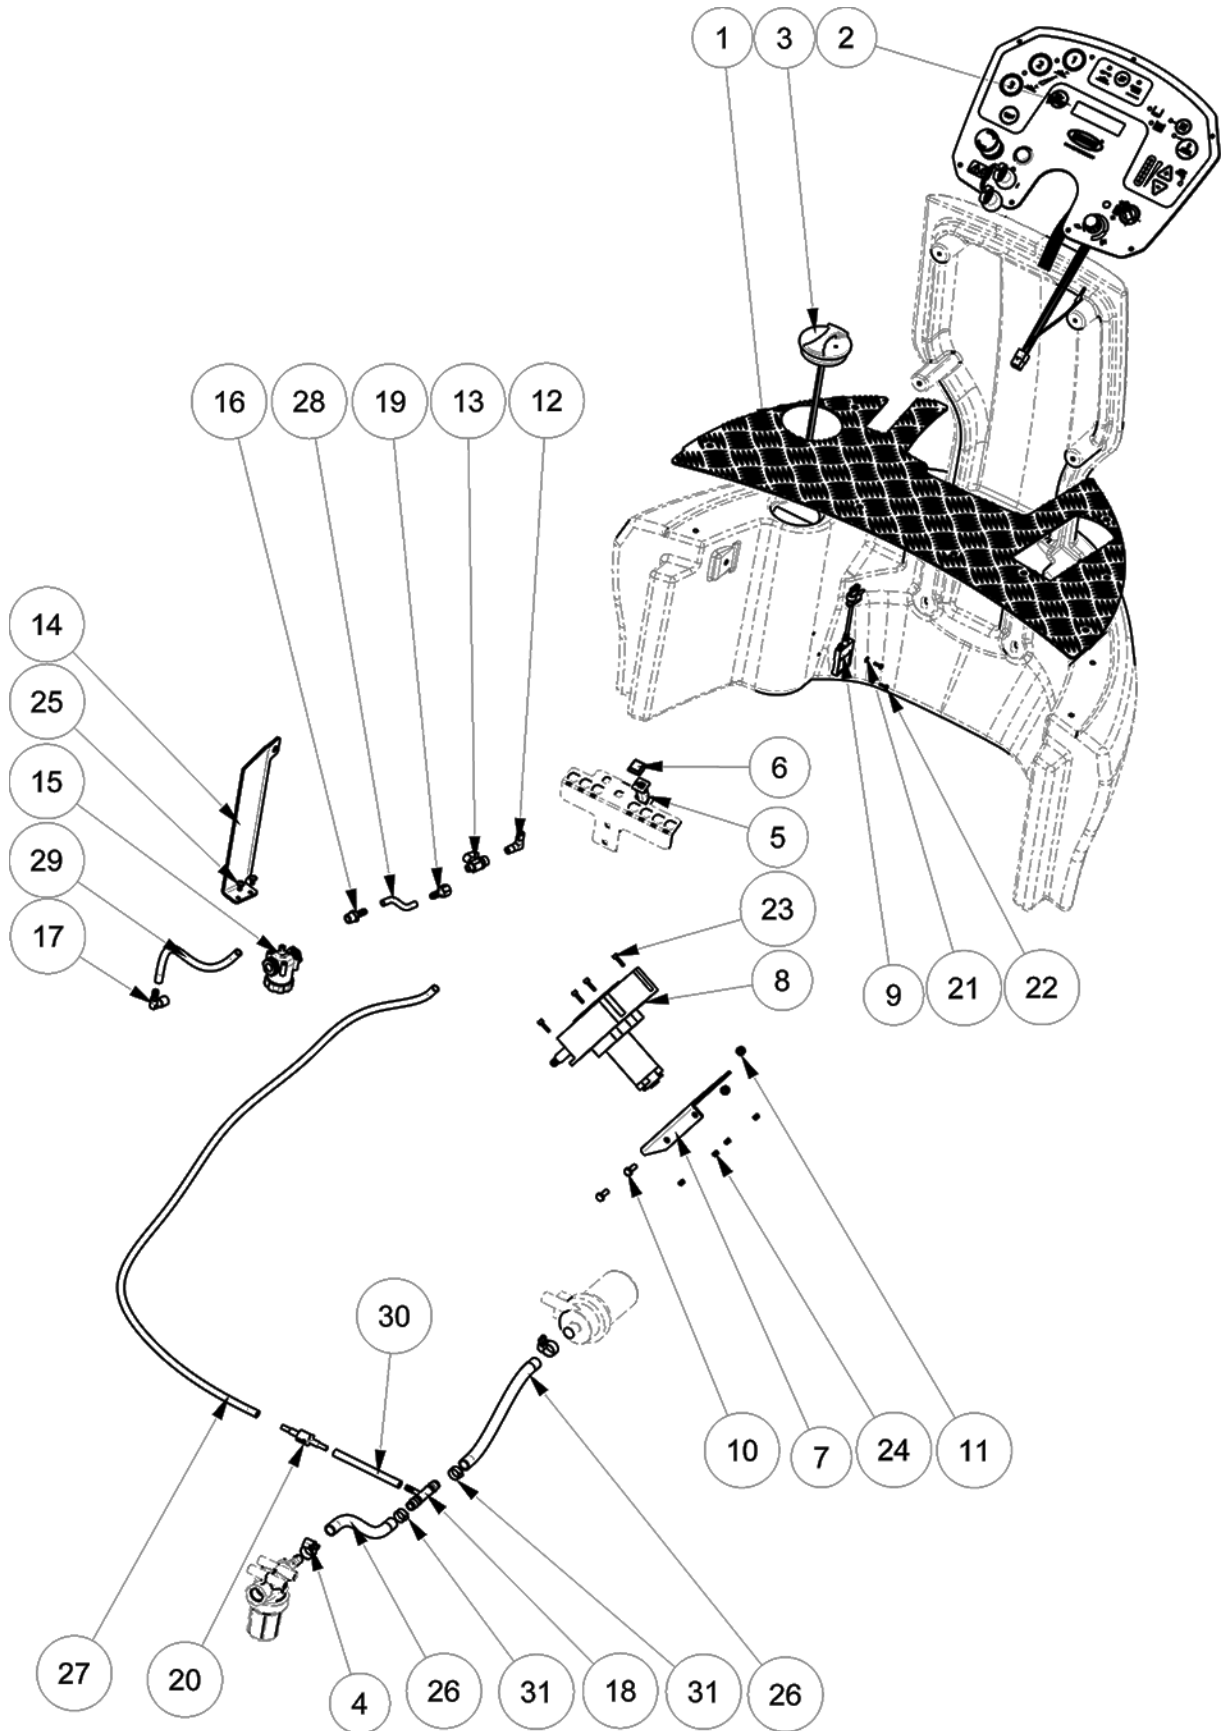

CHEM DOSE GROUP

CHEM DOSE GROUP

Ref.	Part No.	Mfr. Date	Description	Qty.
1	LAFN11897	( )	Plate	1
2	MECE00940	( )	Panel	1
3	897570	( )	Cap, Tank, Solution	1
4	FSVR00096	( )	Clamp 10- 16 Inox	2
5	METT00135	( )	Fuse 2a	1
6	MEVR02864	( )	Cap	1
7	LAFN11921	( )	Plate, Sheet Metal	1
8	PPBP00061	( )	Pump	1
9	MECI00564	( )	Sensor	1
10	897128	( )	Screw Te 6x16 Uni5739	2
11	897105	( )	Nut, M6, Inox	2
12	RCVR00787	( )	Connector	1
13	897578	( )	Hose, Valve, A Sfera, Mf, 1/8	1
14	LAFN11930	( )	Bracket	1
15	9018511	( )	Filter, Water, Compl	1
16	897677	( )	Connector	1
17	RCVR01155	( )	Connector 1/4	1
18	RCVR00745	( )	Fitting, Tee, Detgt	1
19	RCVR01156	( )	Connector 1/8	1
20	RCGR00079	( )	Valve	1
21	VTRS00385	( )	Washer Uni 6592 3,2x7x0,5 Inox	2
22	897203	( )	Screw	2
23	VTVT01556	( )	Screw M4x16 Uni5931 A2	4
24	897276	( )	Nut, M4, Atb, A2	4
25	VTVT01432	( )	Screw 50x10	2
26	TBBP00753	( )	Hose D.12x3 L=230	2
27	TBBP00757	( )	Hose 7x10 L=1050	1
28	TBBP00757	( )	Hose 7x10 L=1050	1
29	TBBP00757	( )	Hose 7x10 L=1050	1
30	TBBP00757	( )	Hose 7x10 L=1050	1
31	FSVR00255	( )	Clamp, Head	2