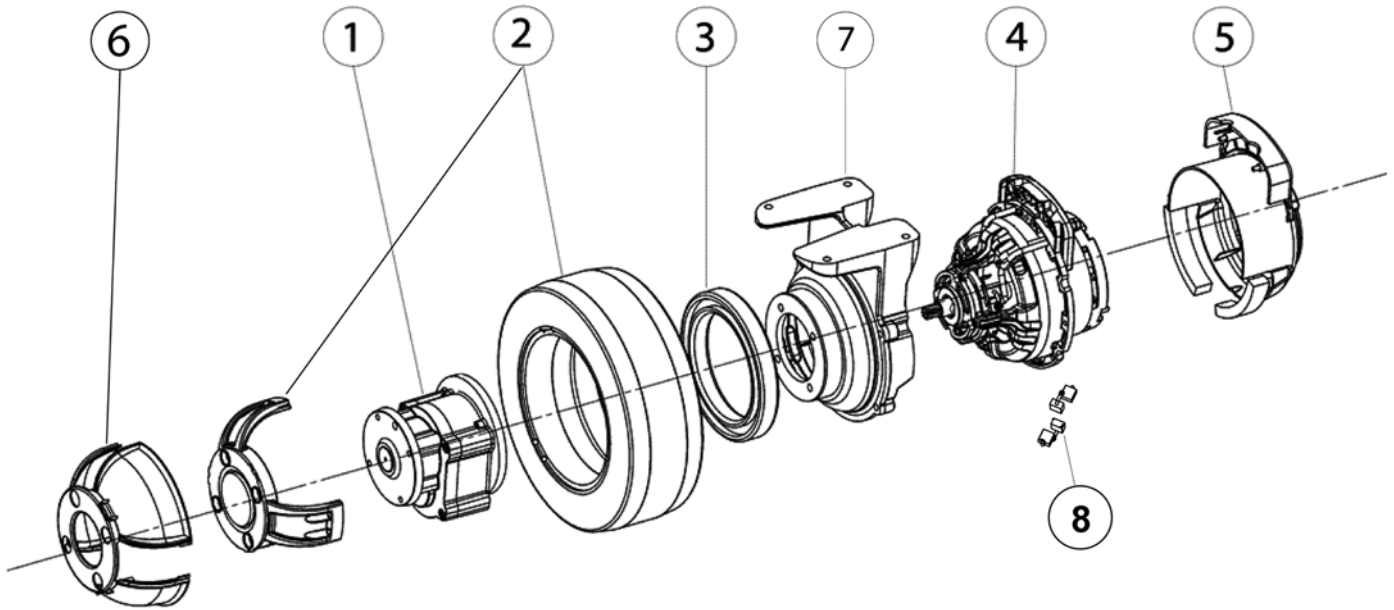

DRIVE WHEEL / STEERING GROUP

Ref.	Part No.	Mfr. Date	Description	Qty.
1	MOCC00385	( )	Motorwheel 36v 1100 W D.300 (See Breakdown)	1
2	LAFN11898	( )	Plate	1
3	LAFN06994	( )	Spacer	1
4	897432	( )	Washer, D. 10x21, Uni6592, Inox	4
5	VTVT01541	( )	Screw Te, M10x30, Inox,Uni5739	4
6	LAFN06995	( )	Brake	1
7	CUVR00187	( )	Bearing 40x68x19	2
8	LAFN08830	( )	Bushing	1
9	LAFN08829	( )	Ring	1
10	PVVR00045	( )	Gasket	1
11	LAFN08828	( )	Bushing	1
12	PVVR00044	( )	Gasket	1
13	VTRS00572	( )	Washer	1
14	VTVR00563	( )	Ring, Nut	1
15	897277	( )	Screw, Tspei, M6x20, Uni5933	6
16	LAFN11197	( )	Spacer	2
17	LAFN11195	( )	Support	1
18	LAFN11196	( )	Pin	1
19	MTPL00238	( )	Roller	1
20	CUVR00192	( )	Brush Block Ring	2
21	897432	( )	Washer, D. 10x21, Uni6592, Inox	2
22	VTVT00411	( )	Screw Tcei M10x35 Uni5931	2
23	MTCR00085	( )	Chain 3/8	1
24	897283	( )	Support	1
25	LAFN07029	( )	Spacer	1
26	VTVR00229	( )	Key 5x5x12	1
27	MTCR00070	( )	Pin, Steering Shaft	1
28	LAFN04134	( )	Washer Pinion Steering	1
29	897152	( )	Washer, D.8, Uni6592, Inox	10
30	897216	( )	Washer, D. 8, Grw, Uni1751, Inox	10
31	VTVT01310	( )	Screw Tcei 8x60 Inox Uni5931	8
32	897184	( )	Screw, Te, M8x16, Uni5739, A2	2
33	VTVT13936	( )	Screw, M10x20	4
34	VTVT00458	( )	Screw Te M 10x35 Zinc. Uni 5739	2
35	MECI00535	( )	Sensor	1
36	LAFN03742	( )	Spacer Silencer	2
37	LAFN08836	( )	Bracket	1
38	VTVT15962	( )	Screw M 5x 25 Tspei Uni 5933	2
39	MTCR47037	( )	Warp Knitting 3/8	1
40	897352	( )	Screw, Tcei, M.6x16	1

DRIVE WHEEL BREAKDOWN (MOCC00385)