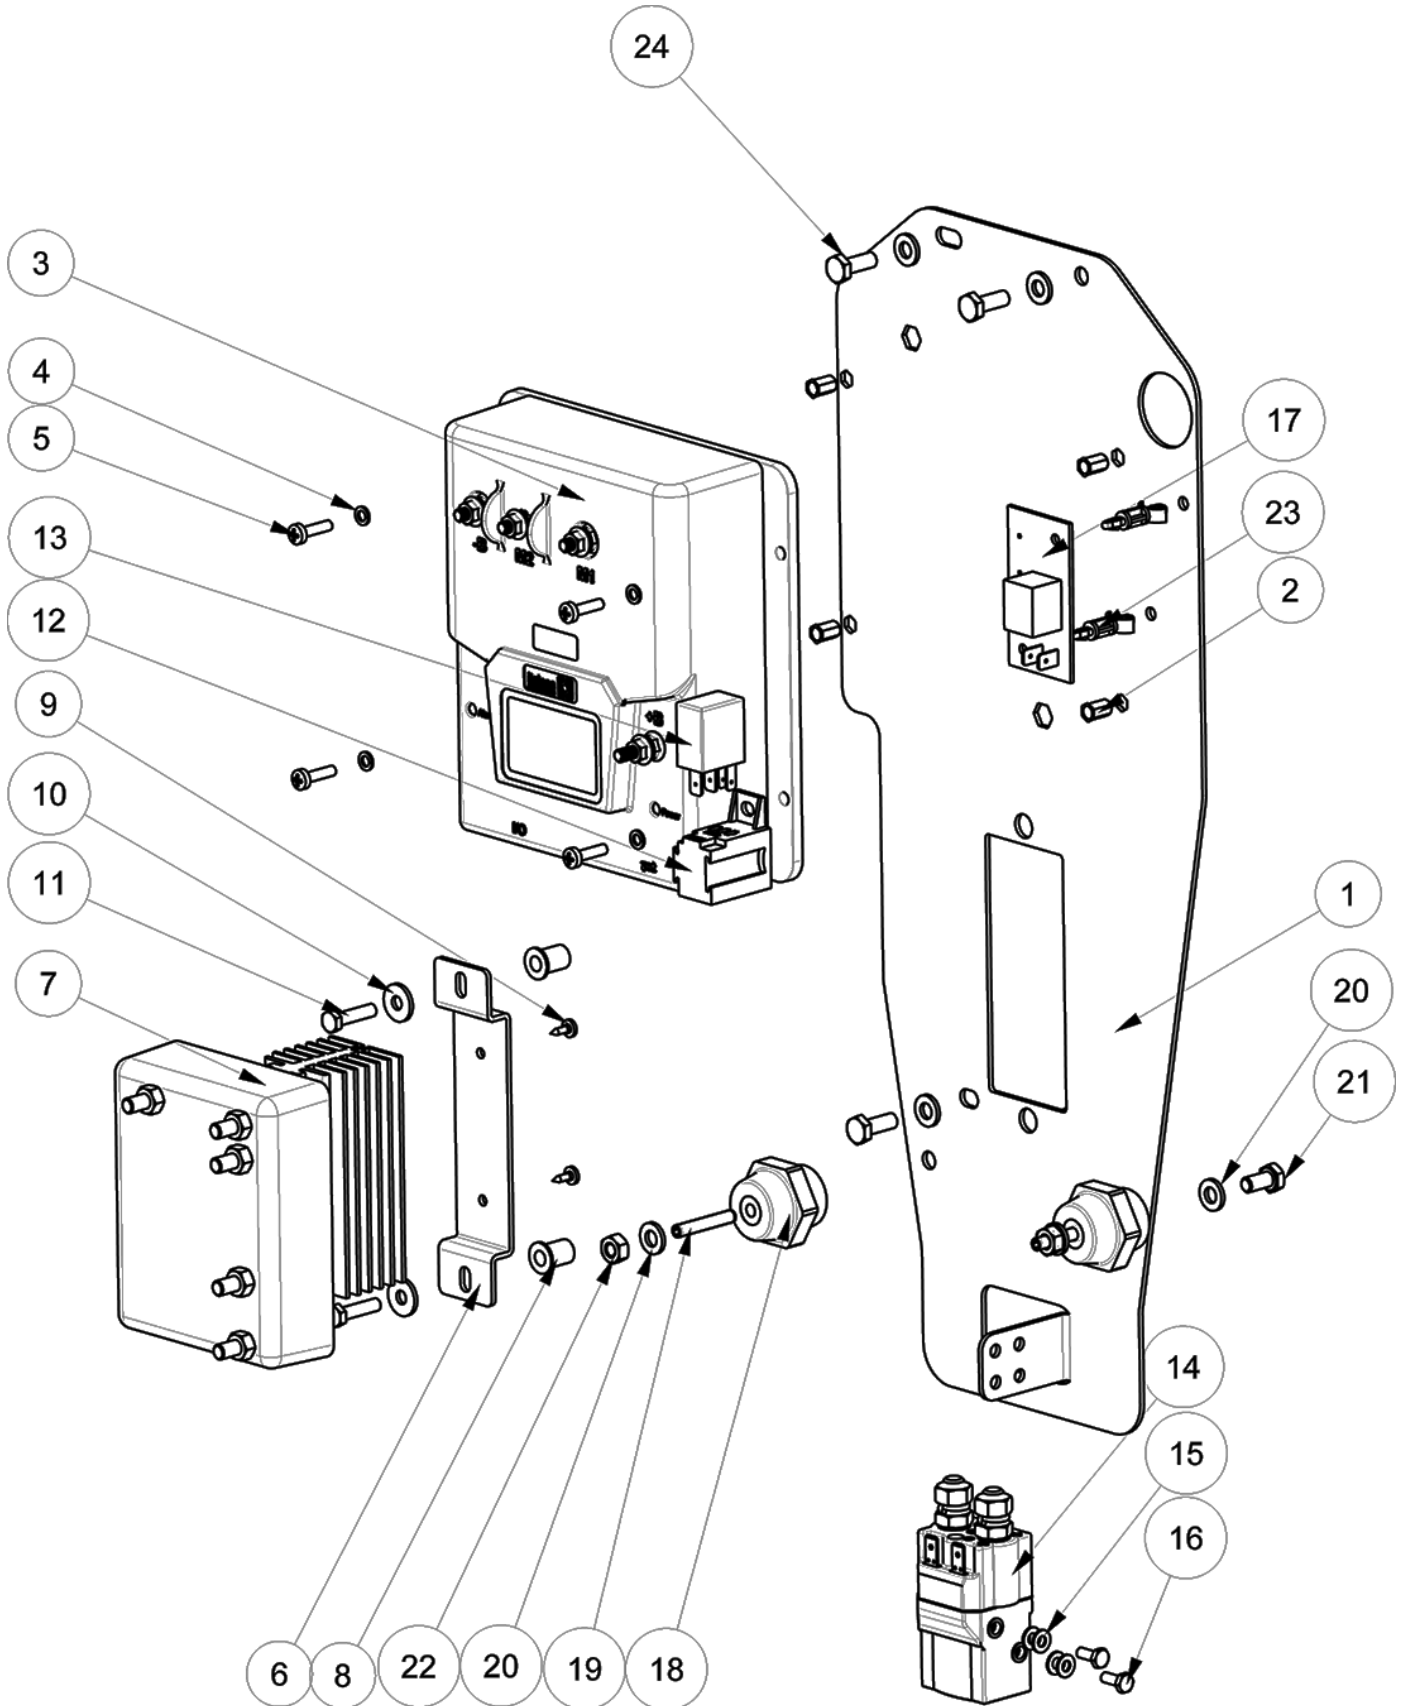

ELECTRICAL COMPONENT AND HARNESS GROUP

ELECTRICAL COMPONENT AND HARNESS GROUP

Ref.	Part No.	Mfr. Date	Description	Qty.
1	LAFN11890	( )	Plate	1
2	VTVR00306	( )	Insert, Threaded M5	4
3	MECE00927	( )	Panel, Board 7ch4q162 150a 24- 36v	1
4	897204	( )	Washer, D.4, Grover, Uni1751, A2	4
5	897359	( )	Screw, Tctc, M4x16, Acciaio, Inox	4
6	LAFN11849	( )	Plate	1
7	MECE00526	( )	Panel, Power Service	1
8	MPVR13464	( )	Bushing	2
9	VTVT00040	( )	Screw	2
10	897384	( )	Washer, M5x14, Inox	2
11	897170	( )	Screw, Te, M5x20	2
12	MEVR02888	( )	Base Te V23333- Z1001- B045	1
13	MECE00456	( )	Relay, Brush Head	1
14	METT00086	( )	Contacto 100a	1
15	897156	( )	Washer, D. 4, Inox	4
16	897151	( )	Screw, Te, M4x10, Inox	2
17	MECE00755	( )	Ct230 Horn Card	1
18	MEVR47082	( )	Insulator	2
19	VTVT00900	( )	Grub Screw M 6- 30 Con Es	2
20	897106	( )	Washer, Flat, 6,00x11,00x1,6, Ss	7
21	897130	( )	Screw, Te, M6x12, Uni5739, A2	2
22	897405	( )	Nut, M6, Uni5588, Inox, A2	2
23	MEVR01708	( )	Column	2
24	897128	( )	Screw Te 6x16 Uni5739	3