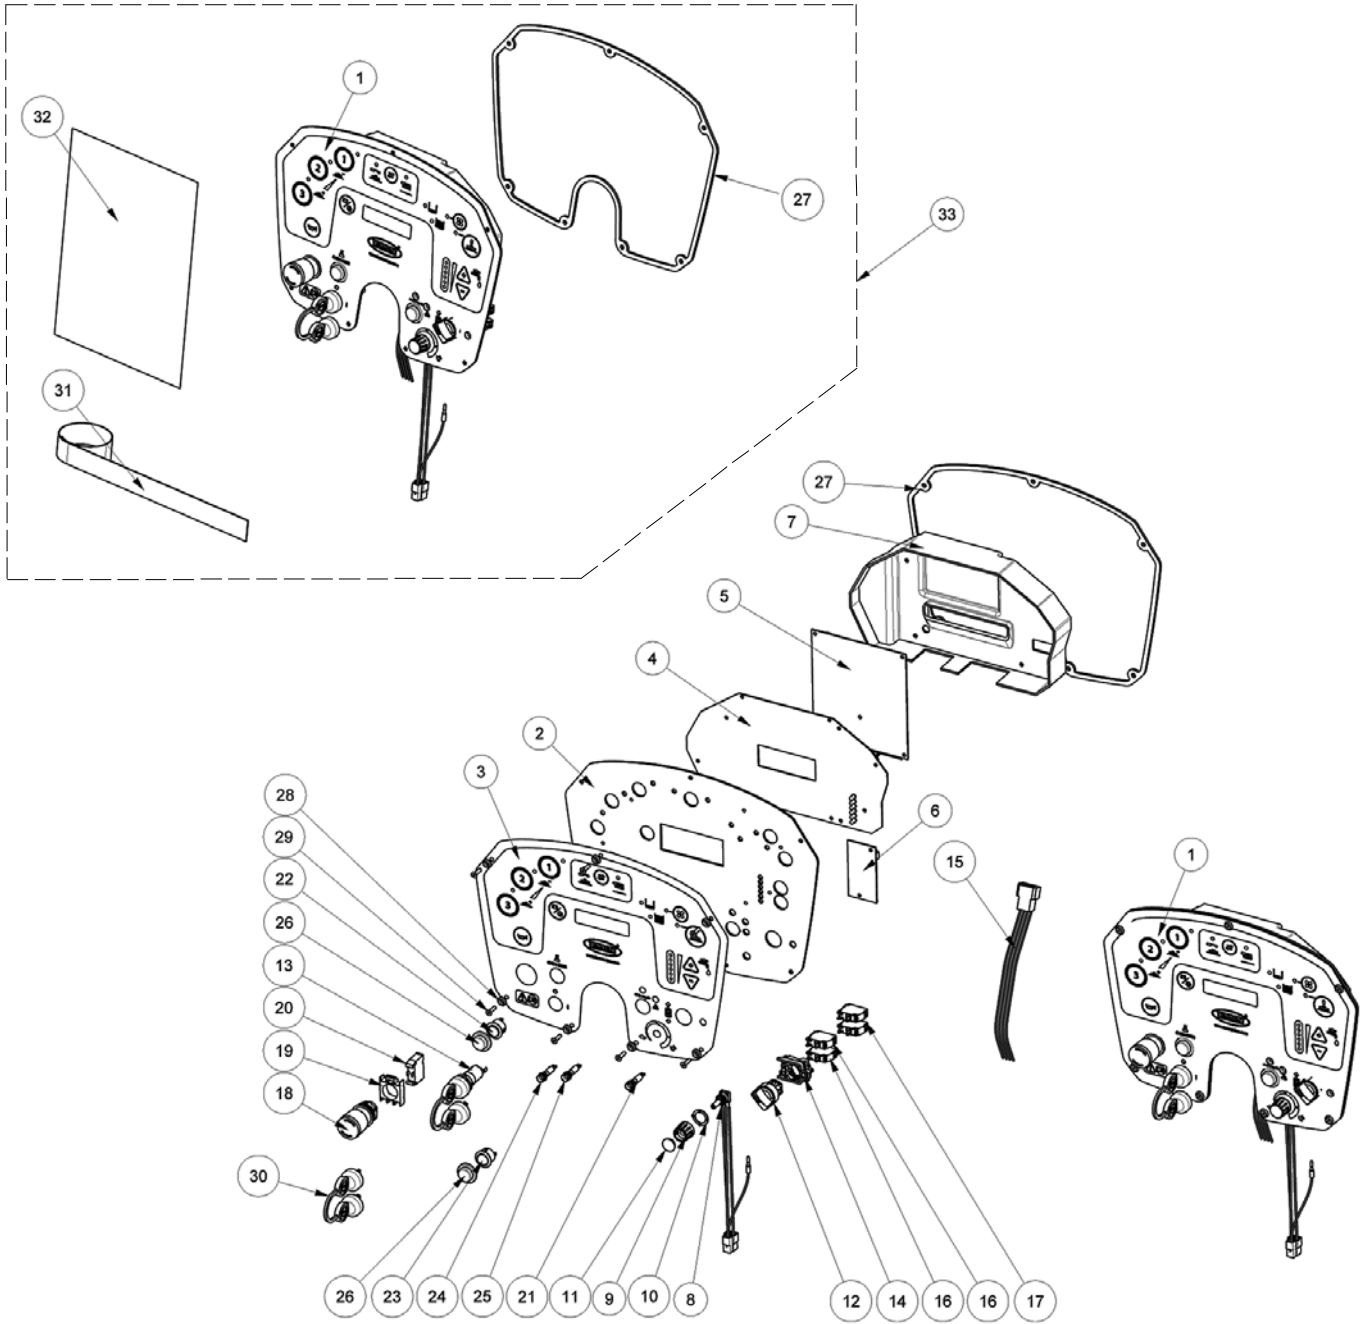

CONTROL PANEL GROUP, WITH ec-H2O

CONTROL PANEL GROUP, WITH ec- H2O

Ref.	Part No.	Mfr. Date	Description	Qty.
1	MECE00937	( )	Panel	1
2	LAFN11719	( )	Support	1
3	N/A	( )	Label (Order Label Kit KTRI06603)	1
4	KTRI06415*	( )	Kit, Display Board	1
5	KTRI06416*	( )	Kit, Board, Logic	1
6	MECE00533	( )	Panel, Board Interface	1
7	MPVR05840	( )	Cover	1
8	MEVR02044	( )	Potentiometer	1
9	MEVR01573	( )	Knob, Small	1
10	MEVR01574	( )	Ring Nut 2204	1
11	MEVR01575	( )	Cap 2202	1
12	MEVR02011	( )	Selector	1
13	MECI00723	( )	Switch, Key	1
14	MEVR02038	( )	Support	1
15	MECB02035	( )	Wiring	1
16	MEVR02039	( )	Contact	2
17	MEVR02012	( )	Contact	2
18	MECI00582	( )	Switch	1
19	MECI00583	( )	Bracket	1
20	MECI00584	( )	Contact	1
21	MECB01250	( )	Light, Led	1
22	MECI00556	( )	Switch	1
23	MECI00768	( )	Switch	1
24	MEVR02859	( )	Light, Led Green 36v	1
25	MEVR02860	( )	Light, Led Red 36v	1
26	MPVR13481	( )	Cap, Display	2
27	GUG000702	( )	Gasket	1
28	VTRS00119	( )	Washer, Screw, Black	7
29	897502	( )	Screw, M4x16, Tspei, Uni5933	7
30	MEVR02703	( )	Key, Spare Battery	1
31	MEVR02709	( )	Strap, Static	1
32	PLDC04564	( )	Manual, Instr	1
33	KTRI06584*	( )	Kit, Display Board (Includes Items 1- 32)	1

* Requires Tennant *True* service or an authorized Tennant service provider.