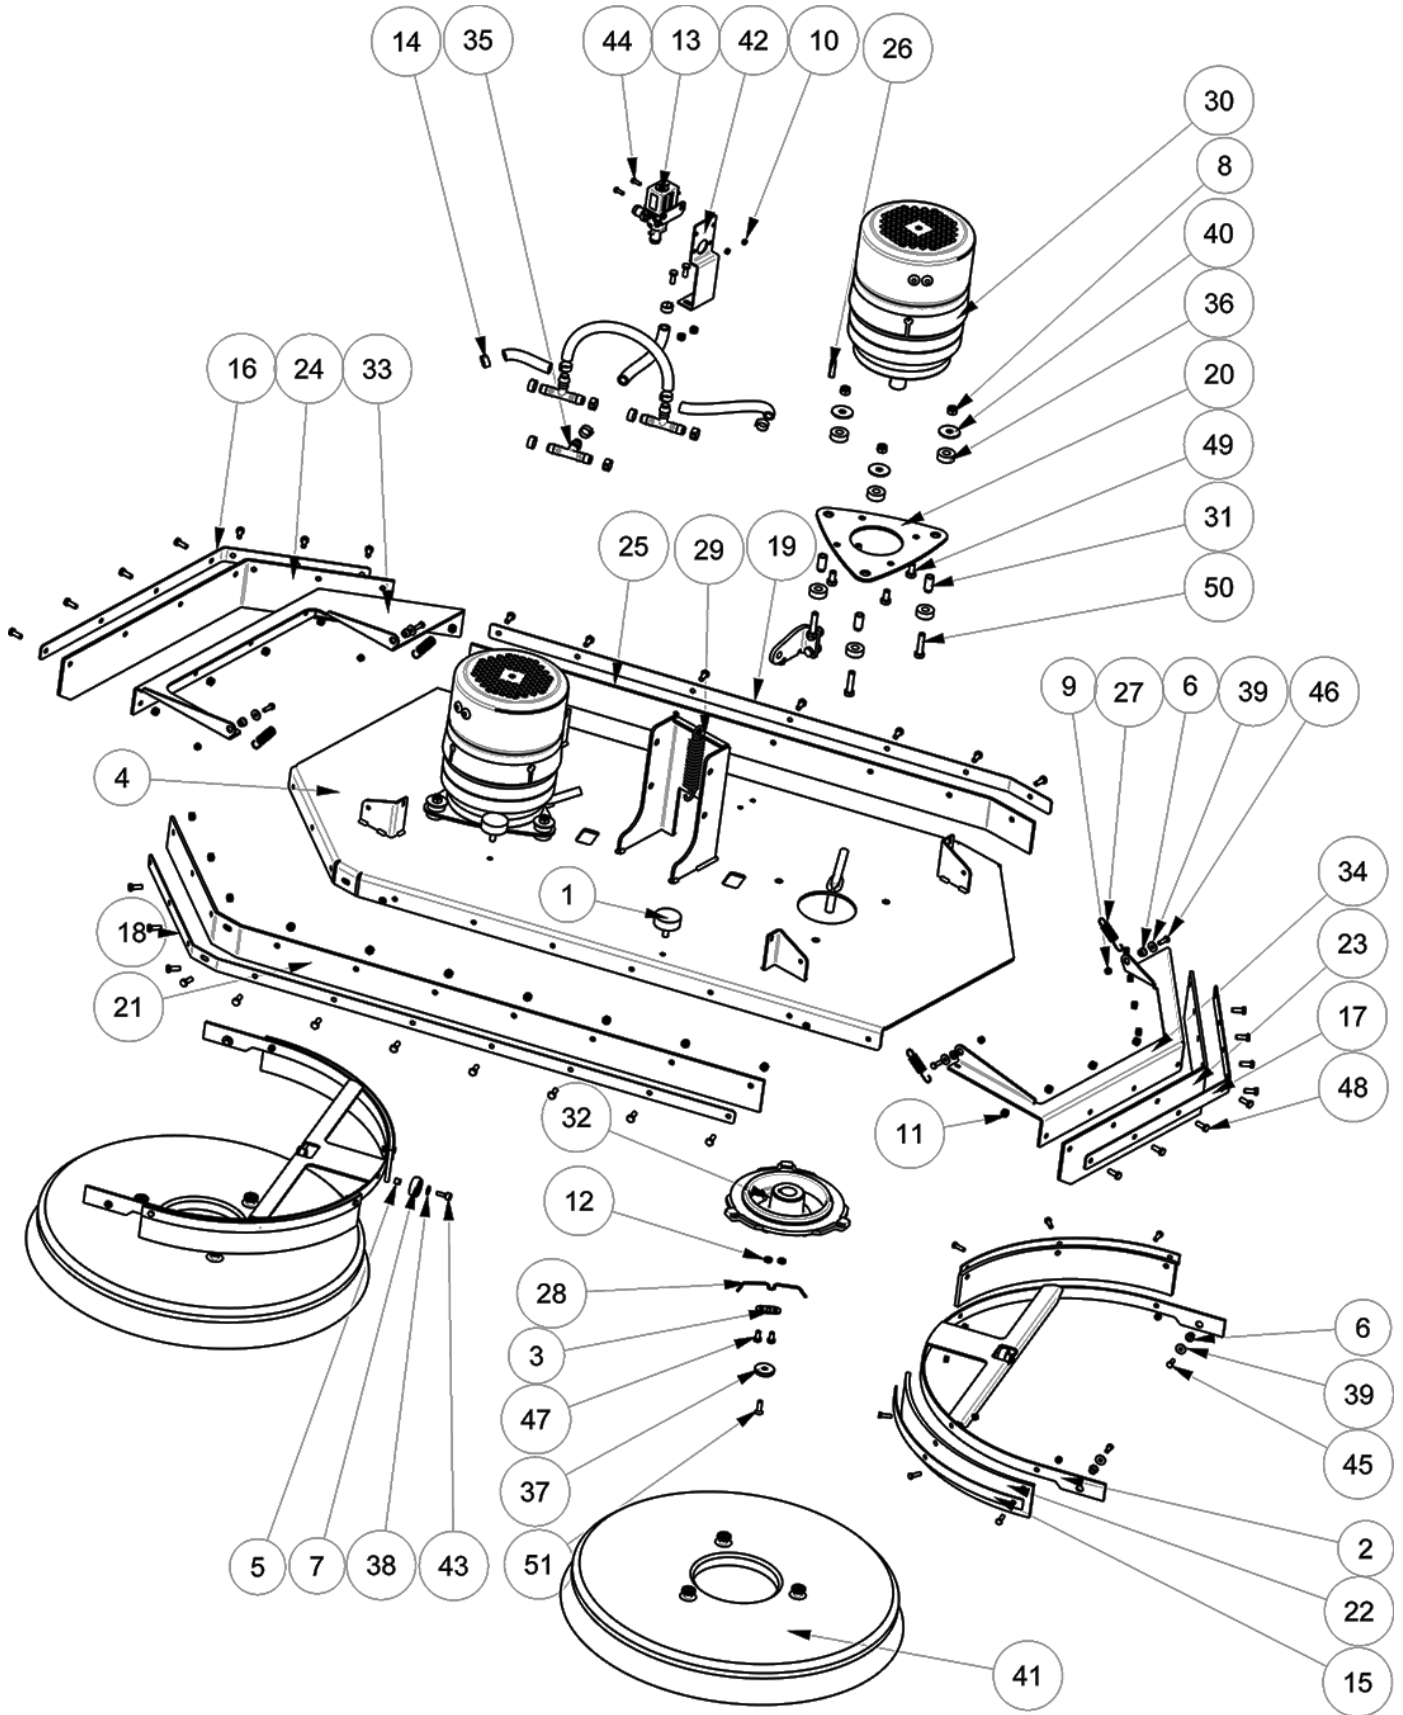

SCRUB HEAD GROUP (105cm Disk Model)

SCRUB HEAD GROUP (105cm Disk Model)

Ref.	Part No.	Mfr. Date	Description	Qty.	
1	ABG000026	( )	Vibration Damp	2	
2	LAFN06989	( )	Support	2	
3	LAFN05797	( )	Plate, Spring	2	
4	LAFN06988	( )	Support	1	
5	897231	( )	Bushing	2	
6	CUVR00140	( )	Bushing, Center Brush	8	
7	897524	( )	Bearing, Ball, 8b 30d 11w	2	
8	VTDD01701	( )	Nut M8 Inox+Zin.	9	
9	VTDD01693	( )	Nut M 5 Inx	16	
10	VTDD00147	( )	Nut M 4 Inx U.5588	2	
11	897105	( )	Nut, M6, Inox	35	
12	LAFN04140	( )	Spacer	4	
13	MEEV00043	( )	Valve, Solenoid	1	
14	FSVR00255	( )	Clamp, Head	12	
15	LAFN07002	( )	Bracket	4	
16	LAFN07006	( )	Bracket	1	
17	LAFN07005	( )	Bracket	1	
18	LAFN07004	( )	Bracket	1	
19	LAFN07003	( )	Bracket	1	
20	LAFN05785	( )	Flange Door Motor	2	
21	MPVR05036	( )	Flap	1	
22	MPVR05034	( )	Flap	4	
23	MPVR05037	( )	Flap (Left)	1	
24	MPVR05038	( )	Flap (Right)	1	
25	MPVR05035	( )	Flap (Rear)	1	
26	VTVR14052	( )	Key 8x 7x30 Uni 6604a	2	
27	MLML02801	( )	Spring Flap Later.	4	
28	MLML00240	( )	Spring, Retainer	2	
29	MLML00241	( )	Spring, Brush	1	
▽	30	MOCC00195	( )	Motor	2
▲	MEVR05203	( )	( )	Brush, Motor, Carbon	2
31	LAFN04141	( )	( )	Pin Plate Motor	6
32	MFVR00139	( )	( )	Disk, Drive, Aluminium	2
33	LAFN07012	( )	( )	Plane	1
34	LAFN07013	( )	( )	Plane	1
35	897268	( )	( )	Connector 3 Vie	3
36	GUG000264	( )	( )	Washer	12
37	LAFN04146	( )	( )	Washer, Fixed, Dish	2
38	897106	( )	( )	Washer, Flat, 6,00x11,00x1,6, Ss	2
39	897384	( )	( )	Washer, M5x14, Inox	8

▽ ASSEMBLY

▲ INCLUDED IN ASSEMBLY