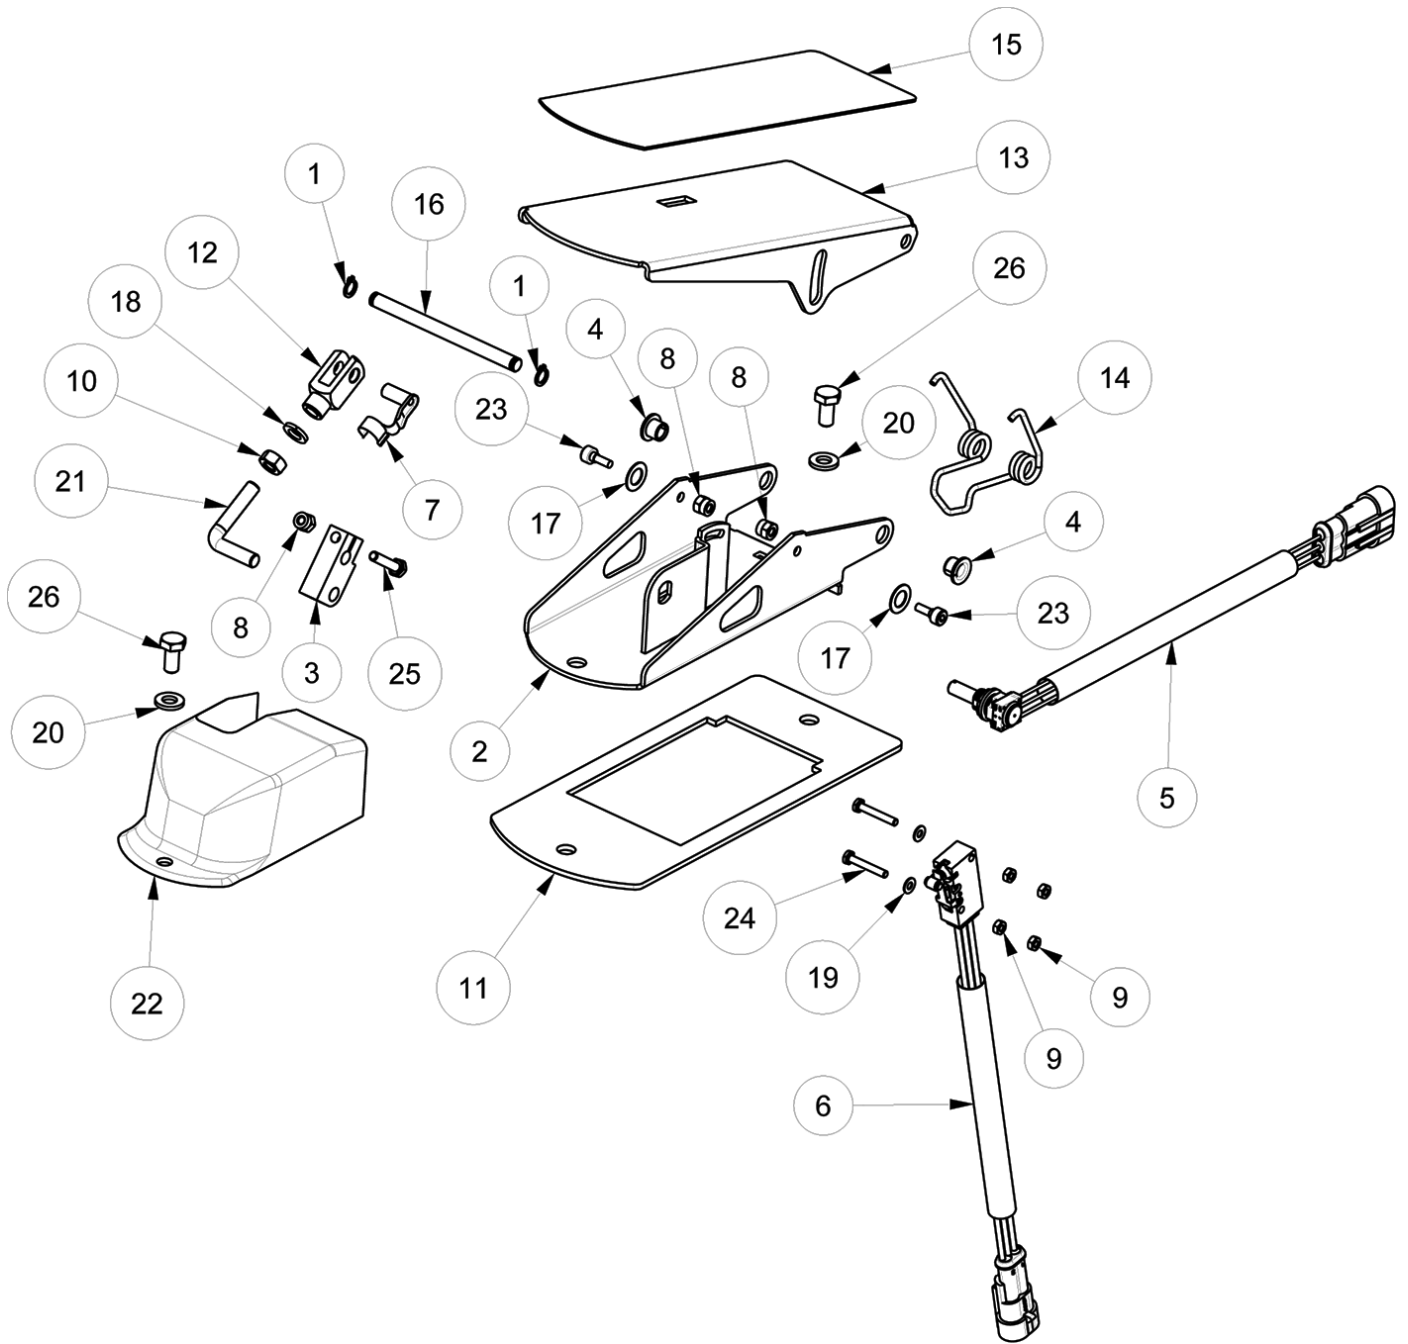

STANDARD PARTS

ACCELERATOR PEDAL BREAKDOWN (MPVR02056)

ACCELERATOR PEDAL BREAKDOWN (MPVR02056)

Ref.	Part No.	Mfr. Date	Description	Qty.
1	VTAE48552	( )	Clip External Din 471 D.6	2
2	LAFN07532	( )	Base	1
3	LAFN01149	( )	Rod, Connecting, Pedal Step	1
4	CUVR00183	( )	Bushing	2
5	MECB01227	( )	Potentiometer, Traction	1
6	MECB01228	( )	Contact, Micro, Pedal	1
7	CMCV75717	( )	Clip Uni 1676 M6	1
8	VTDD04369	( )	Nut M 4 Tef Uni 7473	3
9	897189	( )	Nut, M3, Inox	4
10	VTDD00482	( )	Nut M 6 Zin Uni 5588	1
11	LAFN05802	( )	Flange Pedal Accelerator	1
12	CMCV76639	( )	Fork M 6 Uni 1676	1
13	LAFN06474	( )	Plate, Pedal	1
14	MLML00034	( )	Pedal Spring	1
15	MPVR00866	( )	Plate, Slip	1
16	LAFN00524	( )	Pin, Pedal	1
17	MPVR05528	( )	Washer	2
18	897129	( )	Washer, D.6, Grw, Uni1751, Inox	1
19	VTRS00385	( )	Washer Uni 6592 3,2x7x0,5 Inox	2
20	VTRS00503	( )	Washer D. 6 Uni 6592	2
21	LAFN00909	( )	Bracket Pedal Wire	1
22	MPVR00302	( )	Crankcase Feeder Pedal	1
23	VTVT00089	( )	Screw Tcce Uni 5931 4x10 Zb	2
24	VTVT01350	( )	Screw, M3x20	2
25	VTVT00727	( )	Screw Te M 4,20	1
26	897130	( )	Screw, Te, M6x12, Uni5739, A2	2