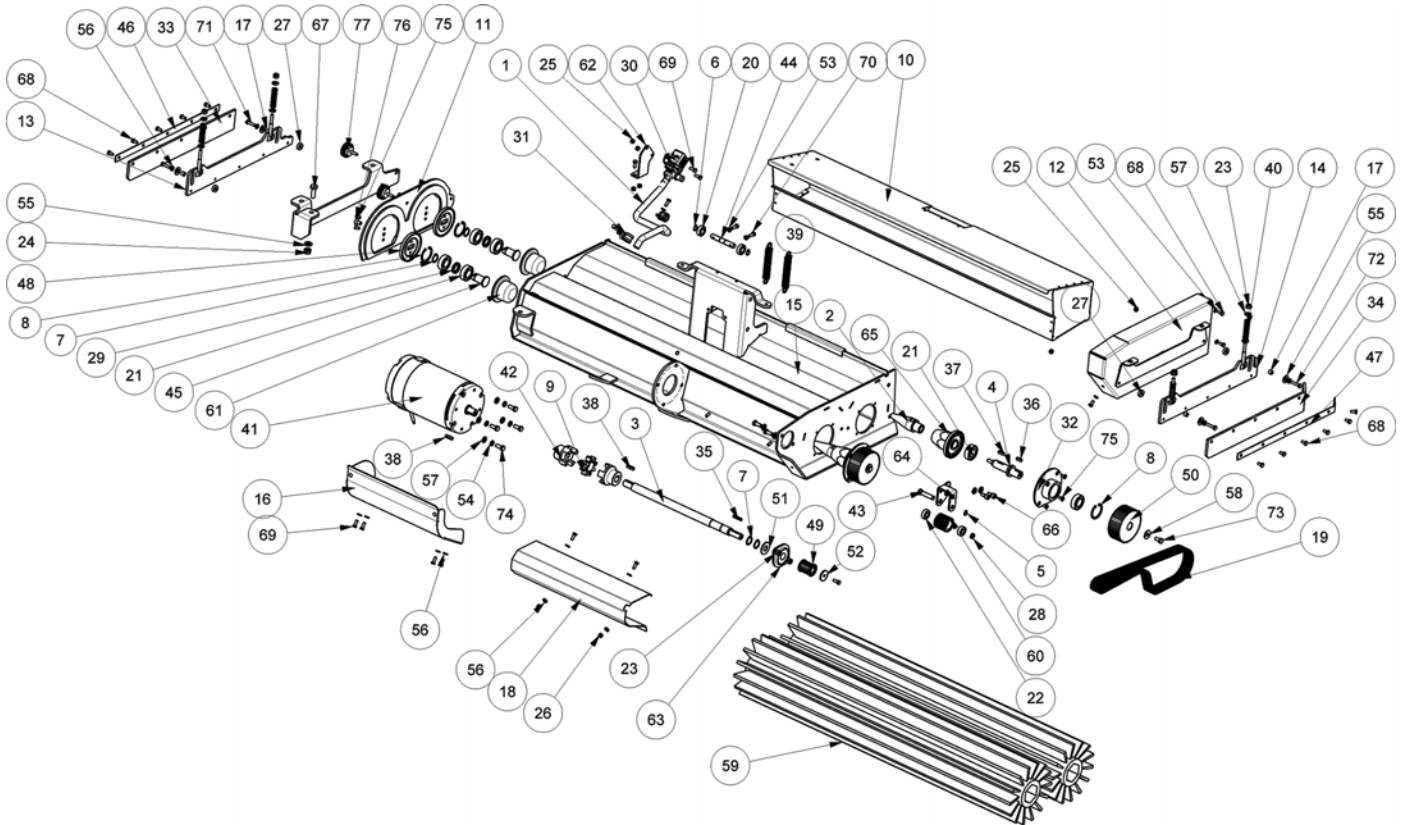

STANDARD PARTS

SCRUB HEAD GROUP (100cm Cylindrical Brush Model)

SCRUB HEAD GROUP (100cm Cylindrical Brush Model)

Ref.	Part No.	Mfr. Date	Description	Qty.	
2	LAFN10125	( )	Shaft Brush Insertion	2	
3	ALTR00093	( )	Shaft	1	
4	ALTR00092	( )	Shaft	2	
5	VTAE87276	( )	Seeger Ext. D10 Din471	1	
6	VTAE14016	( )	Seeger External Din 471 D.12	2	
7	897280	( )	Circlip, D. 20, Uni7435	4	
8	VTAE14086	( )	Circlip D. 42 Uni 7437	4	
9	MPVR06304	( )	Ring	1	
10	LAFN08073	( )	Cover	1	
11	LAFN08097	( )	Plate, Head, Right	1	
12	LAFN08074	( )	Panel, Left	1	
13	LAFN08076	( )	Support, Right	1	
14	LAFN08075	( )	Support, Left	1	
15	LAFN08056	( )	Head	1	
16	LAFN08080	( )	Housing, Motor	1	
17	LAFN04184	( )	Bushing, Roll	4	
18	LAFN08081	( )	Cover, Drive Shaft	1	
19	MTCG00137	( )	Belt, Toothed, 950 Rpp5 M 32 Dd	1	
20	CUVR46942	( )	Bearing, Main Brush, Pulley	2	
21	CUVR19846	( )	Bearing 6004rs - Skf	8	
22	CUVR29964	( )	Bearing, Ball 6000- 2rs1	2	
23	VTDD01701	( )	Nut M8 Inox+Zin.	6	
24	897431	( )	Nut Autobl.M10 Inox Din 985	1	
25	897105	( )	Nut, M6, Inox	4	
26	897105	( )	Nut, M6, Inox	4	
27	LAFN06396	( )	Spacer, Flap, Left	4	
28	LAFN06846	( )	Spacer	1	
29	LAFN08088	( )	Spacer	2	
30	MEEV00043	( )	Valve, Solenoid	1	
31	897364	( )	Clamp, Stl, 16d, Insulated	2	
32	LAFN08057	( )	Flange	2	
33	MPVR06262	( )	Flap Dx Ct230 (Right)	1	
34	MPVR06263	( )	Flap Sx Ct230 (Left)	1	
35	VTVR13164	( )	Key Uni 6604 5x5x30	1	
36	VTVR00053	( )	Key Uni 6604 6x6x18	2	
37	VTVR28706	( )	Key 6x 6x20 Uni 6604a	2	
38	VTVR23472	( )	Key 6x6x25	2	
39	897235	( )	Spring D. 17.5 X110 N38	2	
40	MLML00302	( )	Spring, Recording Flap	4	
▽	41	MOCC00421	( )	Motor, Brush	1
▲	MOCC00344	( )	Motor, Carbon Brushes	1	
	42	ALTR00094	( )	Hub	2
	43	LAFN06847	( )	Pin, Belt Tensioner	1
	44	LAFN08082	( )	Pin	1
	45	LAFN08089	( )	Pin	2

▽ ASSEMBLY

▲ INCLUDED IN ASSEMBLY