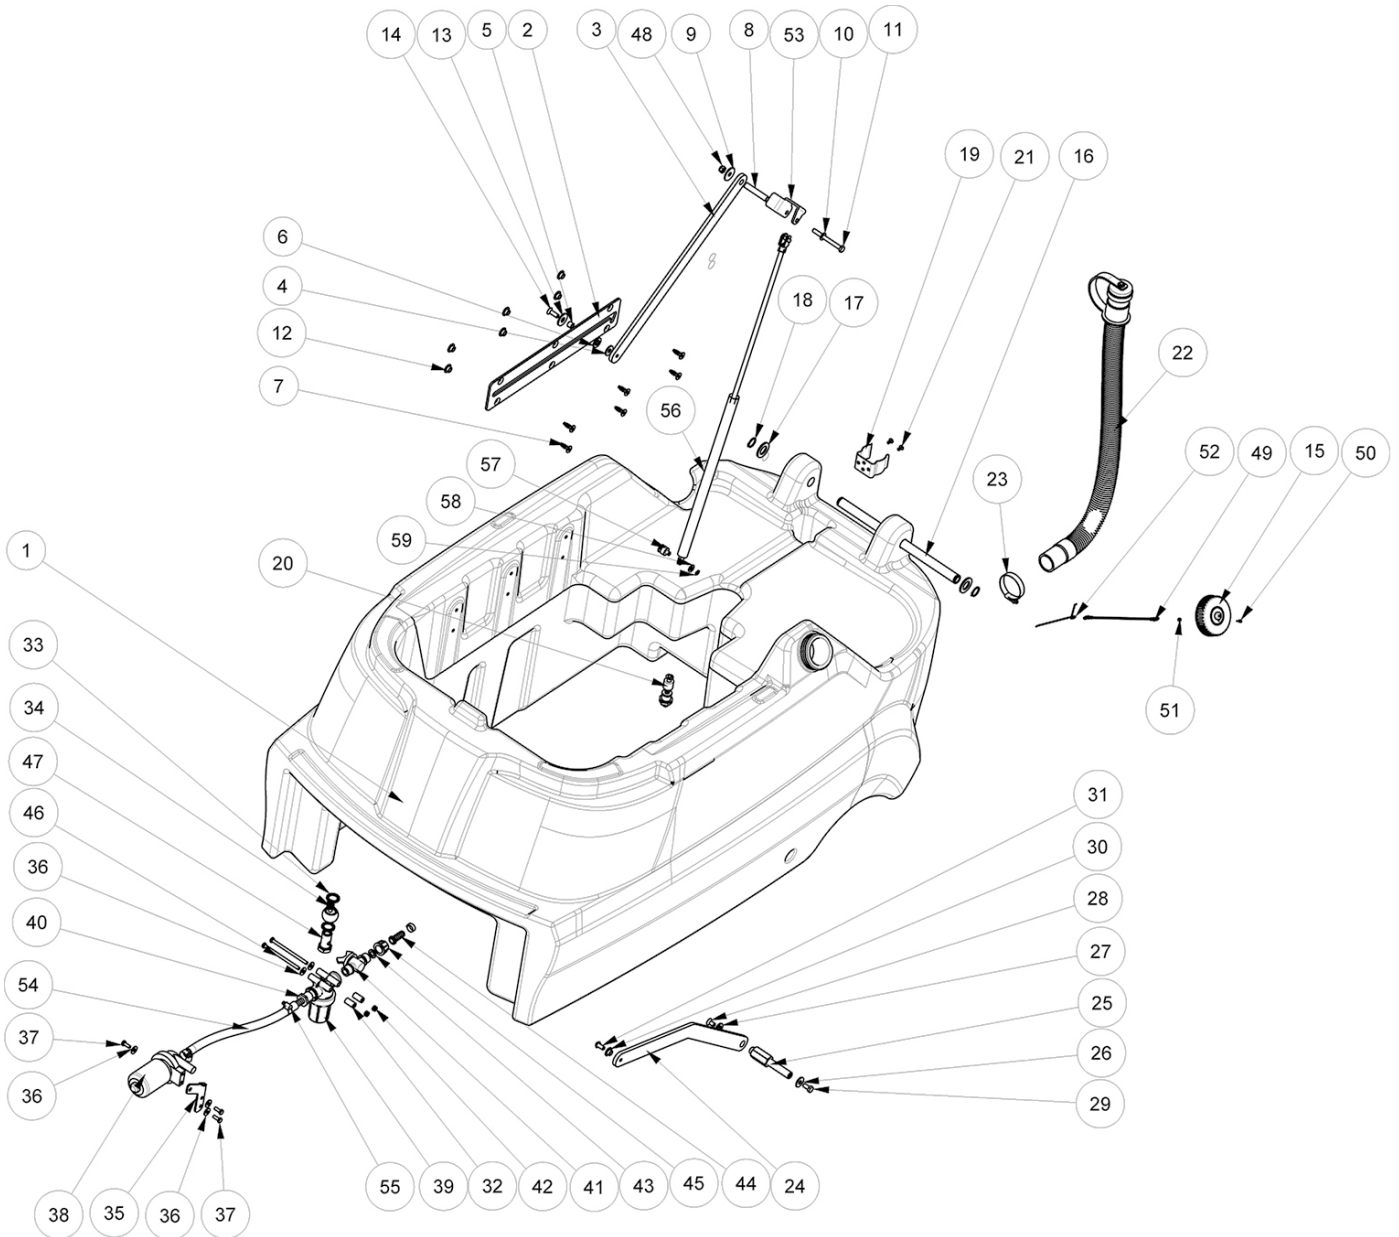

SOLUTION TANK GROUP

Ref.	Part No.	Mfr. Date	Description	Qty.
1	MPVR13427	( )	Tank, Soltn	1
2	LAFN11878	( )	Guide	1
3	LAFN11879	( )	Rod	1
4	897120	( )	Washer, D.8x24, Uni6593, Inox	1
5	LAFN09160	( )	Bushing	1
6	897215	( )	Washer, D.12x24, Uni6592, Inox	2
7	VTVT01608	( )	Screw Sts- Plus Kn6041 8x25	6
8	LAFN11880	( )	Spacer	1
9	897375	( )	Washer, D. 8 X32, Uni6593, Inox	1
10	897216	( )	Washer, D. 8, Grw, Uni1751, Inox	1
11	VTVT00734	( )	Screw Te M. 8- 80	1
12	897218	( )	Bushing, Brush Deck Support	6