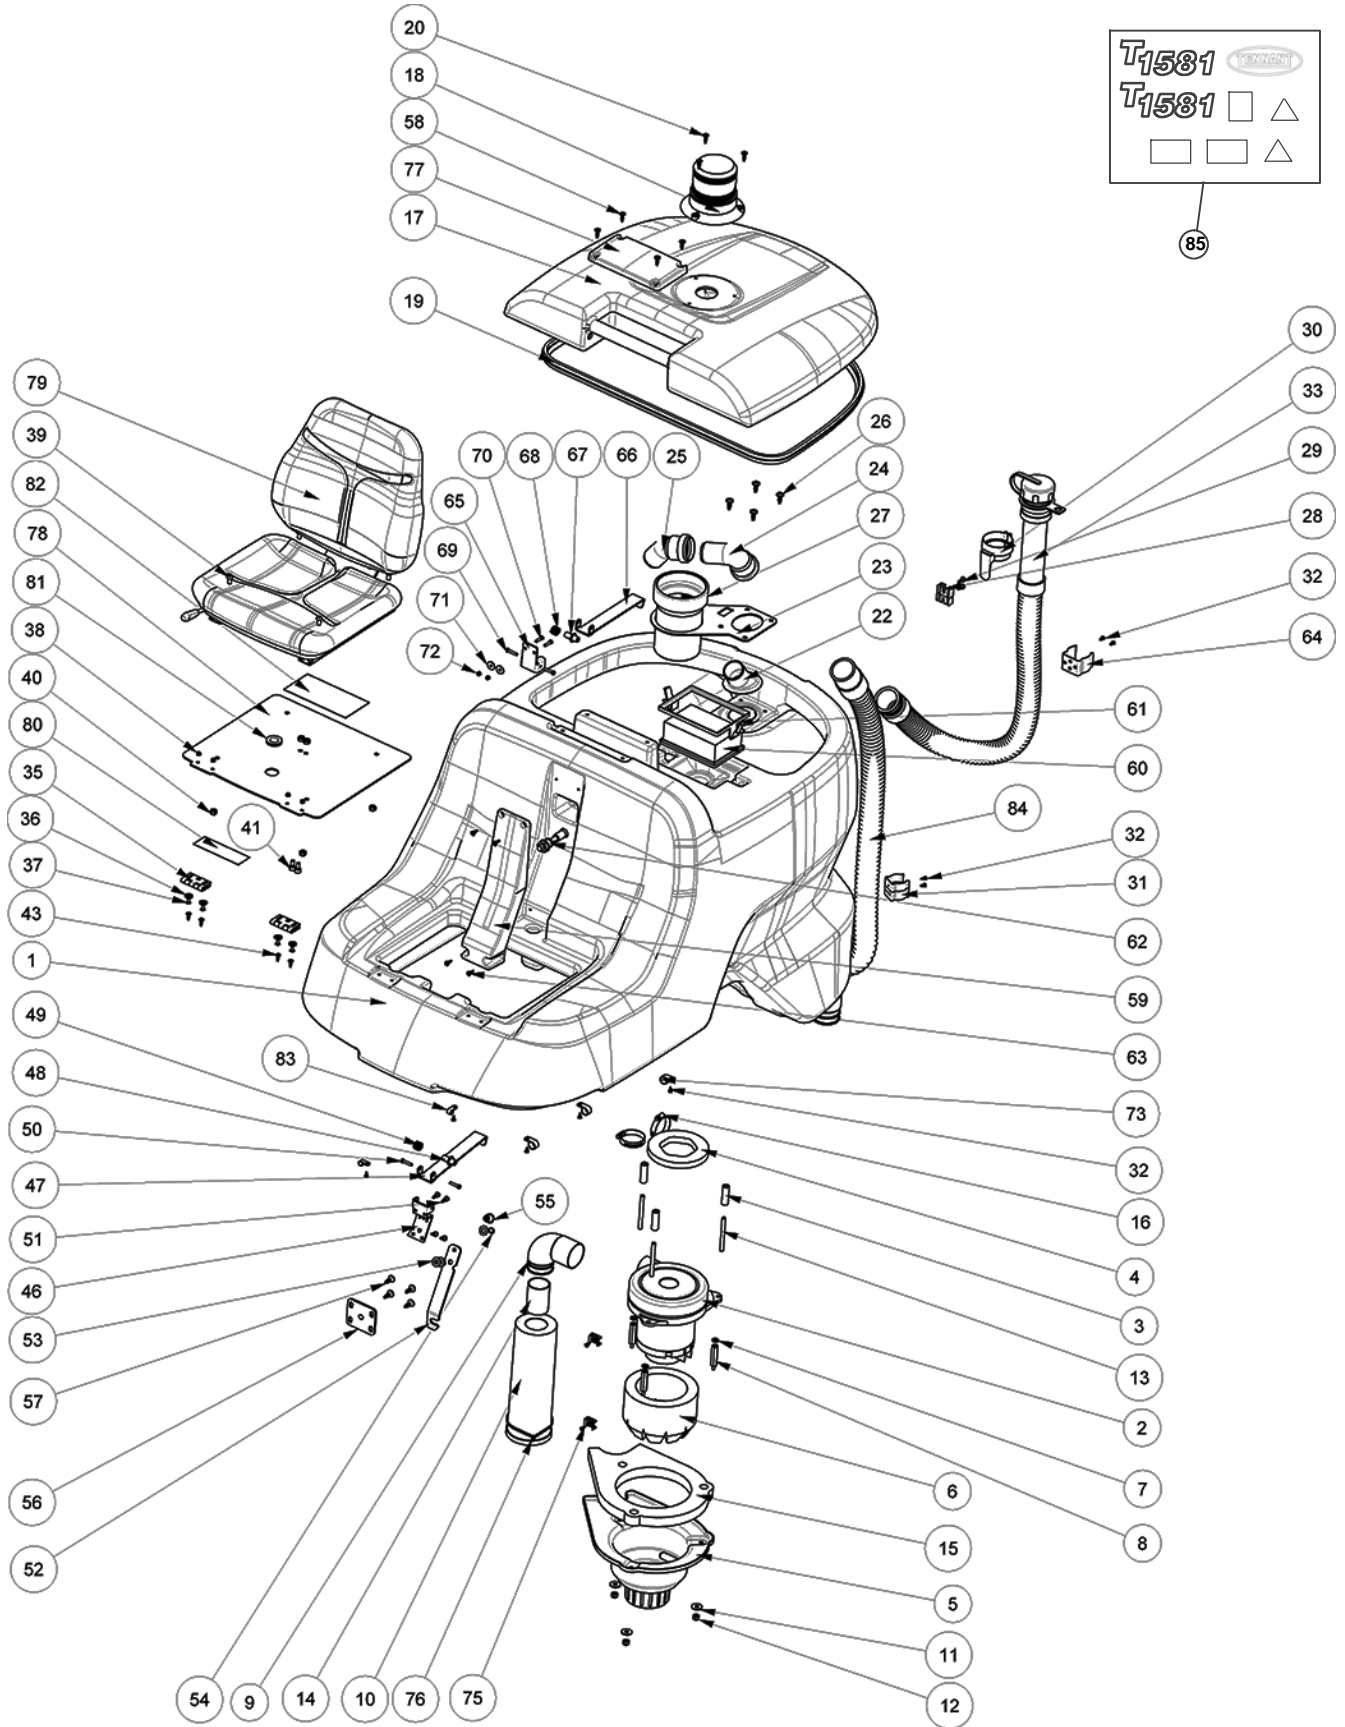

RECOVERY TANK GROUP

RECOVERY TANK GROUP

Ref.	Part No.	Mfr. Date	Description	Qty.
	1	MPVR13428	( ) Tank, Recovery	1
▽	2	MOCC00495	( ) Vacuum Ametek By2 It Dc 650w 36v	1
▲		MEVR02612	( ) Motor, Vacuum, Carbon Brush	1
	3	LAFN03760	( ) Spacer, Wheel	3
	4	GUG000509	( ) Gasket, Vacuum, Motor	1
	5	MPVR13460	( ) Crankcase	1
	6	ITS000110	( ) Dampner	1
	7	897216	( ) Washer, D. 8, Grw, Uni1751, Inox	3
	8	LAFN11920	( ) Spacer Ch13 F8 M6 H52	3
	9	MPVR13497	( ) Sleeve 90	1
	10	MPVR07212	( ) Tube, Air Outlet	1
	11	897120	( ) Washer, D.8x24, Uni6593, Inox	3
	12	VTDD01701	( ) Nut M8 Inox+Zin.	3
	13	VTVR01089	( ) Bar M8x90	3
	15	ITS000111	( ) Dampner	1
	16	897448	( ) Clamp, Hose, Wormdrive, 45 - 60d	2
	17	MPVR13429	( ) Cover, Recovery Tank	1
	18	MELF00053	( ) Light, Flashing	1
	19	GUG000722	( ) Gasket, Lid	1
	20	VTVT01591	( ) Screw Sts Kn1038 6x20 T25 A2	3
	22	MPVR13448	( ) Flange	1
	23	LAFN11884	( ) Support	1
	24	RCVR00764	( ) Connector	1
	25	RCVR00765	( ) Connector	1
	26	VTVT01430	( ) Screw Sts Kn1038 8x22 - T40 A2	4
	27	FTAC00082	( ) Filter, Water	1
	28	MPVR11684	( ) Joint, Tube	1
	29	VTVT01073	( ) Screw Sts Kn1039 6x16 - T25 A2	2
	30	MPVR13105	( ) Hook	1
	31	9017721	( ) Clip, Hose, Recvy	1
	32	VTVT48694	( ) Screw Tcb Tc 5 X12 Uni 9707 Tz	11
	33	TBBP00487	( ) Tube Drain Pu Ct230 (Recovery Drain Hose)	1
	35	CEVR00060	( ) Hinge, Seat	2
	36	897152	( ) Washer, D.8, Uni6592, Inox	4
	37	897658	( ) Screw, M5x12, Tspei, Uni5933	4
	38	VTDD01693	( ) Nut M 5 Inx	4
	39	VTVT00779	( ) Screw Tbei M 8x 16 Iso 7380 lx	4
	40	VTDD01701	( ) Nut M8 Inox+Zin.	6
	41	897347	( ) Screw, Tcei, M.8x16	2
	43	VTVT01072	( ) Screw Sts Kn1038 5x16 - T20 A2	4
	46	LAFN11886	( ) Bracket	1
	47	LAFN11169	( ) Rod	1
	48	LAFN11170	( ) Bushing	1
	49	MLML00488	( ) Spring	1

▽ ASSEMBLY

▲ INCLUDED IN ASSEMBLY