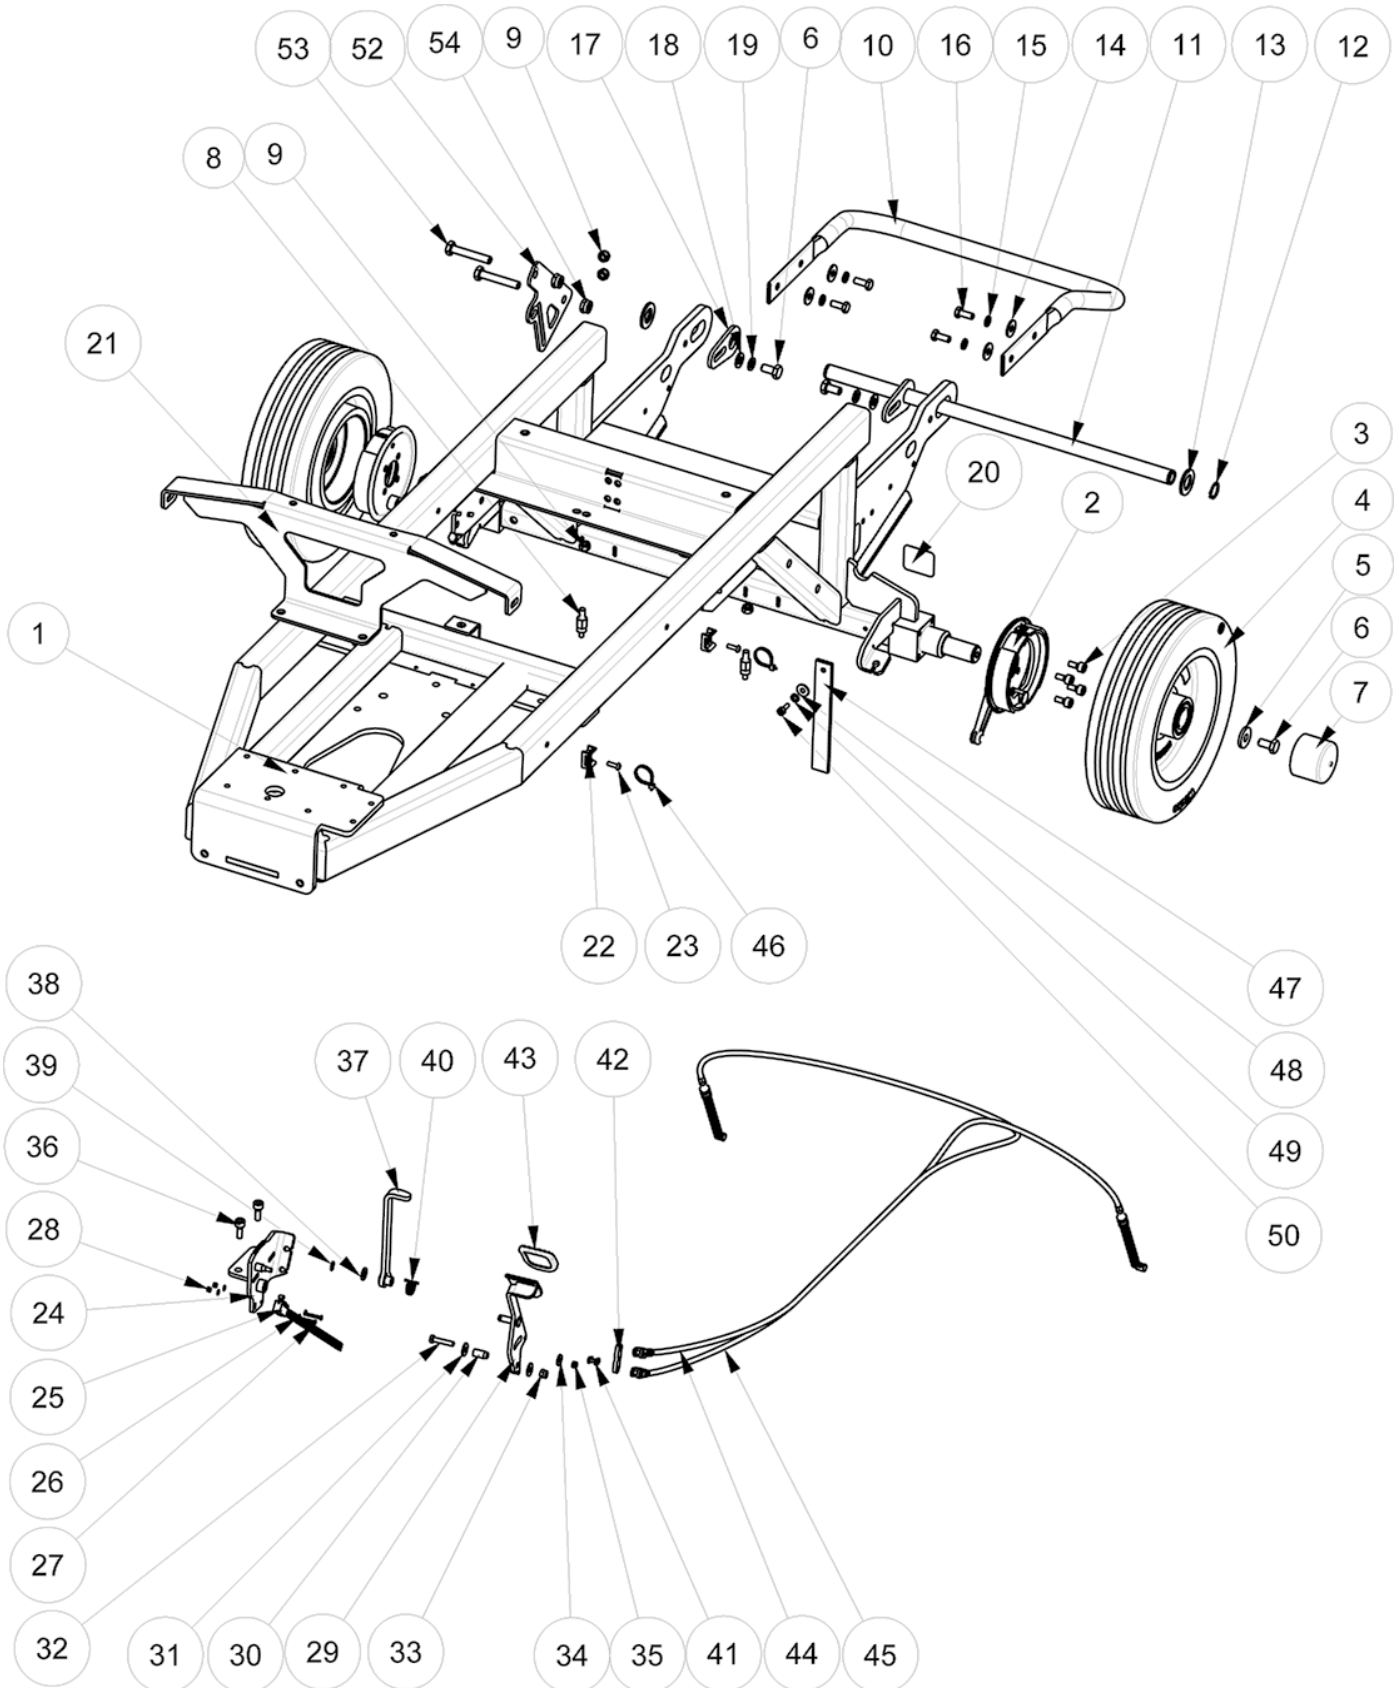

FRAME GROUP

FRAME GROUP

Ref.	Part No.	Mfr. Date	Description	Qty.
1	LAFN11872	( )	Frame	1
2	RTRT45090	( )	Block, Brake	2
3	897347	( )	Screw, Tcei, M.8x16	8
4	RTRT00795	( )	Wheel 305/80- 205/K	2
5	LAFN04144	( )	Washer, Rear Wheels	2
6	VTVT13936	( )	Screw, M10x20	4
7	MPVR12162	( )	Cap 60,34x44,46	2
8	LAFN11739	( )	Pin	2
9	VTDD01701	( )	Nut M8 Inox+Zin.	4
10	LAFN11876	( )	Bumper	1
11	LAFN11877	( )	Pin	1
12	VTAE00105	( )	Ring D20 Uni7435 Aisi420	2
13	897288	( )	Washer, Uni6592, Foro 20, Inox	2
14	897120	( )	Washer, D.8x24, Uni6593, Inox	4
15	897216	( )	Washer, D. 8, Grw, Uni1751, Inox	4
16	897316	( )	Screw, Te, M8x20, Uni5739, Inox	4
17	LAFN11875	( )	Plate	2
18	897432	( )	Washer, D. 10x21, Uni6592, Inox	2
19	897392	( )	Washer D.10	2
20	N/A	( )	Label (Order Label Kit KTRI06603)	2
21	LAFN11873	( )	Bracket	1
22	FSVR00243	( )	Base Cable Tie, Plastic	2
23	897329	( )	Screw, Tbei, M5x16, Inox	2
24	LAFN05766	( )	Support Pedale Cpl	1
25	MECI44780	( )	Microswitch D2vw- 5l2a- 1m Omr	1
26	VTRS00385	( )	Washer Uni 6592 3,2x7x0,5 Inox	4
27	VTVT01350	( )	Screw, M3x20	2
28	9018496	( )	Nut, Strap, Sqge	2
29	LAFN05767	( )	Pedal Brake	1
30	LAFN04142	( )	Pin, Pedal Brake	1
31	897112	( )	Washer, Flat, 6,00x18,00x1,6	2
32	VTVT00433	( )	Screw, M6x30	1
33	08712	( )	Nut, Hex, Lock, M6 X 1.00, NI, Ss	1
34	897384	( )	Washer, M5x14, Inox	1
35	VTDD01693	( )	Nut M 5 Inx	1
36	897377	( )	Screw Tcei M8x20 Uni5931 Inox	2
37	LAFN51019	( )	Pedal, Block	1
38	897152	( )	Washer, D.8, Uni6592, Inox	1
39	VTAE14096	( )	Clip, D.8, Din471	1