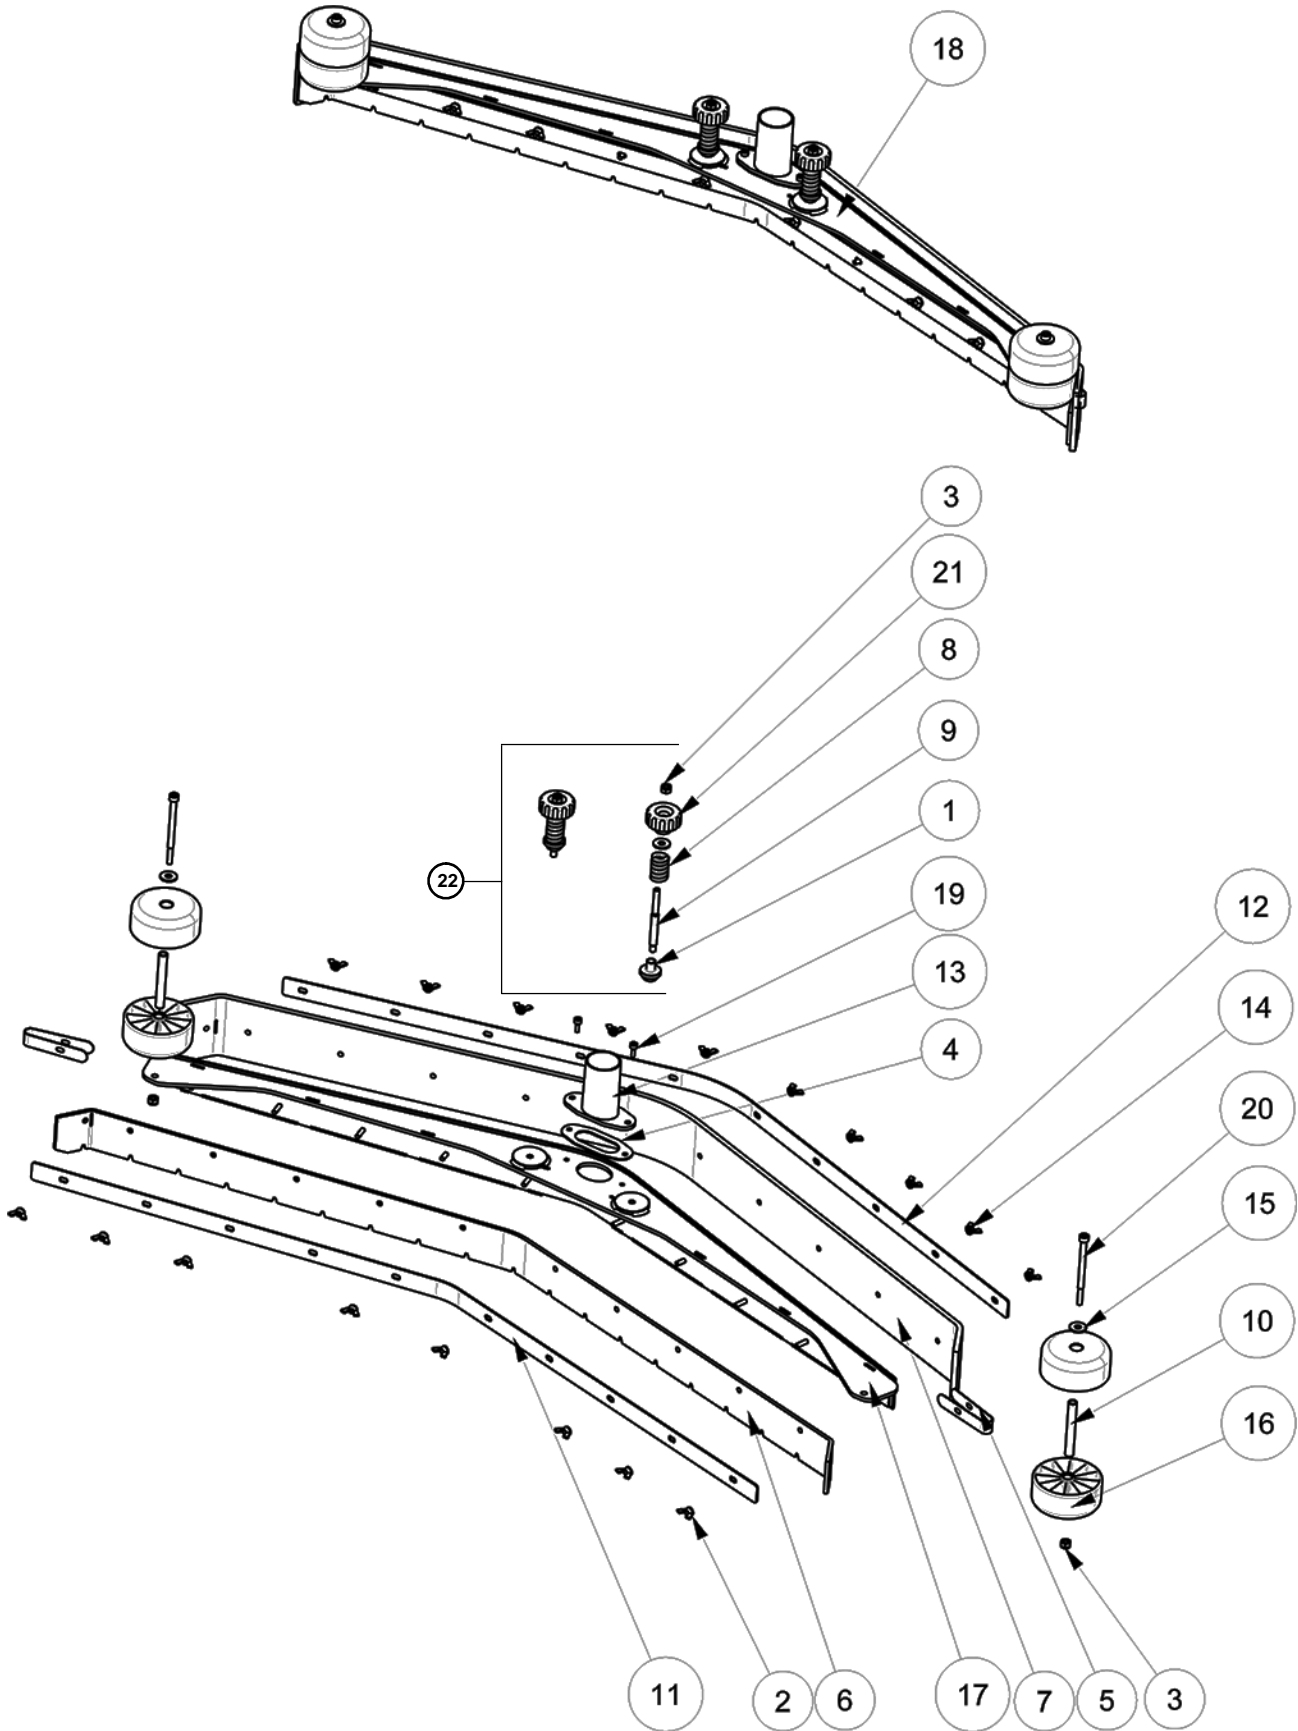

SQUEEGEE GROUP

SQUEEGEE GROUP

Ref.	Part No.	Mfr. Date	Description	Qty.
1	LAFN11395	( )	Bushing Squeegee	2
2	VTDD00171	( )	Nut M6 Inox	18
3	VTDD01701	( )	Nut M8 Inox+Zin.	4
4	GUG006700	( )	Gasket Squeegee	1
5	MPVR06002	( )	Duct, Lock Flap	2
6	MPVR06557	( )	Blade Squeegee Linatex Front (Standard)	1
6	MPVR05908	( )	Blade Front Squeegee Latex 230 (Option)	1
6	MPVR05934	( )	Blade Squeegee Front Ct230- 105 Pu (Option)	1
7	MPVR06558	( )	Blade Squeegee Linatex Rear 105 (Standard)	1
7	MPVR05909	( )	Blade Rear Squeegee Latex Ct230 (Option)	1
7	MPVR05935	( )	Blade Squeegee Rear Ct230- 105 Pu (Option)	1
8	MLML00502	( )	Spring Squeegee	2
9	LAFN11394	( )	Pin Squeegee	2
10	LAFN04127	( )	Pin, Roller, Bumper	2
11	LAFN08930	( )	Fixed Blade Front Nozzle Ct 230 Bt105	1
12	LAFN08931	( )	Fixed Blade Rear Nozzle Ct 230 Bt105	1
13	LAFN08938	( )	Connector	1
14	897106	( )	Washer, Flat, 6,00x11,00x1,6, Ss	18
15	897120	( )	Washer, D.8x24, Uni6593, Inox	4
16	RTRT00510	( )	Wheel Bumper Ral7040	4
17	LAFN08929	( )	Plate, Wiper	1
18	KTRI06595	( )	Sqge Assy W/Linatex Blades, 100,105	1
19	897352	( )	Screw, Tcei, M.6x16	2
20	VTVT67560	( )	Screw Tcei M8x110 Inox Aisi 304	2
21	VTVR00047	( )	Knob D.50 M8	2
22	KTRI05628	( )	Kit, Knobs, Squeegee	1