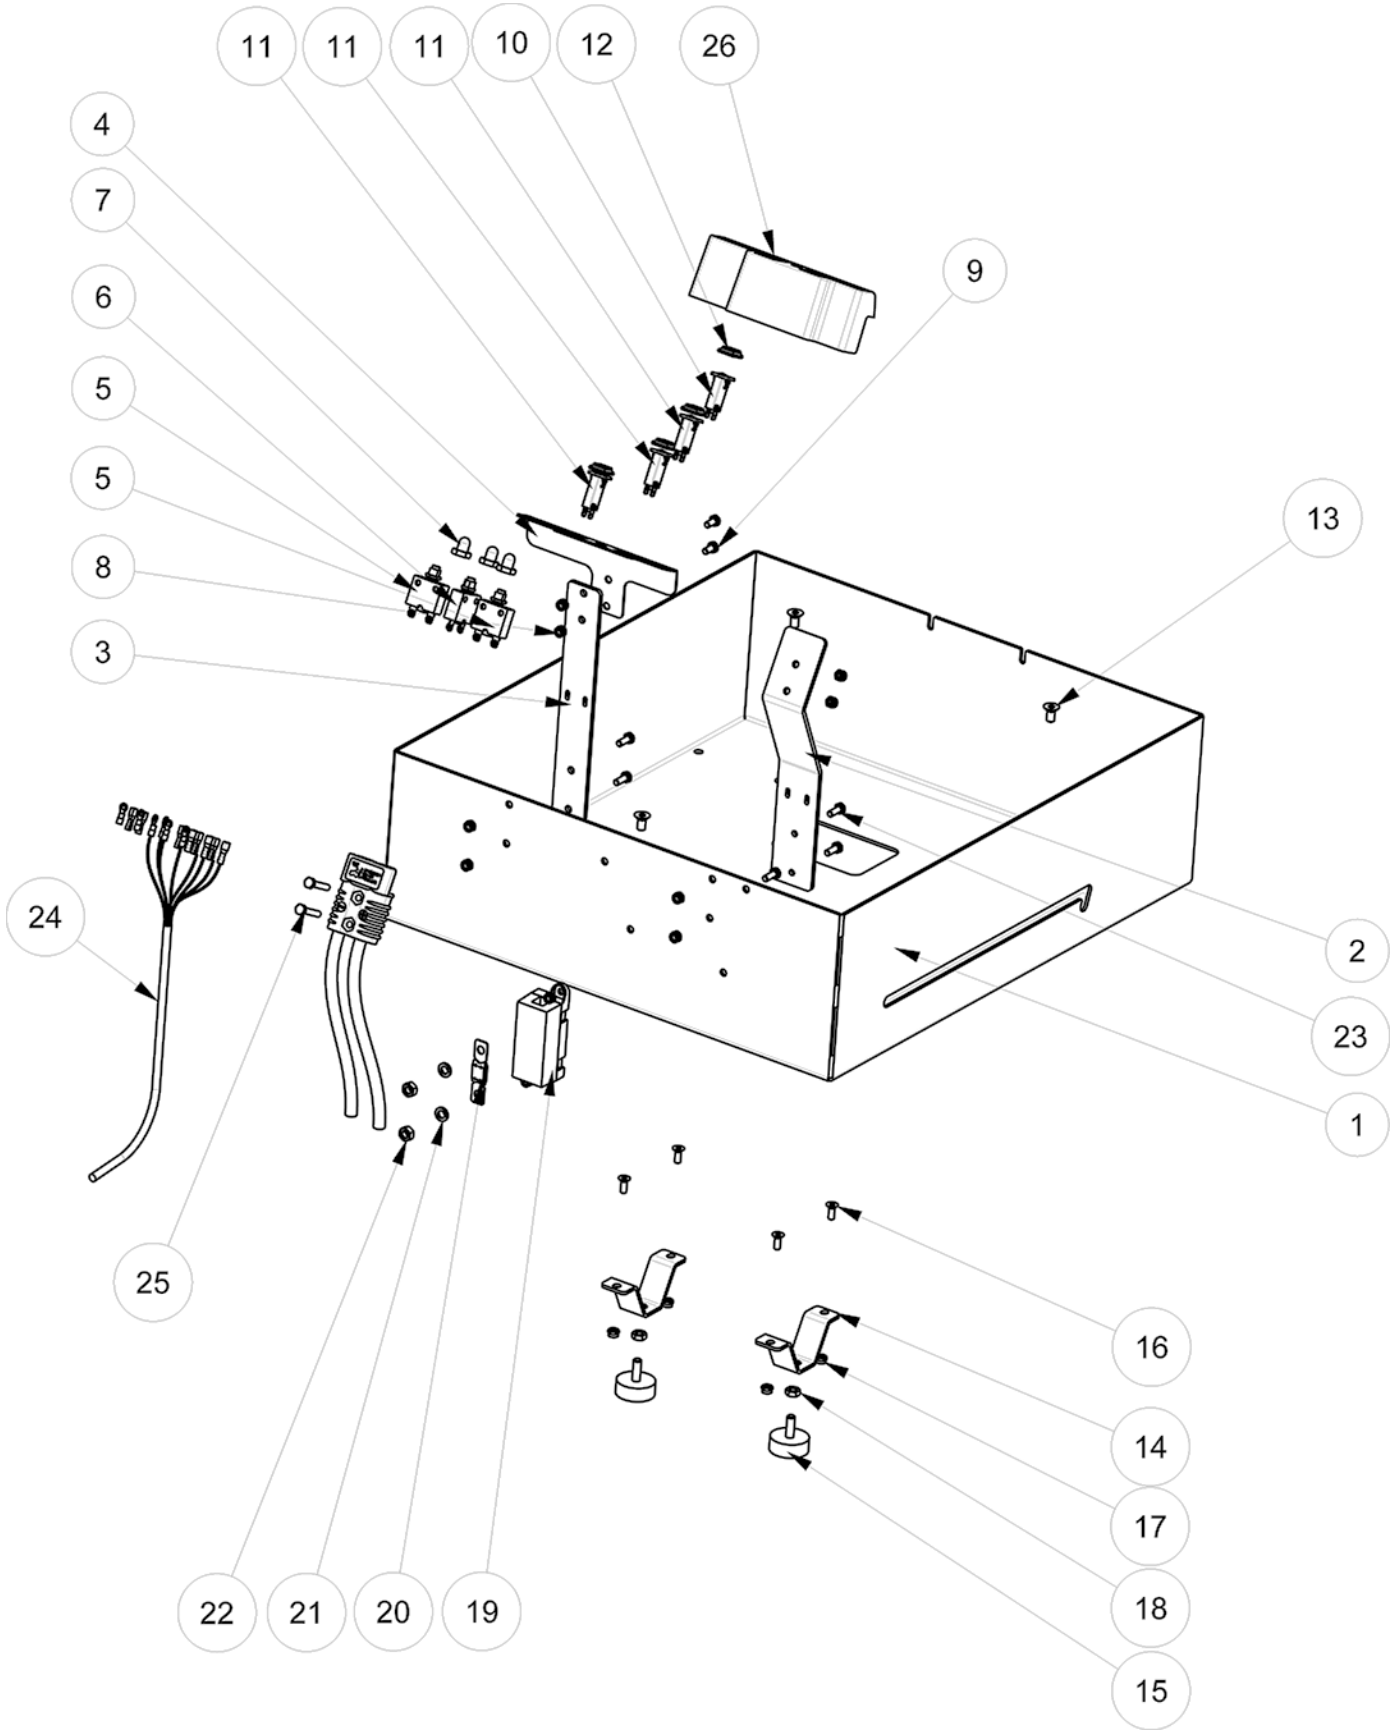

## BATTERY COMPARTMENT GROUP (100cm Cylindrical Brush Model)