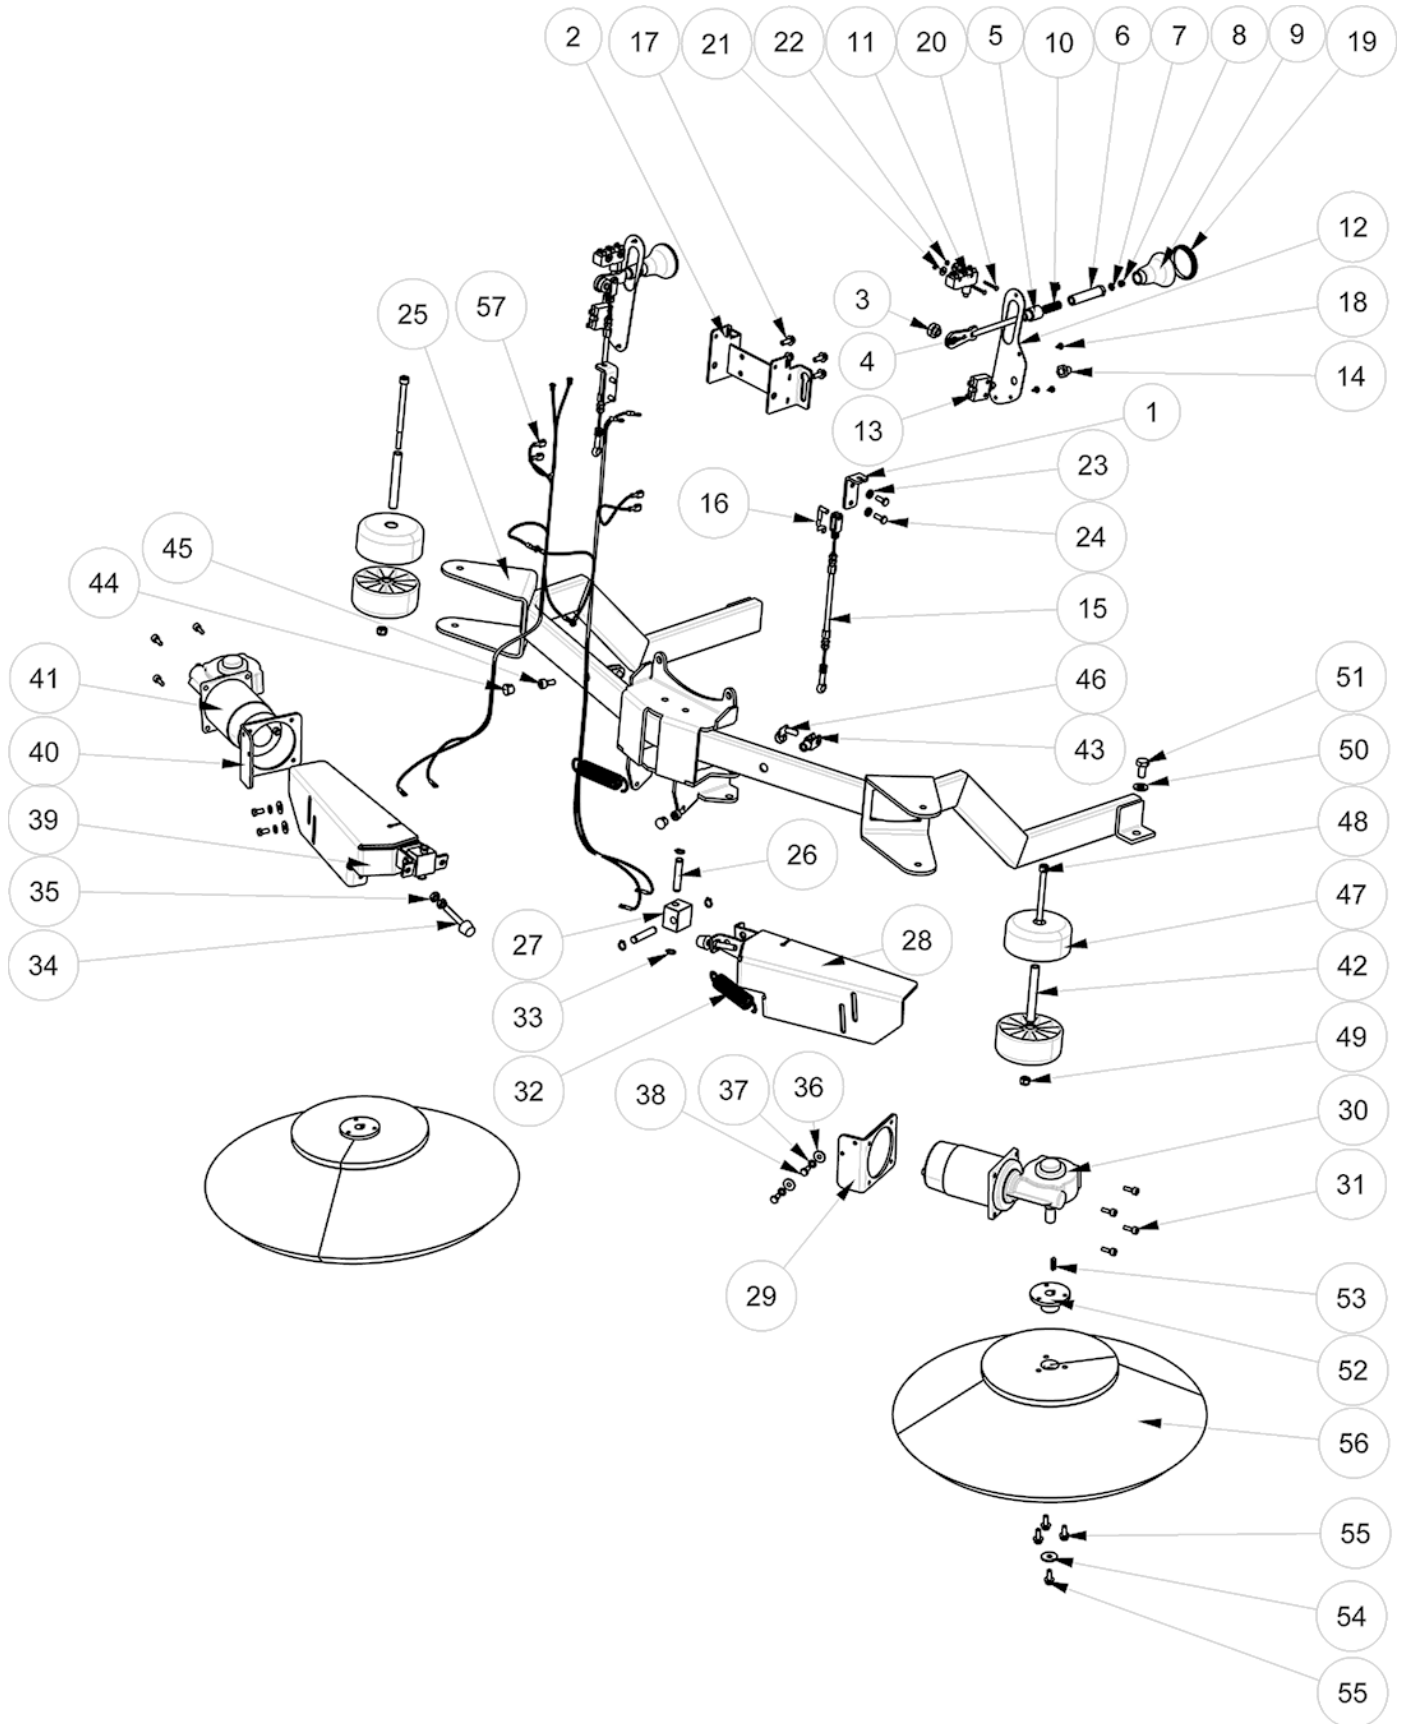

STANDARD PARTS

SIDE BRUSH GROUP (100cm Cylindrical Brush Model) - Contd

SIDE BRUSH GROUP (100cm Cylindrical Brush Model) - Contd

Ref.	Part No.	Mfr. Date	Description	Qty.
41	MOCC00366	( )	Motor (Right)	1
42	LAFN04127	( )	Pin, Roller, Bumper	2
43	CMCV00001	( )	Fork Uni 1676 M8x16	2
44	RCVR00165	( )	Cap, Plastic, 13mm	2
45	897347	( )	Screw, Tcei, M.8x16	2
46	CMCV75718	( )	Clip Uni 1676 M8	2
47	RTRT00510	( )	Wheel Bumper Ral7040	4
48	VTVT67560	( )	Screw Tcei M8x110 Inox Aisi 304	2
49	VTDD01701	( )	Nut M8 Inox+Zin.	2
50	897432	( )	Washer, D. 10x21, Uni6592, Inox	2
51	VTVT13936	( )	Screw, M10x20	2
52	LAFN45010	( )	Flange L.1400 Lt	2
53	VTVR13165	( )	Key Uni 6604 5x5x20	2
54	VTRS63242	( )	Washer D. 6 X24 Zc	2
55	VTVT62920	( )	Screw Te F/Rond. M 6x 16 Zb	8
56	SPPV00018	( )	Sibrush, Side, Ppl, Medium [Std]	2
57	MECB01268	( )	Brush, Side, Harness	1