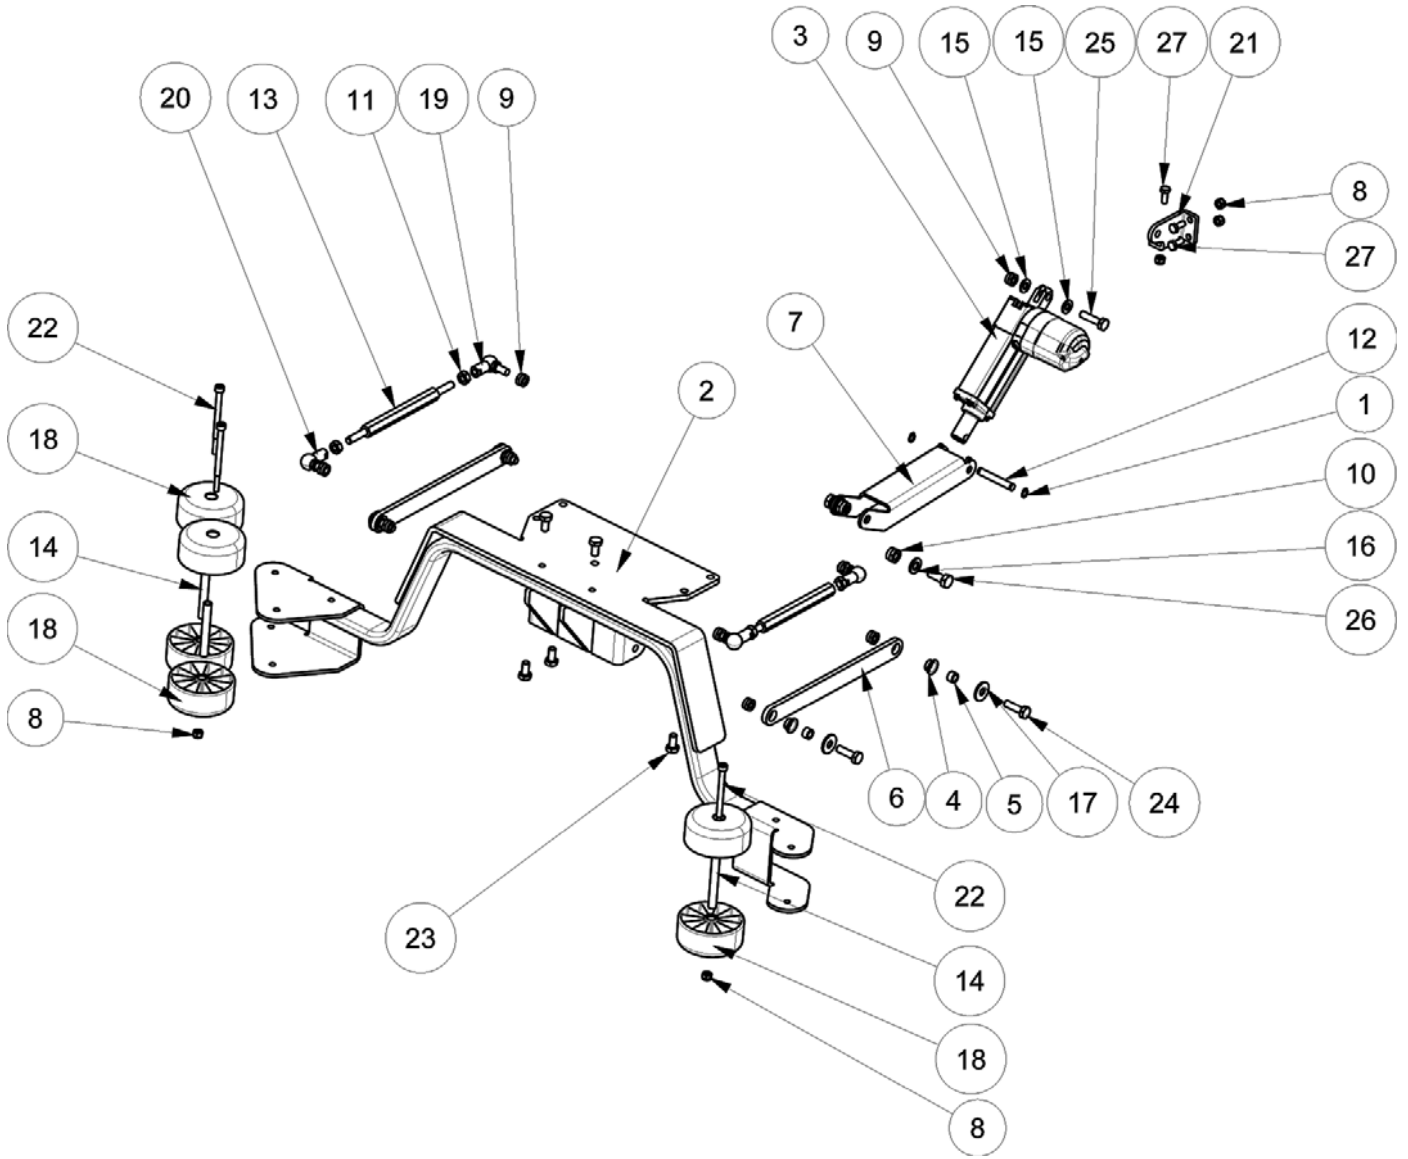

STANDARD PARTS

SCRUB HEAD LIFT AND BUMPER GROUP (100cm Cylindrical Brush Model)

SCRUB HEAD LIFT AND BUMPER GROUP (100cm Cylindrical Brush Model)

Ref.	Part No.	Mfr. Date	Description	Qty.
1	VTAE87276	( )	Seeger Ext. D10 Din471	2
2	LAFN08096	( )	Bracket	1
3	MOCC00388	( )	Actuator Brush Head 36v 1500n	1
4	CUVR00192	( )	Brush Block Ring	4
5	LAFN09249	( )	Bushing	4
6	LAFN08102	( )	Arm	2
7	LAFN09208	( )	Bracket, Roller	1
8	VTDD01701	( )	Nut M8 Inox+Zin.	6
9	897431	( )	Nut Autobl.M10 Inox Din 985	9
10	897241	( )	Nut, M.12, Inox, A2	2
11	VTDD15522	( )	Nut M10 Inox Uni5588	4
12	LAFN08092	( )	Pin	1
13	LAFN09238	( )	Pin	2
14	LAFN04127	( )	Pin, Roller, Bumper	3
15	897432	( )	Washer, D. 10x21, Uni6592, Inox	2
16	897215	( )	Washer, D.12x24, Uni6592, Inox	2
17	897391	( )	Washer D.10	4
18	RTRT00510	( )	Wheel Bumper Ral7040	6
19	VTVR00133	( )	Joint, Right	2
20	VTVR00118	( )	Joint, Left	2
21	LAFN11939	( )	Bracket	1
22	VTVT67560	( )	Screw Tcei M8x110 Inox Aisi 304	3
23	VTVT13936	( )	Screw, M10x20	6
24	VTVT00715	( )	Screw Te M.10- 35	4
25	VTVT01549	( )	Screw Te M10- 40	1
26	VTVT00422	( )	Screw Te M 12x 30 Uni 5739	2
27	897316	( )	Screw, Te, M8x20, Uni5739, Inox	3