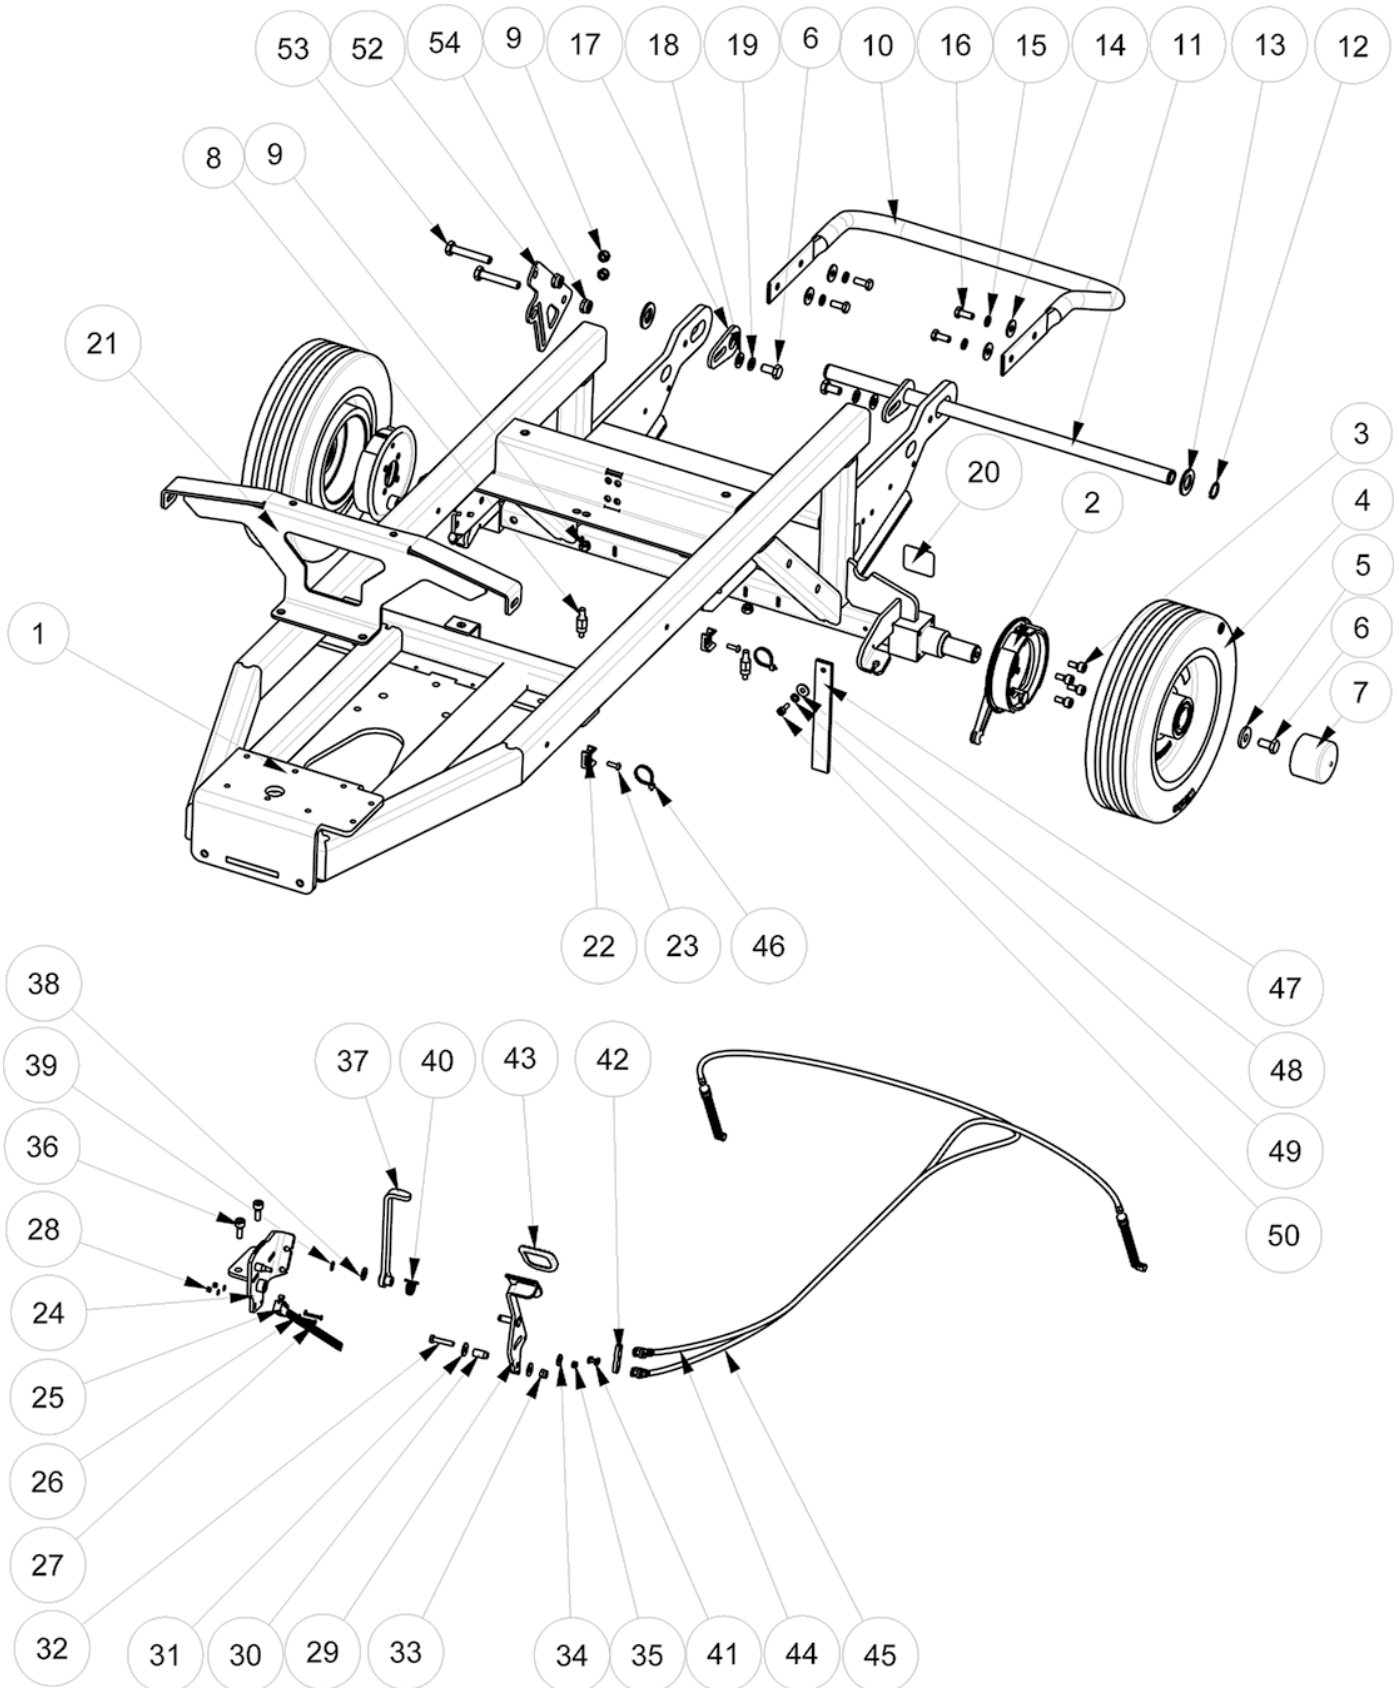

FRAME GROUP - Contd

FRAME GROUP - Contd

Ref.	Part No.	Mfr. Date	Description	Qty.
40	MLML00237	( )	Spring Recall Pedal	1
41	MTCR47037	( )	Warp Knitting 3/8	1
42	LAFN05769	( )	Joint, Frame	1
43	MPVR45096	( )	Pedal Cover Large V1021	1
44	CMCV00334	( )	Cable 4x	1
45	CMCV00335	( )	Cable, 4x	1
46	FSVR00050	( )	Clamp 3.5x140	2
47	MPVR04693	( )	Strap, Static	1
48	897112	( )	Washer, Flat, 6,00x18,00x1,6	1
49	897129	( )	Washer, D.6, Grw, Uni1751, Inox	1
50	897352	( )	Screw, Tcei, M.6x16	1
52	LAFN12009	( )	Spring, Plate	1
53	VTVT00068	( )	Screw Te Uni 5739 10x60 Zb	2
54	VTDD10310	( )	Nut Autobl, M10 Inox	2