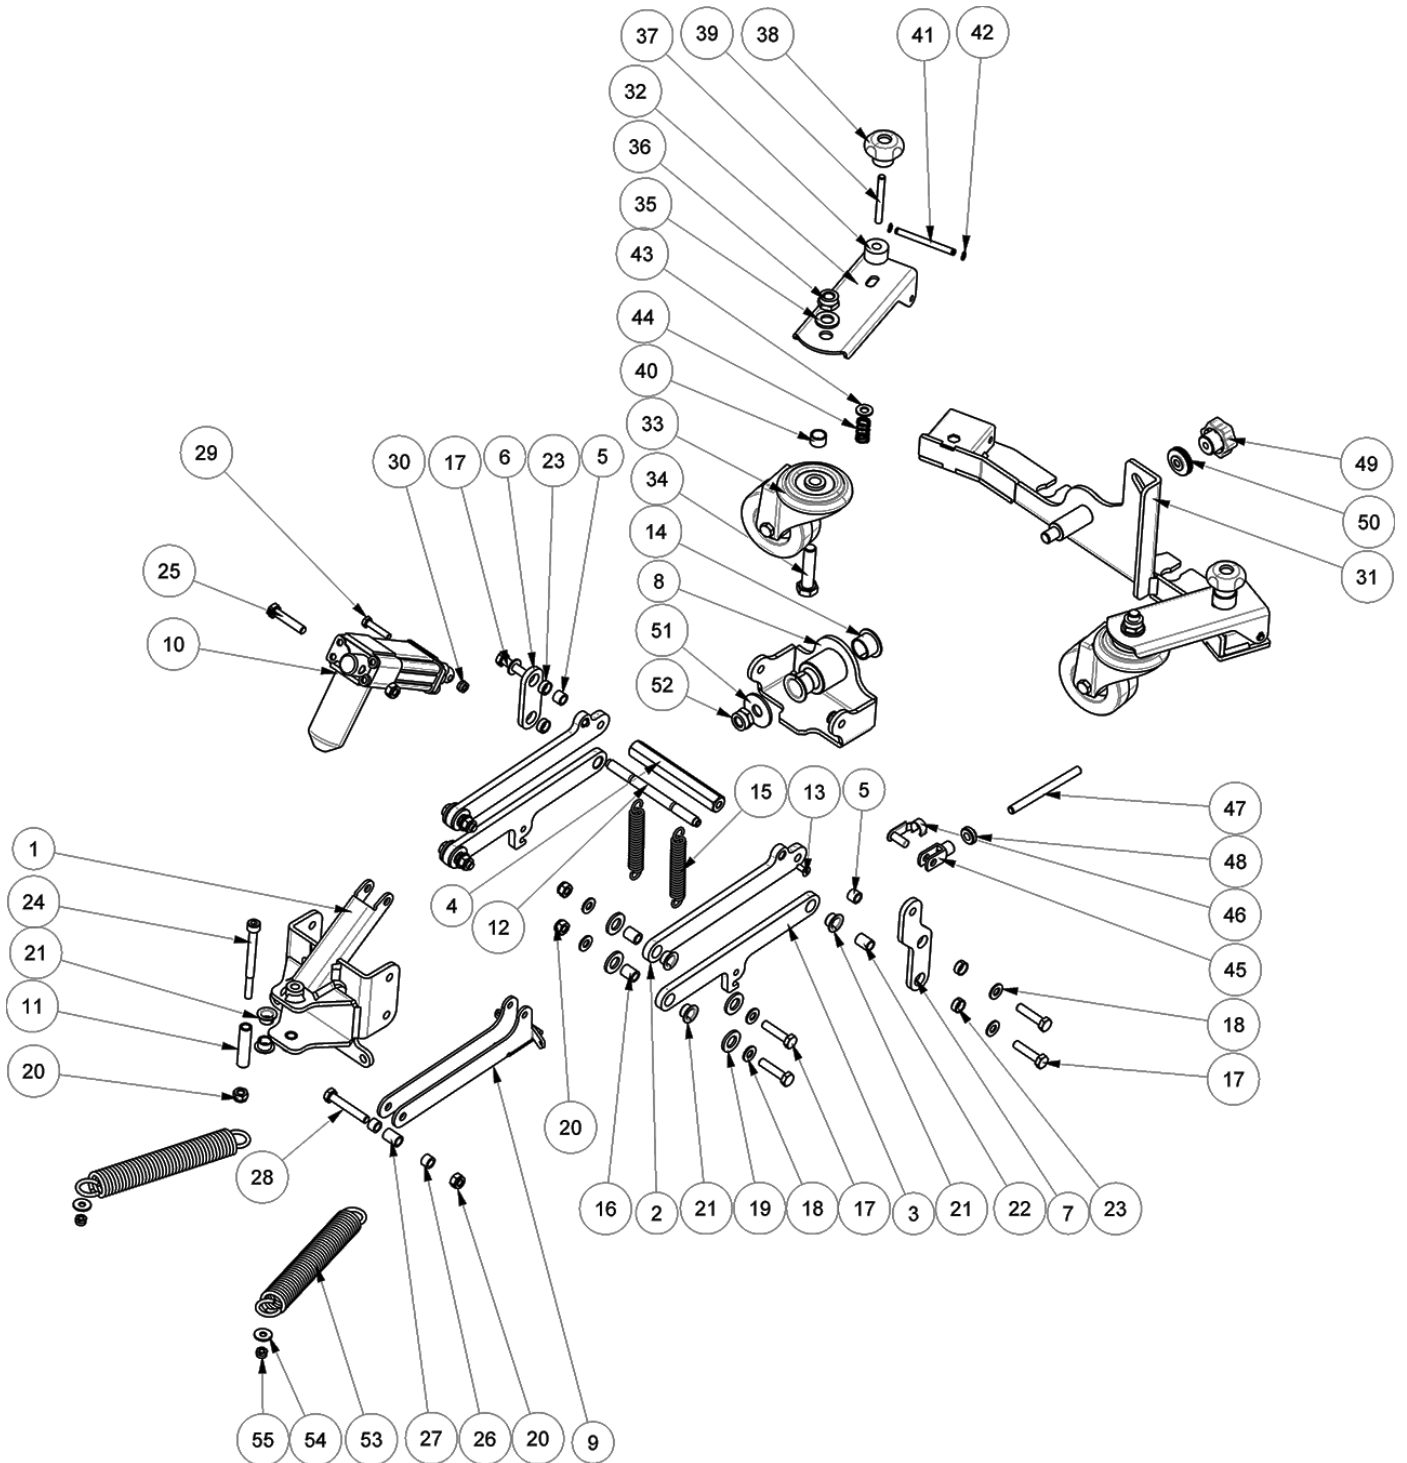

SQUEEGEE LIFT BRACKET GROUP

SQUEEGEE LIFT BRACKET GROUP

Ref.	Part No.	Mfr. Date	Description	Qty.
1	LAFN08809	( )	Lever	1
2	LAFN11223	( )	Arm	2
3	LAFN11737	( )	Arm, Squeegee	2
4	LAFN09239	( )	Spacer	1
5	897336	( )	Bushing D. 9x12x 8.3	2
6	LAFN11224	( )	Rod, Connecting	1
7	LAFN11225	( )	Rod, Connecting	1
8	LAFN08812	( )	Bracket	1
9	LAFN05777	( )	Lever, Lifting, Wiper	1
10	MOCC00394	( )	Actuator, Squeegee 36v	1
11	LAFN07879	( )	Bushing	1
12	LAFN08808	( )	Pin	1
13	897658	( )	Screw, M5x12, Tspei, Uni5933	2
14	CUVR44216	( )	Bushing Cb 85 2015 31t	2
15	MLML00022	( )	Spring Hook Harness	2
16	897526	( )	Bushing, Sleeve, 8b 12d 15l	4
17	897243	( )	Screw Te M8x35 Uni5739 Inox	8
18	897152	( )	Washer, D.8, Uni6592, Inox	14
19	897215	( )	Washer, D.12x24, Uni6592, Inox	8
20	VTDD01701	( )	Nut M8 Inox+Zin.	9
21	CUVR00130	( )	Bearing, Crawling	8
22	LAFN43369	( )	Spacer D. 9,12 L 16	2
23	LAFN11228	( )	Bushing	4
24	VTVT01701	( )	Bolt, Stud	1
25	897536	( )	Screw, Te, M.8x40	1
26	LAFN04157	( )	Bushing, Joint	2
27	LAFN04139	( )	Spacer, Joint, Wiper	1
28	897232	( )	Screw, Te, M8x50, Inox, A2	1
29	VTVT00433	( )	Screw, M6x30	1
30	897105	( )	Nut, M6, Inox	1
31	LAFN11227	( )	Support, Squeegee	1
32	LAFN08993	( )	Arm, Holder, Wiper	2
33	RTRT00518	( )	Wheel Swivel	2
34	VTVT28885	( )	Screw Te M 12x 50 Uni 5739 Inox	2
35	897215	( )	Washer, D.12x24, Uni6592, Inox	2
36	897241	( )	Nut, M.12, Inox, A2	2
37	ABG000042	( )	Dampener, Vibration	2
38	VTVR35378	( )	Knob F 8max20 D.40	2
39	VTVT01355	( )	Screw M8x60 Uni5923	2