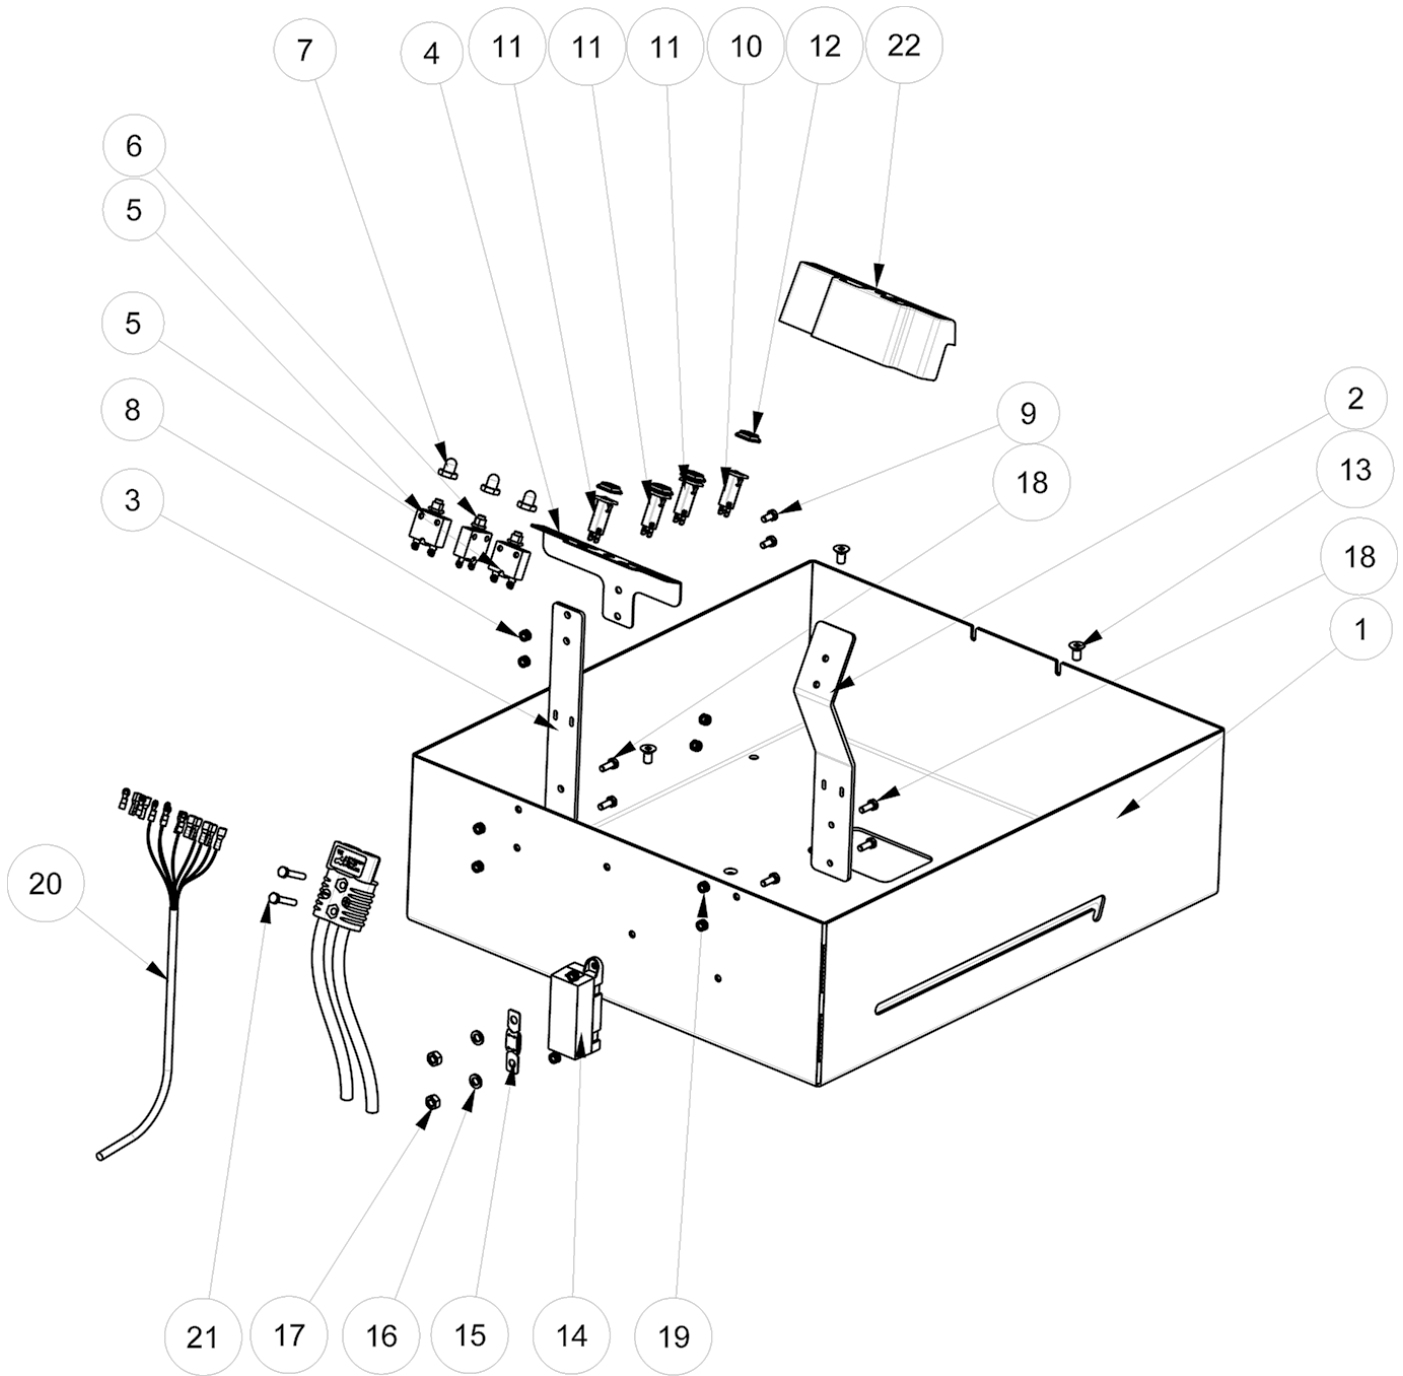

STANDARD PARTS

BATTERY COMPARTMENT GROUP (105cm Disk Model)

BATTERY COMPARTMENT GROUP (105cm Disk Model)

Ref.	Part No.	Mfr. Date	Description	Qty.
1	LAFN11891	( )	Housing	1
2	LAFN11892	( )	Bracket	1
3	LAFN11893	( )	Support	1
4	LAFN11894	( )	Bracket	1
5	METT00138	( )	Fuse 50a	2
6	METT00132	( )	Fuse 30a	1
7	MEVR02900	( )	Cap Circuit Breaker	3
8	897105	( )	Nut, M6, Inox	2
9	897130	( )	Screw, Te, M6x12, Uni5739, A2	2
10	METT00137	( )	Fuse 4a	1
11	METT00136	( )	Fuse 3a	3
12	MEVR02864	( )	Cap	4
13	897394	( )	Screw, Tspei, M8x16	3
14	MEVR00146	( )	Fuse Box	1
15	MEVR01925	( )	Fuse 150a	1
16	897216	( )	Washer, D. 8, Grw, Uni1751, Inox	2
17	897229	( )	Nut, M8, Uni5588, Inox, A2	2
18	897128	( )	Screw Te 6x16 Uni5739	6
19	897105	( )	Nut, M6, Inox	8
20	MECB02350	( )	Wiring (Main Harness)	1
21	897321	( )	Screw, M6x35, Uni5739, Inox	2
22	MPVR13591	( )	Cover	1