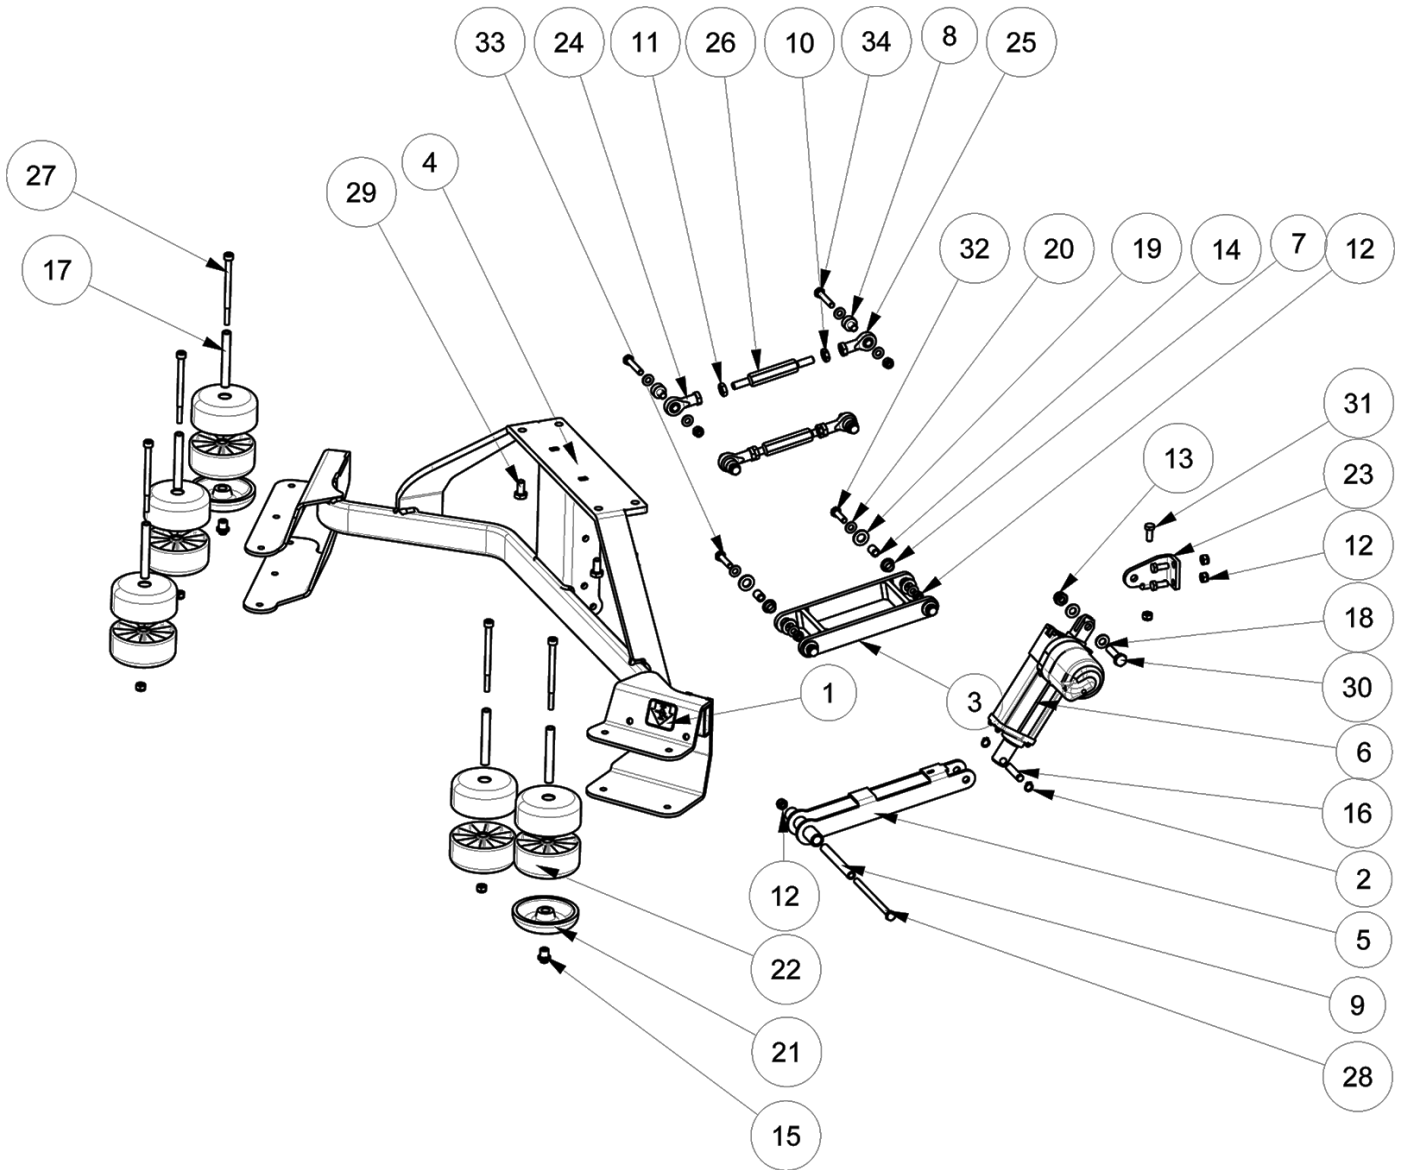

STANDARD PARTS

SCRUB HEAD LIFT AND BUMPER GROUP (105cm Disk Model)

SCRUB HEAD LIFT AND BUMPER GROUP (105cm Disk Model)

Ref.	Part No.	Mfr. Date	Description	Qty.
1	N/A	( )	Label (Order Label Kit KTRI06603)	2
2	VTAE87276	( )	Seeger Ext. D10 Din471	2
3	LAFN07958	( )	Bracket, Actuator, Brush Head	1
4	LAFN11918	( )	Head	1
5	LAFN08802	( )	Arm	1
6	MOCC00388	( )	Actuator Brush Head 36v 1500n	1
7	CUVR00130	( )	Bearing, Crawling	4
8	LAFN09356	( )	Bushing	4
9	LAFN07878	( )	Bushing	1
10	VTDD00211	( )	Nut Uni 5589 M16 Thread Left	2
11	VTDD00151	( )	Nut M,10	2
12	VTDD01701	( )	Nut M8 Inox+Zin.	15
13	897431	( )	Nut Autobl.M10 Inox Din 985	1
14	897526	( )	Bushing, Sleeve, 8b 12d 15l	4
15	LAFN09007	( )	Pin	2
16	LAFN51065	( )	Pin, Brush, Actuator	1
17	LAFN04127	( )	Pin, Roller, Bumper	5
18	897432	( )	Washer, D. 10x21, Uni6592, Inox	2
19	897215	( )	Washer, D.12x24, Uni6592, Inox	8
20	897152	( )	Washer, D.8, Uni6592, Inox	16
21	897101	( )	Wheel, Bmpr, 98,5d X 21,5w	2
22	RTRT00510	( )	Wheel Bumper Ral7040	10
23	LAFN11874	( )	Bracket	1
24	VTVR00570	( )	Rod, Tie, End	2
25	VTVR00571	( )	Rod, Tie, End	2
26	LAFN09355	( )	Tie, Rod	2
27	VTVT67560	( )	Screw Tcei M8x110 Inox Aisi 304	5
28	VTVT01159	( )	Screw	1
29	VTVT13936	( )	Screw, M10x20	4
30	VTVT01549	( )	Screw Te M10- 40	1
31	897316	( )	Screw, Te, M8x20, Uni5739, Inox	3
32	897246	( )	Screw, Te, M8x30, Uni5739, Inox	2
33	897243	( )	Screw Te M8x35 Uni5739 Inox	2
34	897244	( )	Screw, Te, M8x45, Inox, A2	4