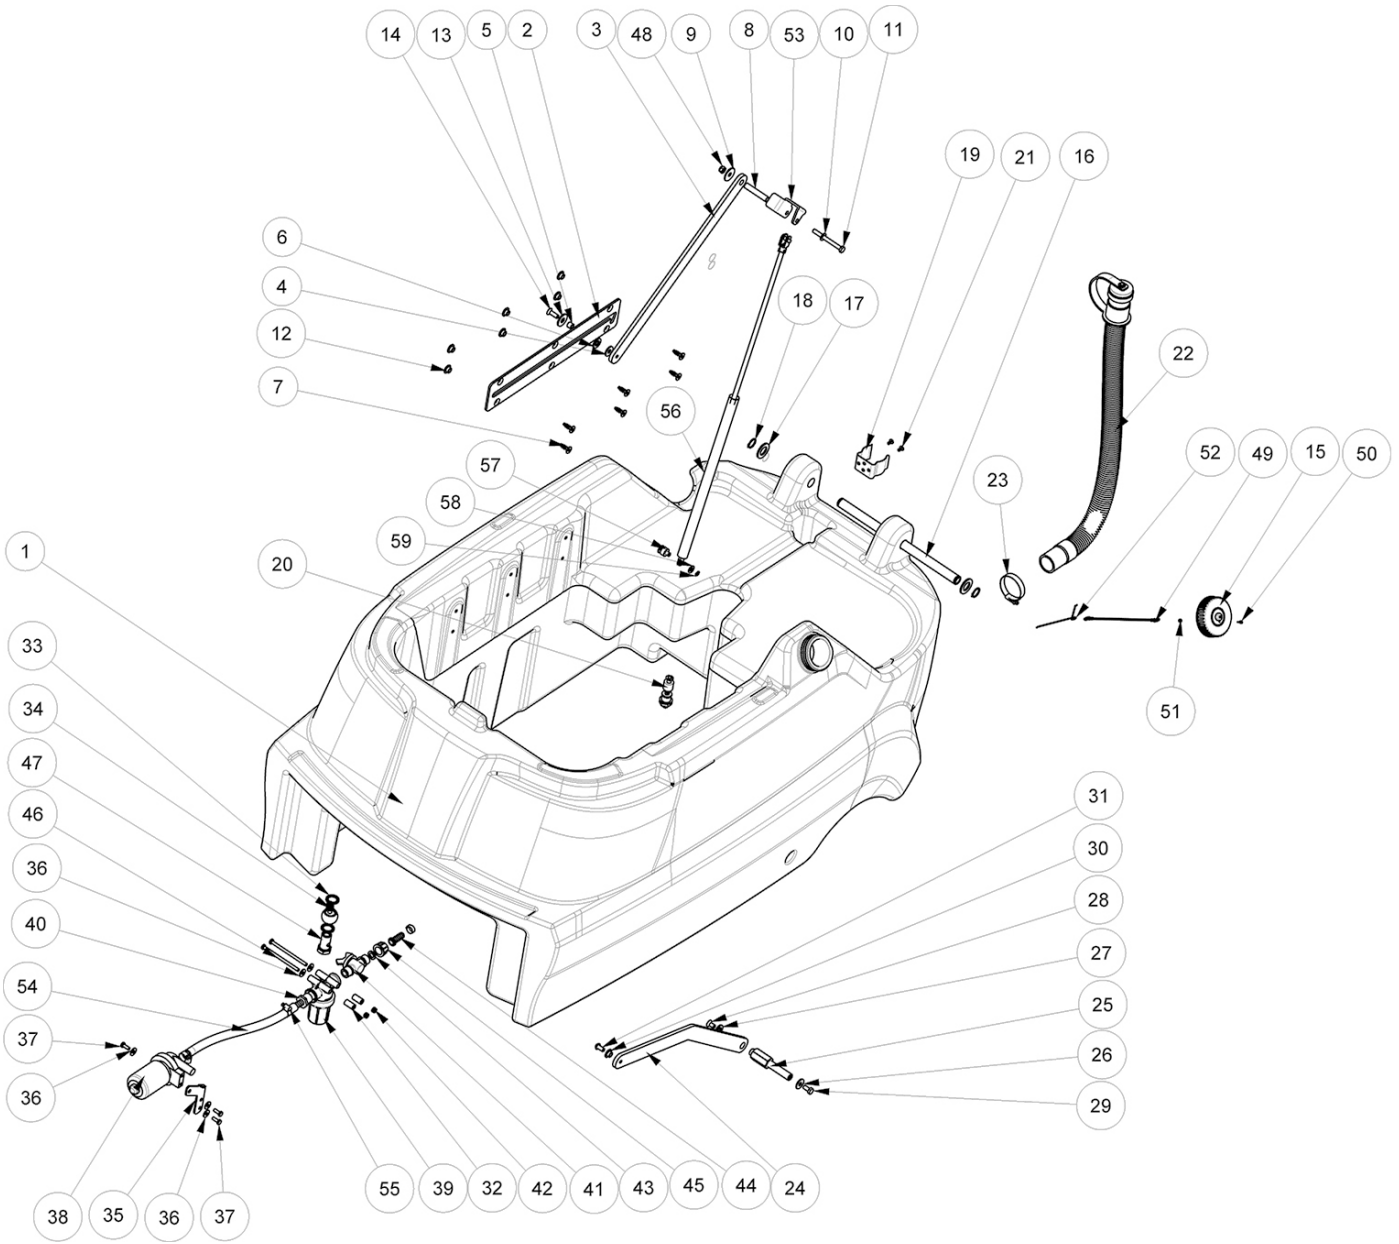

SOLUTION TANK GROUP - Contd

SOLUTION TANK GROUP - Contd

Ref.	Part No.	Mfr. Date	Description	Qty.
45	MPVR05240	( )	Ring Nut G1/2	1
46	VTVT01437	( )	Screw Te M6x100	2
47	RCDS40286	( )	Screw 1/2 C/Sc. L=46.0 D.13.5	1
48	VTDD01701	( )	Nut M8 Inox+Zin.	1
49	LAFN12018	( )	Chain	1
50	897203	( )	Screw	1
51	9018496	( )	Nut, Strap, Sqge	1
52	LAFN12017	( )	Spring	1
53	LAFN12011	( )	Plate	1
55	FSVR00096	( )	Clamp 10- 16 Inox	2
56	MLML00551	( )	Spring F500n	1
57	LAFN12010	( )	Pin	1
58	897152	( )	Washer, D.8, Uni6592, Inox	1
59	VTAE00059	( )	Ring A/2	1