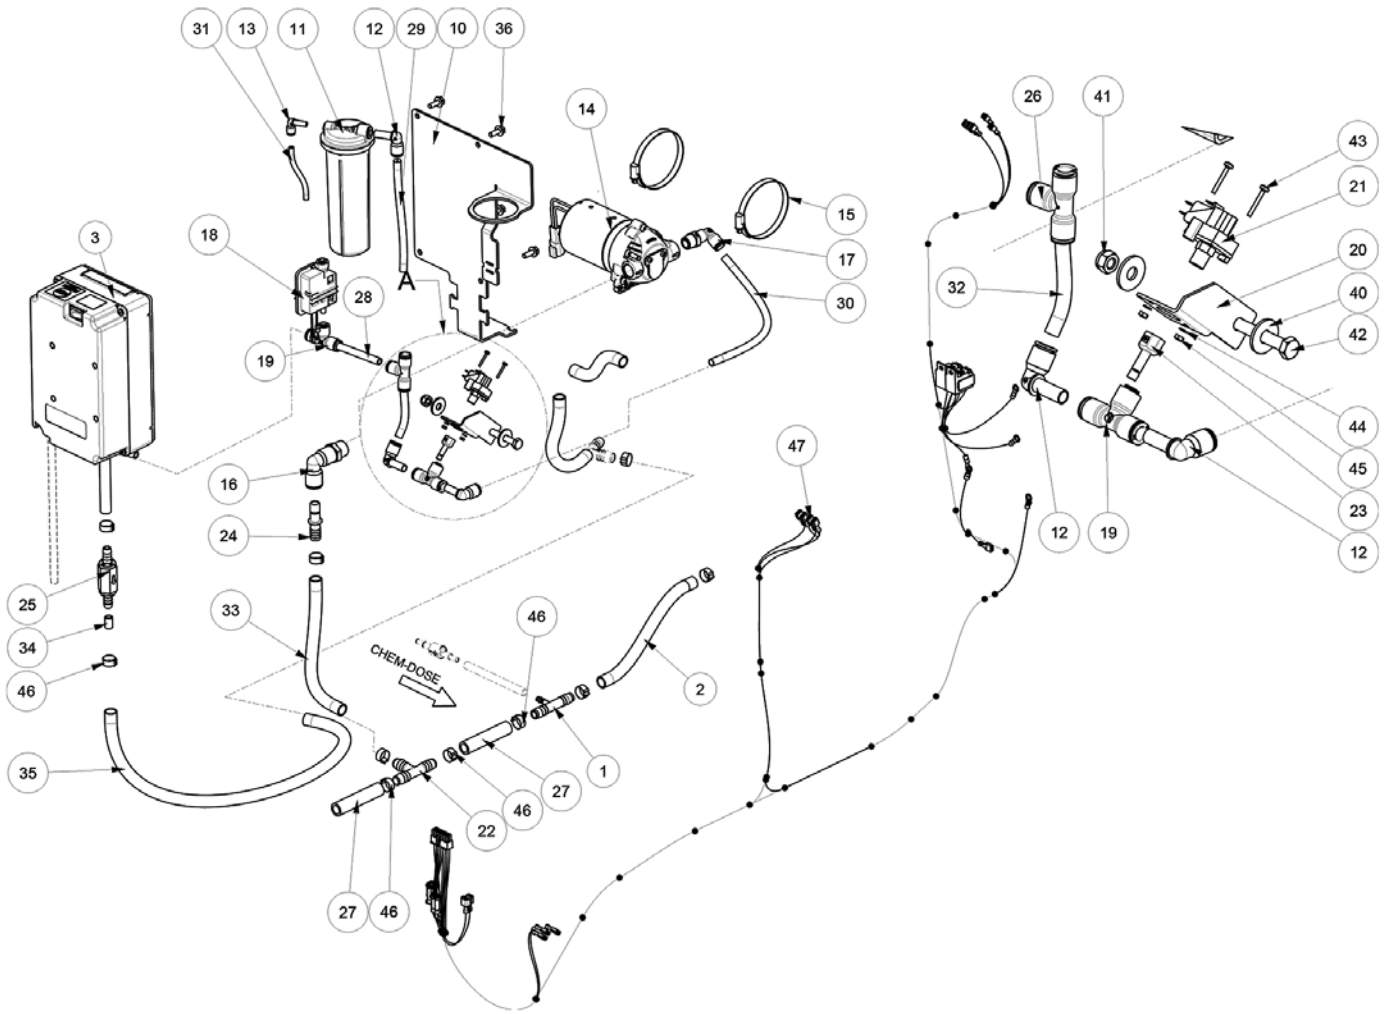

ec- H2O NANOCLEAN GROUP

ec- H2O NANOCLEAN GROUP

Ref.	Part No.	Mfr. Date	Description	Qty.
1	RCVR00745	( )	Fitting, Tee, Detgt	1
2	TBBP00753	( )	Hose D.12x3 L=230	1
3	9021553	( )	Module Kit, Replmt [Ec- H2o, B02] (See Breakdowns) (Includes Cartridge 9013646)	1
10	LAFN11960	( )	Plate, Sheet Metal	1
11	9013646	( )	Cartridge, Ec- H2o Nanoclean Wcm, 270ml	1
12	1215186	( )	Fitting, Plstc, E90, Qf06/Qm06	3
13	1214339	( )	Fitting, Plstc, E90, Qfo4/Qm04	1
14	1210517	( )	Pump, Soltn, Ele, 24vdc, 35 Psi	1
15	FSVR00083	( )	Clamp 62- 82	2
16	1212987	( )	Fitting, Plstc, E90, Qf08/Pm06, Swivel	1
17	1212812	( )	Fitting, Plstc, E90, Qf06/Pm06, Swivel	1
18	1216973	( )	Pump Assy, Dispenser	1
19	1212855	( )	Fitting, Plstc, Tee, Qf04/Qf06/Qf06	2
20	LAFN11961	( )	Plate, Sheet Metal	1
21	1044415	( )	Switch, Press, 20psi, Pm02	1
22	897268	( )	Connector 3 Vie	2
23	1231855	( )	Fitting, Plstc, Str, Qm04/Pf02	1
24	1212807	( )	Fitting, Plstc, Str, Qm08/Bm08	1
25	1257575	( )	Valve, Check, 0003psi Bm06/Bm06	1
26	1212573	( )	Fitting, Plstc, Tee, Qf06/Qf06/Qf06	1
27	TBBP00753	( )	Hose D.12x3 L=230	2
28	TBBP00761	( )	Hose 3/8 L=242	1
29	TBBP00762	( )	Hose L=146	1
30	TBBP00761	( )	Hose 3/8 L=242	1
31	TBBP00762	( )	Hose L=146	1
32	TBBP00764	( )	Hose 3/8 L=80	1
33	TBBP00753	( )	Hose D.12x3 L=230	1
34	TBBP00757	( )	Hose 7x10 L=1050	1
35	TBBP00753	( )	Hose D.12x3 L=230	1
36	VTVT62920	( )	Screw Te F/Rond. M 6x 16 Zb	4
40	897120	( )	Washer, D.8x24, Uni6593, Inox	2
41	VTDD01701	( )	Nut M8 Inox+Zin.	2
42	VTVT00728	( )	Screw Te M. 8- 55	1
43	VTVT00633	( )	Screw M 3x 20 Tcb- Tc Bk.U.7687	2
44	897190	( )	Washer, D.3	2
45	897189	( )	Nut, M3, Inox	2
46	FSVR00255	( )	Clamp, Head	8
47	MECB02370	( )	Wiring	1