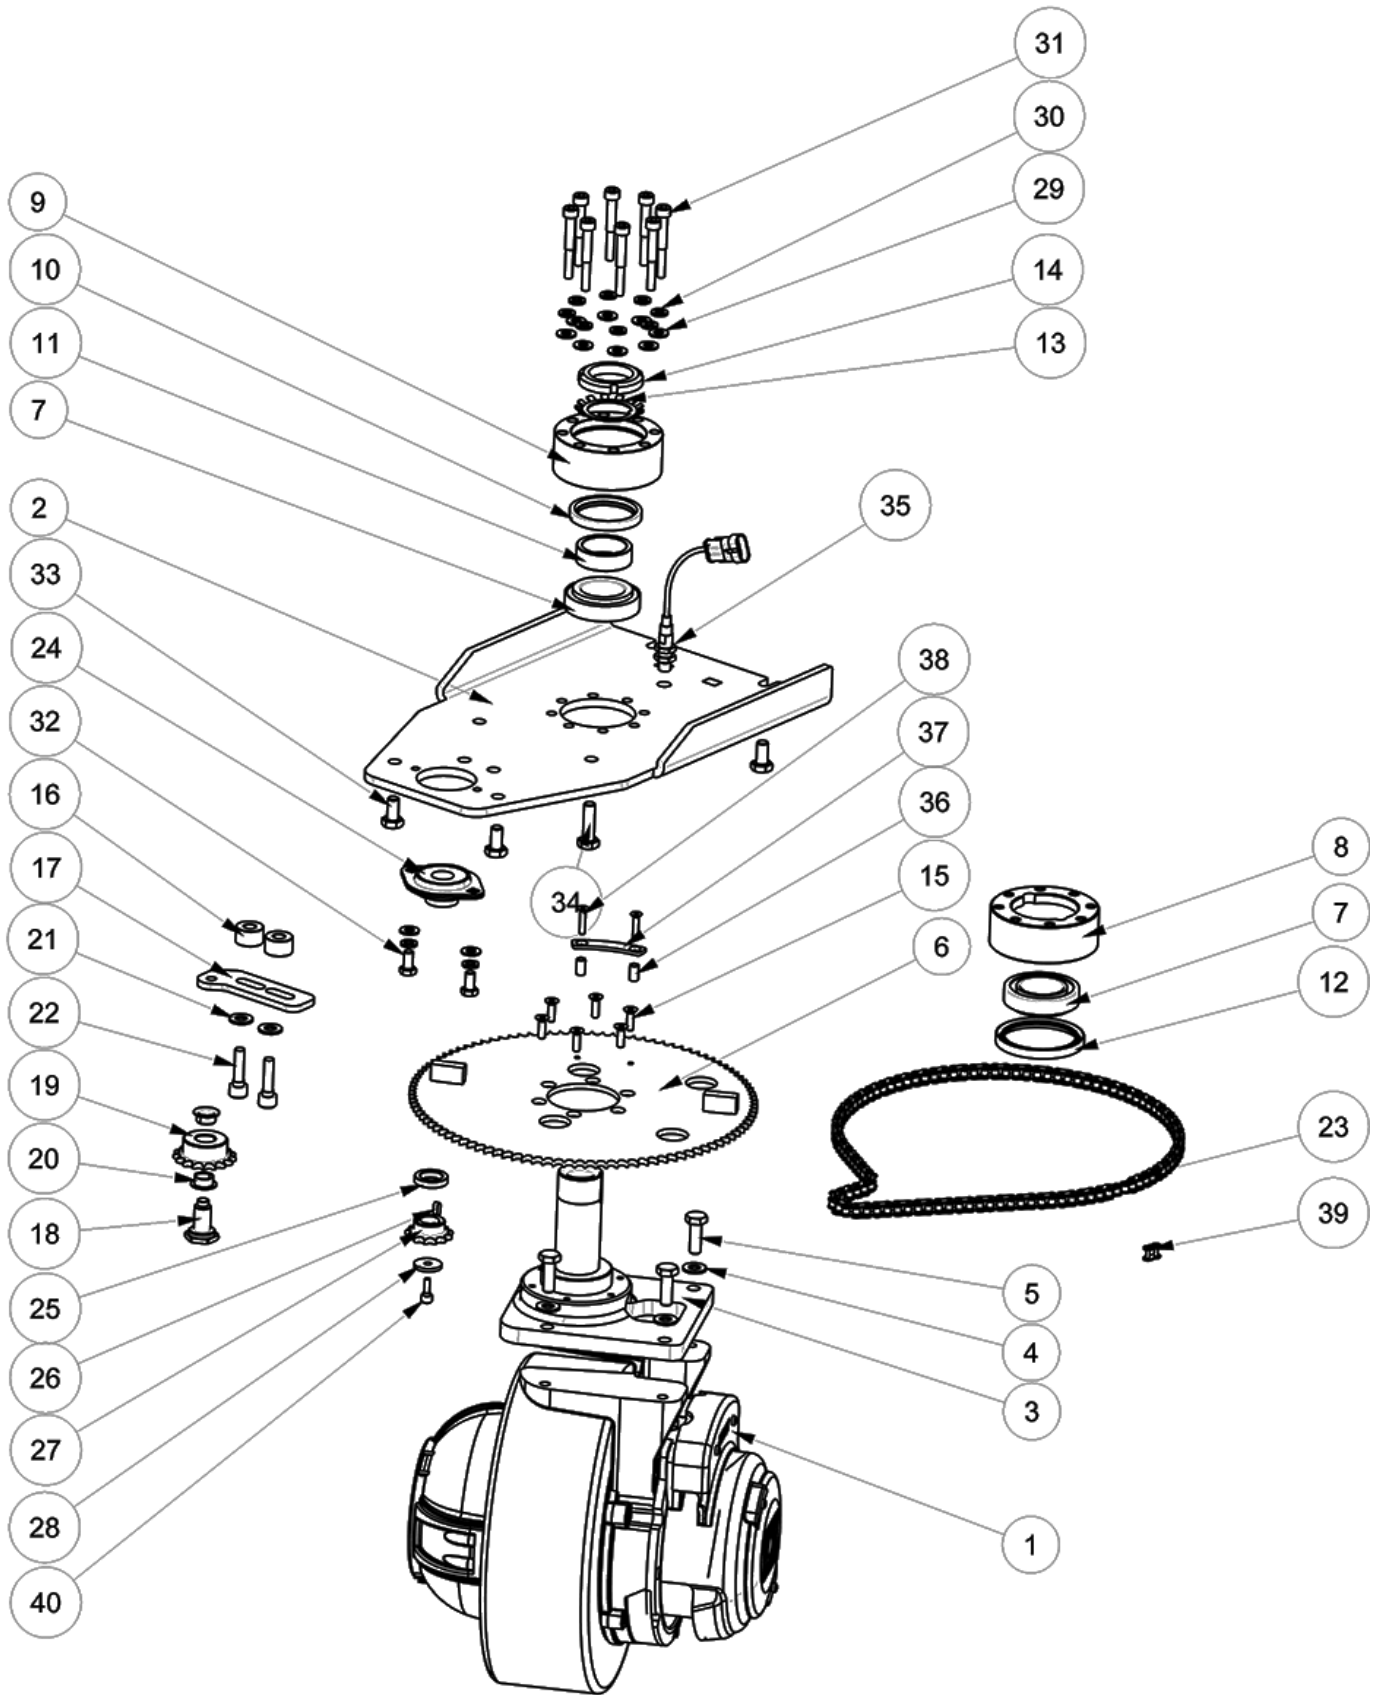

DRIVE WHEEL / STEERING GROUP

DRIVE WHEEL / STEERING GROUP

Ref.	Part No.	Mfr. Date	Description	Qty.
1	MOCC00385	( )	Motorwheel 36v 1100 W D.300 (See Breakdown)	1
2	LAFN11898	( )	Plate	1
3	LAFN06994	( )	Spacer	1
4	897432	( )	Washer, D. 10x21, Uni6592, Inox	4
5	VTVT01541	( )	Screw Te, M10x30, Inox,Uni5739	4
6	LAFN06995	( )	Brake	1
7	CUVR00187	( )	Bearing 40x68x19	2
8	LAFN08830	( )	Bushing	1
9	LAFN08829	( )	Ring	1
10	PVVR00045	( )	Gasket	1
11	LAFN08828	( )	Bushing	1
12	PVVR00044	( )	Gasket	1
13	VTRS00572	( )	Washer	1
14	VTVR00563	( )	Ring, Nut	1
15	897277	( )	Screw, Tspei, M6x20, Uni5933	6
16	LAFN11197	( )	Spacer	2
17	LAFN11195	( )	Support	1
18	LAFN11196	( )	Pin	1
19	MTPL00238	( )	Roller	1
20	CUVR00192	( )	Brush Block Ring	2
21	897432	( )	Washer, D. 10x21, Uni6592, Inox	2
22	VTVT00411	( )	Screw Tcei M10x35 Uni5931	2
23	MTCR00085	( )	Chain 3/8	1
24	897283	( )	Support	1
25	LAFN07029	( )	Spacer	1
26	VTVR00229	( )	Key 5x5x12	1
27	MTCR00070	( )	Pin, Steering Shaft	1
28	LAFN04134	( )	Washer Pinion Steering	1
29	897152	( )	Washer, D.8, Uni6592, Inox	10
30	897216	( )	Washer, D. 8, Grw, Uni1751, Inox	10
31	VTVT01310	( )	Screw Tcei 8x60 Inox Uni5931	8
32	897184	( )	Screw, Te, M8x16, Uni5739, A2	2
33	VTVT13936	( )	Screw, M10x20	4
34	VTVT00458	( )	Screw Te M 10x35 Zinc. Uni 5739	2
35	MECI00535	( )	Sensor	1
36	LAFN03742	( )	Spacer Silencer	2
37	LAFN08836	( )	Bracket	1
38	VTVT15962	( )	Screw M 5x 25 Tspei Uni 5933	2
39	MTCR47037	( )	Warp Knitting 3/8	1
40	897352	( )	Screw, Tcei, M.6x16	1