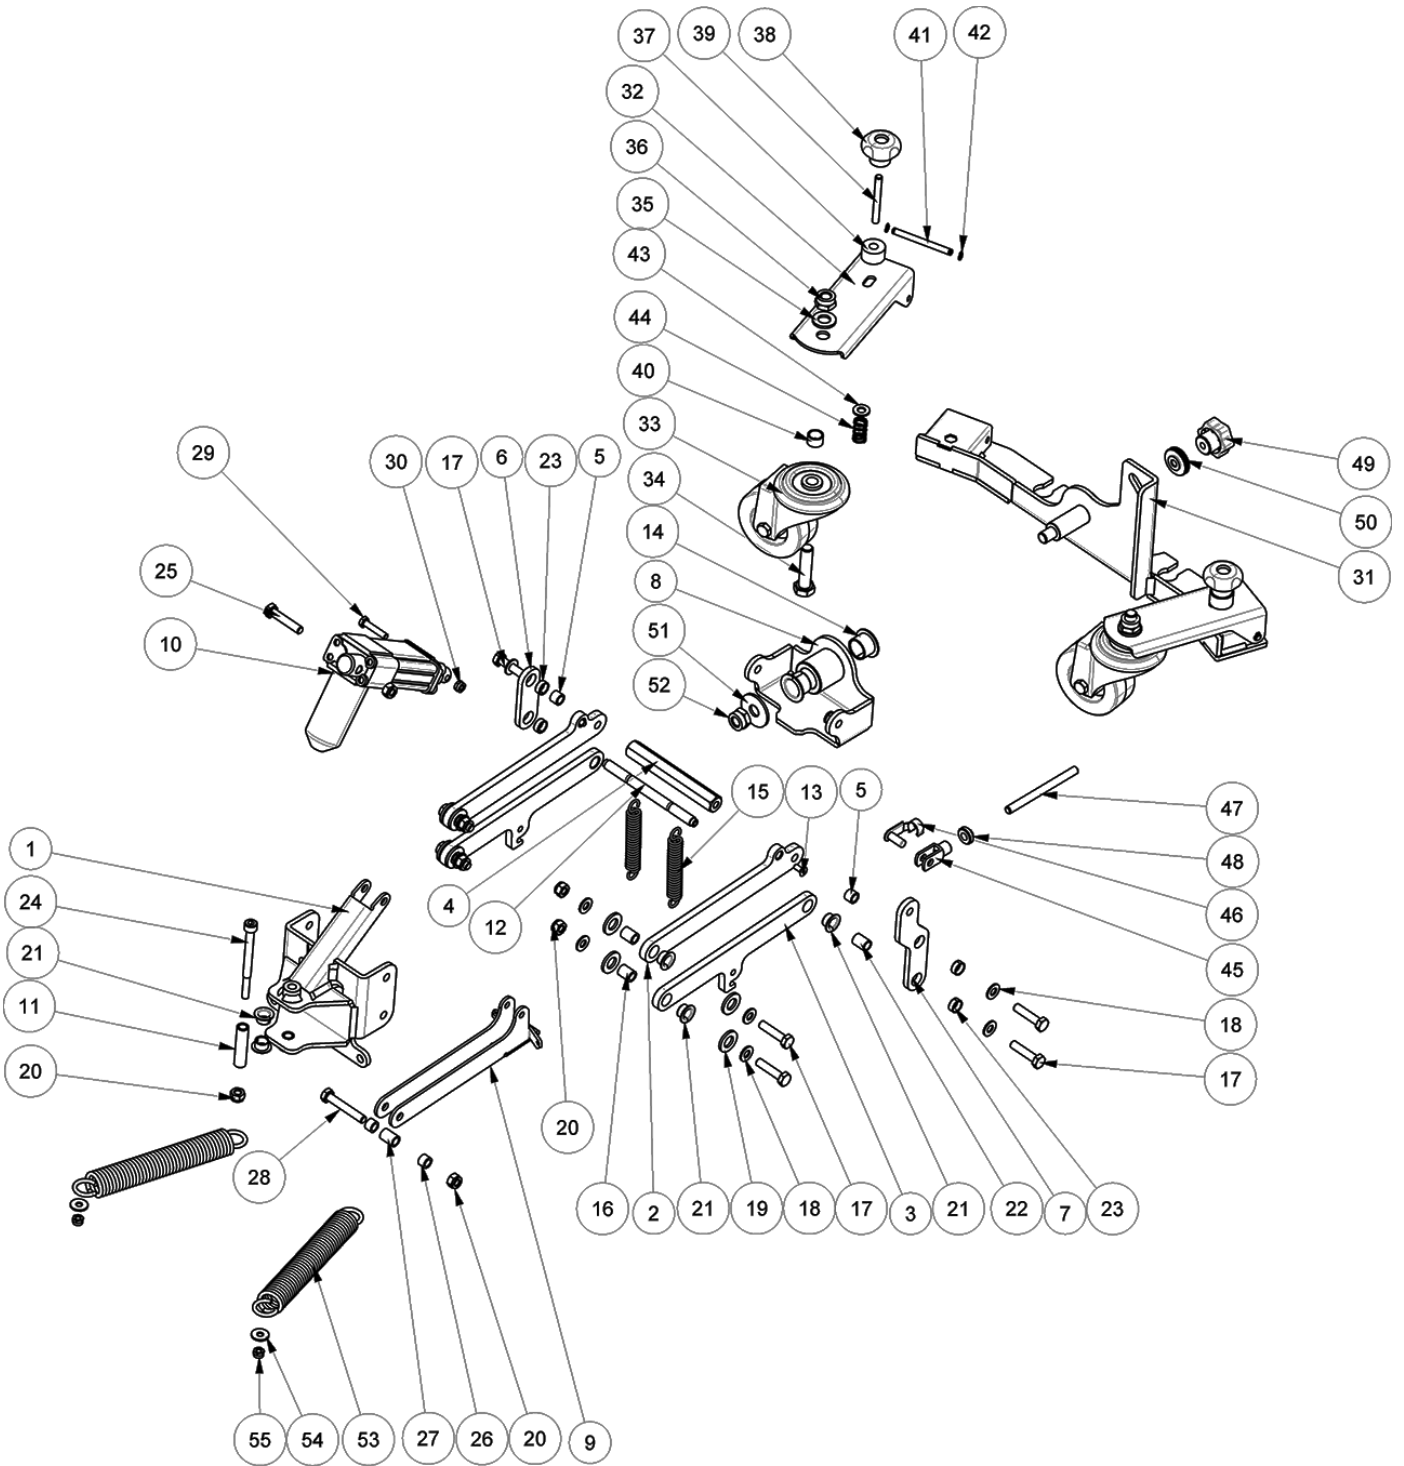

SQUEEGEE LIFT BRACKET GROUP - Contd

SQUEEGEE LIFT BRACKET GROUP - Contd

Ref.	Part No.	Mfr. Date	Description	Qty.
40	LAFN09002	( )	Ring	2
41	LAFN04150	( )	Pin, Wiper Wheel Arm	2
42	VTAE48552	( )	Clip External Din 471 D.6	4
43	897152	( )	Washer, D.8, Uni6592, Inox	2
44	MLML00239	( )	Spring For Wheel	2
45	CMCV00001	( )	Fork Uni 1676 M8x16	1
46	CMCV75718	( )	Clip Uni 1676 M8	1
47	CMCV00181	( )	Tie Rod M8x100	1
48	LAFN08811	( )	Bushing	1
49	VTVT00207	( )	Knob M8	1
50	MPVR05839	( )	Knob	1
51	897247	( )	Washer, D. 12x36x2.5, Uni6593	1
52	897241	( )	Nut, M.12, Inox, A2	1
53	MLML00540	( )	Spring, Squeegee	2
54	897112	( )	Washer, Flat, 6,00x18,00x1,6	2
55	897105	( )	Nut, M6, Inox	2