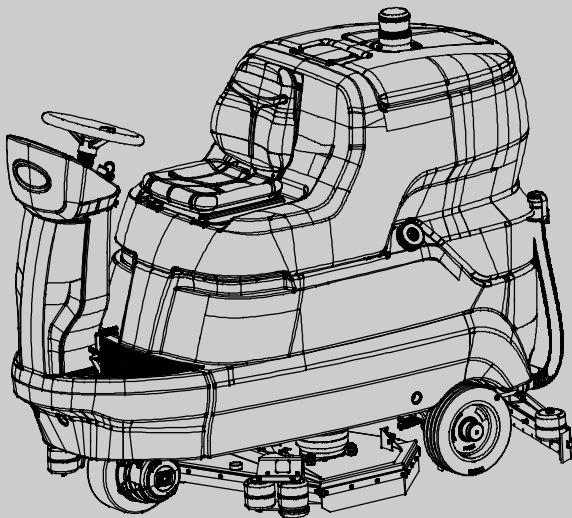

# T1581

Rider Floor Scrubber

Parts Manual

Model Part No.:

- LPTB03501 - SCRUBBER [ T581 105CM DISK, W/O BATT, EMEA]
- LPTB03502 - SCRUBBER [T581, 100CM CYL, W/O BATT, EMEA]
- LPTB03503 - SCRUBBER [ T581 105CM DISK, 240AH GEL, EMEA]
- LPTB03504 - SCRUBBER [T581, 100CM CYL, 240AH GEL, EMEA]
- LPTB03505 - SCRUBBER [T581 105CM DISK, EC- H2O NANOCLEAN/CHEM DOSE, 320AH WET, EMEA]
- LPTB03506 - SCRUBBER [T581 100CM CYL, EC- H2O NANOCLEAN/CHEM DOSE, 320AH WET, EMEA]
- LPTB03534 - SCRUBBER [T581 105CM DISK, CHEM DOSE, 320AH WET, EMEA]
- LPTB03535 - SCRUBBER [T581 100CM CYL, CHEM DOSE, 320AH WET, EMEA]
- LPTB03539 - SCRUBBER [T581 105CM DISK, EC- H2O NANOCLEAN/CHEM DOSE, 240AH GEL, EMEA]