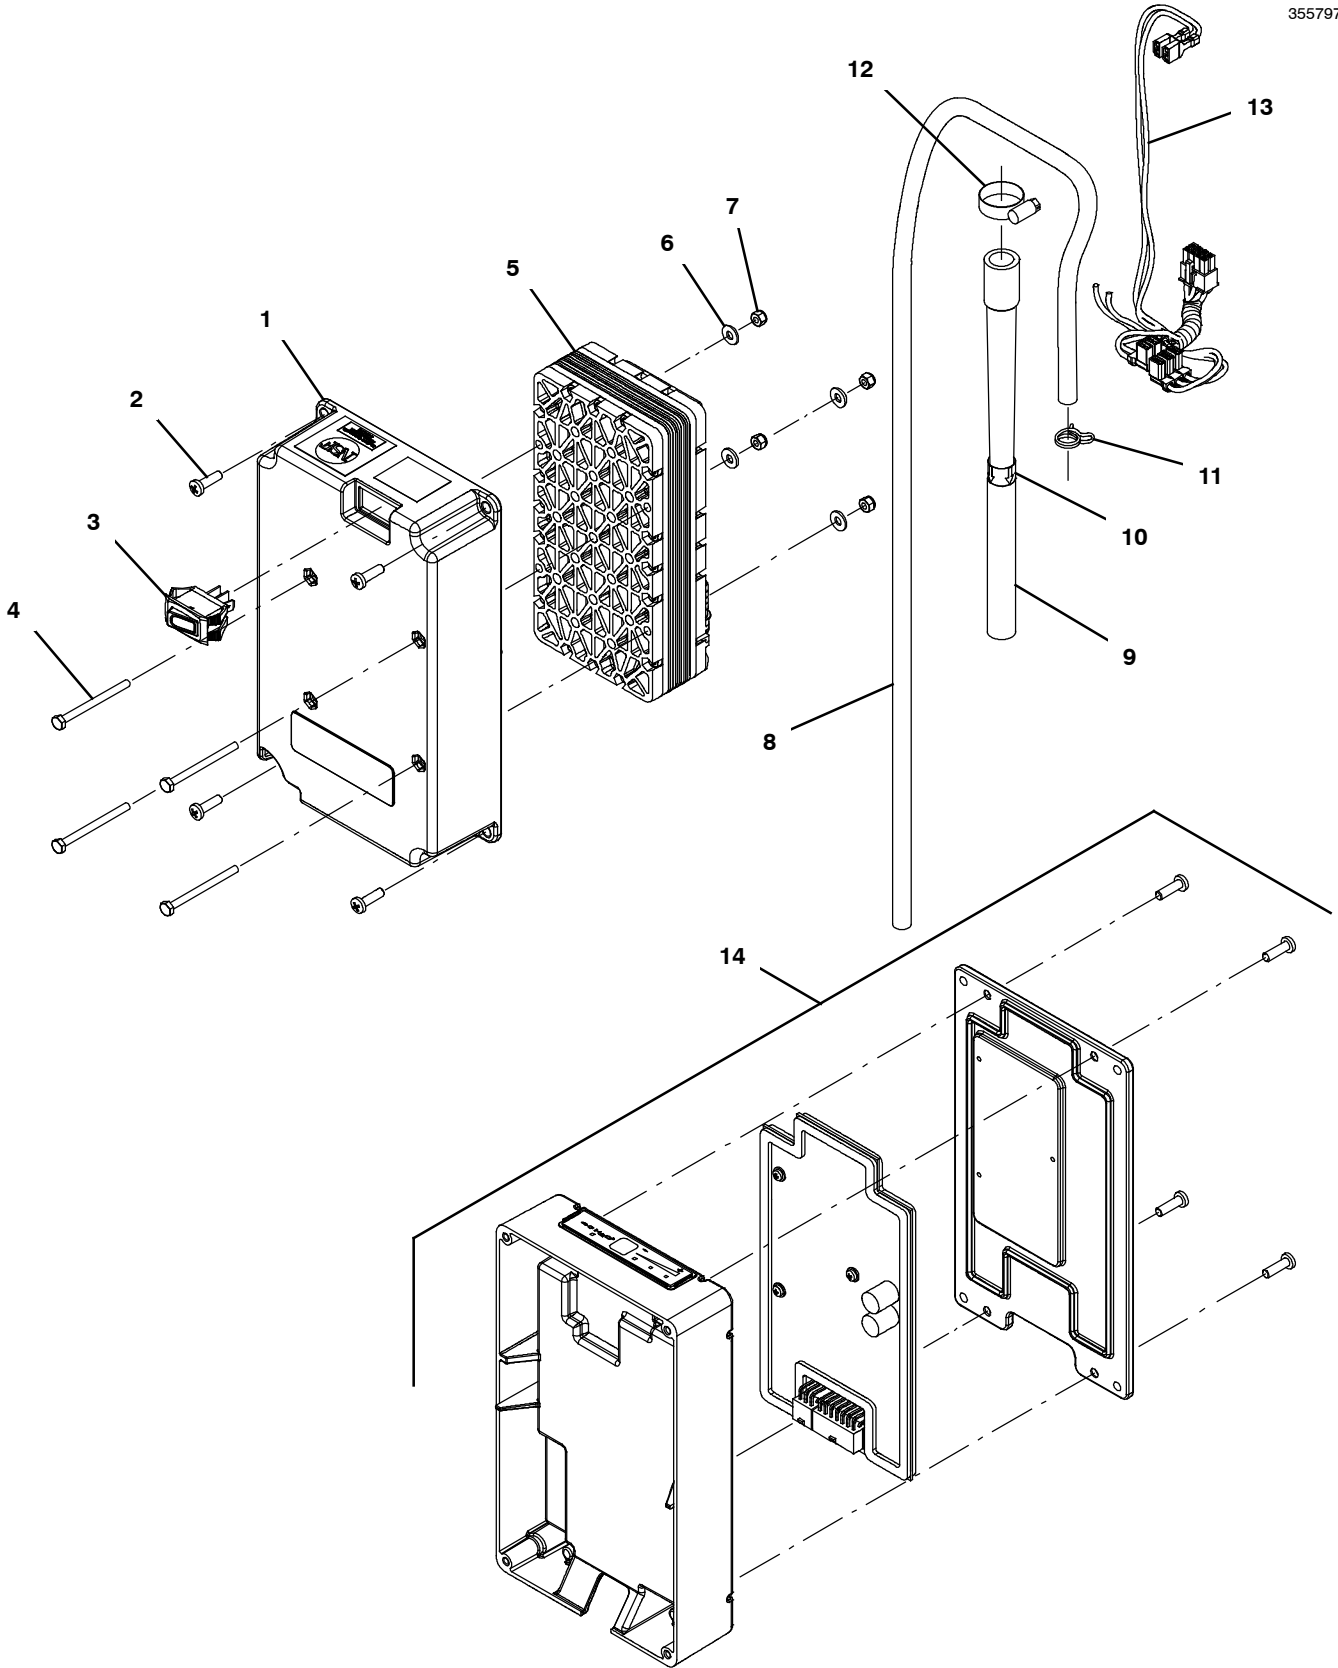

ec- H2O NANOCLEAN GROUP

Ref.	Part No.	Mfr. Date	Description	Qty.
1	RCVR00745	( )	Fitting, Tee, Detgt	1
2	TBBP00753	( )	Hose D.12x3 L=230	1
3	9021553	( )	Module Kit, Replmt [Ec- H2o, B02] (See Breakdowns) (Includes Cartridge 9013646)	1
10	LAFN11960	( )	Plate, Sheet Metal	1
11	9013646	( )	Cartridge, Ec- H2o Nanoclean Wcm, 270ml	1
12	1215186	( )	Fitting, Plstc, E90, Qf06/Qm06	3
13	1214339	( )	Fitting, Plstc, E90, Qfo4/Qm04	1
14	1210517	( )	Pump, Soltn, Ele, 24vdc, 35 Psi	1
15	FSVR00083	( )	Clamp 62- 82	2
16	1212987	( )	Fitting, Plstc, E90, Qf08/Pm06, Swivel	1
17	1212812	( )	Fitting, Plstc, E90, Qf06/Pm06, Swivel	1
18	1216973	( )	Pump Assy, Dispenser	1
19	1212855	( )	Fitting, Plstc, Tee, Qf04/Qf06/Qf06	2
20	LAFN11961	( )	Plate, Sheet Metal	1
21	1044415	( )	Switch, Press, 20psi, Pm02	1
22	897268	( )	Connector 3 Vie	2
23	1231855	( )	Fitting, Plstc, Str, Qm04/Pf02	1
24	1212807	( )	Fitting, Plstc, Str, Qm08/Bm08	1
25	1257575	( )	Valve, Check, 0003psi Bm06/Bm06	1
26	1212573	( )	Fitting, Plstc, Tee, Qf06/Qf06/Qf06	1
27	TBBP00753	( )	Hose D.12x3 L=230	2
28	TBBP00761	( )	Hose 3/8 L=242	1
29	TBBP00762	( )	Hose L=146	1
30	TBBP00761	( )	Hose 3/8 L=242	1
31	TBBP00762	( )	Hose L=146	1
32	TBBP00764	( )	Hose 3/8 L=80	1
33	TBBP00753	( )	Hose D.12x3 L=230	1
34	TBBP00757	( )	Hose 7x10 L=1050	1
35	TBBP00753	( )	Hose D.12x3 L=230	1
36	VTVT62920	( )	Screw Te F/Rond. M 6x 16 Zb	4
40	897120	( )	Washer, D.8x24, Uni6593, Inox	2
41	VTDD01701	( )	Nut M8 Inox+Zin.	2
42	VTVT00728	( )	Screw Te M. 8- 55	1
43	VTVT00633	( )	Screw M 3x 20 Tcb- Tc Bk.U.7687	2
44	897190	( )	Washer, D.3	2
45	897189	( )	Nut, M3, Inox	2
46	FSVR00255	( )	Clamp, Head	8
47	MECB02370	( )	Wiring	1

ec- H2O NANOCLEAN MODULE BREAKDOWN 9021553

355797