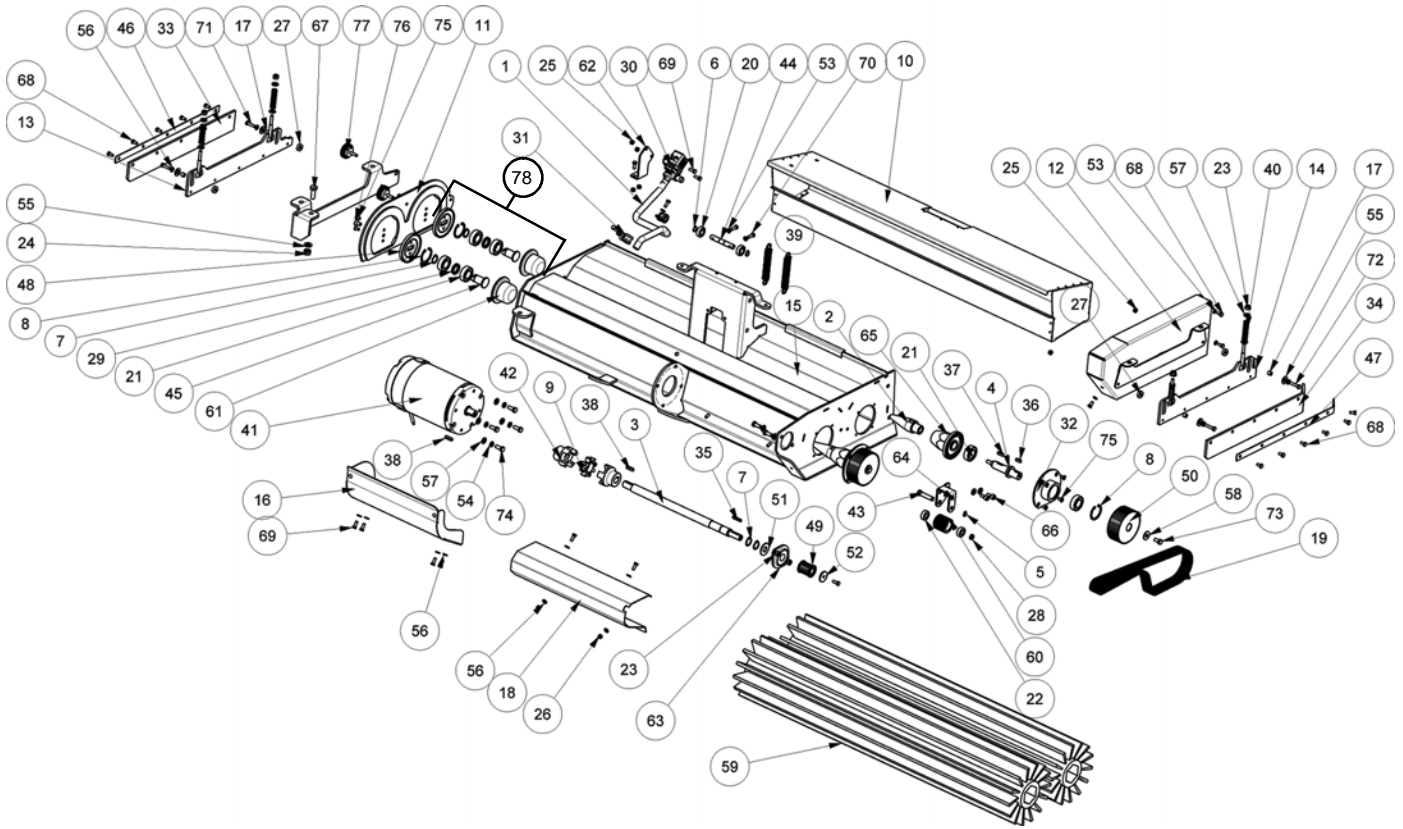

SCRUB HEAD GROUP (100cm Cylindrical Brush Model) - Contd

SCRUB HEAD GROUP (100cm Cylindrical Brush Model) - Contd

Ref.	Part No.	Mfr. Date	Description	Qty.
46	LAFN08077	( )	Support, Flap, Right	1
47	LAFN08079	( )	Bracket, Left	1
48	LAFN08086	( )	Cover	2
49	MTPL00154	( )	Pulley, Motor, Test	1
50	MTPL00210	( )	Pulley	2
51	LAFN36058	( )	Washer Inox A 15,3x35 Sp2	1
52	897576	( )	Washer, M30x6x3	1
53	897129	( )	Washer, D.6, Grw, Uni1751, Inox	5
54	897216	( )	Washer, D. 8, Grw, Uni1751, Inox	4
55	897432	( )	Washer, D. 10x21, Uni6592, Inox	5
56	897106	( )	Washer, Flat, 6,00x11,00x1,6, Ss	14
57	897152	( )	Washer, D.8, Uni6592, Inox	16
58	897120	( )	Washer, D.8x24, Uni6593, Inox	2
59	SPPV01330	( )	Brush, Soft, Ppl, 100cm [Std]	2
60	MTPL00193	( )	Roller	1
61	LAFN08087	( )	Roller - (Brush Drive)	2
62	LAFN08101	( )	Support, Ev	1
63	897283	( )	Support	1
64	LAFN06848	( )	Support, Belt Tensioner	1
65	LAFN08059	( )	Disk, Drive	2
66	897347	( )	Screw, Tcei, M.8x16	2
67	VTVT01541	( )	Screw Te, M10x30, Inox, Uni5739	1
68	897130	( )	Screw, Te, M6x12, Uni5739, A2	14
69	897128	( )	Screw Te 6x16 Uni5739	13
70	897287	( )	Screw, Te, M6x20, Uni5739, Inox	2
71	897532	( )	Screw, Te, M6x25, Uni5739, Inox	2
72	VTVT00433	( )	Screw, M6x30	2
73	897184	( )	Screw, Te, M8x16, Uni5739, A2	2
74	897316	( )	Screw, Te, M8x20, Uni5739, Inox	6
75	VTVT00678	( )	Screw	12
76	897394	( )	Screw, Tspei, M8x16	2
77	VTVT00125	( )	Handwheel D.40 M6x15	2
78	KTRI05006	( )	Kit, Driver Roll (Includes Items #4, 21, 32, 36, 37, 65 & 75)	2