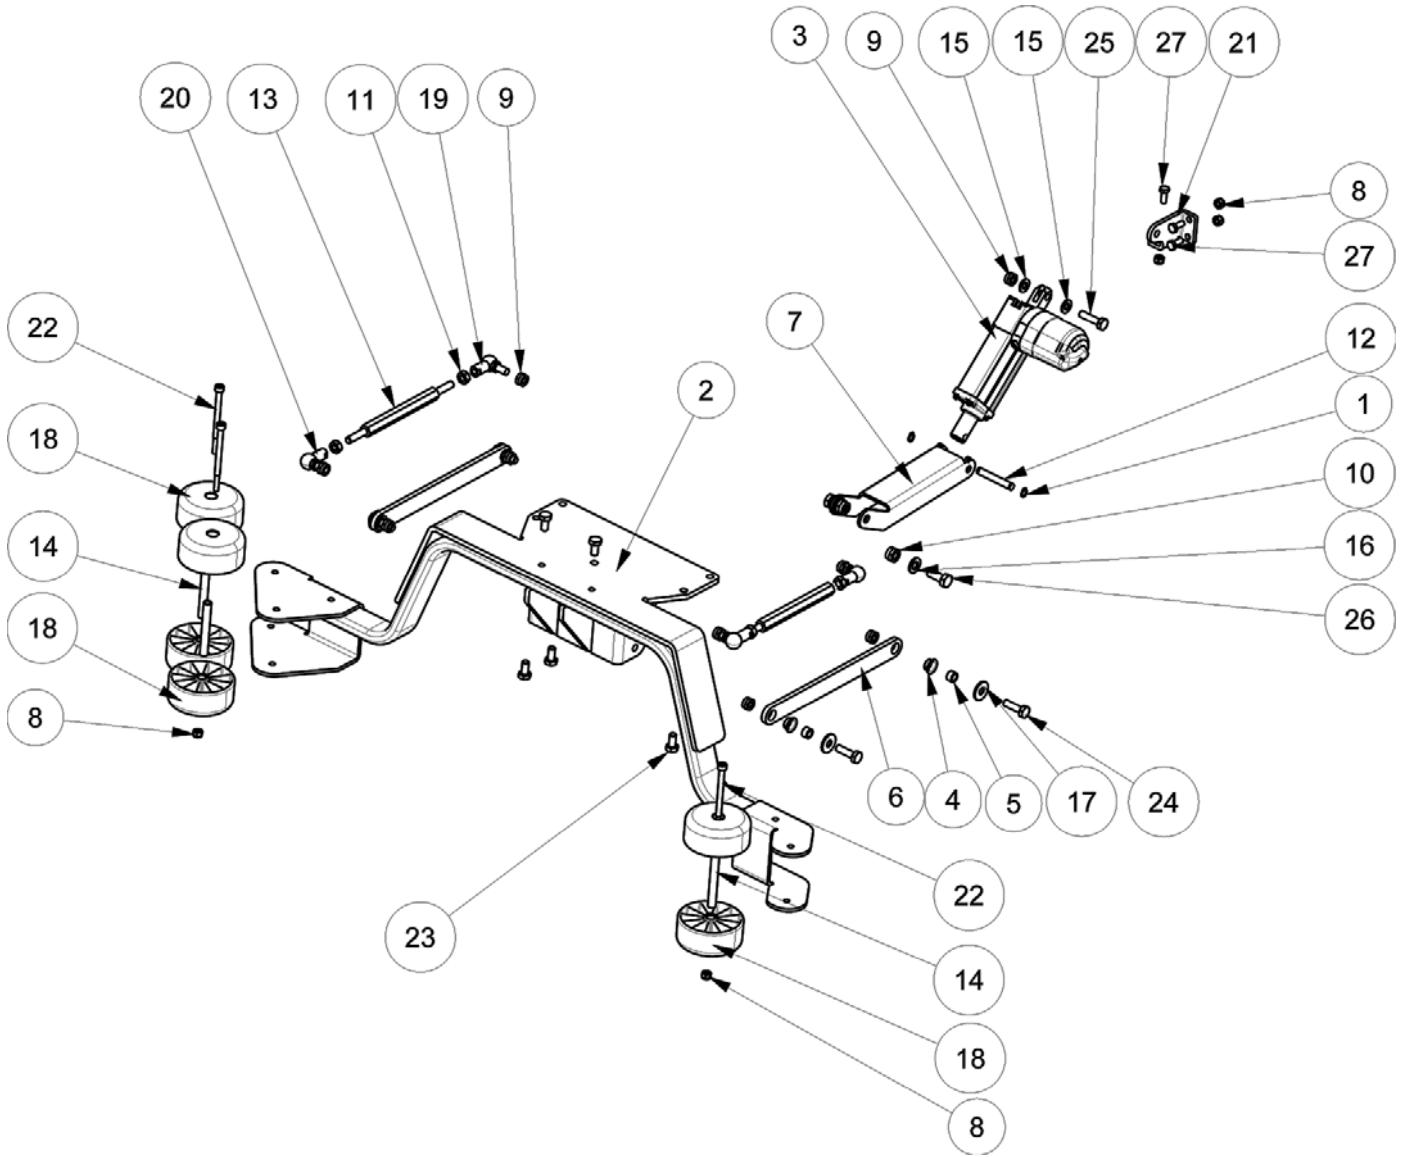

STANDARD PARTS

SCRUB HEAD LIFT AND BUMPER GROUP (100cm Cylindrical Brush Model)

SCRUB HEAD LIFT AND BUMPER GROUP (100cm Cylindrical Brush Model)

Ref.	Part No.	Mfr. Date	Description	Qty.
1	VTAE87276	( )	Seeger Ext. D10 Din471	2
2	LAFN08096	( )	Bracket	1
3	MOCC00388	( )	Actuator Brush Head 36v 1500n	1
4	CUVR00192	( )	Brush Block Ring	4
5	LAFN09249	( )	Bushing	4
6	LAFN08102	( )	Arm	2
7	LAFN09208	( )	Bracket, Roller	1
8	VTDD01701	( )	Nut M8 Inox+Zin.	6
9	897431	( )	Nut Autobl.M10 Inox Din 985	9
10	897241	( )	Nut, M.12, Inox, A2	2
11	VTDD15522	( )	Nut M10 Inox Uni5588	4
12	LAFN08092	( )	Pin	1
13	LAFN09238	( )	Pin	2
14	LAFN04127	( )	Pin, Roller, Bumper	3
15	897432	( )	Washer, D. 10x21, Uni6592, Inox	2
16	897215	( )	Washer, D.12x24, Uni6592, Inox	2
17	897391	( )	Washer D.10	4
18	RTRT00510	( )	Wheel Bumper Ral7040	6
19	VTVR00133	( )	Joint, Right	2
20	VTVR00118	( )	Joint, Left	2
21	LAFN11939	( )	Bracket	1
22	VTVT67560	( )	Screw Tcei M8x110 Inox Aisi 304	3
23	VTVT13936	( )	Screw, M10x20	6
24	VTVT00715	( )	Screw Te M.10- 35	4
25	VTVT01549	( )	Screw Te M10- 40	1
26	VTVT00422	( )	Screw Te M 12x 30 Uni 5739	2
27	897316	( )	Screw, Te, M8x20, Uni5739, Inox	3