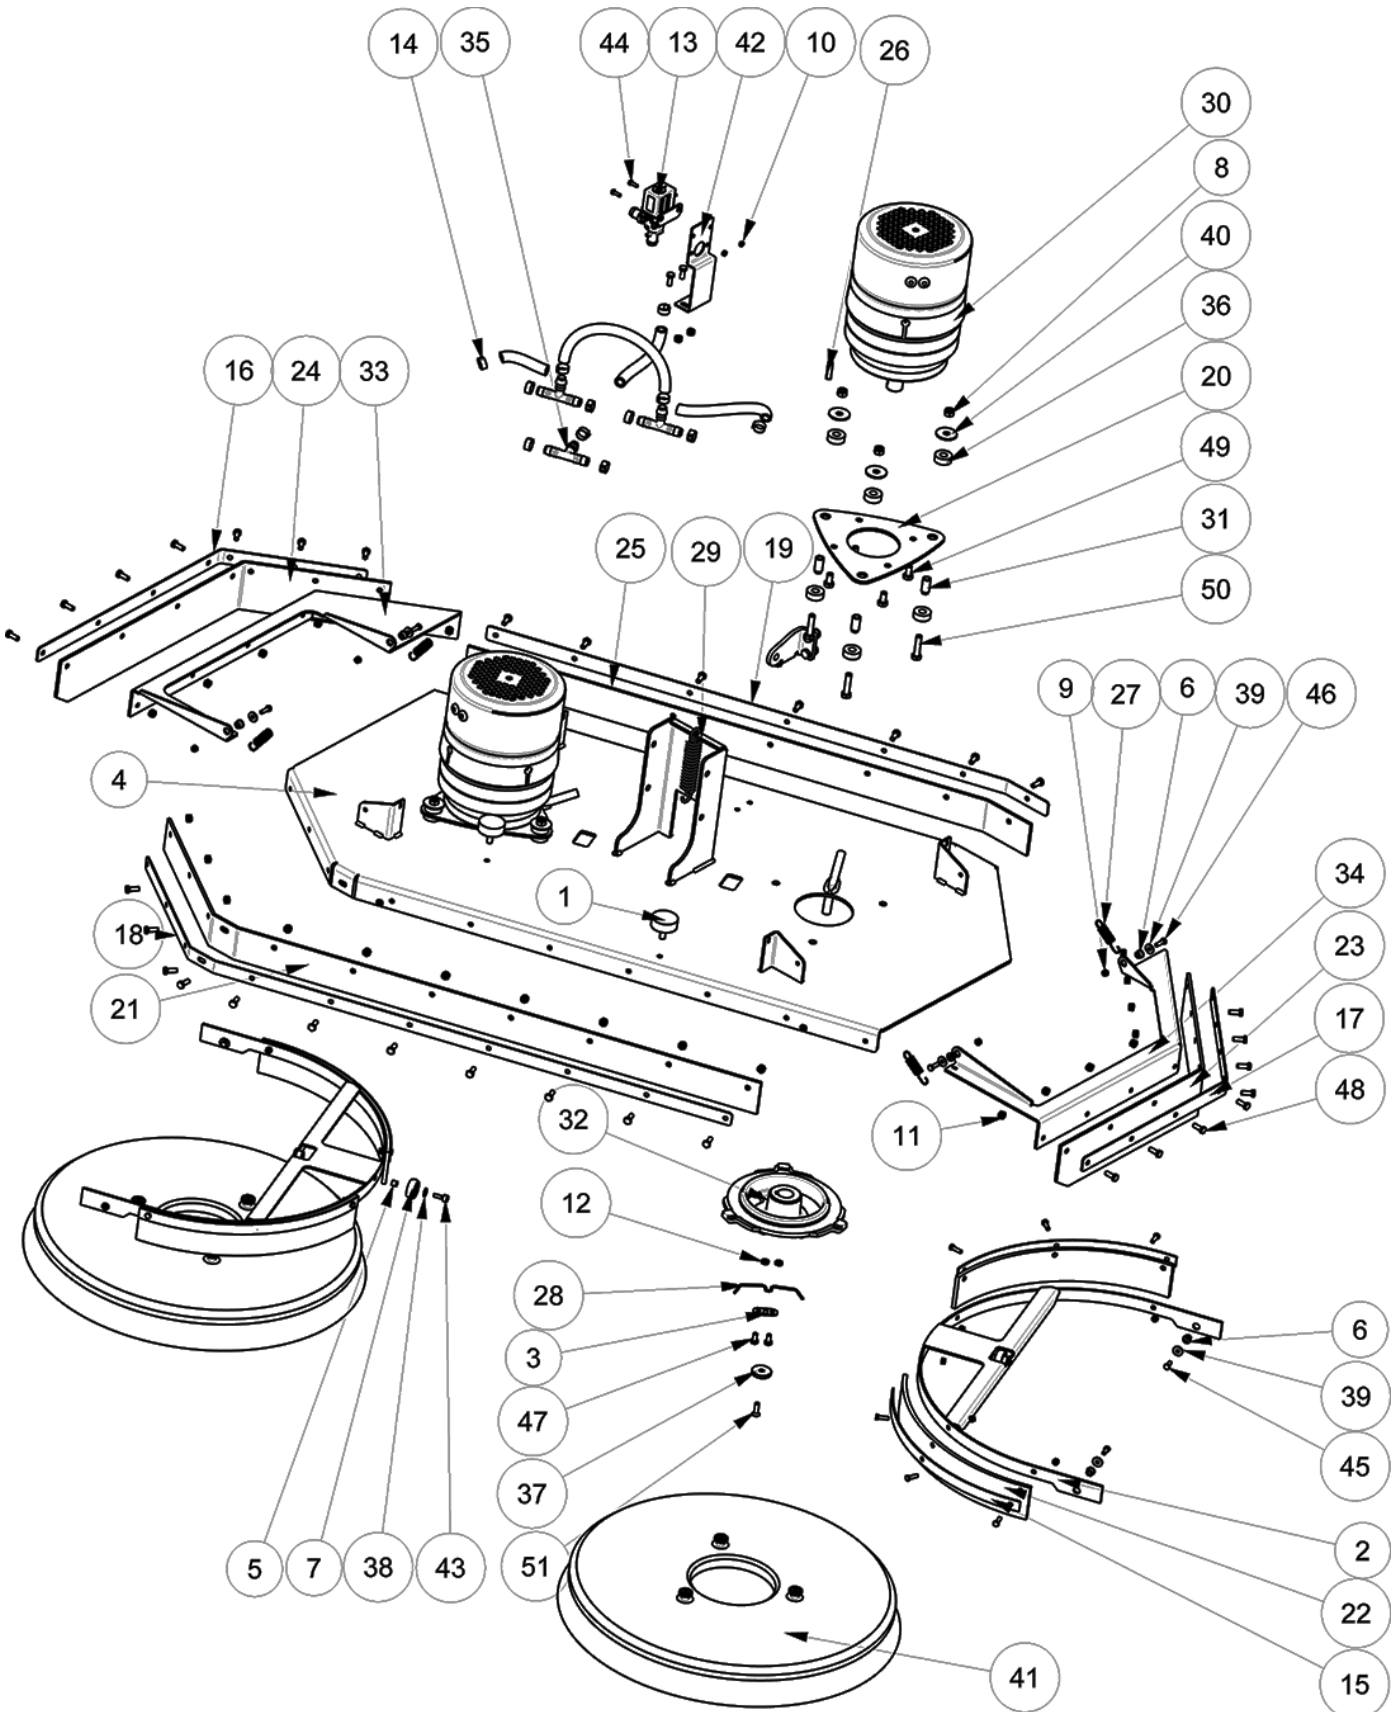

SCRUB HEAD GROUP (105cm Disk Model) - Contd

SCRUB HEAD GROUP (105cm Disk Model) - Contd

Ref.	Part No.	Mfr. Date	Description	Qty.
40	897375	( )	Washer, D. 8 X32, Uni6593, Inox	6
41	SPPV01546	( )	Brush, Ppl, Soft 53cm	2
42	LAFN05835	( )	Bracket, Solenoid Valve	1
43	897352	( )	Screw, Tcei, M.6x16	2
44	897453	( )	Screw, Te, M4x12, Uni5739, Inox	2
45	897459	( )	Screw, M5x12, Te, Inox	4
46	897145	( )	Screw, Te, M5x16, Uni5739, Inox	16
47	897130	( )	Screw, Te, M6x12, Uni5739, A2	4
48	897128	( )	Screw Te 6x16 Uni5739	35
49	897184	( )	Screw, Te, M8x16, Uni5739, A2	8
50	897243	( )	Screw Te M8x35 Uni5739 Inox	6
51	897277	( )	Screw, Tspei, M6x20, Uni5933	2