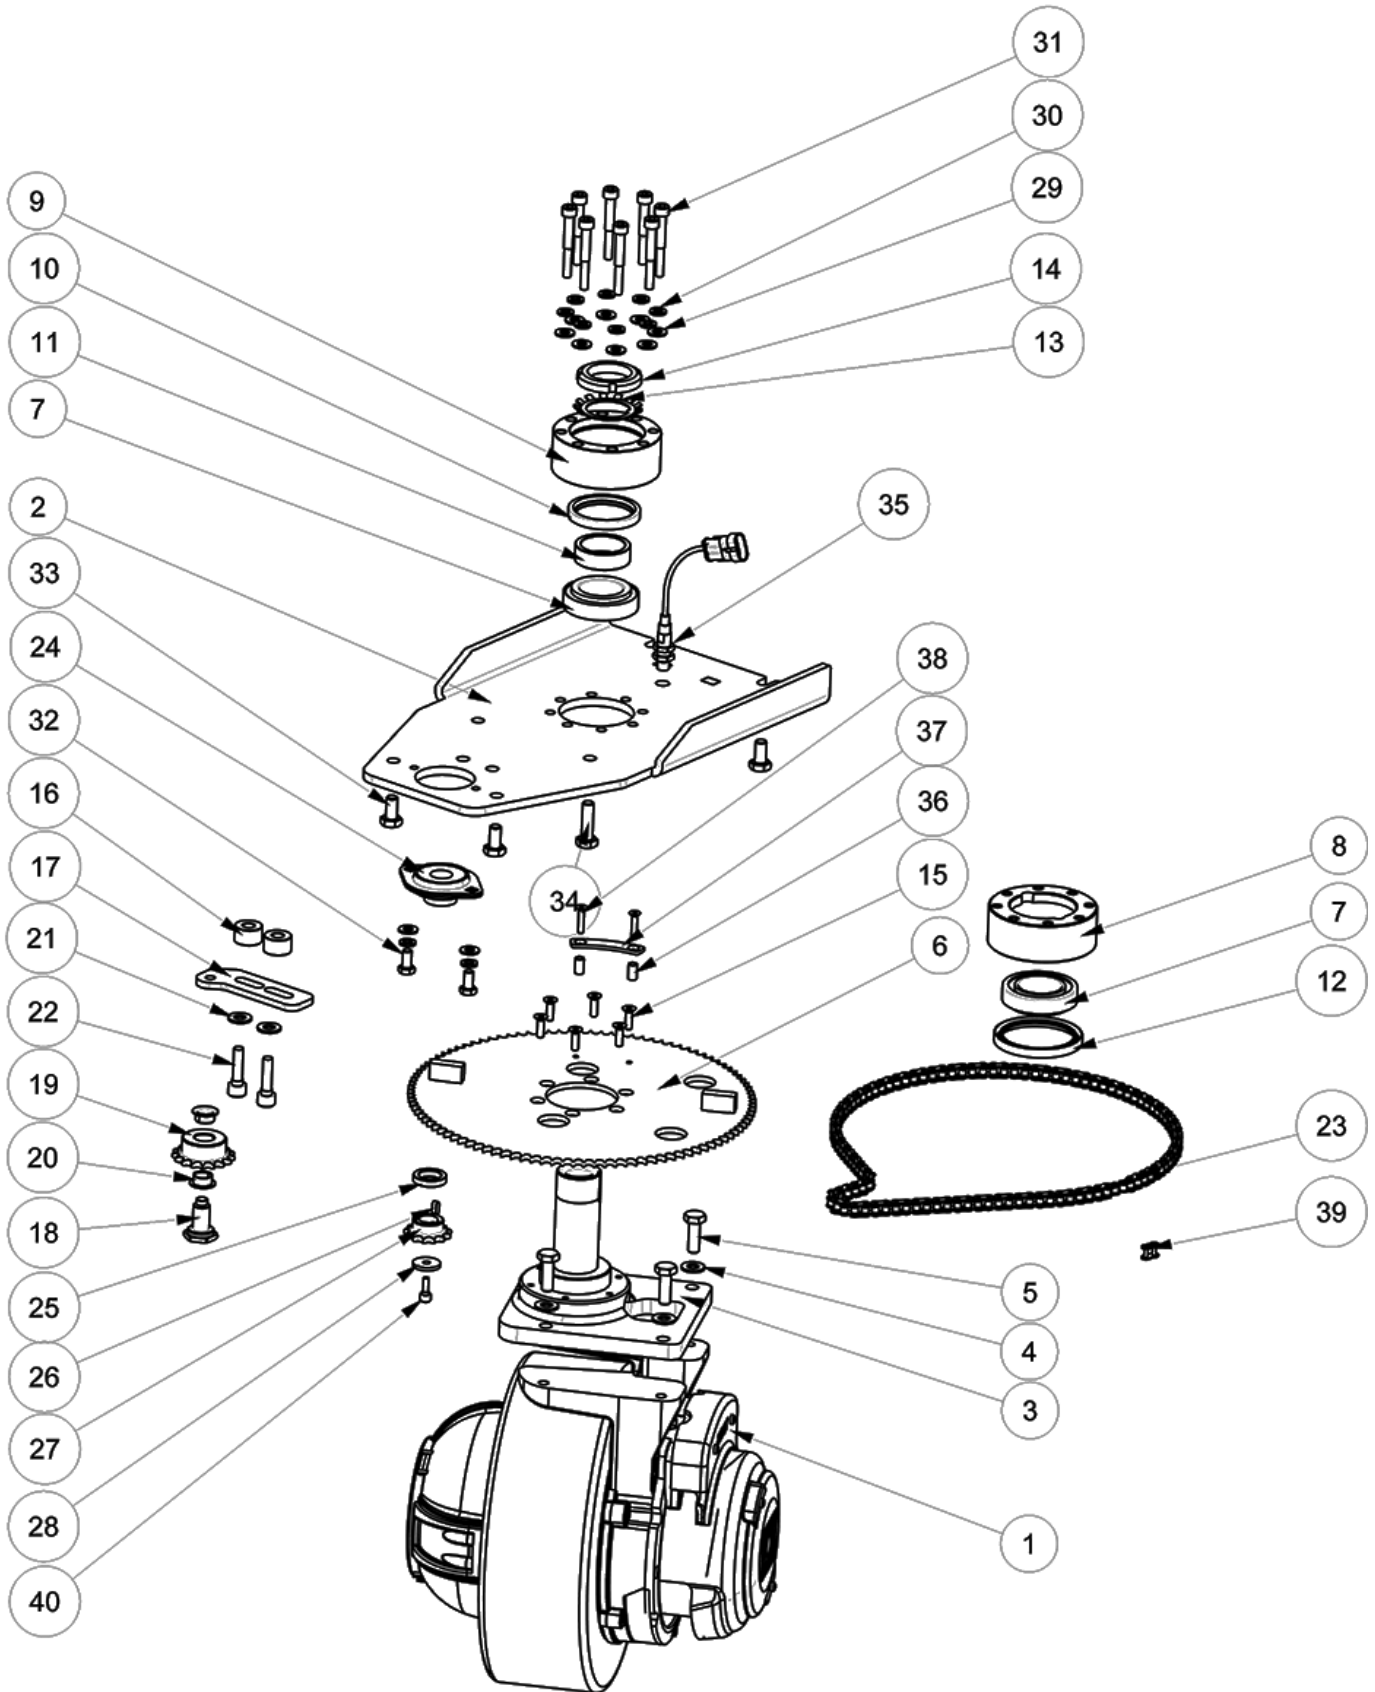

DRIVE WHEEL / STEERING GROUP

DRIVE WHEEL / STEERING GROUP

Ref.	Part No.	Mfr. Date	Description	Qty.
1	MOCC00385	( )	Motorwheel 36v 1100 W D.300 (See Breakdown)	1
2	LAFN11898	( )	Plate	1
3	LAFN06994	( )	Spacer	1
4	897432	( )	Washer, D. 10x21, Uni6592, Inox	4
5	VTVT01541	( )	Screw Te, M10x30, Inox,Uni5739	4
6	LAFN06995	( )	Brake	1
7	CUVR00187	( )	Bearing 40x68x19	2
8	LAFN08830	( )	Bushing	1
9	LAFN08829	( )	Ring	1
10	PVVR00045	( )	Gasket	1
11	LAFN08828	( )	Bushing	1
12	PVVR00044	( )	Gasket	1
13	VTRS00572	( )	Washer	1
14	VTVR00563	( )	Ring, Nut	1
15	897277	( )	Screw, Tspei, M6x20, Uni5933	6
16	LAFN11197	( )	Spacer	2
17	LAFN11195	( )	Support	1
18	LAFN11196	( )	Pin	1
19	MTPL00238	( )	Roller	1
20	CUVR00192	( )	Brush Block Ring	2
21	897432	( )	Washer, D. 10x21, Uni6592, Inox	2
22	VTVT00411	( )	Screw Tcei M10x35 Uni5931	2
23	MTCR00085	( )	Chain 3/8	1
24	897283	( )	Support	1
25	LAFN07029	( )	Spacer	1
26	VTVR00229	( )	Key 5x5x12	1
27	MTCR00070	( )	Pin, Steering Shaft	1
28	LAFN04134	( )	Washer Pinion Steering	1
29	897152	( )	Washer, D.8, Uni6592, Inox	10
30	897216	( )	Washer, D. 8, Grw, Uni1751, Inox	10
31	VTVT01310	( )	Screw Tcei 8x60 Inox Uni5931	8
32	897184	( )	Screw, Te, M8x16, Uni5739, A2	2
33	VTVT13936	( )	Screw, M10x20	4
34	VTVT00458	( )	Screw Te M 10x35 Zinc. Uni 5739	2
35	MECI00535	( )	Sensor	1
36	LAFN03742	( )	Spacer Silencer	2
37	LAFN08836	( )	Bracket	1
38	VTVT15962	( )	Screw M 5x 25 Tspei Uni 5933	2
39	MTCR47037	( )	Warp Knitting 3/8	1
40	897352	( )	Screw, Tcei, M.6x16	1