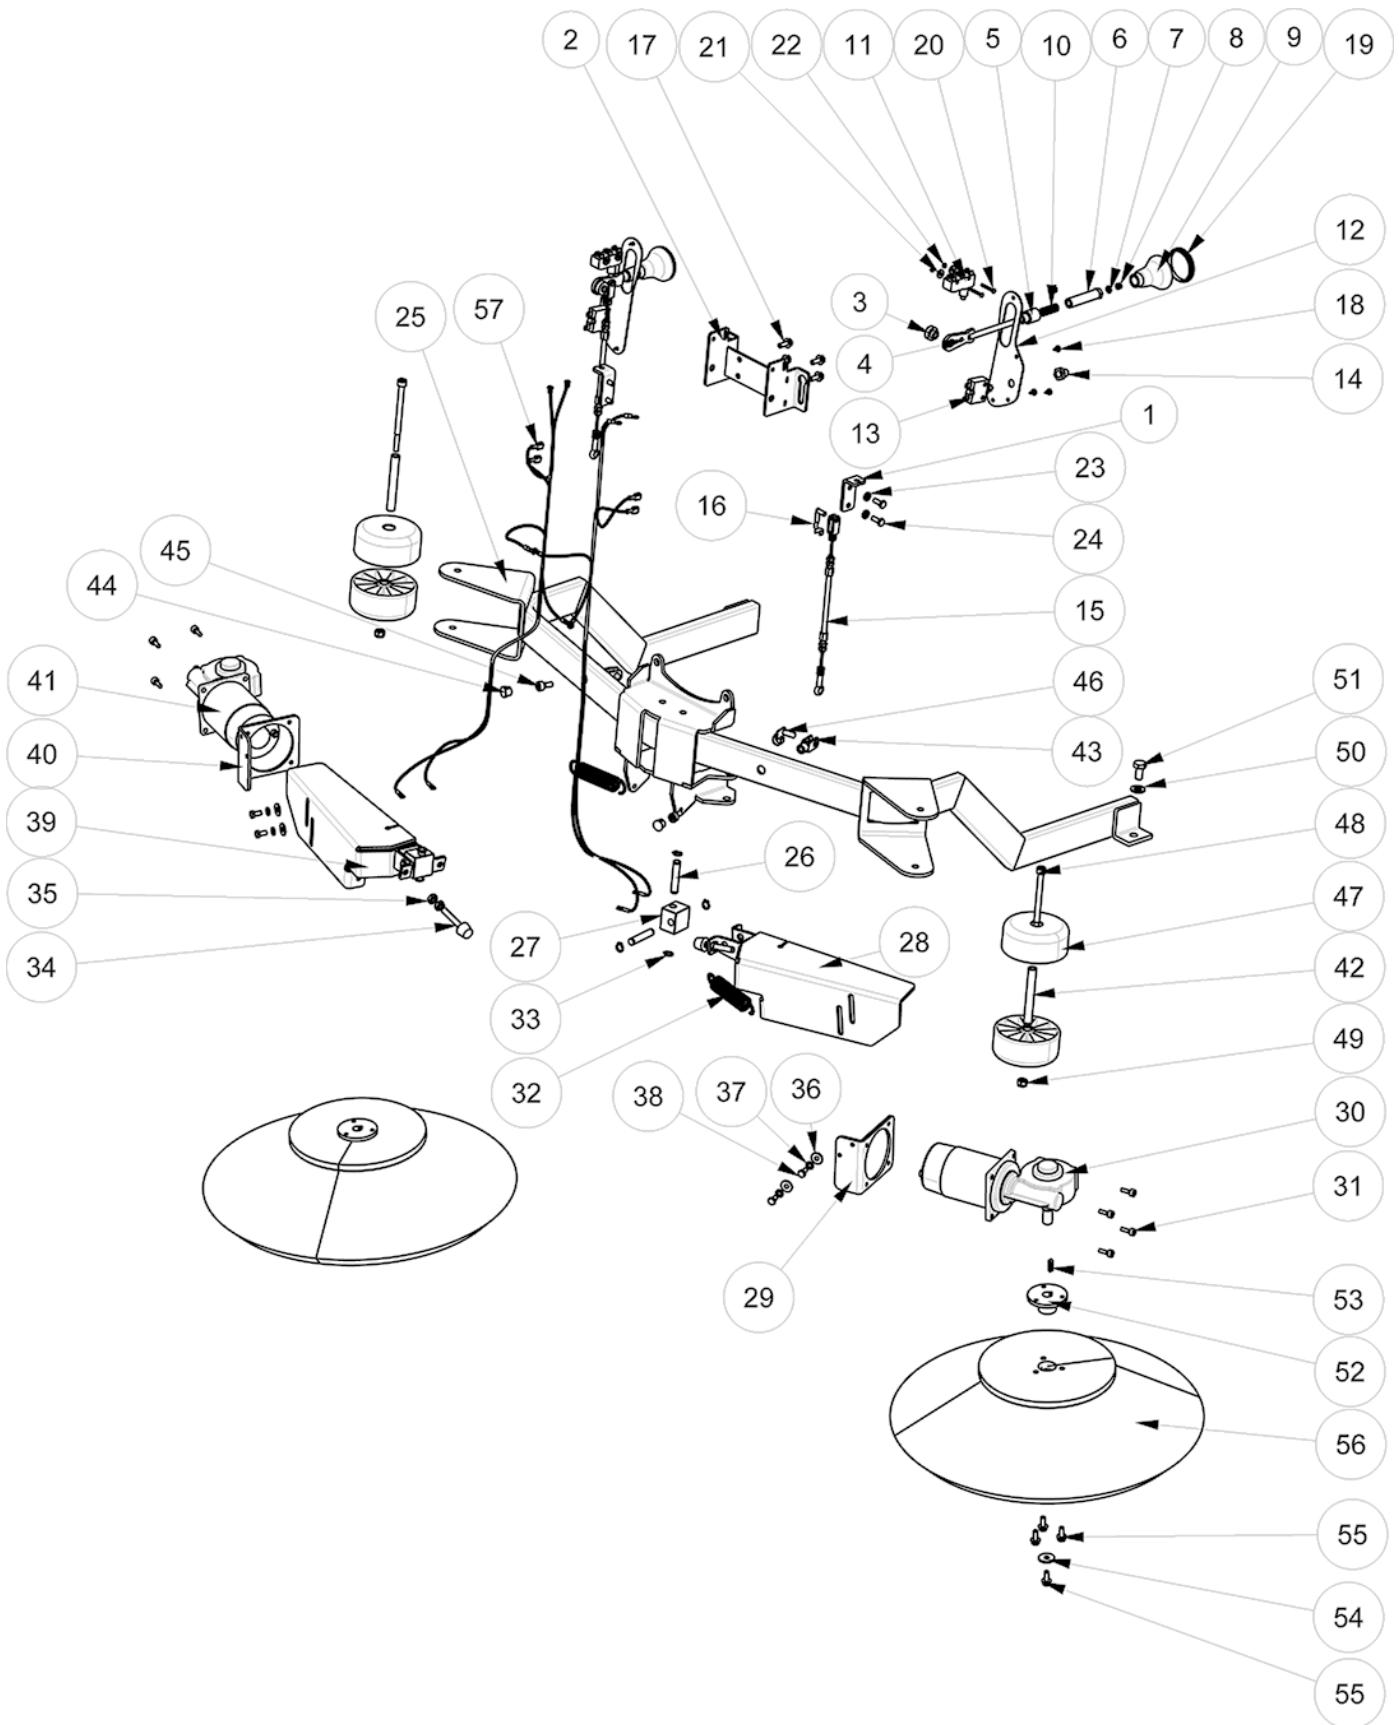

SIDE BRUSH GROUP (100cm Cylindrical Brush Model)

SIDE BRUSH GROUP (100cm Cylindrical Brush Model)

Ref.	Part No.	Mfr. Date	Description	Qty.
1	LAFN09211	( )	Bracket	2
2	LAFN07597	( )	Bracket	1
3	LAFN00153	( )	Bushing, Lever, Lift Brush	2
4	LAFN00803	( )	Arm, Brush, Lift	2
5	LAFN07612	( )	Bushing	2
6	LAFN00523	( )	Spring Holder Brush Lift	2
7	VTRS00502	( )	Washer D. 5 0.466 Uni 6592	2
8	VTDD08171	( )	Nut M 5 Tef	2
9	MPVR00868	( )	Knob, Lifting Brush	2
10	MLML00027	( )	Spring Brush Central Knob	2
11	MECI75801	( )	Microswitch	2
12	LAFN07599	( )	Cover	2
13	METT00040	( )	Fuse, Circuit Breaker, 5a	2
14	MEVR02900	( )	Cap Circuit Breaker	2
15	CMCV00458	( )	Cable	2
16	CMCV00009	( )	Clip Uni 1676	2
17	VTVT62920	( )	Screw Te F/Rond. M 6x 16 Zb	4
18	VTVT85145	( )	Screw Tcb T- Cross 4.2x9.5 Inox	8
19	MPVR00879	( )	Knob, Lifting Brush	2
20	VTVT00021	( )	Screw Te Uni 5739 3x25 Zb	4
21	VTRS15959	( )	Washer D. 4x12 Uni 6593	4
22	VTDD00001	( )	Nut, M3, Uni5588, Zb	4
23	897106	( )	Washer, Flat, 6,00x11,00x1,6, Ss	4
24	897128	( )	Screw Te 6x16 Uni5739	4
25	LAFN08098	( )	Bumper	1
26	LAFN01148	( )	Pin, Brush, Side	4
27	LAFN00154	( )	Arm, Block, Side Brush	2
28	LAFN08100	( )	Support, Motor	1
29	LAFN00809	( )	Plate, Side Brush	1
30	MOCC00367	( )	Motor (Left)	1
31	VTVT09913	( )	Screw Tcei 6x16 Uni5931	8
32	MLML45102	( )	Spring Tr	2
33	VTAE87276	( )	Seeger Ext. D10 Din471	8
34	ABG000055	( )	Vibration, Damp	2
35	VTDD00057	( )	Nut Uni 5589 M8 Bass	4
36	897112	( )	Washer, Flat, 6,00x18,00x1,6	4
37	897129	( )	Washer, D.6, Grw, Uni1751, Inox	4
38	897130	( )	Screw, Te, M6x12, Uni5739, A2	4
39	LAFN08099	( )	Support, Motor	1
40	LAFN00808	( )	Plate, Side Brush	1