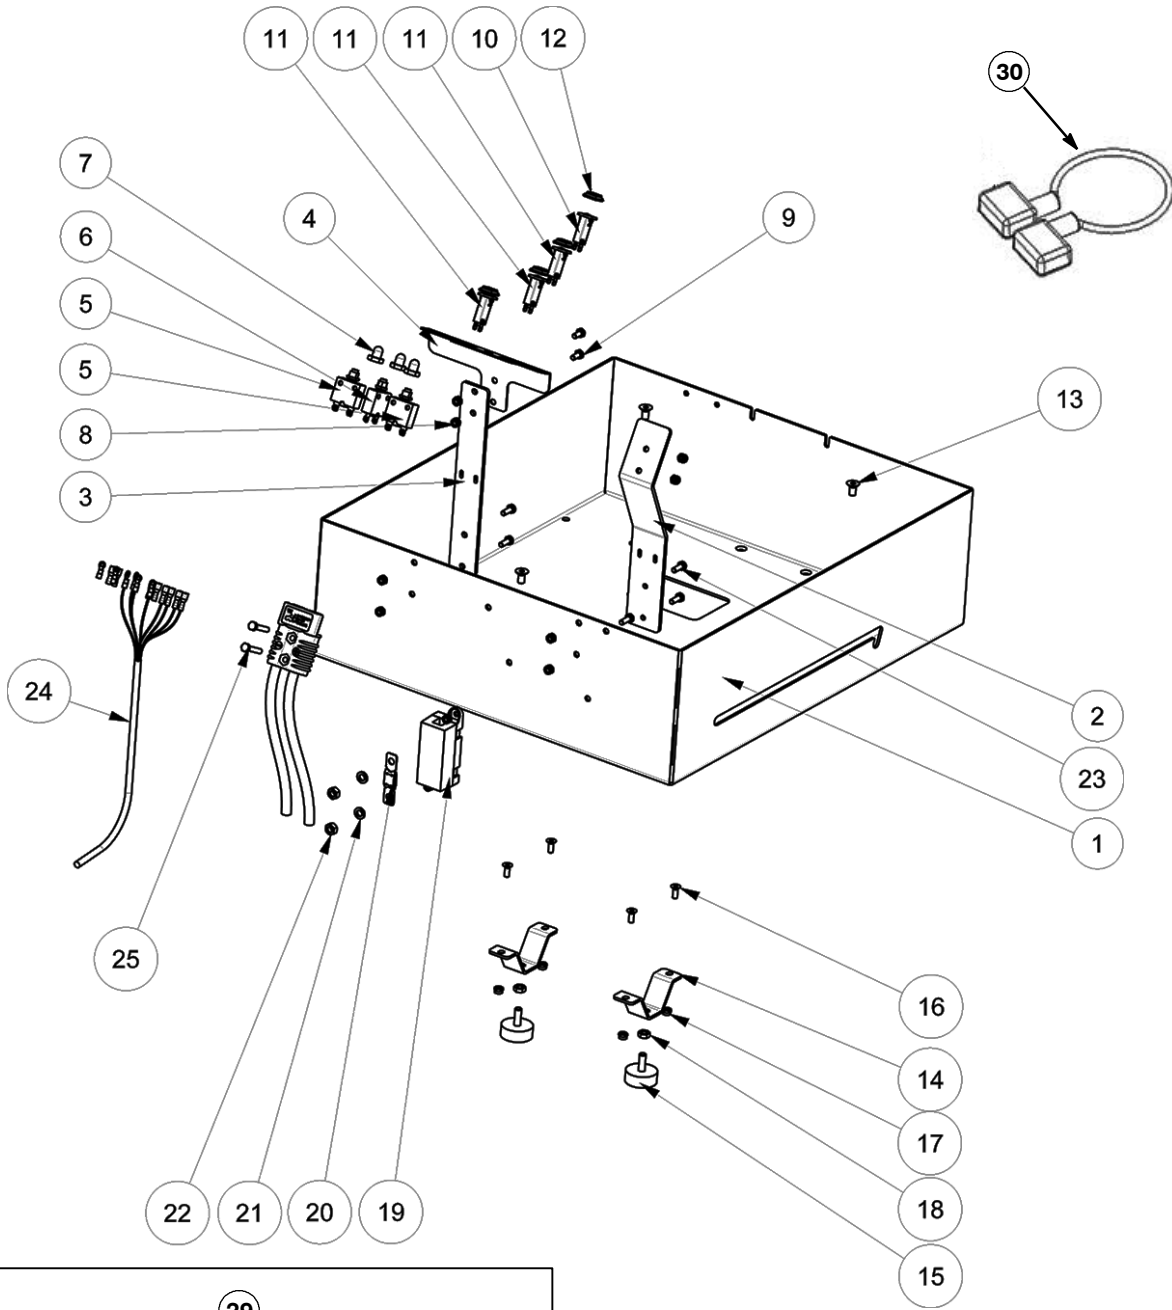

BATTERY COMPARTMENT GROUP (100cm Cylindrical Brush Model)

BATTERY COMPARTMENT GROUP (100cm Cylindrical Brush Model)

Ref.	Part No.	Mfr. Date	Description	Qty.
1	LAFN11891	( )	Housing	1
2	LAFN11892	( )	Bracket	1
3	LAFN11893	( )	Support	1
4	LAFN11894	( )	Bracket	1
5	METT00138	( )	Fuse 50a	2
6	METT00132	( )	Fuse 30a	1
7	MEVR02900	( )	Cap Circuit Breaker	3
8	897105	( )	Nut, M6, Inox	2
9	897130	( )	Screw, Te, M6x12, Uni5739, A2	2
10	METT00137	( )	Fuse 4a	1
11	METT00136	( )	Fuse 3a	3
12	MEVR02864	( )	Cap	4
13	897394	( )	Screw, Tspei, M8x16	3
14	LAFN11895	( )	Support	2
15	ABG000026	( )	Vibration Damp	2
16	VTVT00832	( )	Screw Tspei M6x16 Inox	4
17	897105	( )	Nut, M6, Inox	12
18	VTDD00530	( )	Nut M8 Uni 5589	2
19	MEVR00146	( )	Fuse Box	1
20	MEVR01925	( )	Fuse 150a	1
21	897216	( )	Washer, D. 8, Grw, Uni1751, Inox	2
22	897229	( )	Nut, M8, Uni5588, Inox, A2	2
23	897128	( )	Screw Te 6x16 Uni5739	6
24	MECB02350	( )	Wiring (Main Harness)	1
25	897321	( )	Screw, M6x35, Uni5739, Inox	2
26	1043662	( )	Charger, 36vdc 21a 85- 265vac 1ph 45/65hz	1
27	1017079	( )	Cord, Extn, 16ga /3, 10ft [Sjt]	1
28	1070587	( )	Battery, Wet, 06vdc 0360ah, W/ Cart [Tr]	1
29	1262287	( )	Battery, Agm, 06vdc 350ah	1
30	897357	( )	Cable, Bridge, Battery M8, 70	1