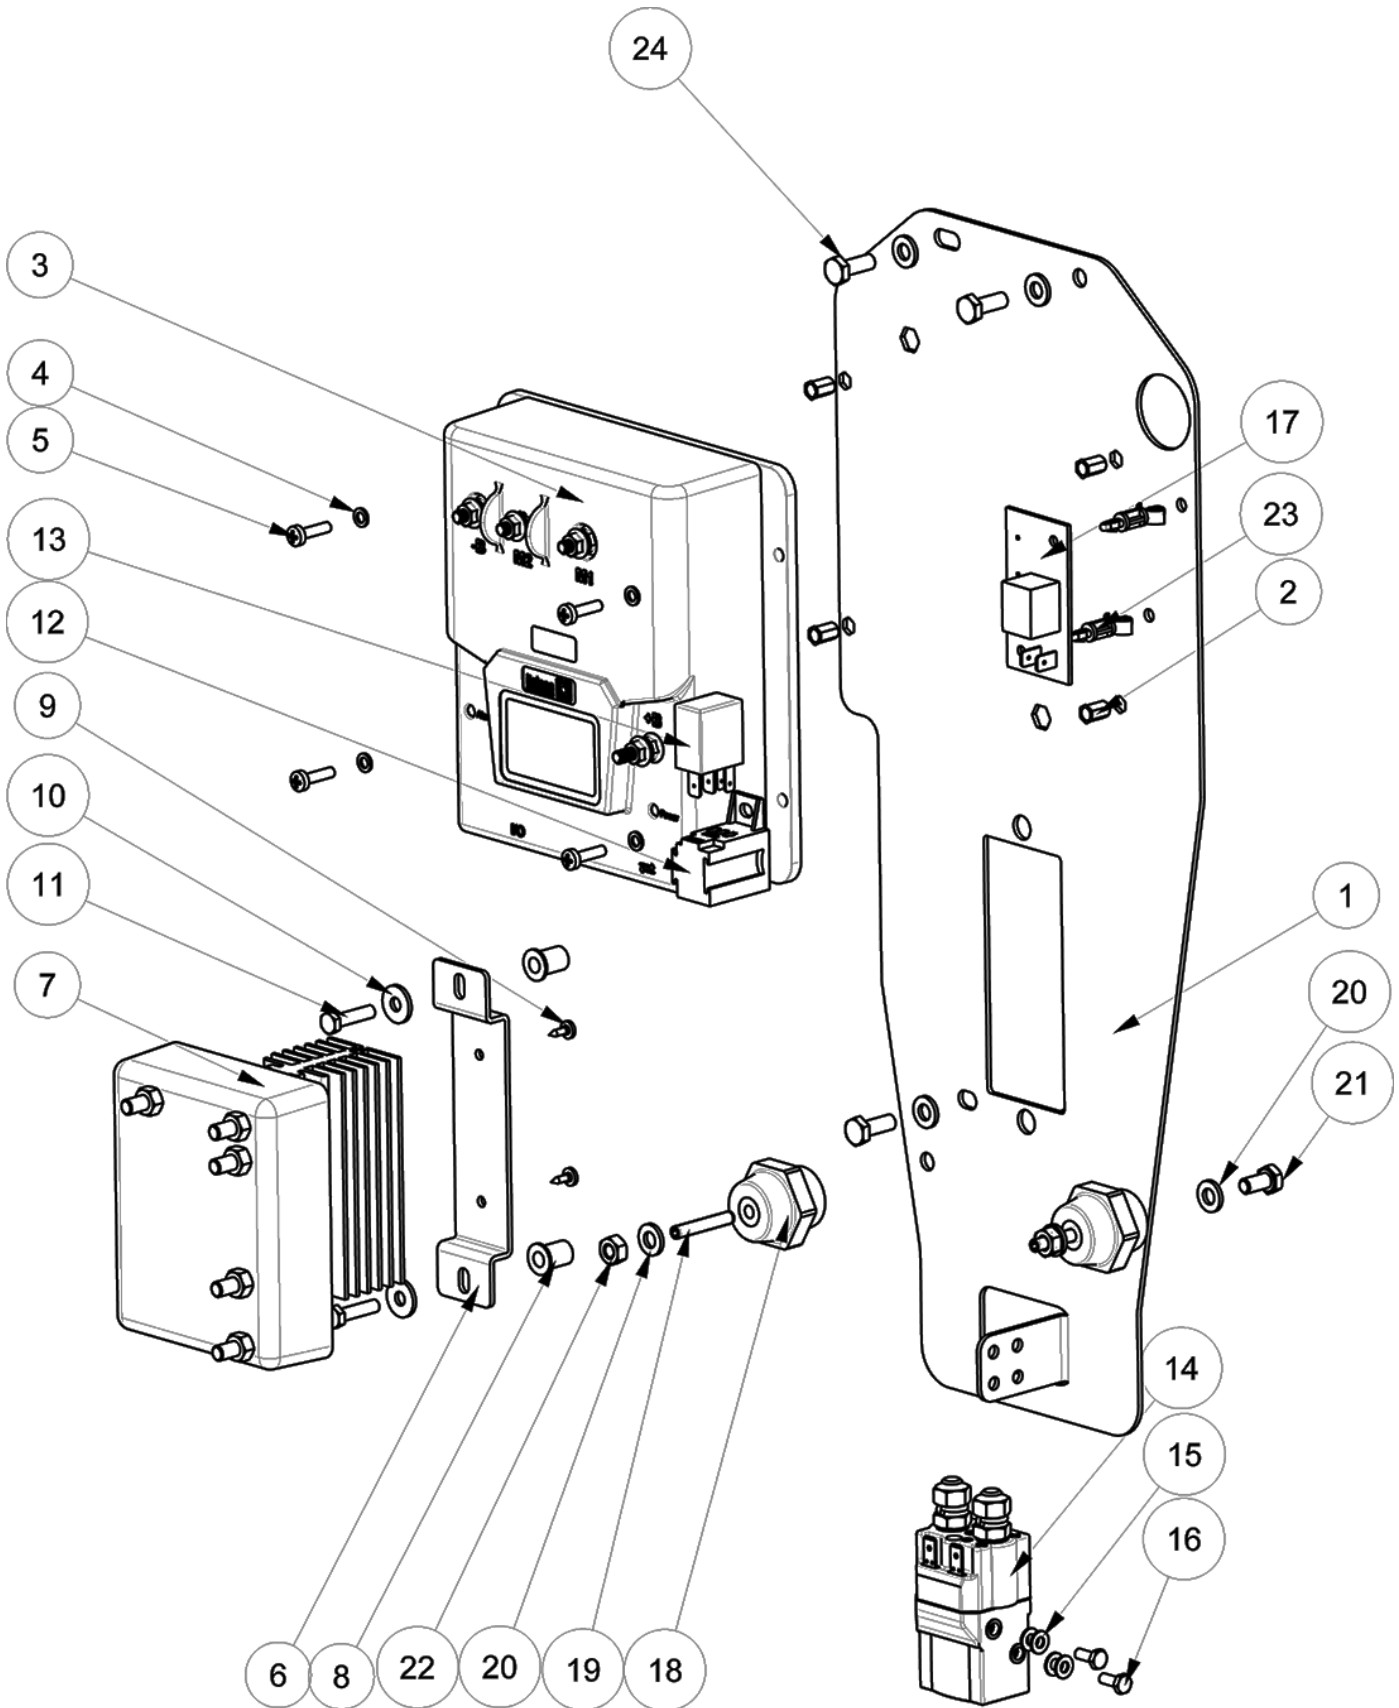

ELECTRICAL COMPONENT AND HARNESS GROUP

ELECTRICAL COMPONENT AND HARNESS GROUP

Ref.	Part No.	Mfr. Date	Description	Qty.
1	LAFN11890	( )	Plate	1
2	VTVR00306	( )	Insert, Threaded M5	4
3	MECE00927	( )	Panel, Board 7ch4q162 150a 24- 36v	1
4	897204	( )	Washer, D.4, Grover, Uni1751, A2	4
5	897359	( )	Screw, Tctc, M4x16, Acciaio, Inox	4
6	LAFN11849	( )	Plate	1
7	MECE00526	( )	Panel, Power Service	1
8	MPVR13464	( )	Bushing	2
9	VTVT00040	( )	Screw	2
10	897384	( )	Washer, M5x14, Inox	2
11	897170	( )	Screw, Te, M5x20	2
12	MEVR02888	( )	Base Te V23333- Z1001- B045	1
13	MECE00456	( )	Relay, Brush Head	1
14	METT00086	( )	Contacto 100a	1
15	897156	( )	Washer, D. 4, Inox	4
16	897151	( )	Screw, Te, M4x10, Inox	2
17	MECE00755	( )	Ct230 Horn Card	1
18	MEVR47082	( )	Insulator	2
19	VTVT00900	( )	Grub Screw M 6- 30 Con Es	2
20	897106	( )	Washer, Flat, 6,00x11,00x1,6, Ss	7
21	897130	( )	Screw, Te, M6x12, Uni5739, A2	2
22	897405	( )	Nut, M6, Uni5588, Inox, A2	2
23	MEVR01708	( )	Column	2
24	897128	( )	Screw Te 6x16 Uni5739	3