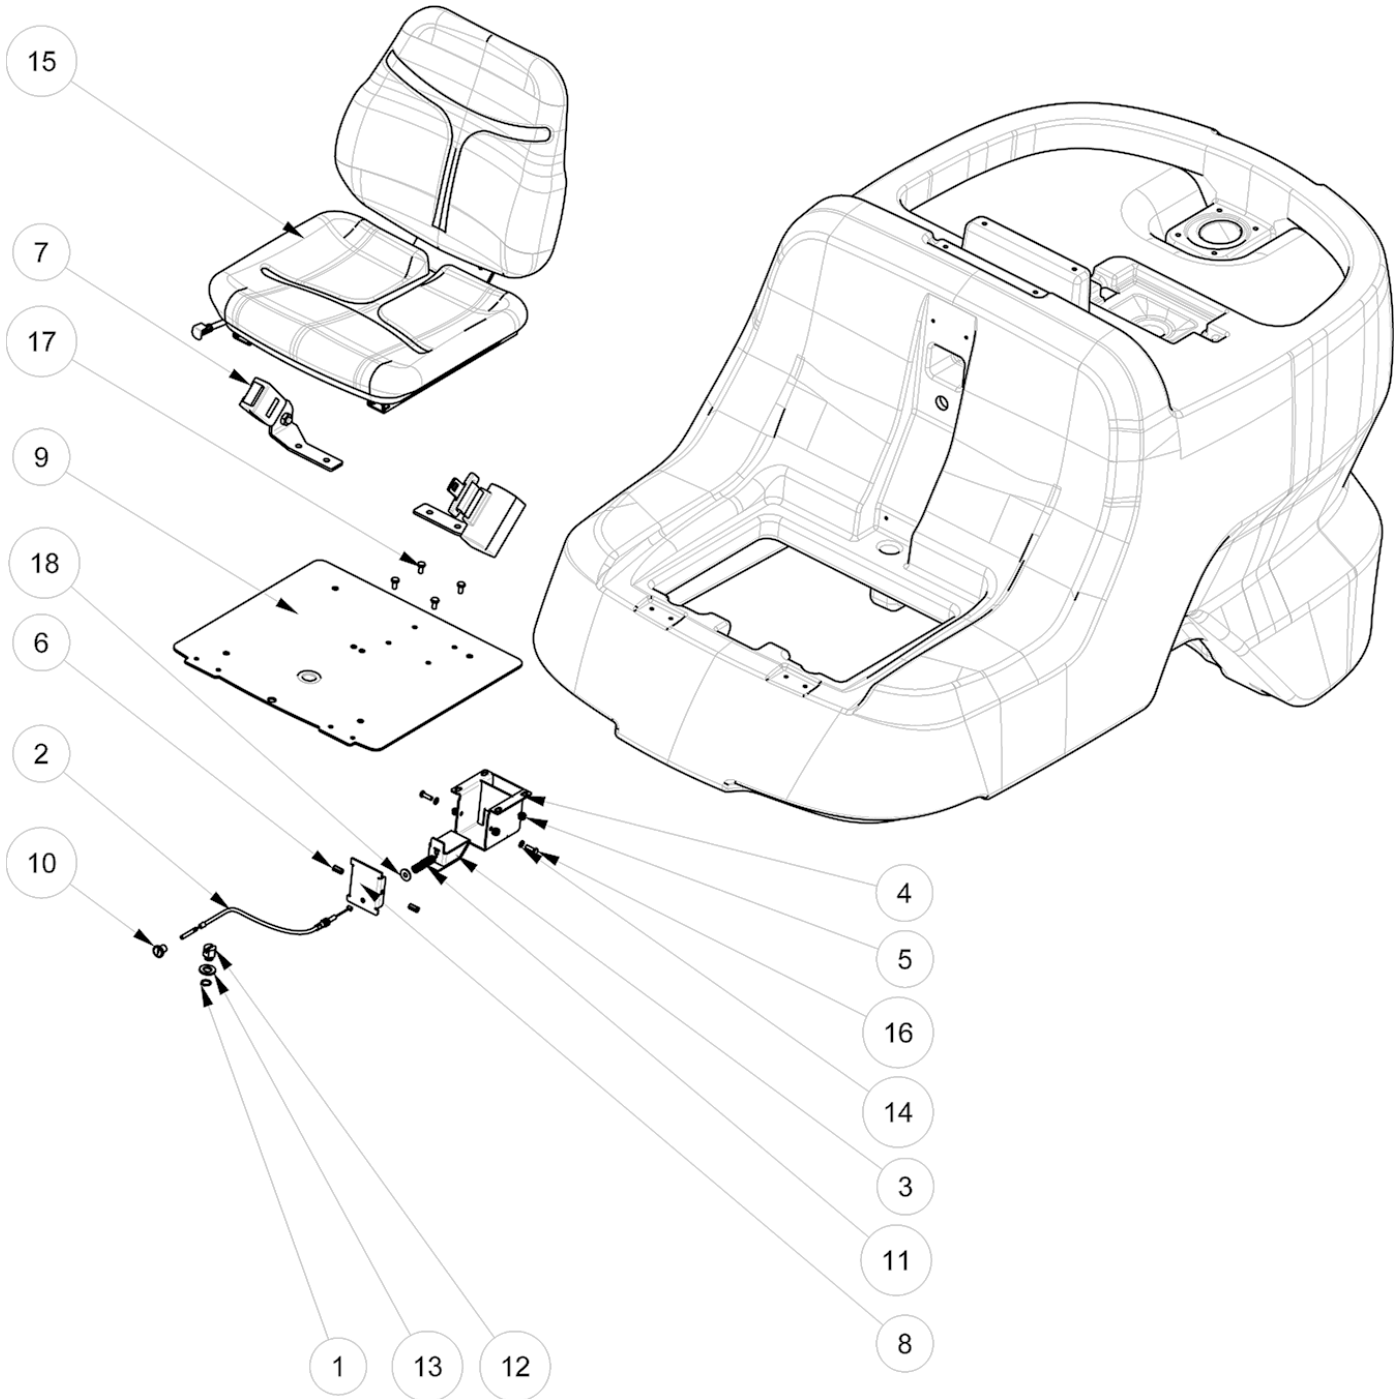

SEAT GROUP

SEAT GROUP

Ref.	Part No.	Mfr. Date	Description	Qty.
1	VTAE00051	( )	Nut, Shaft D.12 U 7435	1
2	CMCV00491	( )	Cable	1
3	LAFN12080	( )	Bracket	1
4	LAFN12079	( )	Bracket	1
5	897105	( )	Nut, M6, Inox	4
6	VTVR00564	( )	Insert	2
7	KTRI06665	( )	Kit, Belt	1
8	LAFN12081	( )	Bracket	1
9	LAFN12078	( )	Bracket	1
10	MPVR13689	( )	Knob	1
11	MLML00033	( )	Spring Lift Flap Silver Zb	1
12	LAFN12082	( )	Bracket	1
13	897215	( )	Washer, D.12x24, Uni6592, Inox	1
14	897166	( )	Washer, D. 5, Inox	2
15	SESD45982	( )	Seat, Sensor	1
16	897145	( )	Screw, Te, M5x16, Uni5739, Inox	2
17	897130	( )	Screw, Te, M6x12, Uni5739, A2	4
18	897112	( )	Washer, Flat, 6,00x18,00x1,6	1