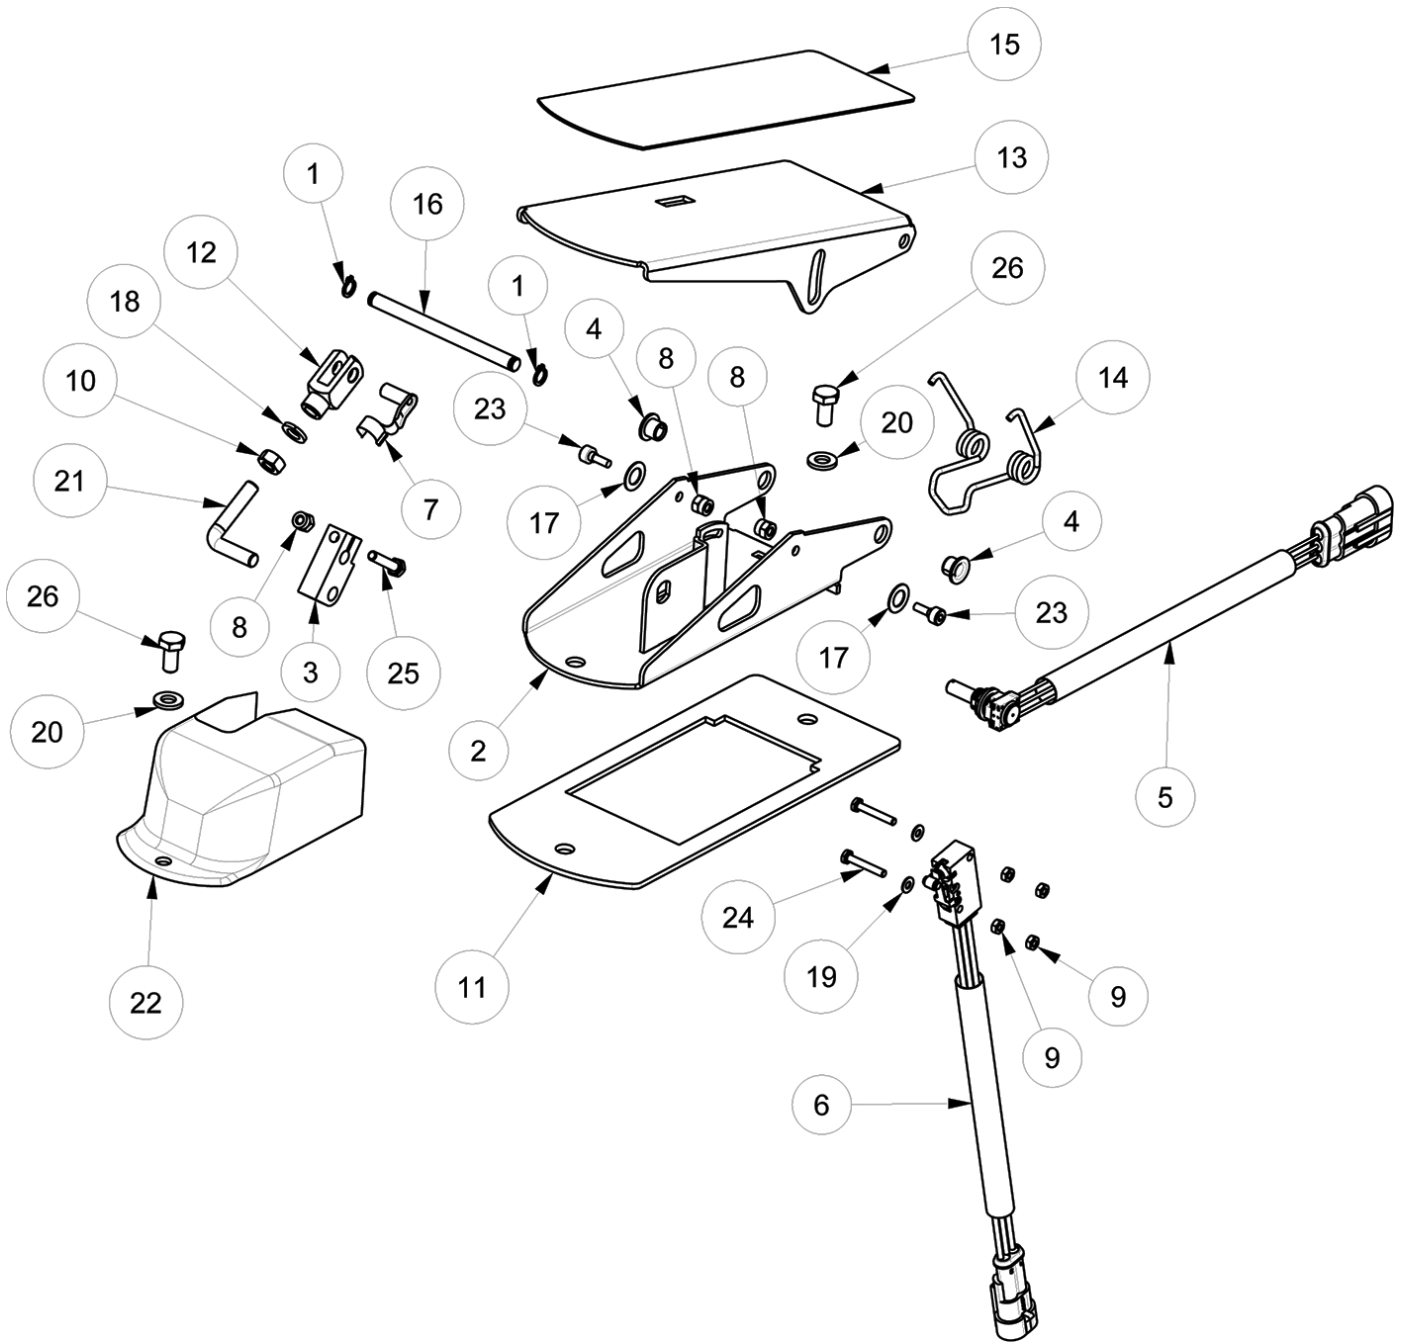

ACCELERATOR PEDAL BREAKDOWN (MPVR02056)

ACCELERATOR PEDAL BREAKDOWN (MPVR02056)

Ref.	Part No.	Mfr. Date	Description	Qty.
1	VTAE48552	( )	Clip External Din 471 D.6	2
2	LAFN07532	( )	Base	1
3	LAFN01149	( )	Rod, Connecting, Pedal Step	1
4	CUVR00183	( )	Bushing	2
5	MECB01227	( )	Potentiometer, Traction	1
6	MECB01228	( )	Contact, Micro, Pedal	1
7	CMCV75717	( )	Clip Uni 1676 M6	1
8	VTDD04369	( )	Nut M 4 Tef Uni 7473	3
9	897189	( )	Nut, M3, Inox	4
10	VTDD00482	( )	Nut M 6 Zin Uni 5588	1
11	LAFN05802	( )	Flange Pedal Accelerator	1
12	CMCV76639	( )	Fork M 6 Uni 1676	1
13	LAFN06474	( )	Plate, Pedal	1
14	MLML00034	( )	Pedal Spring	1
15	MPVR00866	( )	Plate, Slip	1
16	LAFN00524	( )	Pin, Pedal	1
17	MPVR05528	( )	Washer	2
18	897129	( )	Washer, D.6, Grw, Uni1751, Inox	1
19	VTRS00385	( )	Washer Uni 6592 3,2x7x0,5 Inox	2
20	VTRS00503	( )	Washer D. 6 Uni 6592	2
21	LAFN00909	( )	Bracket Pedal Wire	1
22	MPVR00302	( )	Crankcase Feeder Pedal	1
23	VTVT00089	( )	Screw Tcce Uni 5931 4x10 Zb	2
24	VTVT01350	( )	Screw, M3x20	2
25	VTVT00727	( )	Screw Te M 4,20	1
26	897130	( )	Screw, Te, M6x12, Uni5739, A2	2