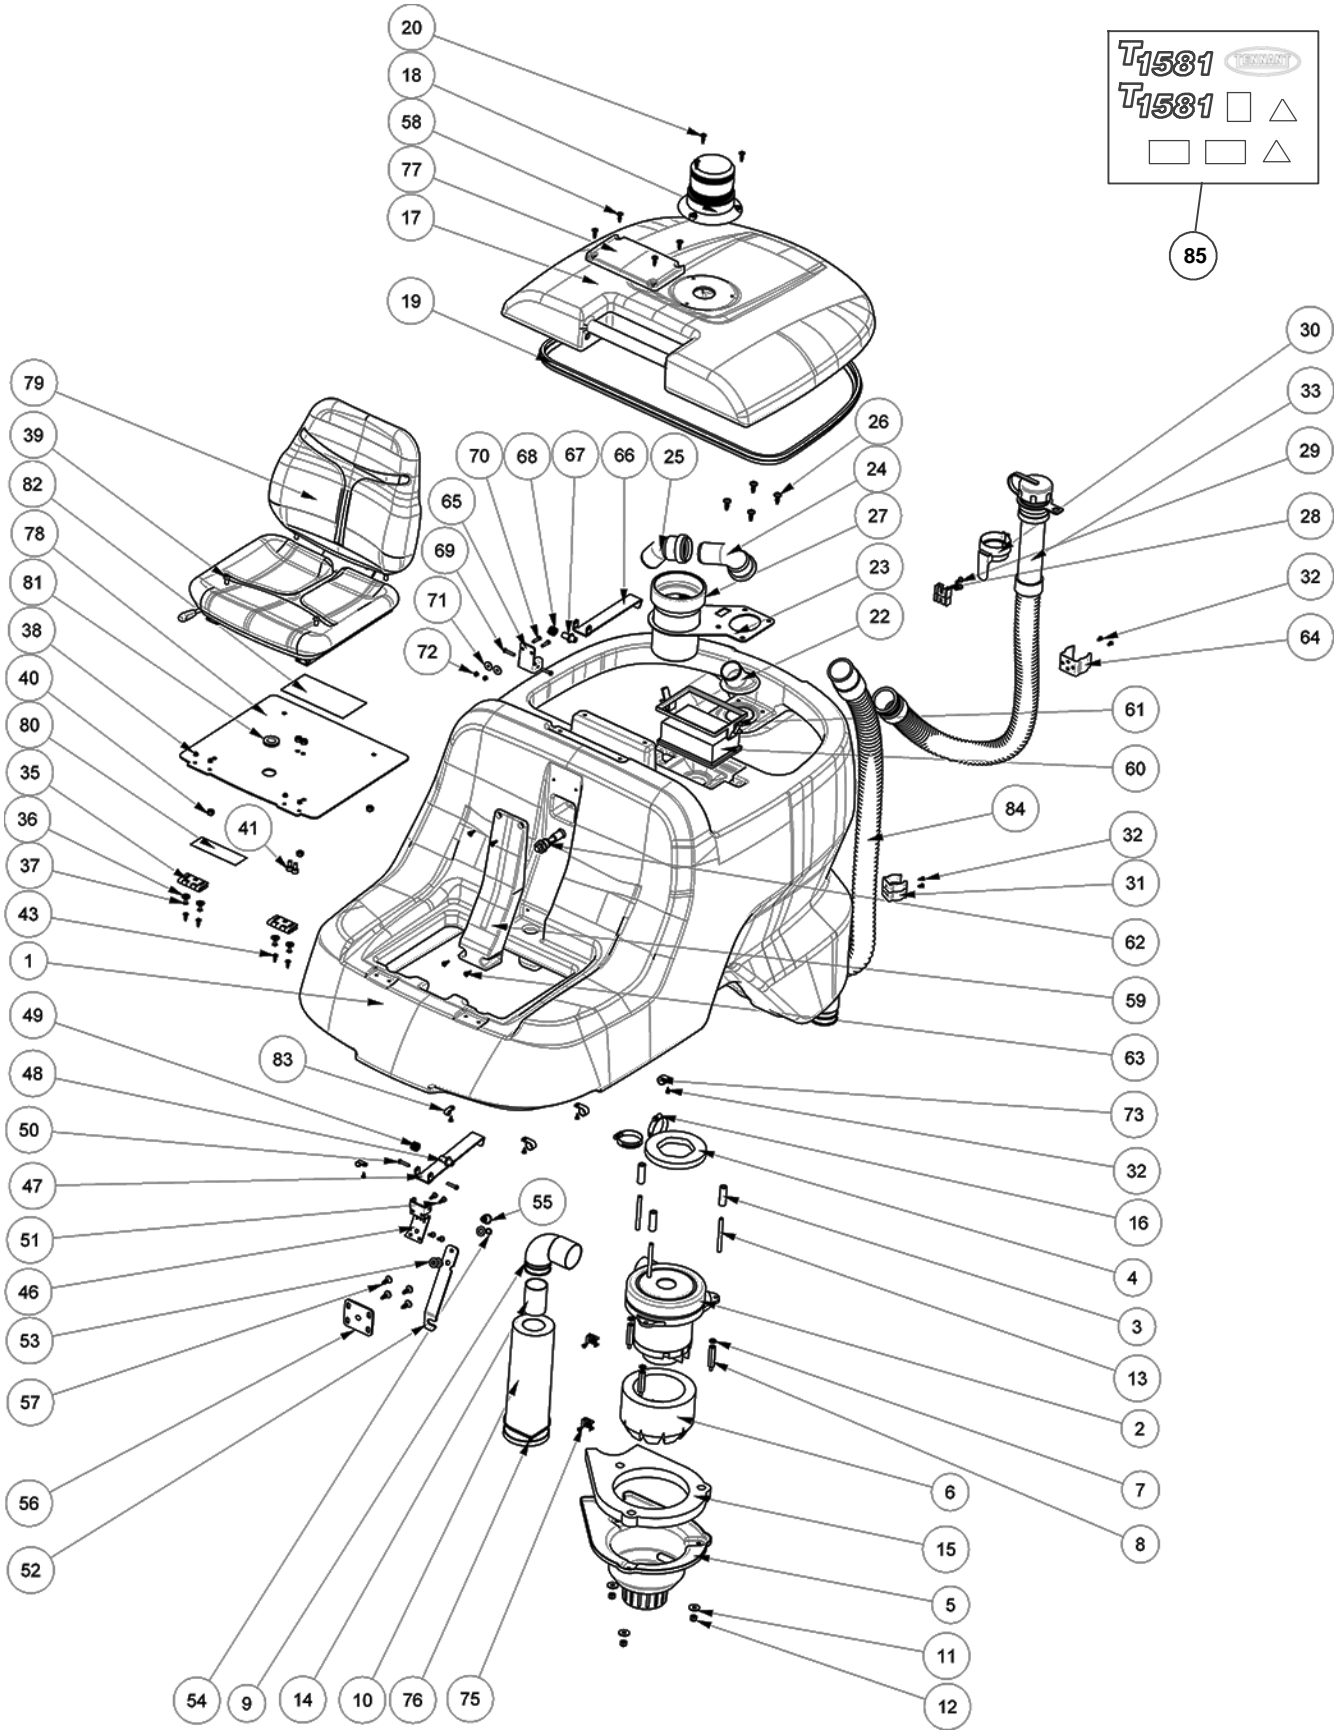

RECOVERY TANK GROUP - Contd

RECOVERY TANK GROUP - Contd

Ref.	Part No.	Mfr. Date	Description	Qty.
50	VTVT00766	( )	Screw Te M. 5- 25	2
51	VTVT01073	( )	Screw Sts Kn1039 6x16 - T25 A2	4
52	LAFN11887	( )	Lever	1
53	897432	( )	Washer, D. 10x21, Uni6592, Inox	3
54	VTAE87276	( )	Seeger Ext. D10 Din471	1
55	PIVR00025	( )	Piston	1
56	LAFN11888	( )	Lever	1
57	VTVT01430	( )	Screw Sts Kn1038 8x22 - T40 A2	4
58	VTVT01591	( )	Screw Sts Kn1038 6x20 T25 A2	4
59	MPVR13450	( )	Seat	1
60	FTDP00880	( )	Filter	1
61	MPVR13447	( )	Frame	1
62	9017737	( )	Float, Shutoff	1
63	VTVT01072	( )	Screw Sts Kn1038 5x16 - T20 A2	4
64	FSVR44166	( )	Clip, Hose D.50	1
65	LAFN11889	( )	Bracket	1
66	LAFN11169	( )	Rod	1
67	LAFN11170	( )	Bushing	1
68	MLML00488	( )	Spring	1
69	VTVT00766	( )	Screw Te M. 5- 25	2
70	897170	( )	Screw, Te, M5x20	2
71	VTVR00636	( )	Washer 5x20 Uni6593 Inox	2
72	VTDD01693	( )	Nut M 5 Inx	2
73	897137	( )	Clamp Fermatubo	3
75	FSVR00243	( )	Base Cable Tie, Plastic	2
76	FSVR00247	( )	Clamp 4.5x360	1
77	MPVR13449	( )	Cover	1
78	LAFN12078	( )	Bracket	1
79	SESD45982	( )	Seat, Sensor	1
80	N/A	( )	Label (Order Label Kit KTRI06603)	1
81	MEVR00660	( )	Cap	1
82	N/A	( )	Label (Order Label Kit KTRI06603)	1
83	897334	( )	Duct Lock D.9,5	2
84	TBFX01361	( )	Hose, Squeegee	1
85	KTRI06603	( )	Label, Kit [T1581]	1