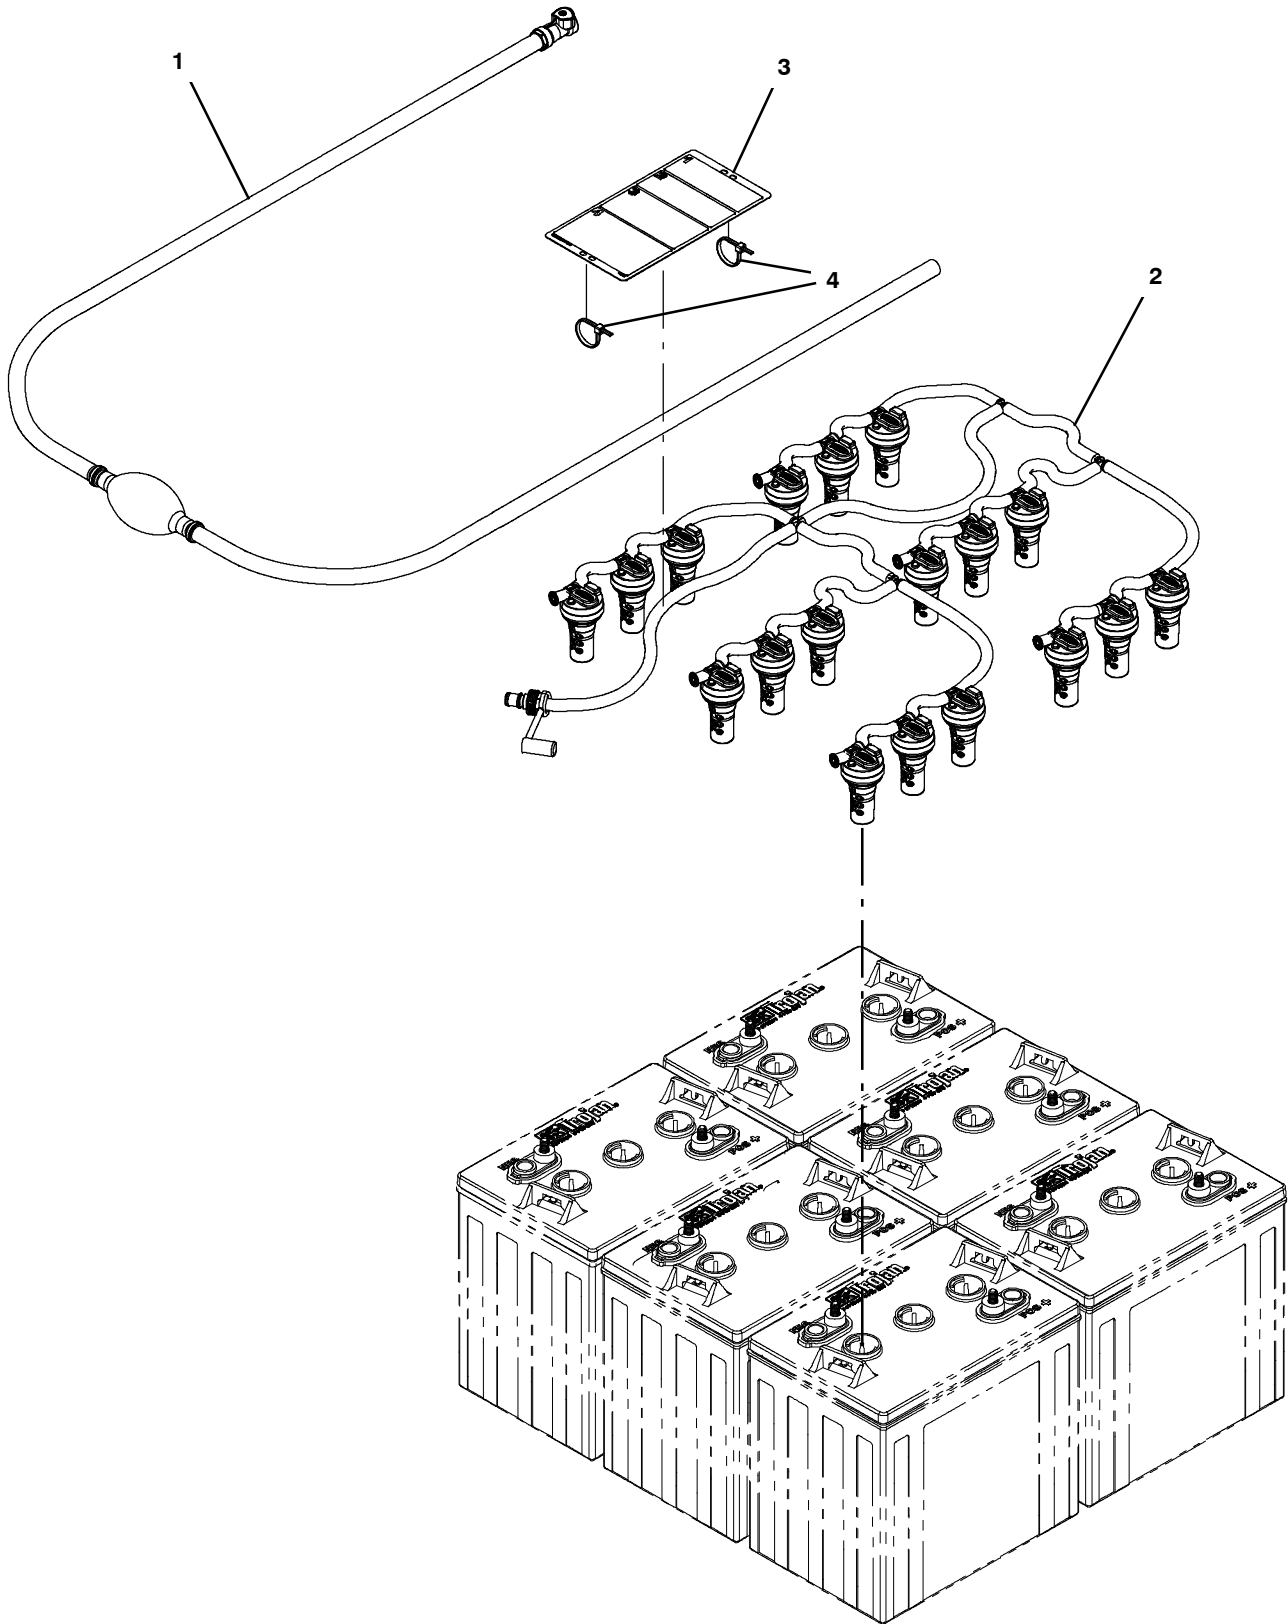

MANUAL BATTERY WATERING SYSTEM (OPTION)

355813

MANUAL BATTERY WATERING SYSTEM (OPTION)

	Ref.	Part No.	Mfr. Date	Description	Qty.
▽		9045074*	( )	Fill Kit, 6 Btry, Mnl, Ci [Trojan]	1
▲	1	1236295	( )	Pump, Hand, Battery	1
▲	2	1248178	( )	Manifold Assy, Water, 6 Btry [Trojan]	1
▲	3	1253250	( )	Label, Tag, Battery [Bwt Watering]	1
▲	4	130773	( )	Tie, Cable, Nyl, 11.0l, .14w, 3.0 Max. D	2

*THIS KIT IS INTENDED FOR USE WITH TROJAN® LEAD ACID BATTERIES ONLY.

▽ ASSEMBLY

▲ INCLUDED IN ASSEMBLY