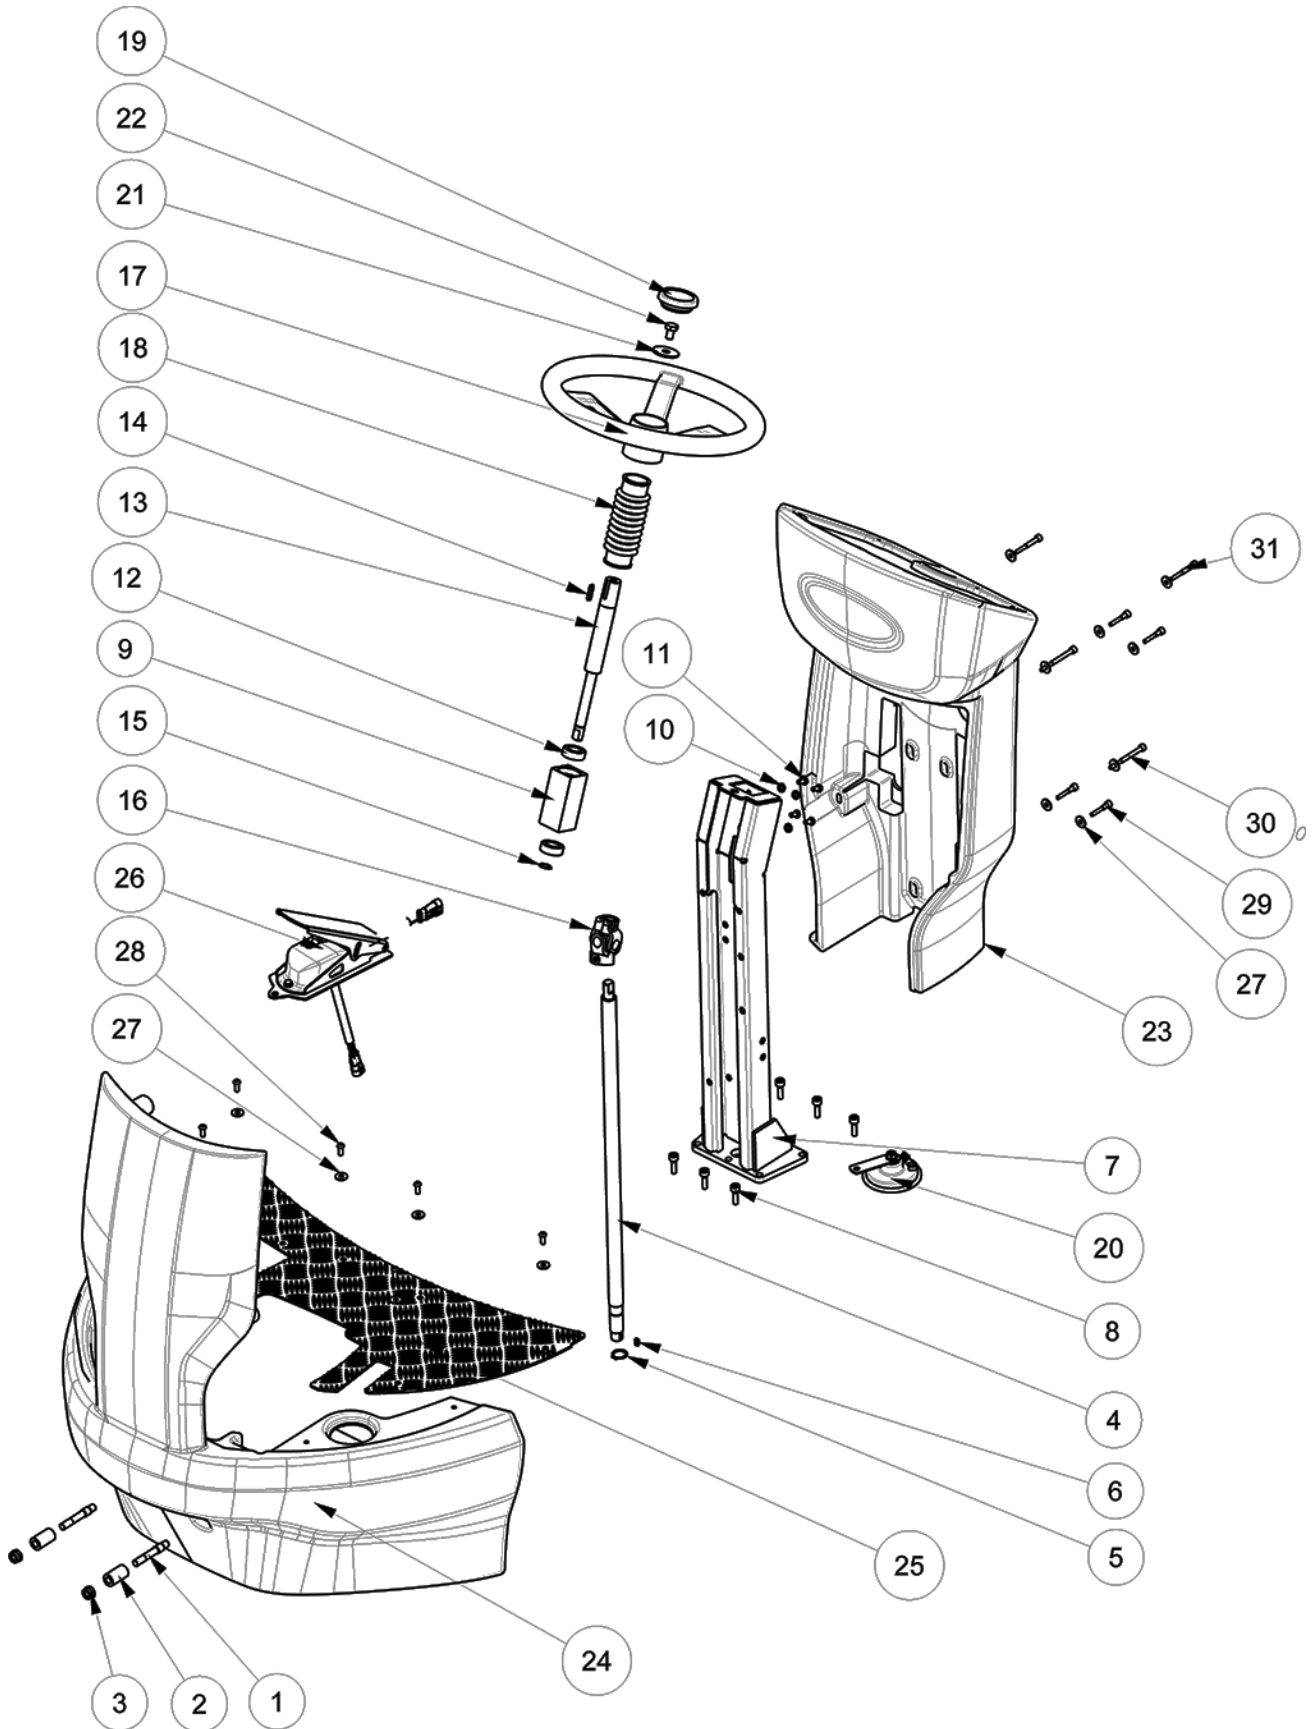

STANDARD PARTS

STEERING COLUMN GROUP (100CM Cylindrical Brush Model)

STEERING COLUMN GROUP (100CM Cylindrical Brush Model)

Ref.	Part No.	Mfr. Date	Description	Qty.
1	LAFN11919	( )	Pin	2
2	MPVR05631	( )	Spacer, Pvc	2
3	897431	( )	Nut Autobl.M10 Inox Din 985	2
4	LAFN08820	( )	Shaft	1
5	897280	( )	Circlip, D. 20, Uni7435	1
6	VTVR00229	( )	Key 5x5x12	1
7	LAFN05787	( )	Support	1
8	VTVT00639	( )	Screw Tcei 8x25	6
9	LAFN04133	( )	Hub, Steering Shaft	1
10	897106	( )	Washer, Flat, 6,00x11,00x1,6, Ss	8
11	897130	( )	Screw, Te, M6x12, Uni5739, A2	4
12	CUVR17004	( )	Ball Bearing 6202 - 2rs1	2
13	LAFN04076	( )	Shaft, Upper Steering	1
14	VTVR33667	( )	Key Uni 6604 5x5x25	1
15	VTAE17003	( )	Circlip Esterno Din 471 D.15	1
16	897397	( )	Joint, Steering	1
17	MPVR01517	( )	Wheel, Steering	1
18	897408	( )	Bellows, Shaft, Steering	1
19	MPVR47026	( )	Cap, Black L.14	1
20	MEVR04383	( )	Horn, 36v	1
21	897401	( )	Washer, M10x40x2,5, Uni6593, Zb	1
22	VTVT47025	( )	Screw, Btn, M10x16, Iso7380	1
23	MPVR13220	( )	Crankcase Rear	1
24	MPVR13430	( )	Panel, Side	1
25	LAFN11896	( )	Plate	1
26	PMVR02056	( )	Kit Throttle (See Breakdown)	1
27	897112	( )	Washer, Flat, 6,00x18,00x1,6	15
28	897446	( )	Screw, Tbei, M6x16	7
29	VTVT00729	( )	Screw Tcei M. 6- 35	4
30	VTVT00298	( )	Screw Tcei M6x70 Uni5931	2
31	VTVT00261	( )	Screw Tcei M,6x50 Zc, Uni,5931	2