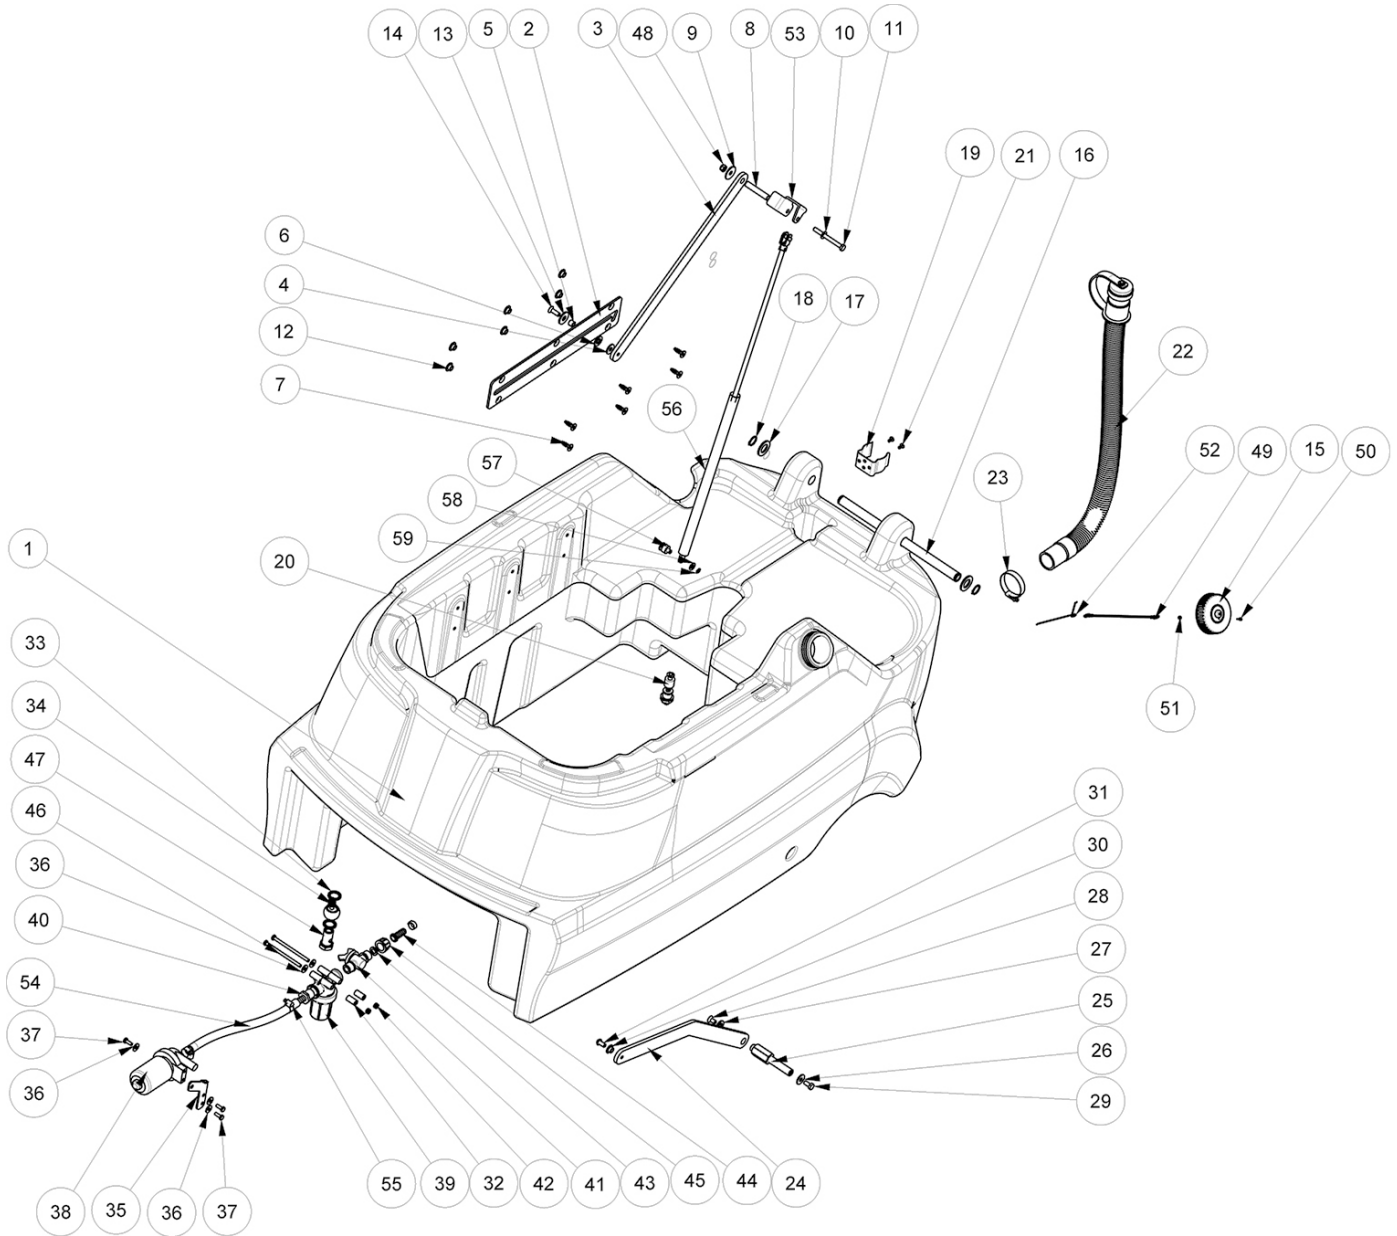

SOLUTION TANK GROUP

SOLUTION TANK GROUP

Ref.	Part No.	Mfr. Date	Description	Qty.	
1	MPVR13427	( )	Tank, Soltn	1	
2	LAFN11878	( )	Guide	1	
3	LAFN11879	( )	Rod	1	
4	897120	( )	Washer, D.8x24, Uni6593, Inox	1	
5	LAFN09160	( )	Bushing	1	
6	897215	( )	Washer, D.12x24, Uni6592, Inox	2	
7	VTVT01608	( )	Screw Sts- Plus Kn6041 8x25	6	
8	LAFN11880	( )	Spacer	1	
9	897375	( )	Washer, D. 8 X32, Uni6593, Inox	1	
10	897152	( )	Washer, D.8, Uni6592, Inox	1	
11	VTVT00734	( )	Screw Te M. 8- 80	1	
12	897218	( )	Bushing, Brush Deck Support	6	
13	897391	( )	Washer D.10	1	
14	VTVT00781	( )	Screw Tspei M.8- 25	1	
15	MPVR13483	( )	Cap	1	
16	LAFN11881	( )	Pin	1	
17	897288	( )	Washer, Uni6592, Foro 20, Inox	2	
18	VTAE00105	( )	Ring D20 Uni7435 Aisi420	2	
19	FSVR44166	( )	Clip, Hose D.50	1	
20	9017790	( )	Sensor, Level, Liq	1	
21	VTVT01432	( )	Screw 50x10	2	
22	TBBP00391	( )	Hose, Solution Tank [T681]	1	
23	FSVR00095	( )	Clamp 30- 45	1	
24	LAFN11882	( )	Rod	1	
25	LAFN11883	( )	Pin	1	
26	897120	( )	Washer, D.8x24, Uni6593, Inox	1	
27	897215	( )	Washer, D.12x24, Uni6592, Inox	1	
28	897394	( )	Screw, Tspei, M8x16	1	
29	897184	( )	Screw, Te, M8x16, Uni5739, A2	1	
30	897218	( )	Bushing, Brush Deck Support	1	
31	VTVT00779	( )	Screw Tbei M 8x 16 Iso 7380 lx	1	
32	LAFN09490	( )	Spacer	2	
33	897458	( )	Washer 1/2	2	
34	RCDS34666	( )	Connector	1	
35	LAFN09210	( )	Bracket	1	
36	897112	( )	Washer, Flat, 6,00x18,00x1,6	5	
37	897128	( )	Screw Te 6x16 Uni5739	3	
38	PPEL00025	( )	Pump Est, 36v	1	
▽	39	FTAC00038	( )	Filter, Strainer, Assy, Sltn G1/2	1
▲		FTAC00047	( )	Screen, Filter	1

▽ ASSEMBLY

▲ INCLUDED IN ASSEMBLY