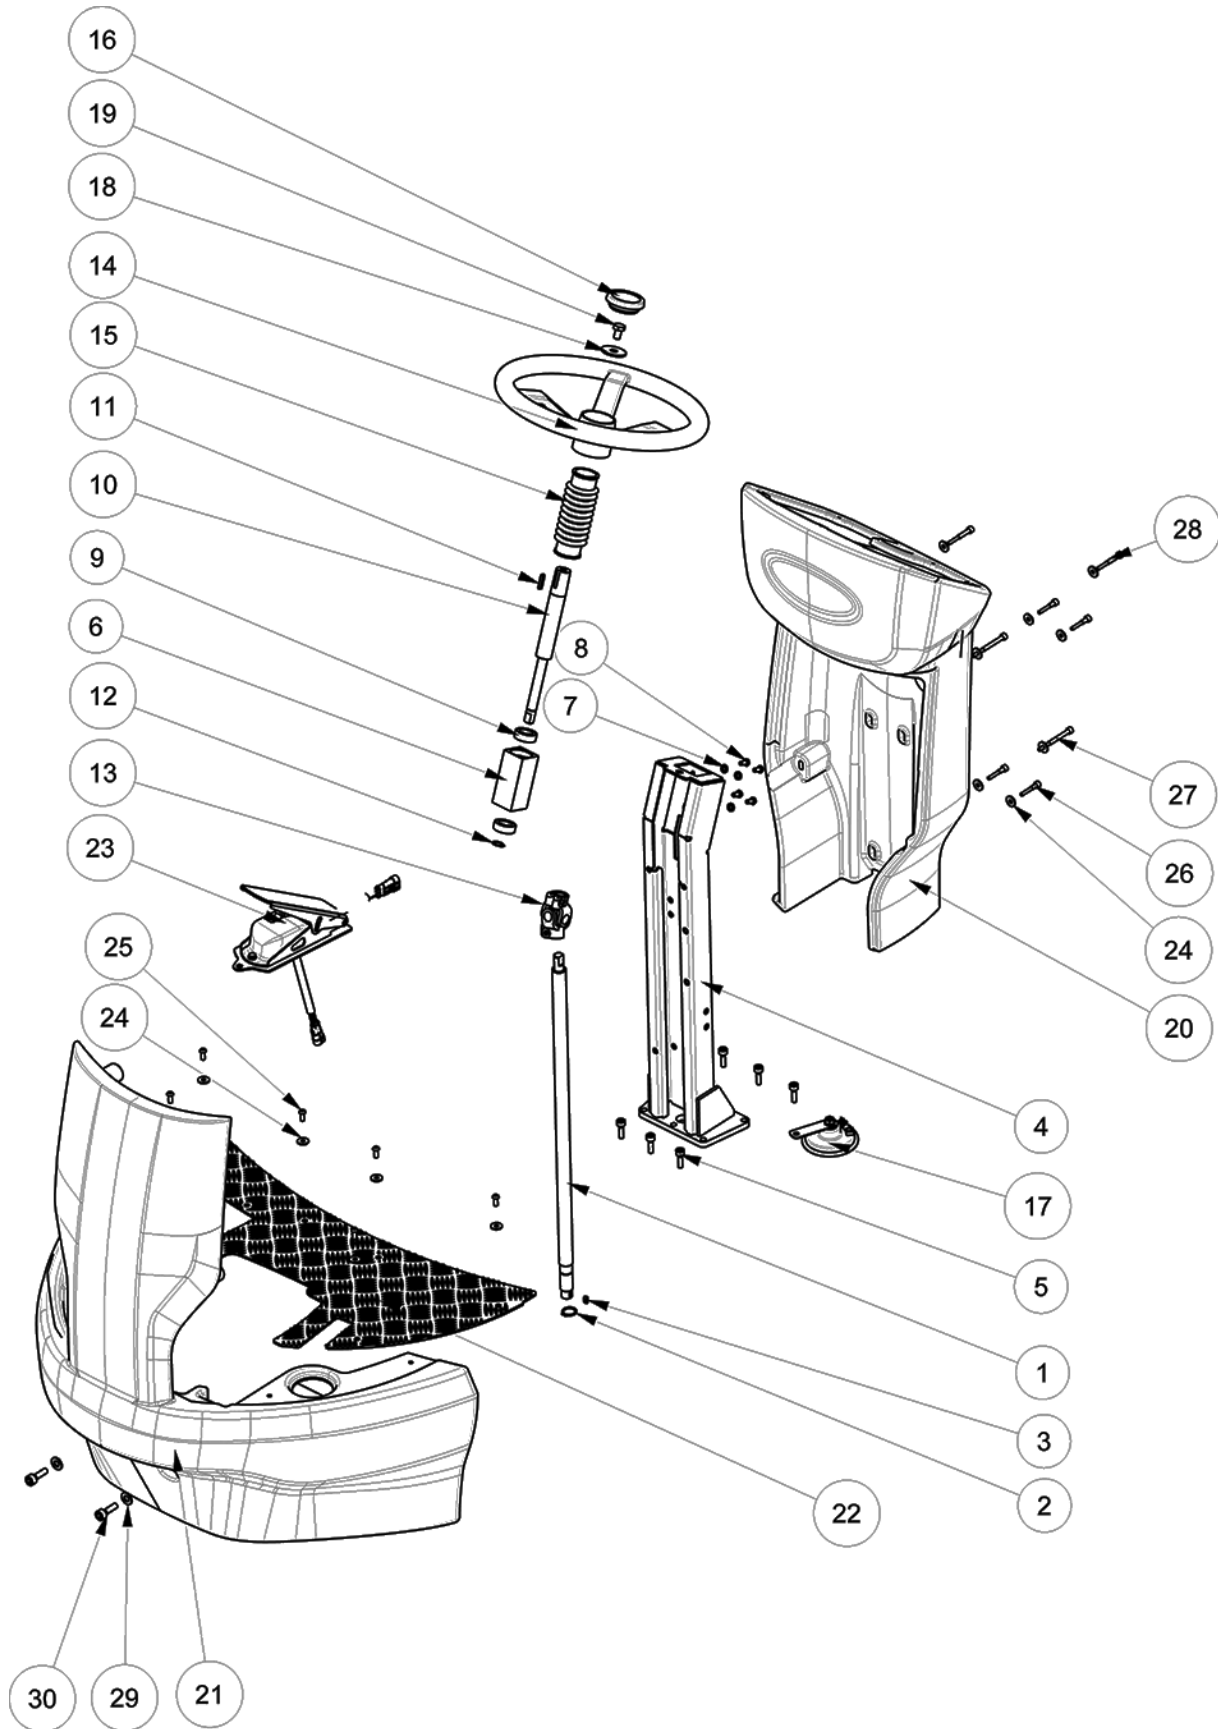

▽ ASSEMBLY

▲ INCLUDED IN ASSEMBLY

STEERING COLUMN GROUP (105CM Disk Model)

STEERING COLUMN GROUP (105CM Disk Model)

Ref.	Part No.	Mfr. Date	Description	Qty.
1	LAFN08820	()	Shaft	1
2	897280	()	Circlip, D. 20, Uni7435	1
3	VTVR00229	()	Key 5x5x12	1
4	LAFN05787	()	Support	1
5	VTVT00639	()	Screw Tcei 8x25	6
6	LAFN04133	()	Hub, Steering Shaft	1
7	897106	()	Washer, Flat, 6,00x11,00x1,6, Ss	8
8	897130	()	Screw, Te, M6x12, Uni5739, A2	4
9	CUVR17004	()	Ball Bearing 6202 - 2rs1	2
10	LAFN04076	()	Shaft, Upper Steering	1
11	VTVR33667	()	Key Uni 6604 5x5x25	1
12	VTAE17003	()	Circlip Esterno Din 471 D.15	1
13	897397	()	Joint, Steering	1
14	MPVR01517	()	Wheel, Steering	1
15	897408	()	Bellows, Shaft, Steering	1
16	MPVR47026	()	Cap, Black L.14	1
17	MEVR04383	()	Horn, 36v	1
18	897401	()	Washer, M10x40x2,5, Uni6593, Zb	1
19	VTVT47025	()	Screw, Btn, M10x16, Iso7380	1
20	MPVR13191	()	Covering Rear	1
21	MPVR13430	()	Panel, Side	1
22	LAFN11896	()	Plate	1
23	PMVR02056	()	Kit Throttle (See Breakdown)	1
24	897112	()	Washer, Flat, 6,00x18,00x1,6	15
25	897446	()	Screw, Tbei, M6x16	7
26	VTVT00729	()	Screw Tcei M. 6- 35	4
27	VTVT00298	()	Screw Tcei M6x70 Uni5931	2
28	VTVT00261	()	Screw Tcei M,6x50 Zc, Uni,5931	2
29	897432	()	Washer, D. 10x21, Uni6592, Inox	2
30	897413	()	Screw, Tcei, M10x30	2