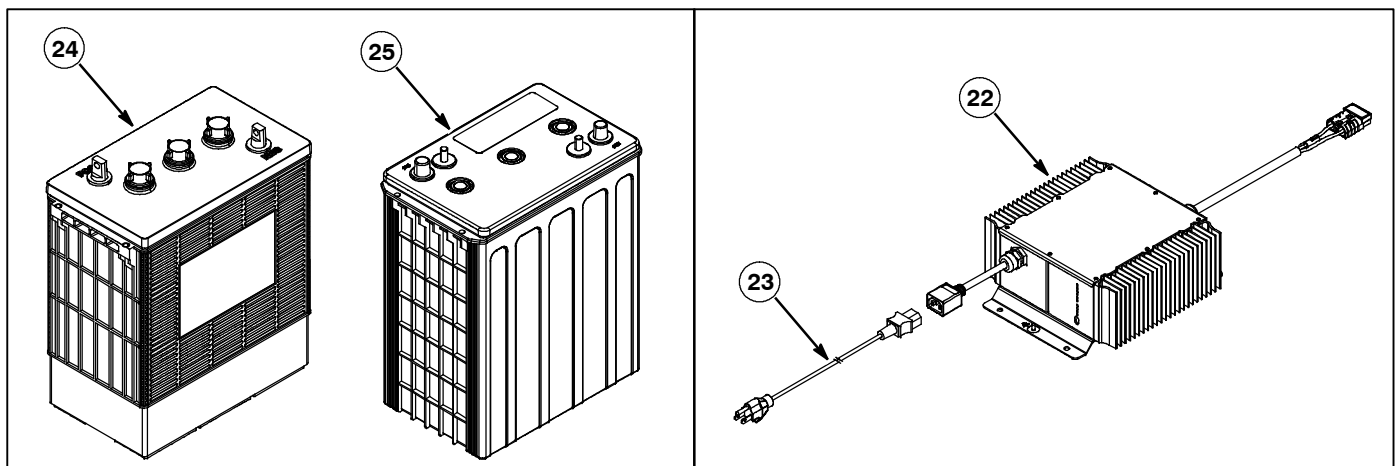

BATTERY COMPARTMENT GROUP (105cm Disk Model)

BATTERY COMPARTMENT GROUP (105cm Disk Model)

Ref.	Part No.	Mfr. Date	Description	Qty.
1	LAFN11891	( )	Housing	1
2	LAFN11892	( )	Bracket	1
3	LAFN11893	( )	Support	1
4	LAFN11894	( )	Bracket	1
5	METT00138	( )	Fuse 50a	2
6	METT00132	( )	Fuse 30a	1
7	MEVR02900	( )	Cap Circuit Breaker	3
8	897105	( )	Nut, M6, Inox	2
9	897130	( )	Screw, Te, M6x12, Uni5739, A2	2
10	METT00137	( )	Fuse 4a	1
11	METT00136	( )	Fuse 3a	3
12	MEVR02864	( )	Cap	4
13	897394	( )	Screw, Tspei, M8x16	3
14	MEVR00146	( )	Fuse Box	1
15	MEVR01925	( )	Fuse 150a	1
16	897216	( )	Washer, D. 8, Grw, Uni1751, Inox	2
17	897229	( )	Nut, M8, Uni5588, Inox, A2	2
18	897128	( )	Screw Te 6x16 Uni5739	6
19	897105	( )	Nut, M6, Inox	8
20	MECB02350	( )	Wiring (Main Harness)	1
21	897321	( )	Screw, M6x35, Uni5739, Inox	2
22	1043662	( )	Charger, 36vdc 21a 85- 265vac 1ph 45/65hz	1
23	1017079	( )	Cord, Extn, 16ga /3, 10ft [Sjt]	1
24	1070587	( )	Battery, Wet, 06vdc 0360ah, W/ Cart [Tr]	1
25	1262287	( )	Battery, Agm, 06vdc 350ah	1
26	897357	( )	Cable, Bridge, Battery M8, 70	1