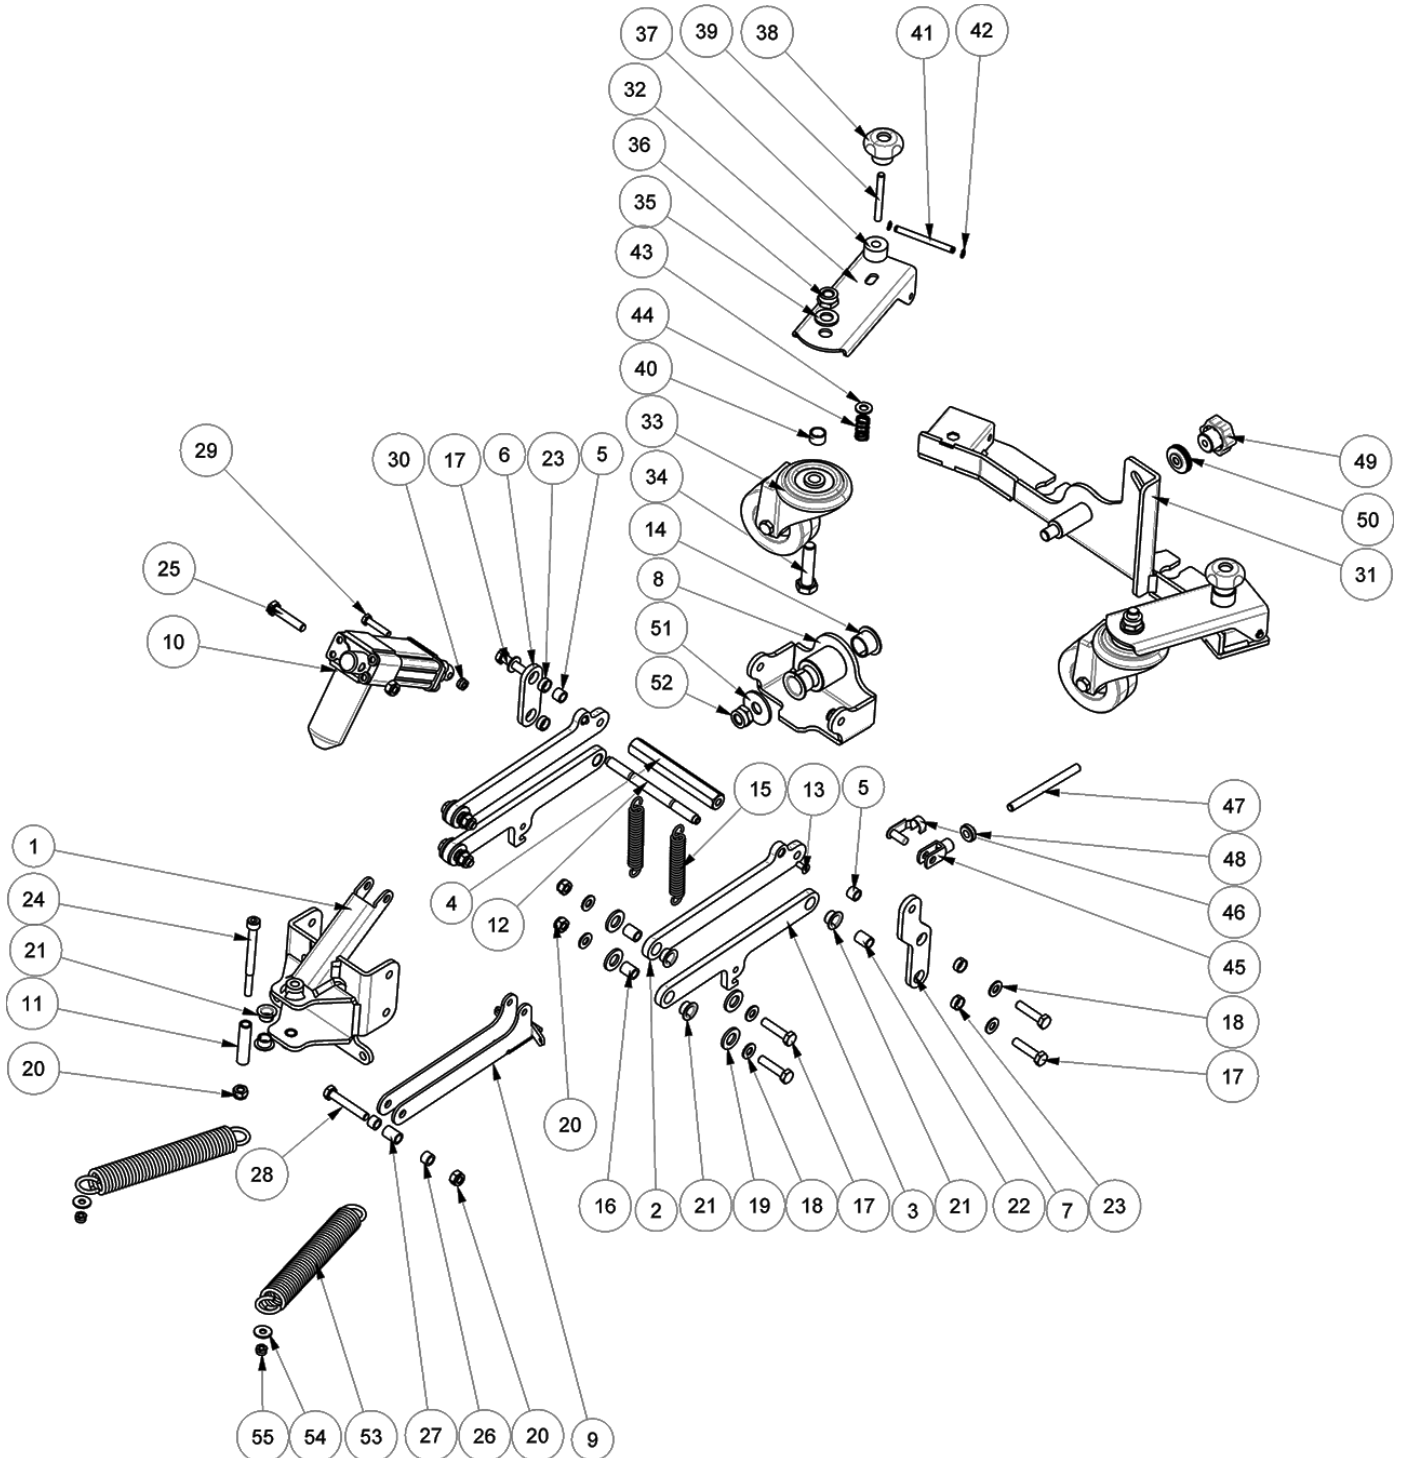

SQUEEGEE LIFT BRACKET GROUP - Contd

SQUEEGEE LIFT BRACKET GROUP - Contd

Ref.	Part No.	Mfr. Date	Description	Qty.
40	LAFN09002	( )	Ring	2
41	LAFN04150	( )	Pin, Wiper Wheel Arm	2
42	VTAE48552	( )	Clip External Din 471 D.6	4
43	897152	( )	Washer, D.8, Uni6592, Inox	2
44	MLML00239	( )	Spring For Wheel	2
45	CMCV00001	( )	Fork Uni 1676 M8x16	1
46	CMCV75718	( )	Clip Uni 1676 M8	1
47	CMCV00181	( )	Tie Rod M8x100	1
48	LAFN08811	( )	Bushing	1
49	VTVT00207	( )	Knob M8	1
50	MPVR05839	( )	Knob	1
51	897247	( )	Washer, D. 12x36x2.5, Uni6593	1
52	897241	( )	Nut, M.12, Inox, A2	1
53	MLML00540	( )	Spring, Squeegee	2
54	897112	( )	Washer, Flat, 6,00x18,00x1,6	2
55	897105	( )	Nut, M6, Inox	2