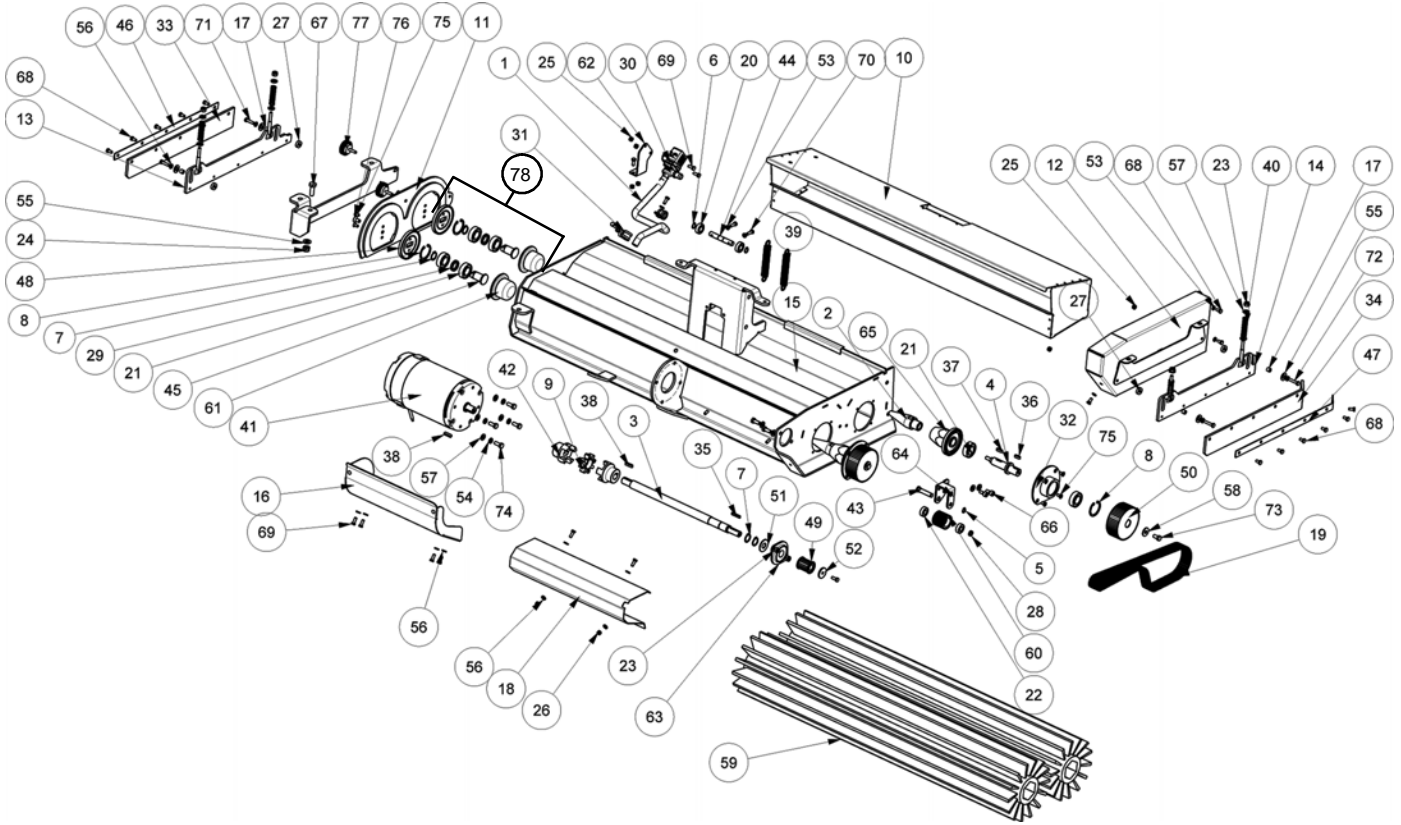

SCRUB HEAD GROUP (100cm Cylindrical Brush Model)

SCRUB HEAD GROUP (100cm Cylindrical Brush Model)

Ref.	Part No.	Mfr. Date	Description	Qty.	
2	LAFN10125	( )	Shaft Brush Insertion	2	
3	ALTR00093	( )	Shaft	1	
4	ALTR00092	( )	Shaft	2	
5	VTAE87276	( )	Seeger Ext. D10 Din471	1	
6	VTAE14016	( )	Seeger External Din 471 D.12	2	
7	897280	( )	Circlip, D. 20, Uni7435	4	
8	VTAE14086	( )	Circlip D. 42 Uni 7437	4	
9	MPVR06304	( )	Ring	1	
10	LAFN08073	( )	Cover	1	
11	LAFN08097	( )	Plate, Head, Right	1	
12	LAFN08074	( )	Panel, Left	1	
13	LAFN08076	( )	Support, Right	1	
14	LAFN08075	( )	Support, Left	1	
15	LAFN08056	( )	Head	1	
16	LAFN08080	( )	Housing, Motor	1	
17	LAFN04184	( )	Bushing, Roll	4	
18	LAFN08081	( )	Cover, Drive Shaft	1	
19	MTCG00137	( )	Belt, Toothed, 950 Rpp5 M 32 Dd	1	
20	CUVR46942	( )	Bearing, Main Brush, Pulley	2	
21	CUVR19846	( )	Bearing 6004rs - Skf	8	
22	CUVR29964	( )	Bearing, Ball 6000- 2rs1	2	
23	VTDD01701	( )	Nut M8 Inox+Zin.	6	
24	897431	( )	Nut Autobl.M10 Inox Din 985	1	
25	897105	( )	Nut, M6, Inox	4	
26	897105	( )	Nut, M6, Inox	4	
27	LAFN06396	( )	Spacer, Flap, Left	4	
28	LAFN06846	( )	Spacer	1	
29	LAFN08088	( )	Spacer	2	
30	MEEV00043	( )	Valve, Solenoid	1	
31	897364	( )	Clamp, Stl, 16d, Insulated	2	
32	LAFN08057	( )	Flange	2	
33	MPVR06262	( )	Flap Dx Ct230 (Right)	1	
34	MPVR06263	( )	Flap Sx Ct230 (Left)	1	
35	VTVR13164	( )	Key Uni 6604 5x5x30	1	
36	VTVR00053	( )	Key Uni 6604 6x6x18	2	
37	VTVR28706	( )	Key 6x 6x20 Uni 6604a	2	
38	VTVR23472	( )	Key 6x6x25	2	
39	897235	( )	Spring D. 17.5 X110 N38	2	
40	MLML00302	( )	Spring, Recording Flap	4	
▽	41	MOCC00421	( )	Motor, Brush	1
▲		MOCC00344	( )	Motor, Carbon Brushes	1
	42	ALTR00094	( )	Hub	2
	43	LAFN06847	( )	Pin, Belt Tensioner	1
	44	LAFN08082	( )	Pin	1
	45	LAFN08089	( )	Pin	2

▽ ASSEMBLY

▲ INCLUDED IN ASSEMBLY