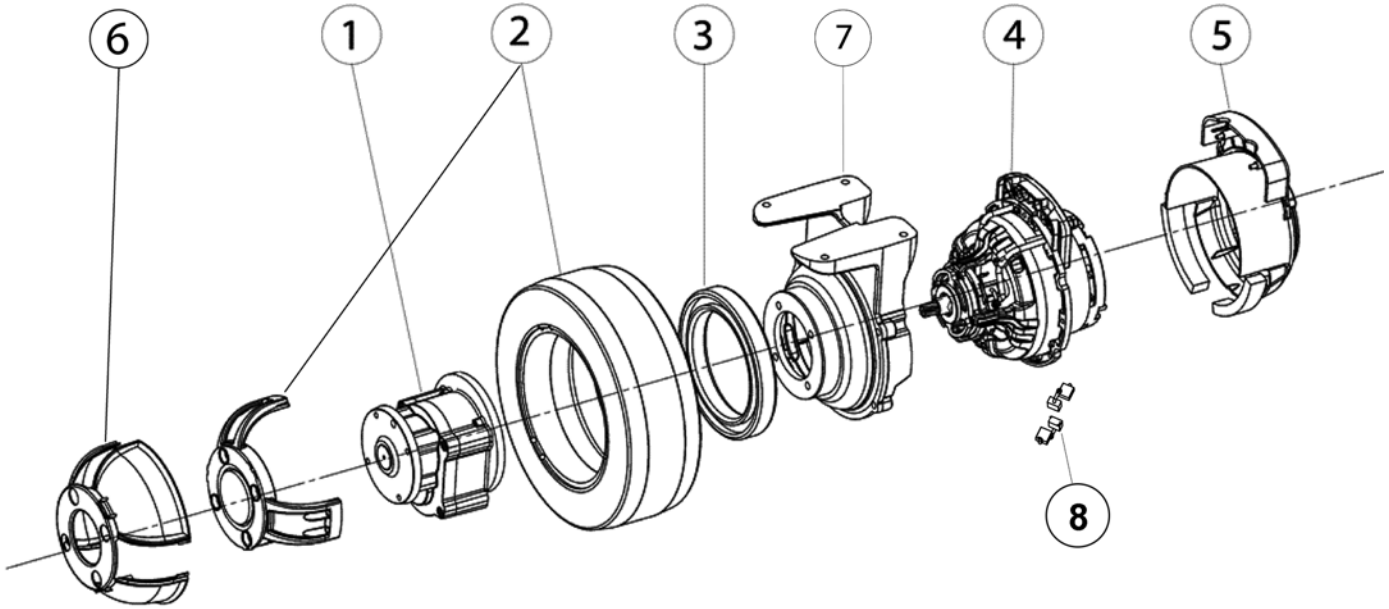

DRIVE WHEEL BREAKDOWN (MOCC00385)

DRIVE WHEEL BREAKDOWN (MOCC00385)

	Ref.	Part No.	Mfr. Date	Description	Qty.
▽		MOCC00385	( )	Motorwheel 36v 1100 W D.300	1
▲	1	RDGR00039	( )	Dampener	1
▲	2	RTRT00442	( )	Wheel, Pu, Blue 300x100	1
▲	3	CUVR00194	( )	Clamp 2.5x100	1
▲	4	MOCC00407	( )	Motor Electric Trac.- Wheel	1
▲	5	MPVR04999	( )	Cover, Top, Motorwheel	1
▲	6	MPVR08044	( )	Cover, Motorwheel	1
▲	7	MFVR00331	( )	Support, Wheel, Motor	1
▲	8	MEVR34439	( )	Vr, Carbon Brush Kit, Motor, Traction	4

▽ ASSEMBLY

▲ INCLUDED IN ASSEMBLY