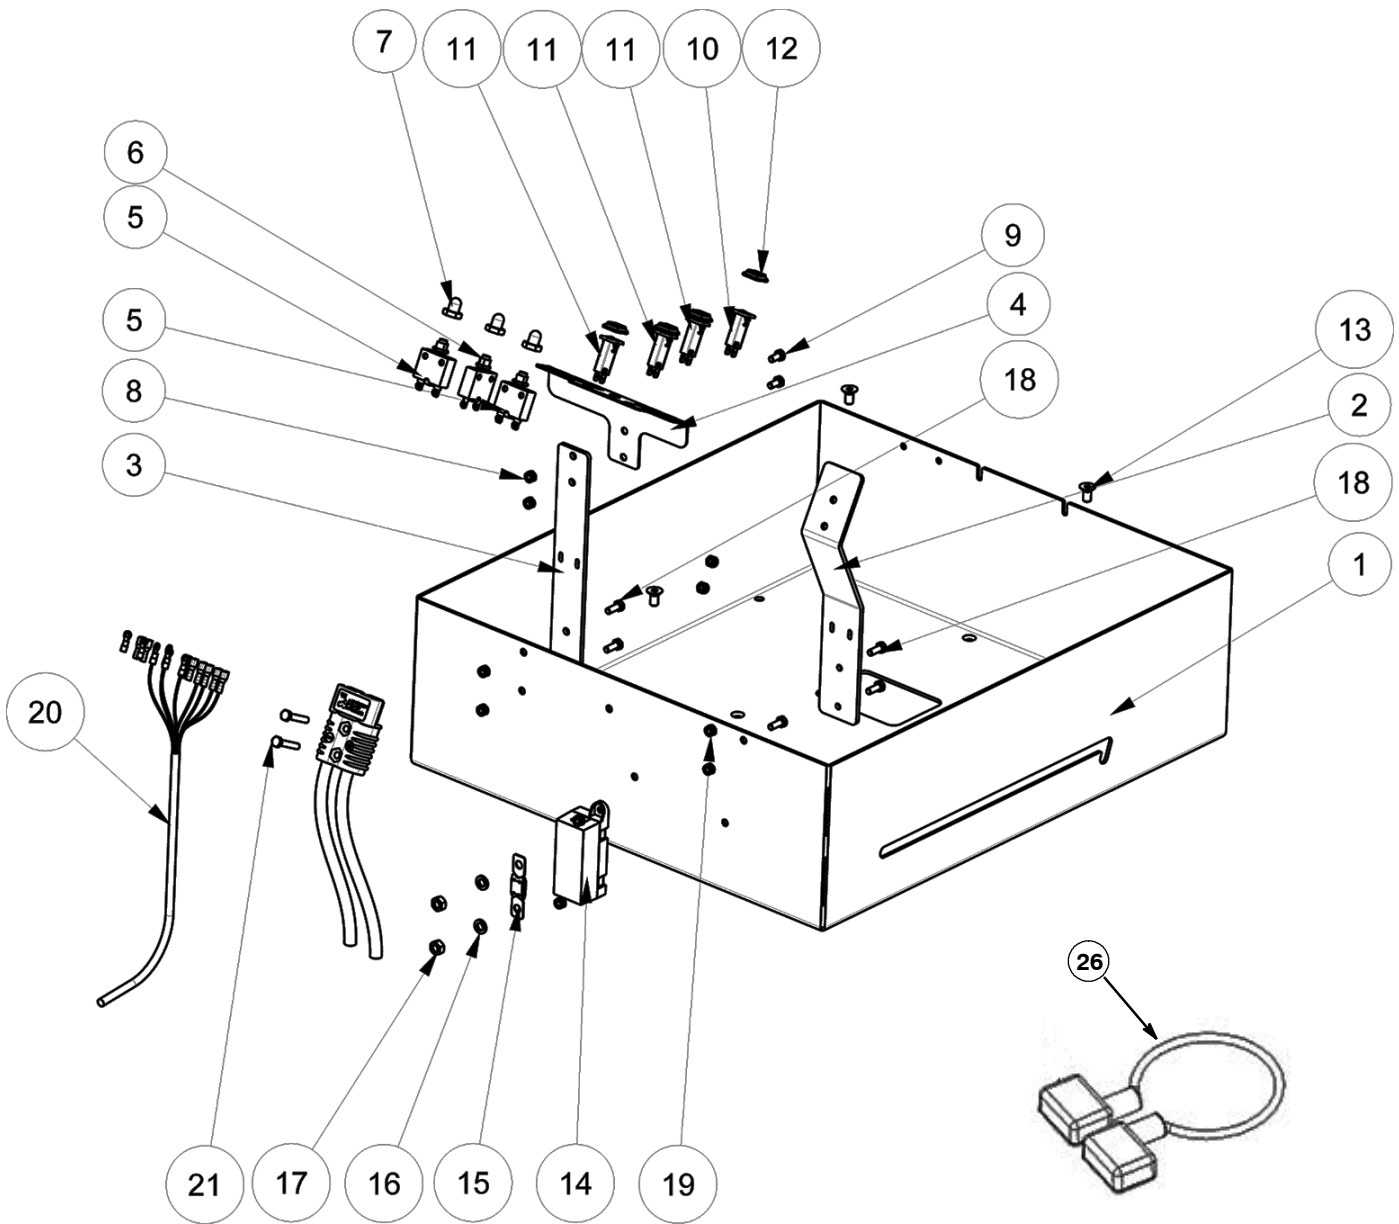

BATTERY COMPARTMENT GROUP (105cm Disk Model)

BATTERY COMPARTMENT GROUP (105cm Disk Model)

Ref.	Part No.	Mfr. Date	Description	Qty.
1	LAFN11891	( )	Housing	1
2	LAFN11892	( )	Bracket	1
3	LAFN11893	( )	Support	1
4	LAFN11894	( )	Bracket	1
5	METT00138	( )	Fuse 50a	2
6	METT00132	( )	Fuse 30a	1
7	MEVR02900	( )	Cap Circuit Breaker	3
8	897105	( )	Nut, M6, Inox	2
9	897130	( )	Screw, Te, M6x12, Uni5739, A2	2
10	METT00137	( )	Fuse 4a	1
11	METT00136	( )	Fuse 3a	3
12	MEVR02864	( )	Cap	4
13	897394	( )	Screw, Tspei, M8x16	3
14	MEVR00146	( )	Fuse Box	1
15	MEVR01925	( )	Fuse 150a	1
16	897216	( )	Washer, D. 8, Grw, Uni1751, Inox	2
17	897229	( )	Nut, M8, Uni5588, Inox, A2	2
18	897128	( )	Screw Te 6x16 Uni5739	6
19	897105	( )	Nut, M6, Inox	8
20	MECB02350	( )	Wiring (Main Harness)	1
21	897321	( )	Screw, M6x35, Uni5739, Inox	2
22	1043662	( )	Charger, 36vdc 21a 85- 265vac 1ph 45/65hz	1
23	1017079	( )	Cord, Extn, 16ga /3, 10ft [Sjt]	1
24	1070587	( )	Battery, Wet, 06vdc 0360ah, W/ Cart [Tr]	1
25	1262287	( )	Battery, Agm, 06vdc 350ah	1
26	897357	( )	Cable, Bridge, Battery M8, 70	1