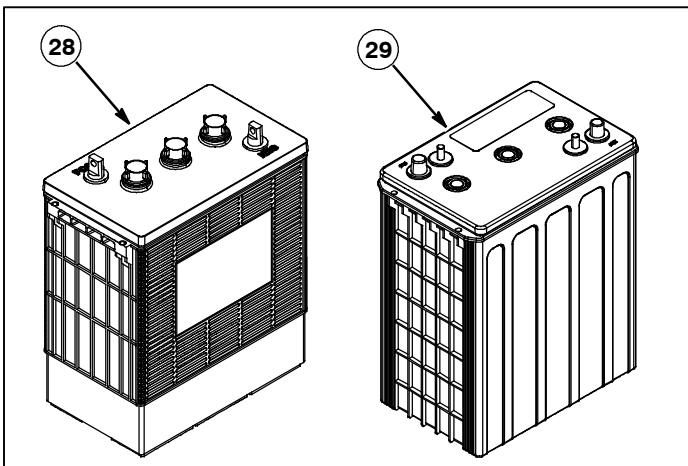

BATTERY COMPARTMENT GROUP (100cm Cylindrical Brush Model)

BATTERY COMPARTMENT GROUP (100cm Cylindrical Brush Model)

Ref.	Part No.	Mfr. Date	Description	Qty.
1	LAFN11891	( )	Housing	1
2	LAFN11892	( )	Bracket	1
3	LAFN11893	( )	Support	1
4	LAFN11894	( )	Bracket	1
5	METT00138	( )	Fuse 50a	2
6	METT00132	( )	Fuse 30a	1
7	MEVR02900	( )	Cap Circuit Breaker	3
8	897105	( )	Nut, M6, Inox	2
9	897130	( )	Screw, Te, M6x12, Uni5739, A2	2
10	METT00137	( )	Fuse 4a	1
11	METT00136	( )	Fuse 3a	3
12	MEVR02864	( )	Cap	4
13	897394	( )	Screw, Tspei, M8x16	3
14	LAFN11895	( )	Support	2
15	ABG000026	( )	Vibration Damp	2
16	VTVT00832	( )	Screw Tspei M6x16 Inox	4
17	897105	( )	Nut, M6, Inox	12
18	VTDD00530	( )	Nut M8 Uni 5589	2
19	MEVR00146	( )	Fuse Box	1
20	MEVR01925	( )	Fuse 150a	1
21	897216	( )	Washer, D. 8, Grw, Uni1751, Inox	2
22	897229	( )	Nut, M8, Uni5588, Inox, A2	2
23	897128	( )	Screw Te 6x16 Uni5739	6
24	MECB02350	( )	Wiring (Main Harness)	1
25	897321	( )	Screw, M6x35, Uni5739, Inox	2
26	1043662	( )	Charger, 36vdc 21a 85- 265vac 1ph 45/65hz	1
27	1017079	( )	Cord, Extn, 16ga /3, 10ft [Sjt]	1
28	1070587	( )	Battery, Wet, 06vdc 0360ah, W/ Cart [Tr]	1
29	1262287	( )	Battery, Agm, 06vdc 350ah	1
30	897357	( )	Cable, Bridge, Battery M8, 70	1