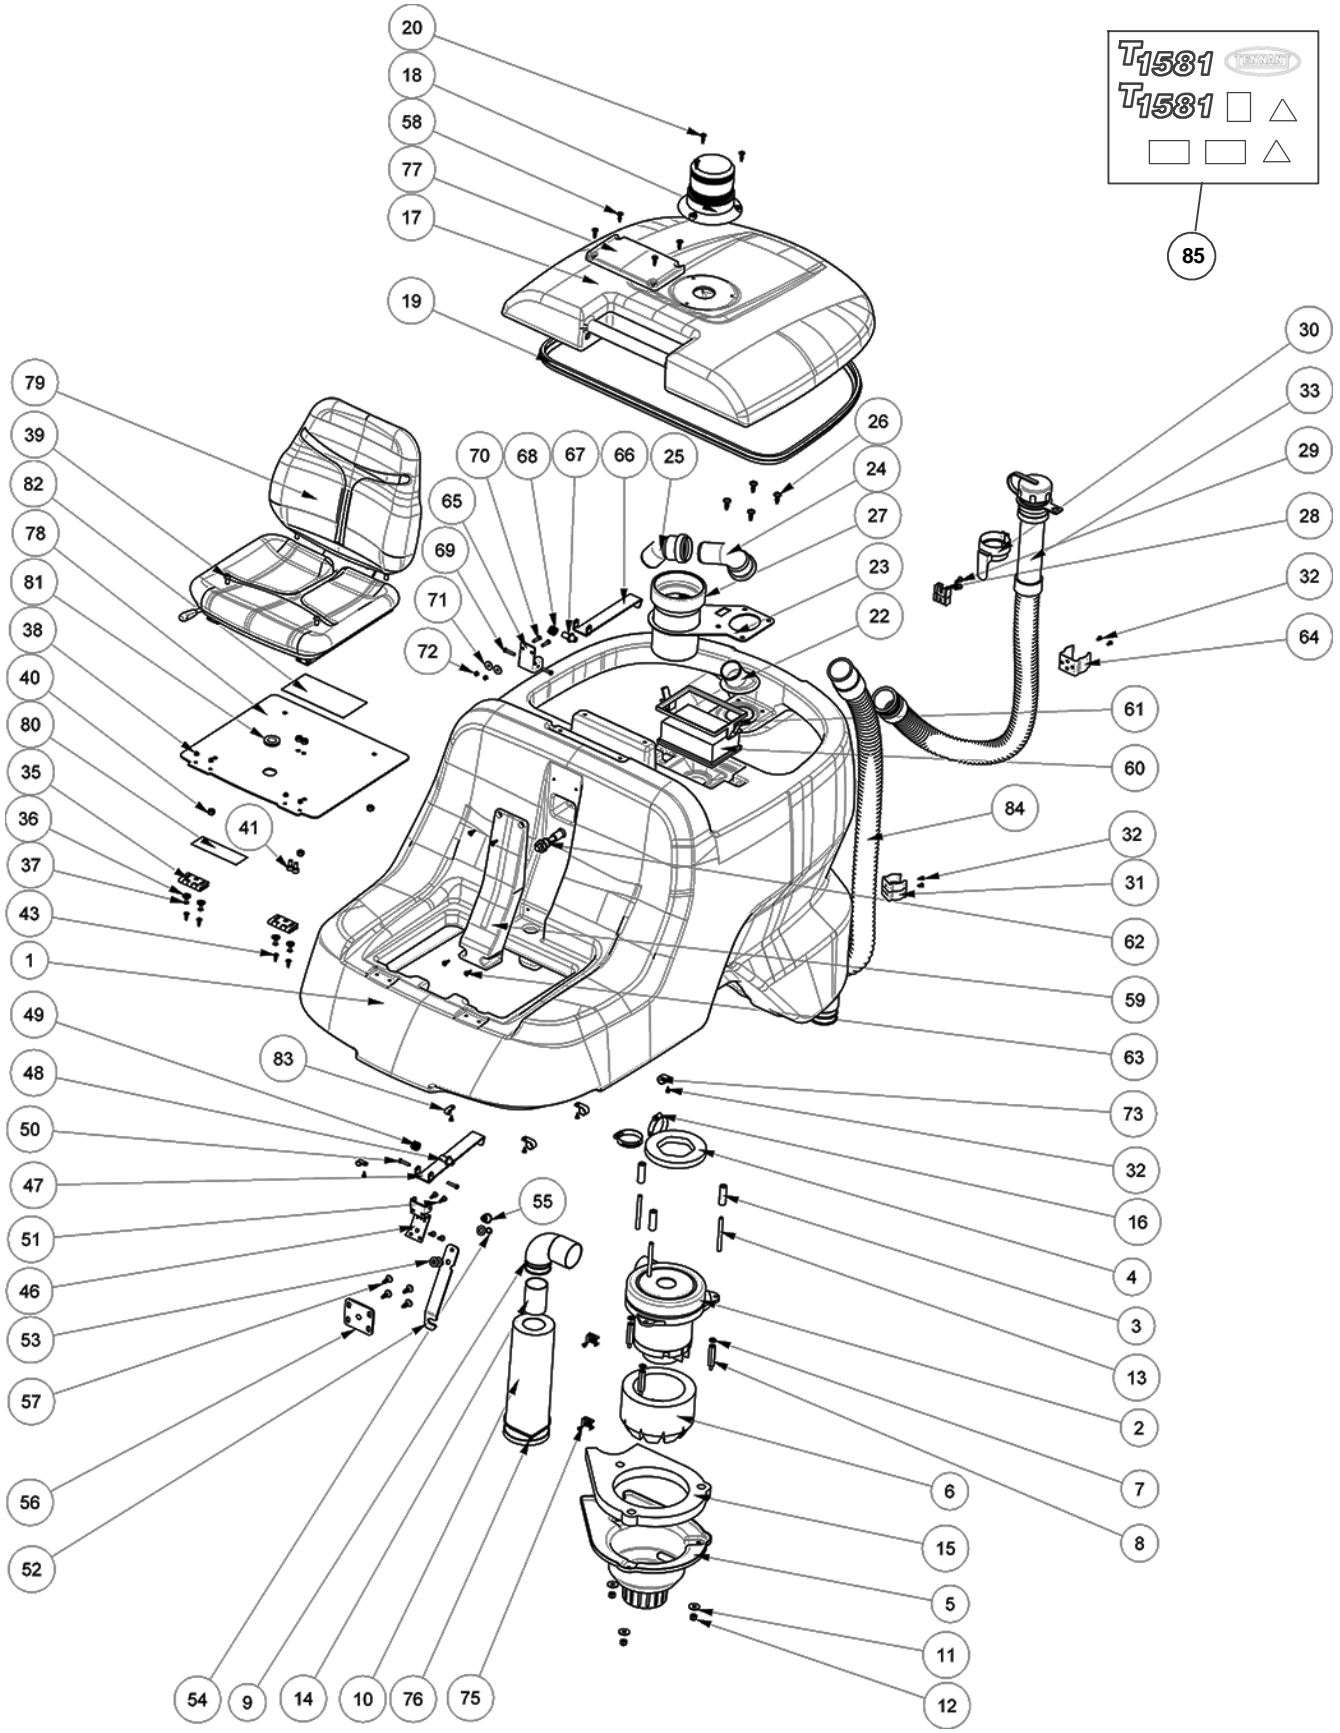

RECOVERY TANK GROUP

RECOVERY TANK GROUP

Ref.	Part No.	Mfr. Date	Description	Qty.
	1	MPVR13428	( ) Tank, Recovery	1
▽	2	MOCC00495	( ) Vacuum Ametek By2 It Dc 650w 36v	1
▲		MEVR02612	( ) Motor, Vacuum, Carbon Brush	1
	3	LAFN03760	( ) Spacer, Wheel	3
	4	GUG000509	( ) Gasket, Vacuum, Motor	1
	5	MPVR13460	( ) Crankcase	1
	6	ITS000110	( ) Dampner	1
	7	897216	( ) Washer, D. 8, Grw, Uni1751, Inox	3
	8	LAFN11920	( ) Spacer Ch13 F8 M6 H52	3
	9	MPVR13497	( ) Sleeve 90	1
	10	MPVR07212	( ) Tube, Air Outlet	1
	11	897120	( ) Washer, D.8x24, Uni6593, Inox	3
	12	VTDD01701	( ) Nut M8 Inox+Zin.	3
	13	VTVR01089	( ) Bar M8x90	3
	15	ITS000111	( ) Dampner	1
	16	897448	( ) Clamp, Hose, Wormdrive, 45 - 60d	2
	17	MPVR13429	( ) Cover, Recovery Tank	1
	18	MELF00053	( ) Light, Flashing	1
	19	GUG000722	( ) Gasket, Lid	1
	20	VTVT01591	( ) Screw Sts Kn1038 6x20 T25 A2	3
	22	MPVR13448	( ) Flange	1
	23	LAFN11884	( ) Support	1
	24	RCVR00764	( ) Connector	1
	25	RCVR00765	( ) Connector	1
	26	VTVT01430	( ) Screw Sts Kn1038 8x22 - T40 A2	4
	27	FTAC00082	( ) Filter, Water	1
	28	MPVR11684	( ) Joint, Tube	1
	29	VTVT01073	( ) Screw Sts Kn1039 6x16 - T25 A2	2
	30	MPVR13105	( ) Hook	1
	31	9017721	( ) Clip, Hose, Recvy	1
	32	VTVT48694	( ) Screw Tcb Tc 5 X12 Uni 9707 Tz	11
	33	TBBP00487	( ) Hose Assy, Drain, Recy	1
	35	CEVR00060	( ) Hinge, Seat	2
	36	897152	( ) Washer, D.8, Uni6592, Inox	4
	37	897658	( ) Screw, M5x12, Tspei, Uni5933	4
	38	VTDD01693	( ) Nut M 5 Inx	4
	39	VTVT00779	( ) Screw Tbei M 8x 16 Iso 7380 lx	4
	40	VTDD01701	( ) Nut M8 Inox+Zin.	6
	41	897347	( ) Screw, Tcei, M.8x16	2
	43	VTVT01072	( ) Screw Sts Kn1038 5x16 - T20 A2	4
	46	LAFN11886	( ) Bracket	1
	47	LAFN11169	( ) Rod	1
	48	LAFN11170	( ) Bushing	1
	49	MLML00488	( ) Spring	1

▽ ASSEMBLY

▲ INCLUDED IN ASSEMBLY