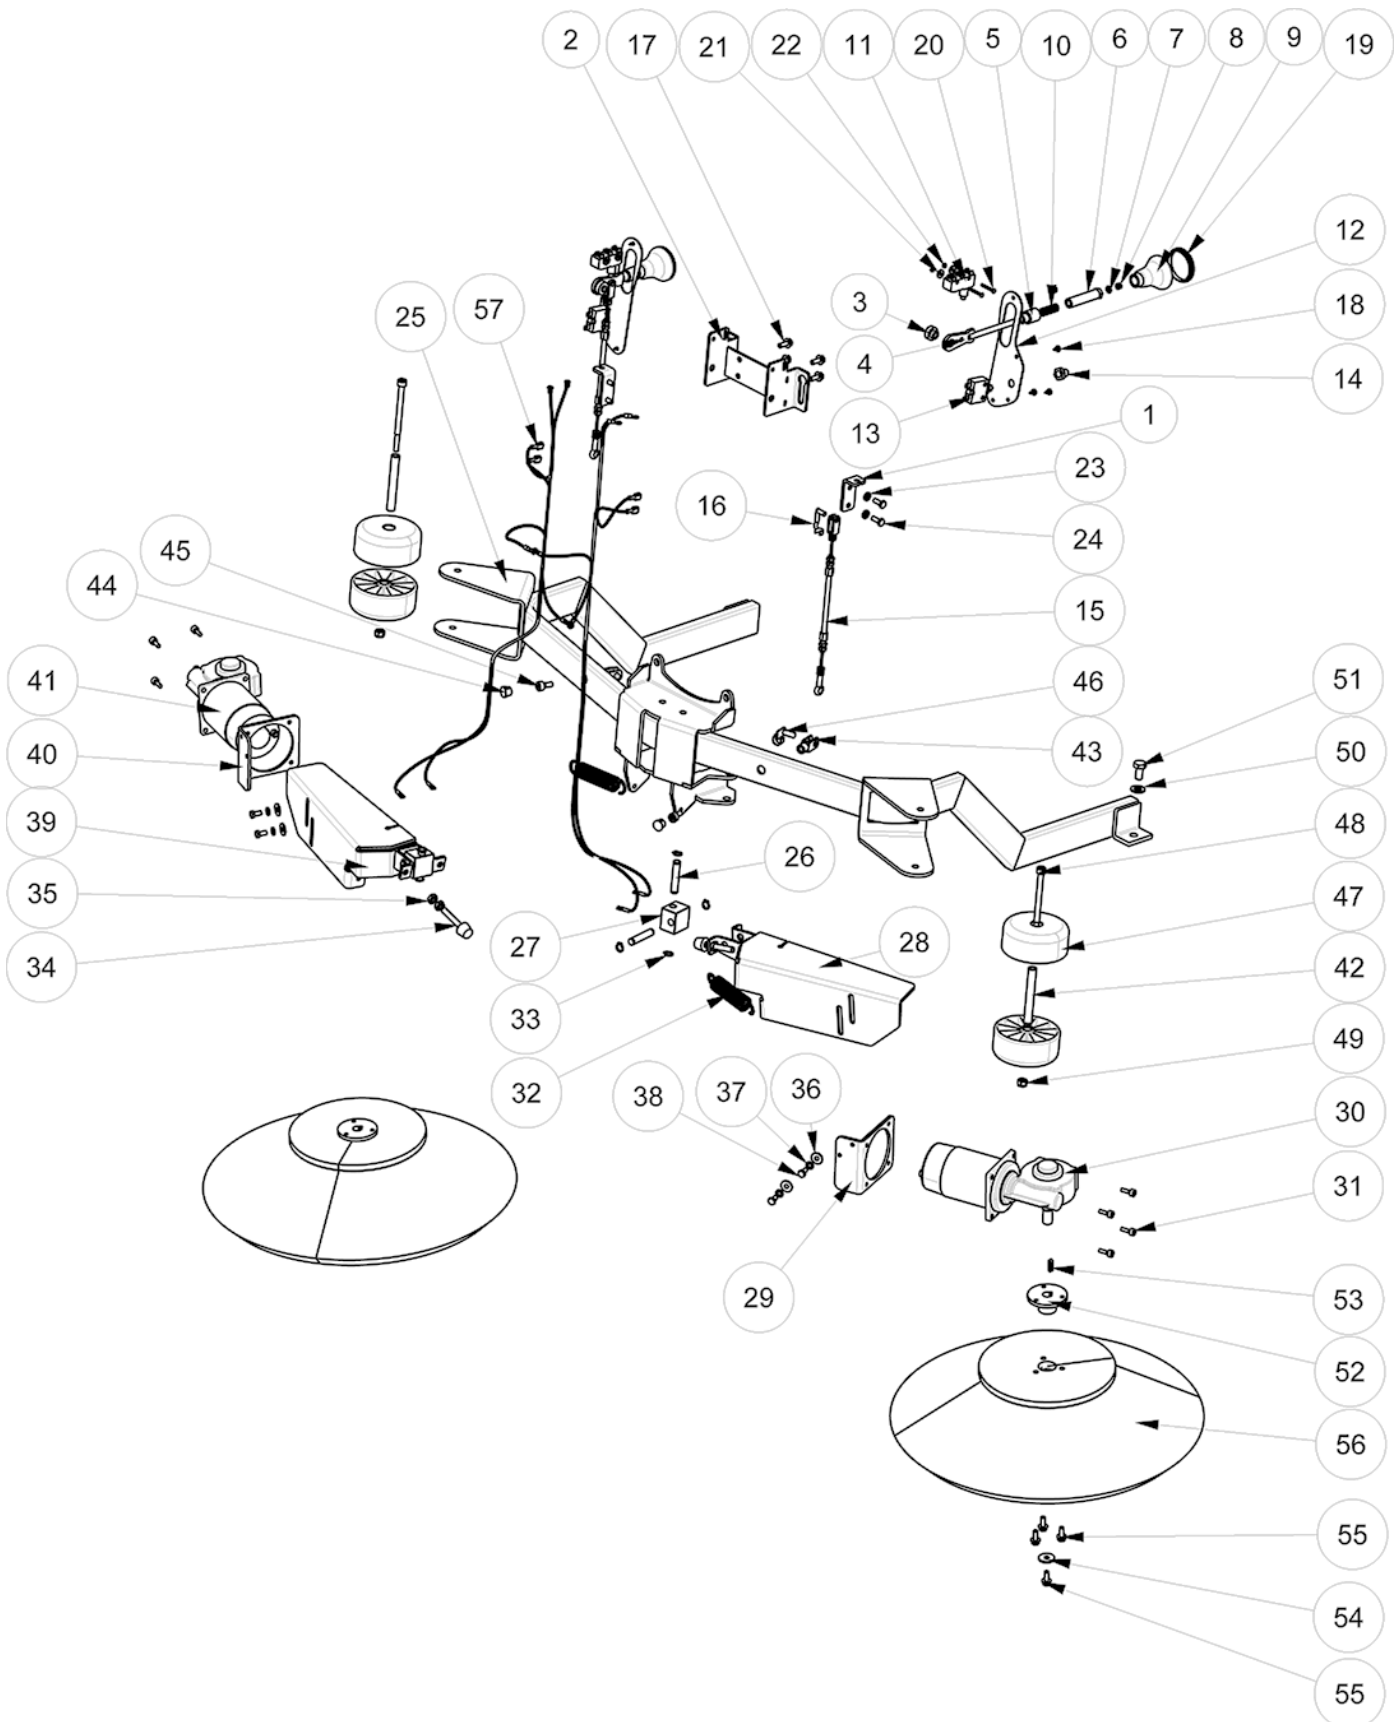

SIDE BRUSH GROUP (100cm Cylindrical Brush Model) - Contd

SIDE BRUSH GROUP (100cm Cylindrical Brush Model) - Contd

Ref.	Part No.	Mfr. Date	Description	Qty.
41	MOCC00366	( )	Motor (Right)	1
42	LAFN04127	( )	Pin, Roller, Bumper	2
43	CMCV00001	( )	Fork Uni 1676 M8x16	2
44	RCVR00165	( )	Cap, Plastic, 13mm	2
45	897347	( )	Screw, Tcei, M.8x16	2
46	CMCV75718	( )	Clip Uni 1676 M8	2
47	RTRT00510	( )	Wheel Bumper Ral7040	4
48	VTVT67560	( )	Screw Tcei M8x110 Inox Aisi 304	2
49	VTDD01701	( )	Nut M8 Inox+Zin.	2
50	897432	( )	Washer, D. 10x21, Uni6592, Inox	2
51	VTVT13936	( )	Screw, M10x20	2
52	LAFN45010	( )	Flange L.1400 Lt	2
53	VTVR13165	( )	Key Uni 6604 5x5x20	2
54	VTRS63242	( )	Washer D. 6 X24 Zc	2
55	VTVT62920	( )	Screw Te F/Rond. M 6x 16 Zb	8
56	SPPV00018	( )	Sibrush, Side, Ppl, Medium [Std]	2
57	MECB01268	( )	Brush, Side, Harness	1