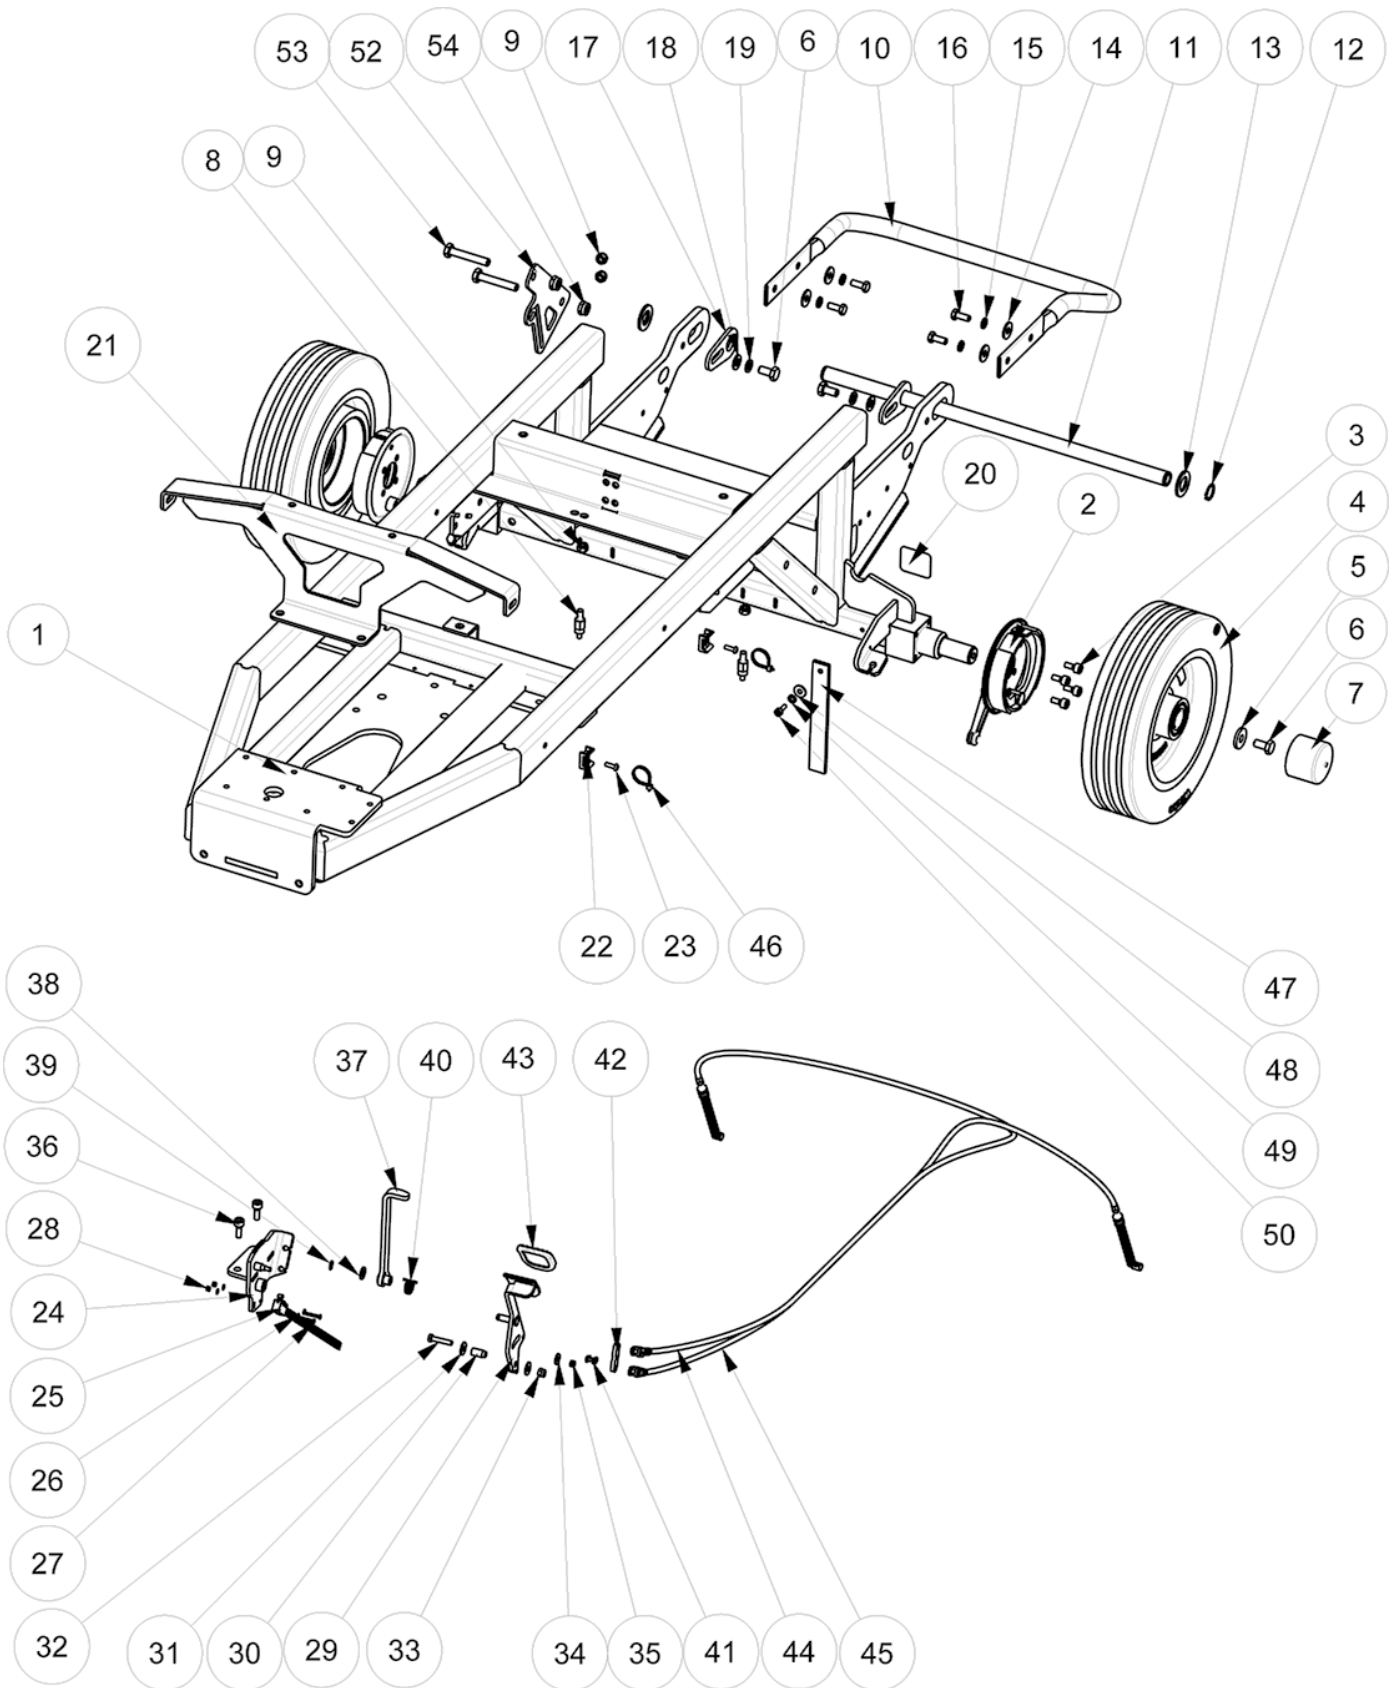

FRAME GROUP

FRAME GROUP

Ref.	Part No.	Mfr. Date	Description	Qty.
1	LAFN11872	( )	Frame	1
2	RTRT45090	( )	Block, Brake	2
3	897347	( )	Screw, Tcei, M.8x16	8
4	RTRT00795	( )	Wheel 305/80- 205/K	2
5	LAFN04144	( )	Washer, Rear Wheels	2
6	VTVT13936	( )	Screw, M10x20	4
7	MPVR12162	( )	Cap 60,34x44,46	2
8	LAFN11739	( )	Pin	2
9	VTDD01701	( )	Nut M8 Inox+Zin.	4
10	LAFN11876	( )	Bumper	1
11	LAFN11877	( )	Pin	1
12	VTAE00105	( )	Ring D20 Uni7435 Aisi420	2
13	897288	( )	Washer, Uni6592, Foro 20, Inox	2
14	897120	( )	Washer, D.8x24, Uni6593, Inox	4
15	897216	( )	Washer, D. 8, Grw, Uni1751, Inox	4
16	897316	( )	Screw, Te, M8x20, Uni5739, Inox	4
17	LAFN11875	( )	Plate	2
18	897432	( )	Washer, D. 10x21, Uni6592, Inox	2
19	897392	( )	Washer D.10	2
20	N/A	( )	Label (Order Label Kit KTRI06603)	2
21	LAFN11873	( )	Bracket	1
22	FSVR00243	( )	Base Cable Tie, Plastic	2
23	897329	( )	Screw, Tbei, M5x16, Inox	2
24	LAFN05766	( )	Support Pedale Cpl	1
25	MECI44780	( )	Microswitch D2vw- 5l2a- 1m Omr	1
26	VTRS00385	( )	Washer Uni 6592 3,2x7x0,5 Inox	4
27	VTVT01350	( )	Screw, M3x20	2
28	9018496	( )	Nut, Strap, Sqge	2
29	LAFN05767	( )	Pedal Brake	1
30	LAFN04142	( )	Pin, Pedal Brake	1
31	897112	( )	Washer, Flat, 6,00x18,00x1,6	2
32	VTVT00433	( )	Screw, M6x30	1
33	08712	( )	Nut, Hex, Lock, M6 X 1.00, NI, Ss	1
34	897384	( )	Washer, M5x14, Inox	1
35	VTDD01693	( )	Nut M 5 Inx	1
36	897377	( )	Screw Tcei M8x20 Uni5931 Inox	2
37	LAFN51019	( )	Pedal, Block	1
38	897152	( )	Washer, D.8, Uni6592, Inox	1
39	VTAE14096	( )	Clip, D.8, Din471	1