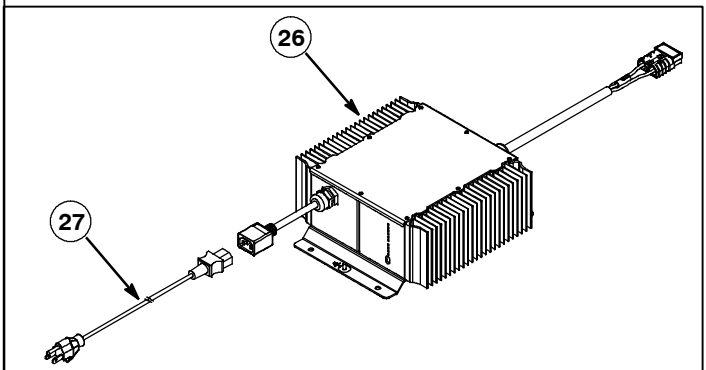

BATTERY COMPARTMENT GROUP (100cm Cylindrical Brush Model)

BATTERY COMPARTMENT GROUP (100cm Cylindrical Brush Model)

Ref.	Part No.	Mfr. Date	Description	Qty.
1	LAFN11891	( )	Housing	1
2	LAFN11892	( )	Bracket	1
3	LAFN11893	( )	Support	1
4	LAFN11894	( )	Bracket	1
5	METT00138	( )	Fuse 50a	2
6	METT00132	( )	Fuse 30a	1
7	MEVR02900	( )	Cap Circuit Breaker	3
8	897105	( )	Nut, M6, Inox	2
9	897130	( )	Screw, Te, M6x12, Uni5739, A2	2
10	METT00137	( )	Fuse 4a	1
11	METT00136	( )	Fuse 3a	3
12	MEVR02864	( )	Cap	4
13	897394	( )	Screw, Tspei, M8x16	3
14	LAFN11895	( )	Support	2
15	ABG000026	( )	Vibration Damp	2
16	VTVT00832	( )	Screw Tspei M6x16 Inox	4
17	897105	( )	Nut, M6, Inox	12
18	VTDD00530	( )	Nut M8 Uni 5589	2
19	MEVR00146	( )	Fuse Box	1
20	MEVR01925	( )	Fuse 150a	1
21	897216	( )	Washer, D. 8, Grw, Uni1751, Inox	2
22	897229	( )	Nut, M8, Uni5588, Inox, A2	2
23	897128	( )	Screw Te 6x16 Uni5739	6
24	MECB02350	( )	Wiring (Main Harness)	1
25	897321	( )	Screw, M6x35, Uni5739, Inox	2
26	1043662	( )	Charger, 36vdc 21a 85- 265vac 1ph 45/65hz	1
27	1017079	( )	Cord, Extn, 16ga /3, 10ft [Sjt]	1
28	1070587	( )	Battery, Wet, 06vdc 0360ah, W/ Cart [Tr]	1
29	1262287	( )	Battery, Agm, 06vdc 350ah	1
30	897357	( )	Cable, Bridge, Battery M8, 70	1