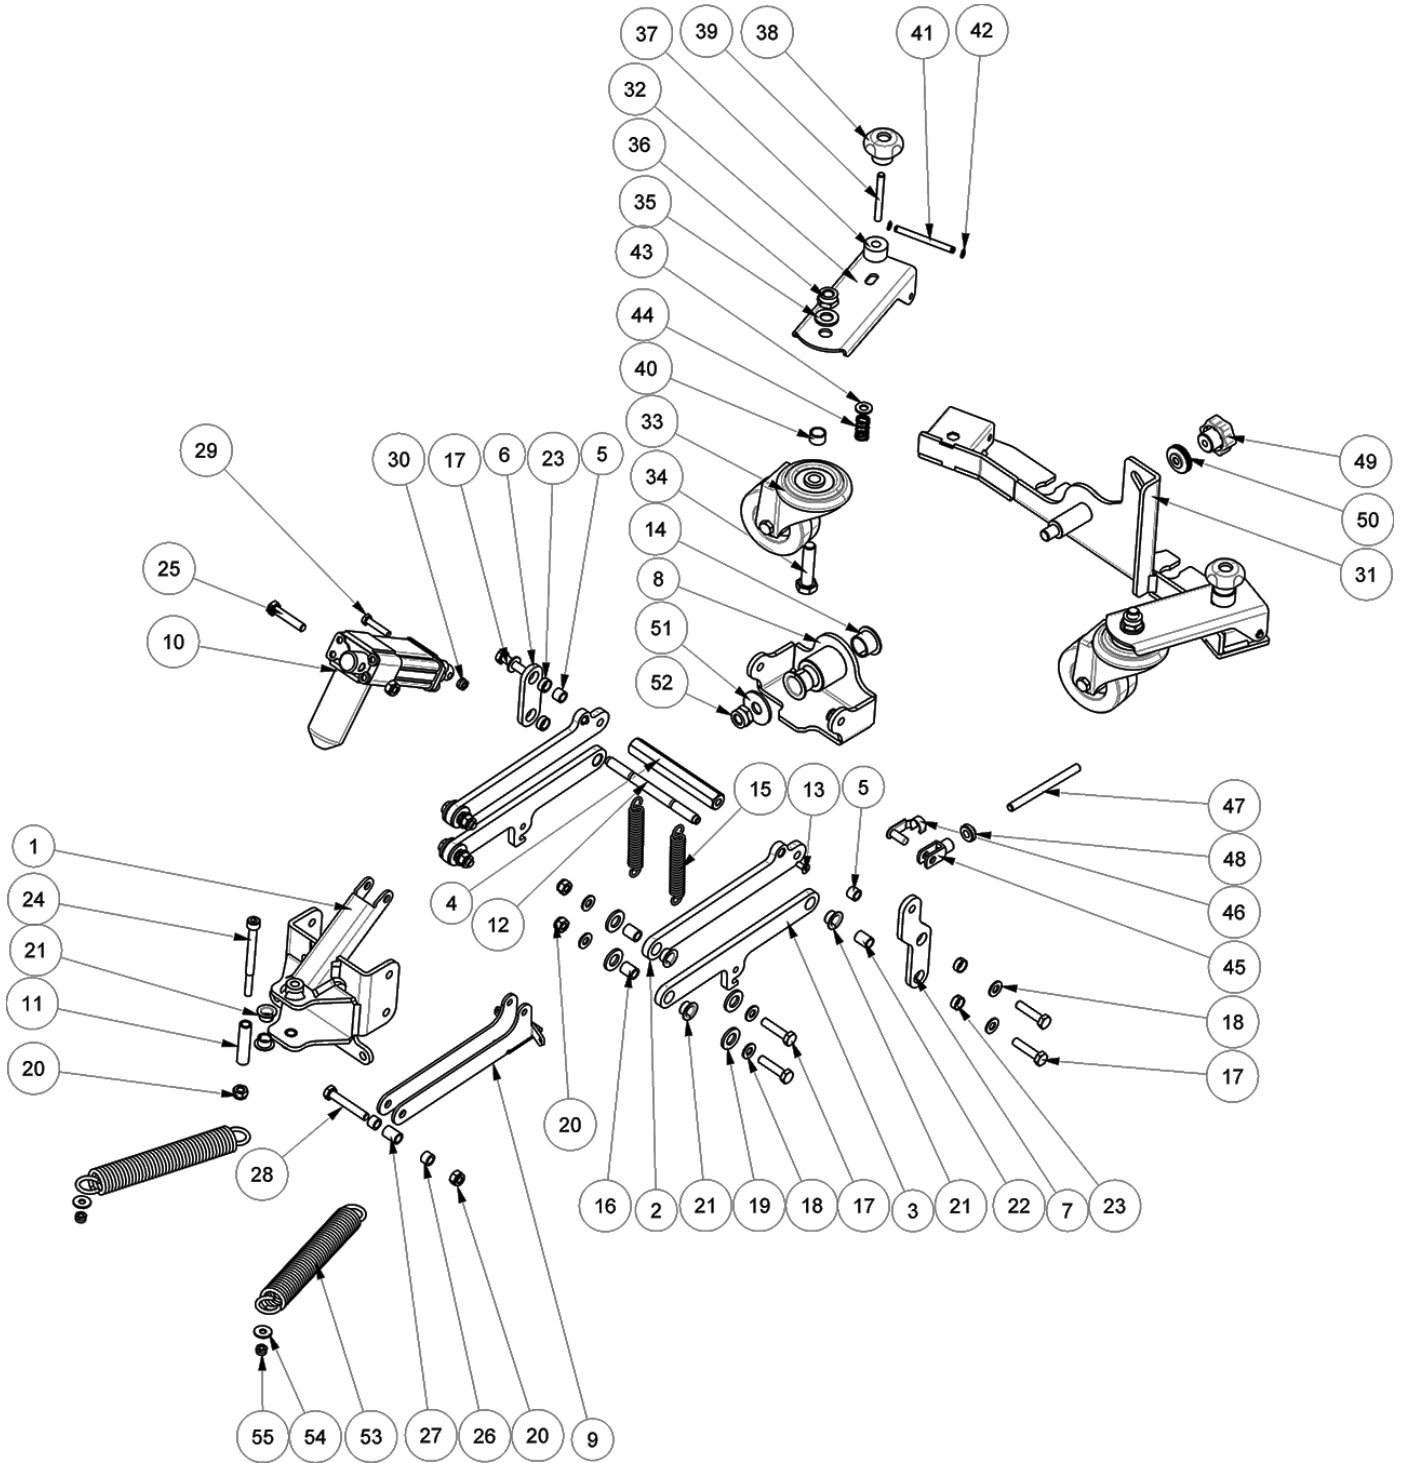

SQUEEGEE LIFT BRACKET GROUP

SQUEEGEE LIFT BRACKET GROUP

Ref.	Part No.	Mfr. Date	Description	Qty.
1	LAFN08809	( )	Lever	1
2	LAFN11223	( )	Arm	2
3	LAFN11737	( )	Arm, Squeegee	2
4	LAFN09239	( )	Spacer	1
5	897336	( )	Bushing D. 9x12x 8.3	2
6	LAFN11224	( )	Rod, Connecting	1
7	LAFN11225	( )	Rod, Connecting	1
8	LAFN08812	( )	Bracket	1
9	LAFN05777	( )	Lever, Lifting, Wiper	1
10	MOCC00394	( )	Actuator, Squeegee 36v	1
11	LAFN07879	( )	Bushing	1
12	LAFN08808	( )	Pin	1
13	897658	( )	Screw, M5x12, Tspei, Uni5933	2
14	CUVR44216	( )	Bushing Cb 85 2015 31t	2
15	MLML00022	( )	Spring Hook Harness	2
16	897526	( )	Bushing, Sleeve, 8b 12d 15l	4
17	897243	( )	Screw Te M8x35 Uni5739 Inox	8
18	897152	( )	Washer, D.8, Uni6592, Inox	14
19	897215	( )	Washer, D.12x24, Uni6592, Inox	8
20	VTDD01701	( )	Nut M8 Inox+Zin.	9
21	CUVR00130	( )	Bearing, Crawling	8
22	LAFN43369	( )	Spacer D. 9,12 L 16	2
23	LAFN11228	( )	Bushing	4
24	VTVT01701	( )	Bolt, Stud	1
25	897536	( )	Screw, Te, M.8x40	1
26	LAFN04157	( )	Bushing, Joint	2
27	LAFN04139	( )	Spacer, Joint, Wiper	1
28	897232	( )	Screw, Te, M8x50, Inox, A2	1
29	VTVT00433	( )	Screw, M6x30	1
30	897105	( )	Nut, M6, Inox	1
31	LAFN11227	( )	Support, Squeegee	1
32	LAFN08993	( )	Arm, Holder, Wiper	2
33	RTRT00518	( )	Wheel Swivel	2
34	VTVT28885	( )	Screw Te M 12x 50 Uni 5739 Inox	2
35	897215	( )	Washer, D.12x24, Uni6592, Inox	2
36	897241	( )	Nut, M.12, Inox, A2	2
37	ABG000042	( )	Dampener, Vibration	2
38	VTVR35378	( )	Knob F 8max20 D.40	2
39	VTVT01355	( )	Screw M8x60 Uni5923	2