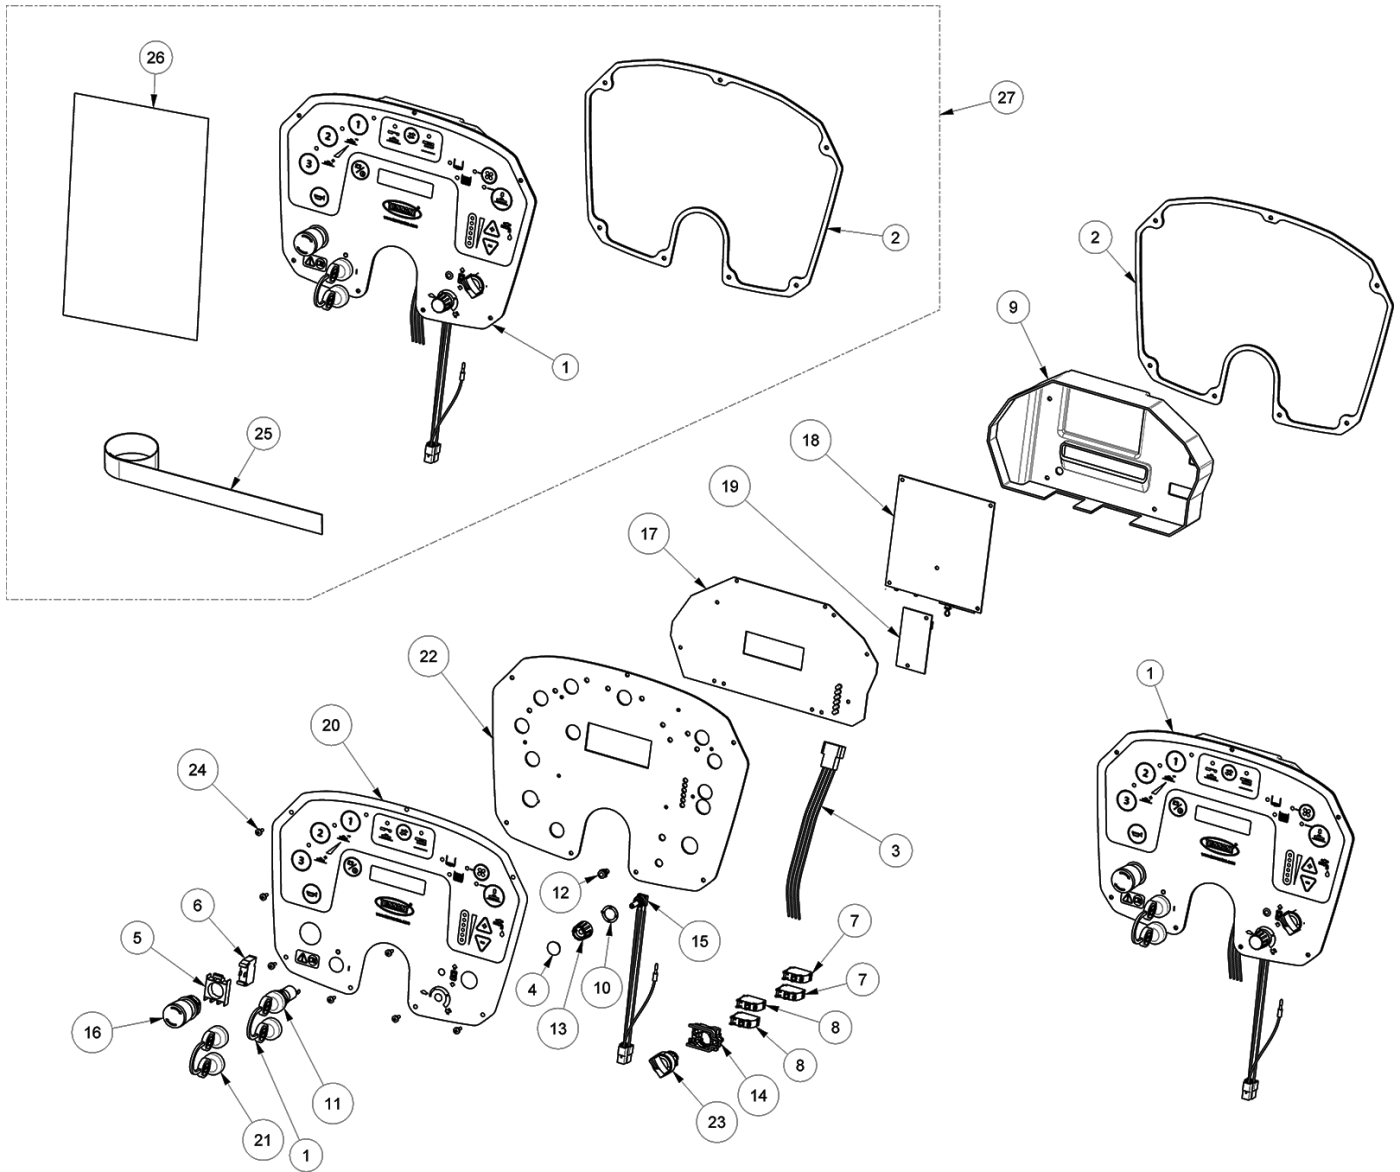

CONTROL PANEL GROUP

CONTROL PANEL GROUP

Ref.	Part No.	Mfr. Date	Description	Qty.
1	MECE00898	( )	Panel Assy, Membrane	1
2	GUG000702	( )	Gasket	1
3	MECB02035	( )	Wiring	1
4	MEVR01575	( )	Cap 2202	1
5	MECI00583	( )	Bracket	1
6	MECI00584	( )	Contact	1
7	MEVR02012	( )	Contact	2
8	MEVR02039	( )	Contact	2
9	MPVR05840	( )	Cover	1
10	MEVR01574	( )	Ring Nut 2204	1
11	MECI00723	( )	Switch, Key	1
12	MECB01250	( )	Light, Led	1
13	MEVR01573	( )	Knob, Small	1
14	MEVR02038	( )	Support	1
15	KTRI05576	( )	Kit Potentiometer Speed Contr	1
16	MECI00582	( )	Switch	1
17	KTRI06415	( )	Kit, Display Board	1
18	KTRI06416*	( )	Kit, Board, Logic	1
19	KTRI06417*	( )	Kit, Board Interface	1
20	N/A	( )	Label (Order Label Kit KTRI06603)	1
21	MEVR02703	( )	Key, Spare Battery	1
22	LAFN11719	( )	Support	1
23	MEVR02011	( )	Selector	1
24	897180	( )	Screw, M4x10, Tcb, Tc, Inox	7
25	MEVR02709	( )	Strap, Static	1
26	PLDC04564	( )	Manual, Instr	1
27	KTRI06405*	( )	Kit, Display (Includes Items 1- 26)	1

* Requires Tennant *True* service or an authorized Tennant service provider.