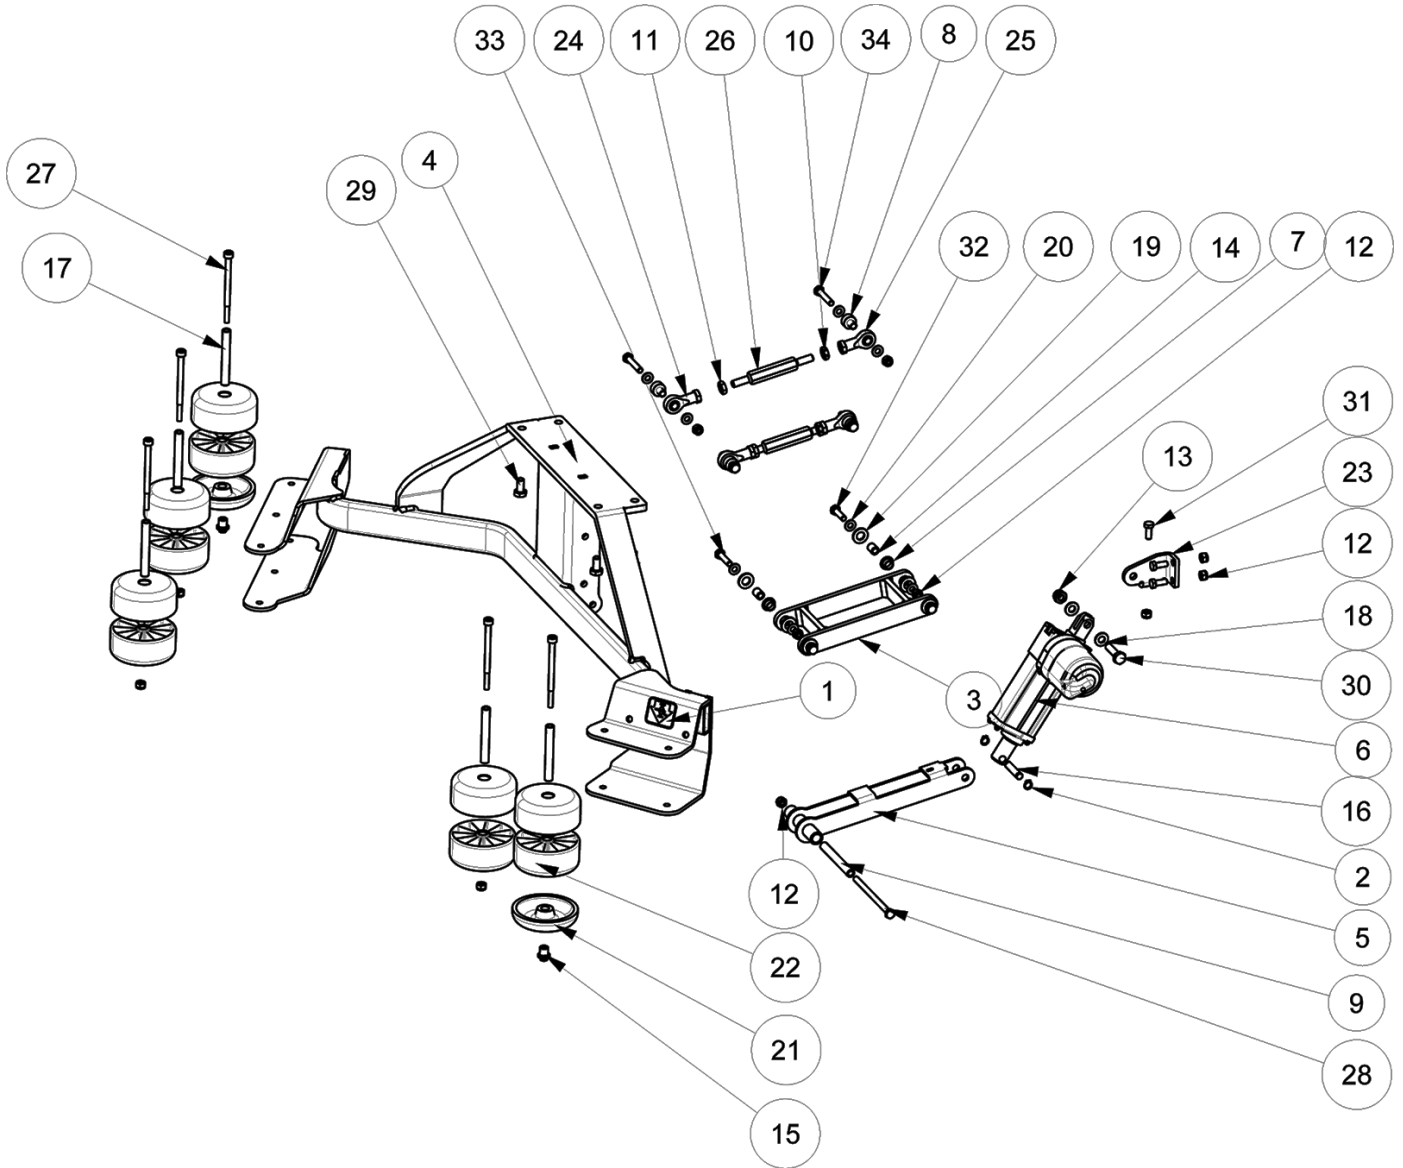

SCRUB HEAD LIFT AND BUMPER GROUP (105cm Disk Model)

SCRUB HEAD LIFT AND BUMPER GROUP (105cm Disk Model)

Ref.	Part No.	Mfr. Date	Description	Qty.
1	N/A	( )	Label (Order Label Kit KTRI06603)	2
2	VTAE87276	( )	Seeger Ext. D10 Din471	2
3	LAFN07958	( )	Bracket, Actuator, Brush Head	1
4	LAFN11918	( )	Head	1
5	LAFN08802	( )	Arm	1
6	MOCC00388	( )	Actuator Brush Head 36v 1500n	1
7	CUVR00130	( )	Bearing, Crawling	4
8	LAFN09356	( )	Bushing	4
9	LAFN07878	( )	Bushing	1
10	VTDD00211	( )	Nut Uni 5589 M16 Thread Left	2
11	VTDD00151	( )	Nut M,10	2
12	VTDD01701	( )	Nut M8 Inox+Zin.	15
13	897431	( )	Nut Autobl.M10 Inox Din 985	1
14	897526	( )	Bushing, Sleeve, 8b 12d 15l	4
15	LAFN09007	( )	Pin	2
16	LAFN51065	( )	Pin, Brush, Actuator	1
17	LAFN04127	( )	Pin, Roller, Bumper	5
18	897432	( )	Washer, D. 10x21, Uni6592, Inox	2
19	897215	( )	Washer, D.12x24, Uni6592, Inox	8
20	897152	( )	Washer, D.8, Uni6592, Inox	16
21	897101	( )	Wheel, Bmpr, 98,5d X 21,5w	2
22	RTRT00510	( )	Wheel Bumper Ral7040	10
23	LAFN11874	( )	Bracket	1
24	VTVR00570	( )	Rod, Tie, End	2
25	VTVR00571	( )	Rod, Tie, End	2
26	LAFN09355	( )	Tie, Rod	2
27	VTVT67560	( )	Screw Tcei M8x110 Inox Aisi 304	5
28	VTVT01159	( )	Screw	1
29	VTVT13936	( )	Screw, M10x20	4
30	VTVT01549	( )	Screw Te M10- 40	1
31	897316	( )	Screw, Te, M8x20, Uni5739, Inox	3
32	897246	( )	Screw, Te, M8x30, Uni5739, Inox	2
33	897243	( )	Screw Te M8x35 Uni5739 Inox	2
34	897244	( )	Screw, Te, M8x45, Inox, A2	4