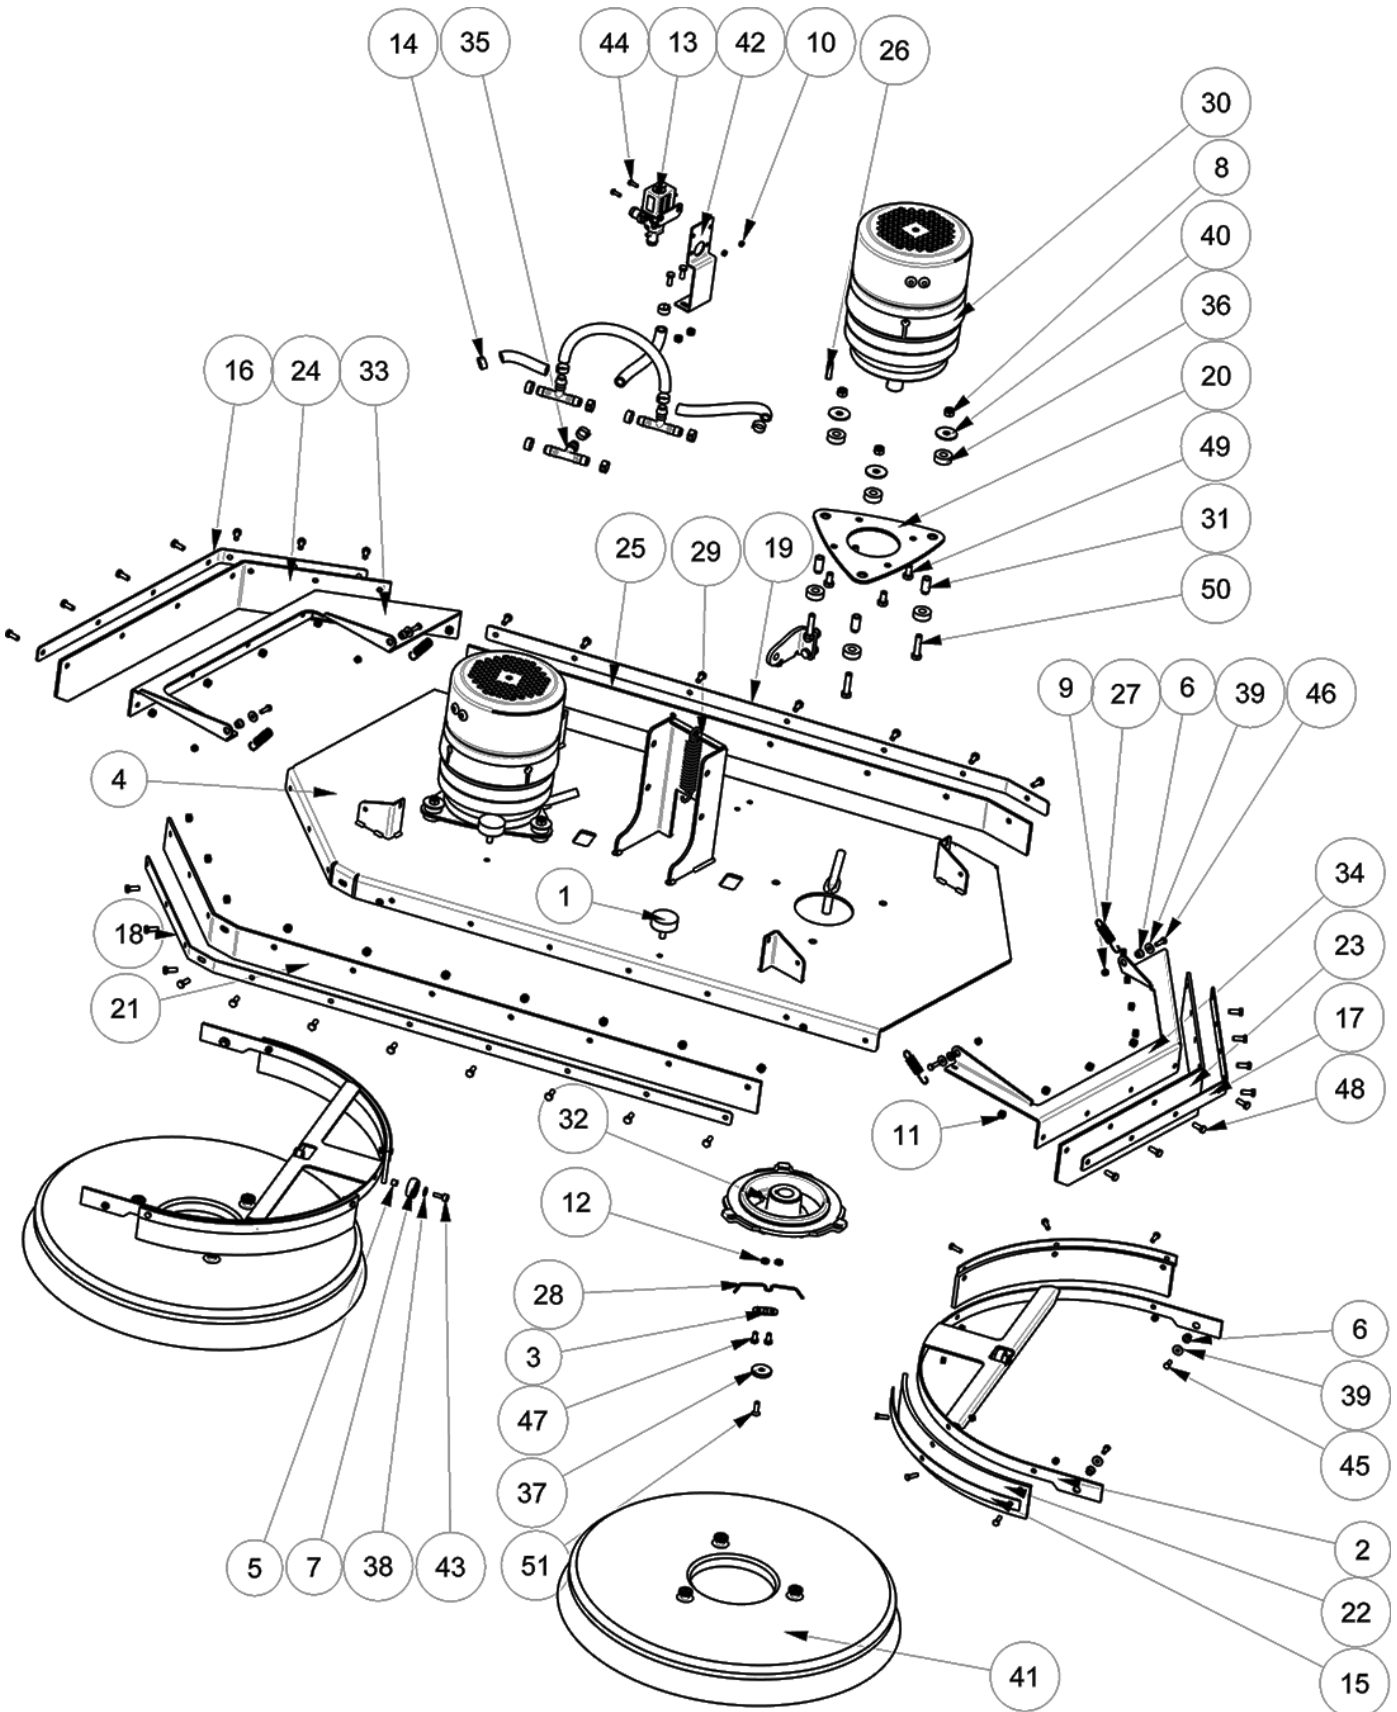

SCRUB HEAD GROUP (105cm Disk Model)

SCRUB HEAD GROUP (105cm Disk Model)

Ref.	Part No.	Mfr. Date	Description	Qty.	
1	ABG000026	( )	Vibration Damp	2	
2	LAFN06989	( )	Support	2	
3	LAFN05797	( )	Plate, Spring	2	
4	LAFN06988	( )	Support	1	
5	897231	( )	Bushing	2	
6	CUVR00140	( )	Bushing, Center Brush	8	
7	897524	( )	Bearing, Ball, 8b 30d 11w	2	
8	VTDD01701	( )	Nut M8 Inox+Zin.	9	
9	VTDD01693	( )	Nut M 5 Inx	16	
10	VTDD00147	( )	Nut M 4 Inx U.5588	2	
11	897105	( )	Nut, M6, Inox	35	
12	LAFN04140	( )	Spacer	4	
13	MEEV00043	( )	Valve, Solenoid	1	
14	FSVR00255	( )	Clamp, Head	12	
15	LAFN07002	( )	Bracket	4	
16	LAFN07006	( )	Bracket	1	
17	LAFN07005	( )	Bracket	1	
18	LAFN07004	( )	Bracket	1	
19	LAFN07003	( )	Bracket	1	
20	LAFN05785	( )	Flange Door Motor	2	
21	MPVR05036	( )	Flap	1	
22	MPVR05034	( )	Flap	4	
23	MPVR05037	( )	Flap (Left)	1	
24	MPVR05038	( )	Flap (Right)	1	
25	MPVR05035	( )	Flap (Rear)	1	
26	VTVR14052	( )	Key 8x 7x30 Uni 6604a	2	
27	MLML02801	( )	Spring Flap Later.	4	
28	MLML00240	( )	Spring, Retainer	2	
29	MLML00241	( )	Spring, Brush	1	
▽	30	MOCC00195	( )	Motor	2
▲		MEVR05203	( )	Brush, Motor, Carbon	2
	31	LAFN04141	( )	Pin Plate Motor	6
	32	MFVR00139	( )	Disk, Drive, Aluminium	2
	33	LAFN07012	( )	Plane	1
	34	LAFN07013	( )	Plane	1
	35	897268	( )	Connector 3 Vie	3
	36	GUG000264	( )	Washer	12
	37	LAFN04146	( )	Washer, Fixed, Dish	2
	38	897106	( )	Washer, Flat, 6,00x11,00x1,6, Ss	2
	39	897384	( )	Washer, M5x14, Inox	8

▽ ASSEMBLY

▲ INCLUDED IN ASSEMBLY