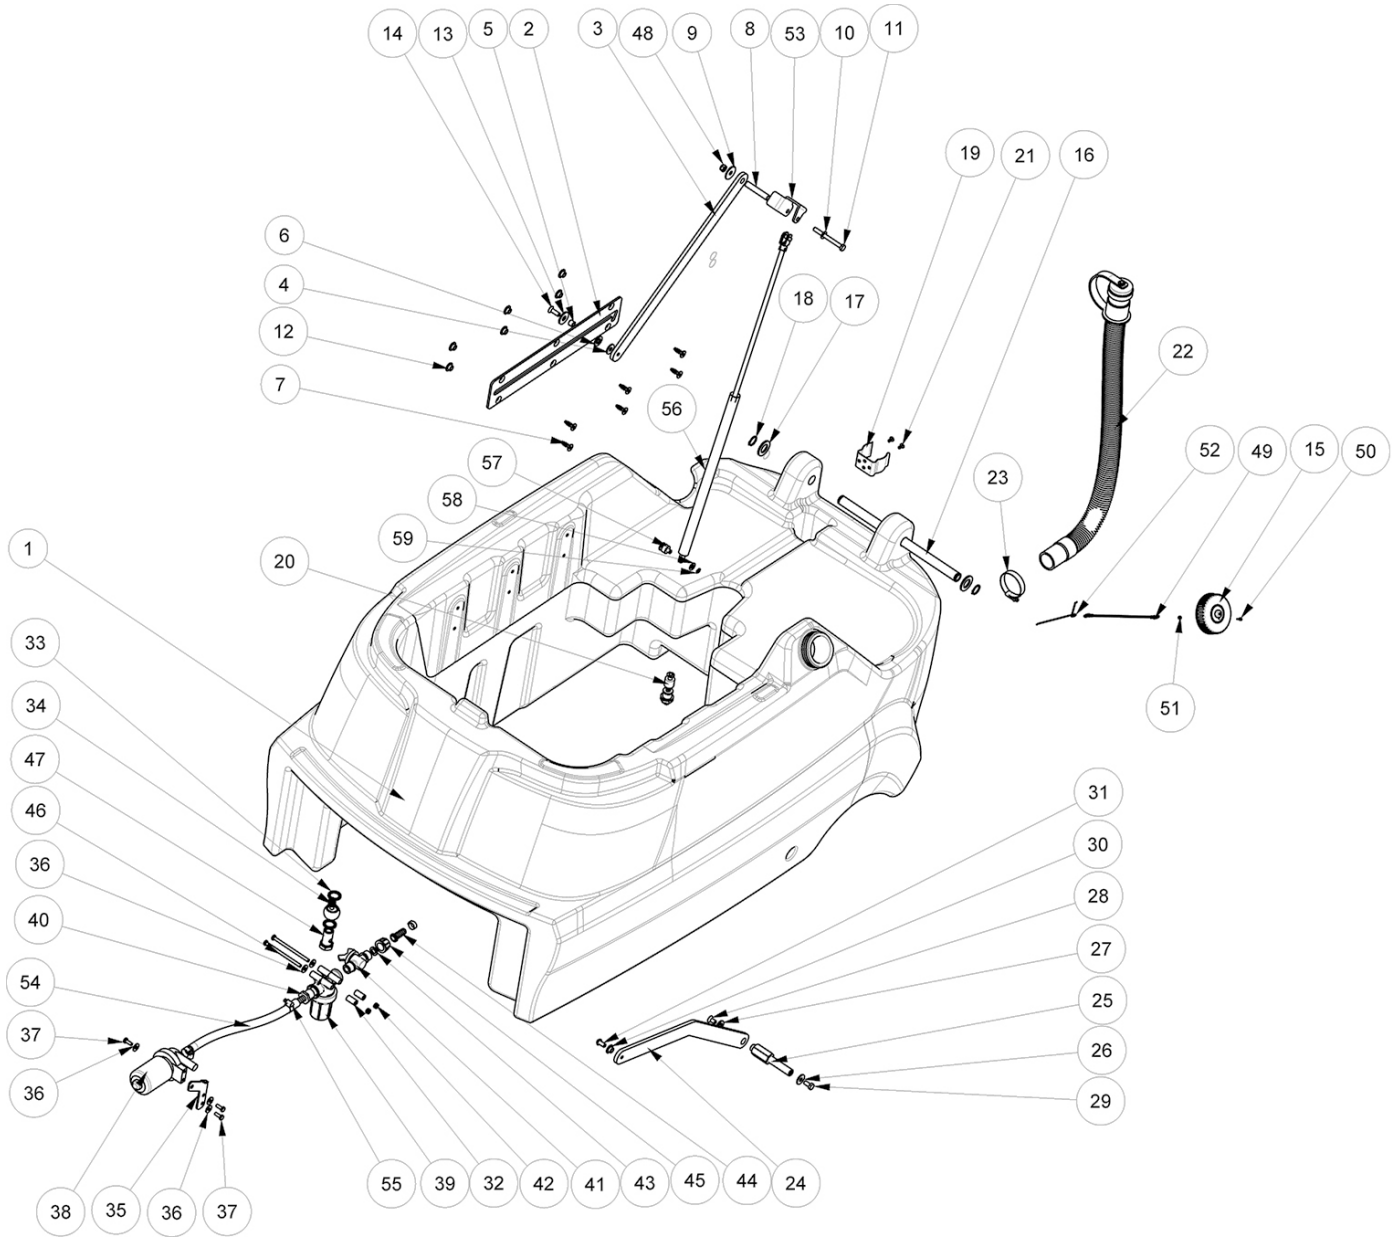

SOLUTION TANK GROUP - Contd

SOLUTION TANK GROUP - Contd

Ref.	Part No.	Mfr. Date	Description	Qty.
40	RCVR00547	( )	Connector Portag. Dirit	1
41	9018454	( )	Water, Valve, Soltn	1
42	897105	( )	Nut, M6, Inox	2
43	GUG000427	( )	Gasket	1
44	RCVR00744	( )	Contacto	1
45	MPVR05240	( )	Ring Nut G1/2	1
46	VTVT01437	( )	Screw Te M6x100	2
47	RCDS40286	( )	Screw 1/2 C/Sc. L=46.0 D.13.5	1
48	VTDD01701	( )	Nut M8 Inox+Zin.	1
49	LAFN12018	( )	Chain	1
50	897203	( )	Screw	1
51	9018496	( )	Nut, Strap, Sqge	1
52	LAFN12017	( )	Spring	1
53	LAFN12011	( )	Plate	1
55	FSVR00096	( )	Clamp 10- 16 Inox	2
56	MLML00551	( )	Spring F500n	1
57	LAFN12010	( )	Pin	1
58	897152	( )	Washer, D.8, Uni6592, Inox	1
59	VTAE00059	( )	Ring A/2	1