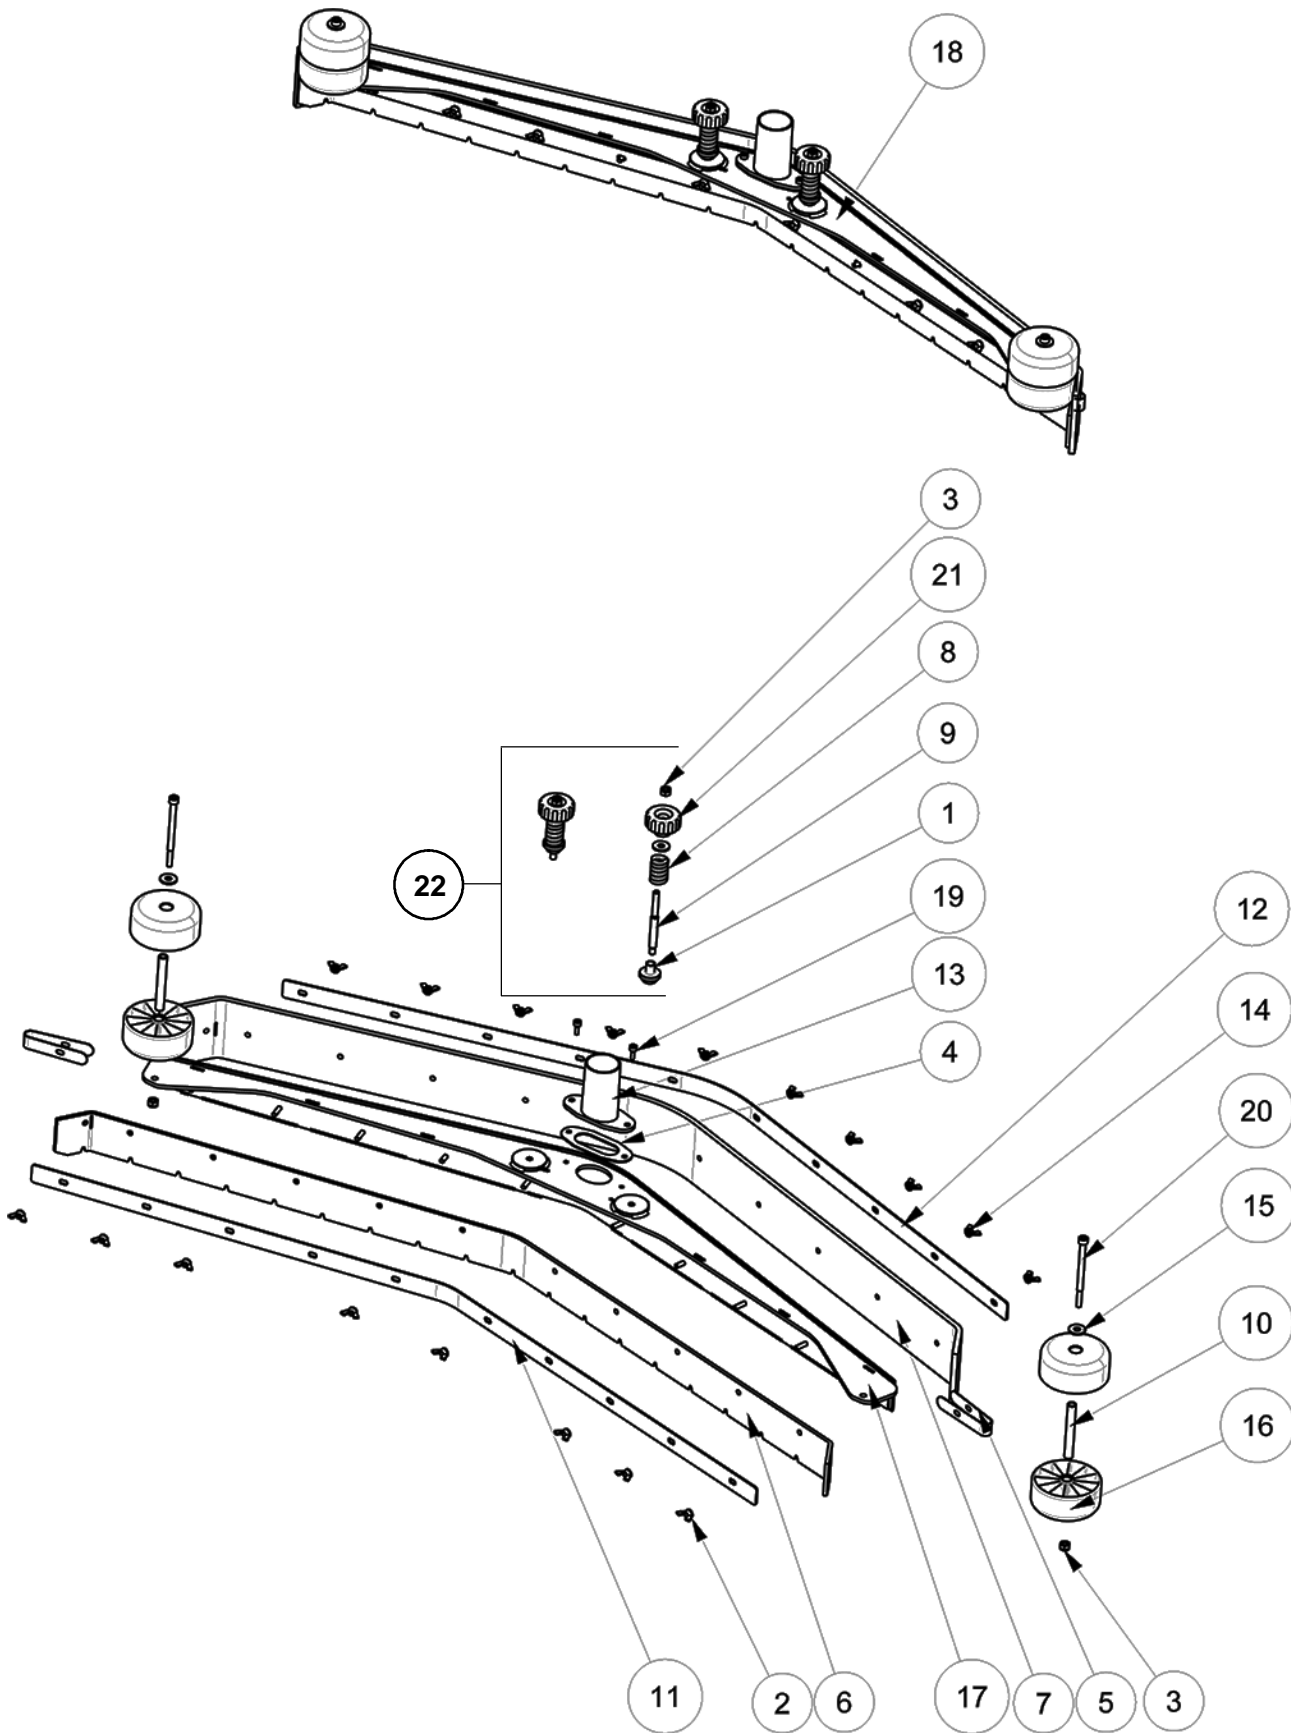

SQUEEGEE GROUP

SQUEEGEE GROUP

Ref.	Part No.	Mfr. Date	Description	Qty.
1	LAFN11395	( )	Bushing Squeegee	2
2	VTDD00171	( )	Nut M6 Inox	18
3	VTDD01701	( )	Nut M8 Inox+Zin.	4
4	GUG006700	( )	Gasket Squeegee	1
5	MPVR06002	( )	Duct, Lock Flap	2
6	MPVR06557	( )	Blade, Sqge, Front, Linatex [Std]	1
6	MPVR05908	( )	Blade, Sqge, Front, Latex	1
6	MPVR05934	( )	Blade, Sqge, Front, Pu	1
7	MPVR06558	( )	Blade, Sqge, Rear, Linatex [Std]	1
7	MPVR05909	( )	Blade, Sqge, Rear, Latex	1
7	MPVR05935	( )	Blade, Sqge, Rear, Pu	1
8	MLML00502	( )	Spring Squeegee	2
9	LAFN11394	( )	Pin Squeegee	2
10	LAFN04127	( )	Pin, Roller, Bumper	2
11	LAFN08930	( )	Fixed Blade Front Nozzle Ct 230 Bt105	1
12	LAFN08931	( )	Fixed Blade Rear Nozzle Ct 230 Bt105	1
13	LAFN08938	( )	Connector	1
14	897106	( )	Washer, Flat, 6,00x11,00x1,6, Ss	18
15	897120	( )	Washer, D.8x24, Uni6593, Inox	4
16	RTRT00510	( )	Wheel Bumper Ral7040	4
17	LAFN08929	( )	Plate, Wiper	1
18	KTRI06595	( )	Sqge Assy W/Linatex Blades, 100,105	1
19	897352	( )	Screw, Tcei, M.6x16	2
20	VTVT67560	( )	Screw Tcei M8x110 Inox Aisi 304	2
21	VTVR00047	( )	Knob D.50 M8	2
22	KTRI05628	( )	Kit, Knobs, Squeegee	1