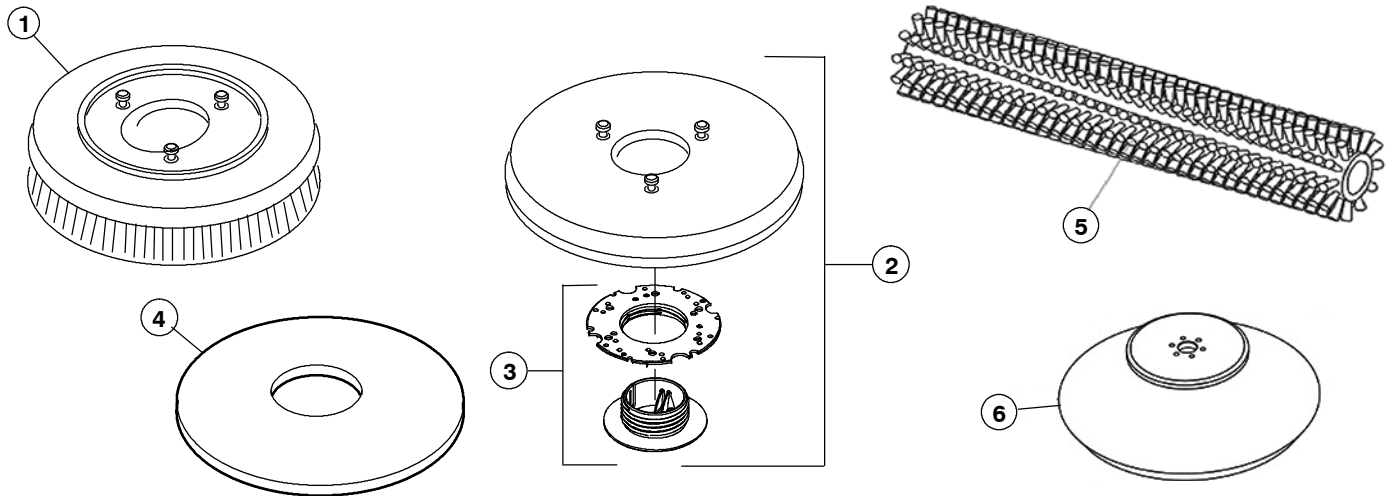

BRUSHES / PAD DRIVER AND PADS

105cm Disk Model

Ref.	Part No.	Mfr. Date	Description	Qty.	
1	SPPV01545	( )	Brush, Disk, Ppl, 53cm [Std]	2	
1	SPPV01546	( )	Brush, Ppl, Soft 53cm	2	
1	SPPV01547	( )	Brush, Abrv, 53cm (Tynex 120)	2	
1	SPPV01548	( )	Brush, Abrv, 53cm (Tynex 240)	2	
1	SPPV01549	( )	Brush, Abrv, 53cm (Tynex 320)	2	
1	SPPV01550	( )	Brush, Disk, Pes, Mix 5, 48cm	2	
▽	2	SPPV01154	( )	Pad Holder, 53cm	2
▲	3	MPVR04717	( )	Screw, Fixed, Disk	1
4	1266517	( )	Pad, Buff, 21.0d, Red [1 Pick=1ctn]	1	
4	1266518	( )	Pad, Polish, 21.0d, White [1 Pick=1 Ctn]	1	
4	1266519	( )	Pad, Scb, 21.0d, Blue [1 Pick=1 Ctn]	1	
4	1266520	( )	Pad, Strip, 21.0d, Brown [1 Pick=1 Ctn]	1	
4	1266521	( )	Pad, Strip, 21.0d, Black [1 Pick=1 Ctn]	1	

100cm Cylindrical Brush Model

Ref.	Part No.	Mfr. Date	Description	Qty.
5	SPPV01330	( )	Brush, Soft, Ppl, 100cm [Std]	2
5	SPPV01331	( )	Brush, Cyl, Med, Ppl, 100cm	2
6	SPPV00018	( )	Brush, Swp, Side Pyp [838r- 858r]	2
6	SPPV00019	( )	Brush, Swp, Side Pyp/Wir [838r- 858r]	2

▽ ASSEMBLY

▲ INCLUDED IN ASSEMBLY