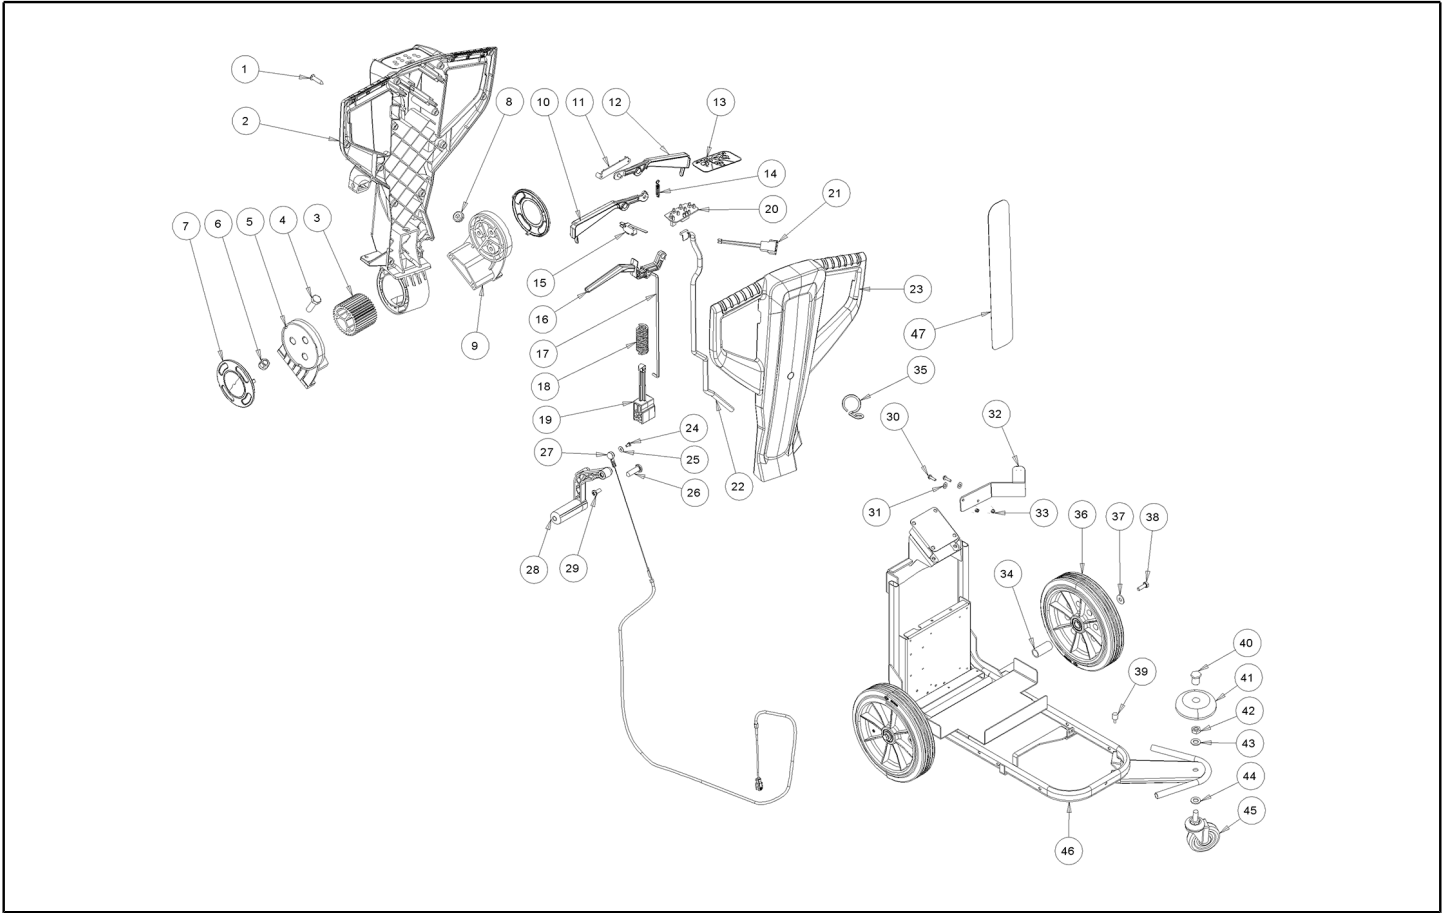

Ref. K	Part N.	Description	Quantity	Validity		Price
				From	To	
0045	RTRT00632	WHEEL -	1,00			--
0046	LAFN07901	FRAME -	1,00			--
0047	89T680	LABEL VLX 140X38,5 PURPLE	1,00			--