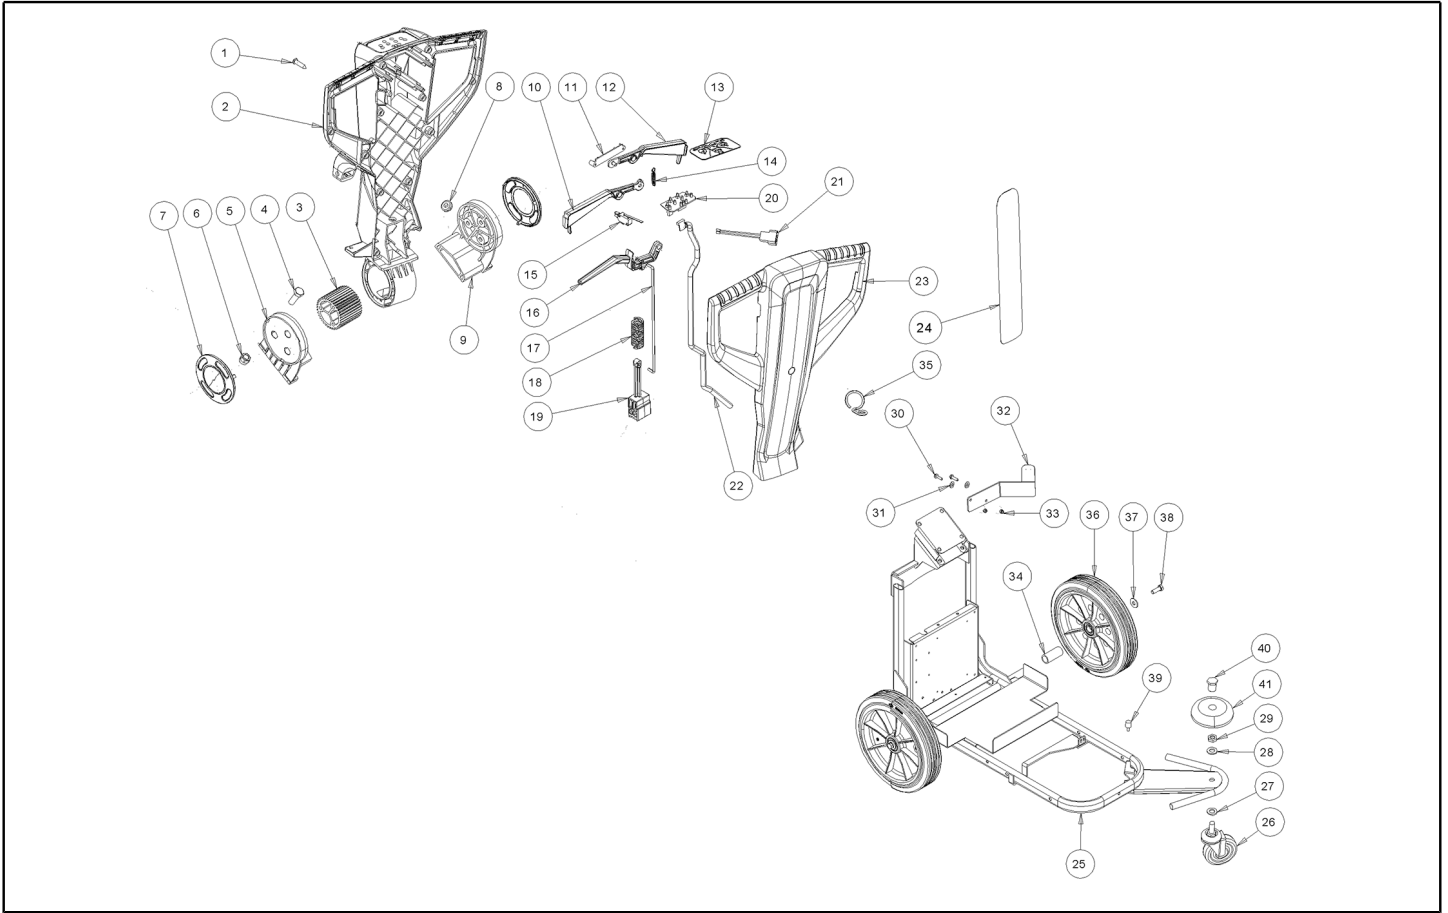

Ref. K	Part N.	Description	Quantity	Validity		Price
				From	To